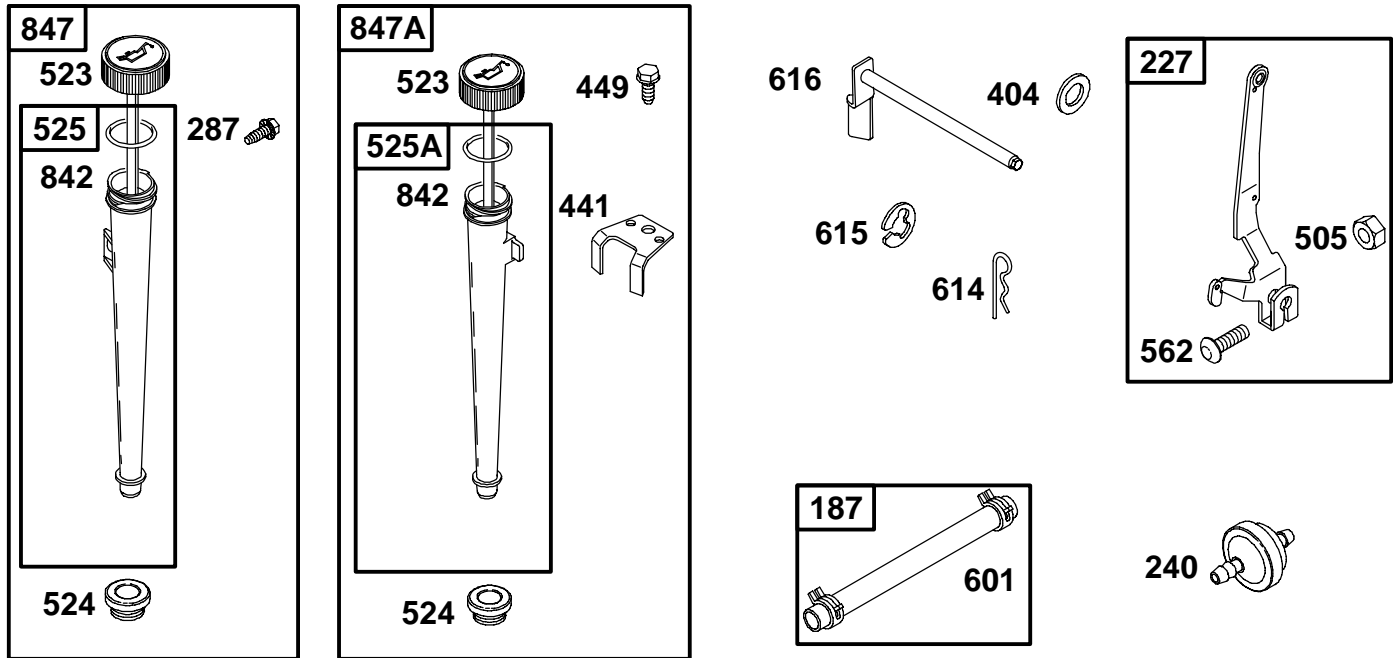

★ Engine Gasket Set - Reference 358
 ∅ Valve Gasket Set - Reference 1095

● Carburetor Overhaul Kit - Reference 121
 ◆ Carburetor Gasket Set - Reference 977

THIS CARBURETOR SERVICES BOTH CHOKE-A-MATIC AND MANUAL CHOKE SYSTEMS

★ Engine Gasket Set - Reference 358
 ∅ Valve Gasket Set - Reference 1095

● Carburetor Overhaul Kit - Reference 121
 ◆ Carburetor Gasket Set - Reference 977

REF. NO.	PART NO.	DESCRIPTION	REF. NO.	PART NO.	DESCRIPTION	REF. NO.	PART NO.	DESCRIPTION
187	691050	Line-Fuel (Cut to Required Length)	404	691691	Washer (Governor Crank)	601	95162	Clamp-Hose
227	691374	Lever-Governor Control	441	224390	Bracket-Oil Fill (Oil Fill Bracket)	614	691620	Pin-Cotter
240	298090	Filter-Fuel (Red)	449	690664	Screw (Oil Fill Bracket)	615	93307	Retainer-Governor Shaft
		Note	505	691251	Nut (Governor Control Lever)	616	692012	Crank-Governor
		394358 Filter-Fuel (White)	523	692014	Dipstick	842	★691870	Seal-O Ring (Dipstick Tube)
287	691002	Screw (Dipstick Tube)	524	★281370	Seal-Dipstick Tube	847	496415	Dipstick/Tube Assembly
			525	691398	Tube-Dipstick	847A	490474	Dipstick/Tube Assembly
			525A	495768	Tube-Dipstick			
			562	691119	Bolt (Governor Control Lever)			