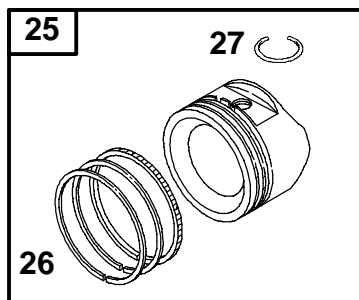

REF. NO.	PART NO.	DESCRIPTION	REF. NO.	PART NO.	DESCRIPTION	REF. NO.	PART NO.	DESCRIPTION
25	499284	Piston Assembly (Standard) Note 499292 Piston Assembly (.020" Oversize)	27	691299	Lock-Piston Pin (Used After Code Date 95101500).	29	494504	Rod-Connecting (Standard) Note 495490 Rod-Connecting (.020" Undersize)
26	499996	Ring Set (Standard) Note 392331 Ring Set (Standard) (Chrome) 499998 Ring Set (.020" Oversize)	27A	691792	Lock-Piston Pin (Used Before Code Date 95101600).	31	222299	Rod-Screw Lock
			28	498319	Pin-Piston (Standard) (Used After Code Date 95101500). Note 299691 Pin-Piston (Standard) (Used Before Code Date 95101600). 498320 Pin-Piston (.005" Oversize) (Used After Code Date 95101500). 391286 Pin-Piston (.005" Oversize) (Used Before Code Date 95101600).	32	690356	Screw (Connecting Rod) (1 7/8" Long)
						32A	690348	Screw (Connecting Rod) (1 5/8" Long)

★ Engine Gasket Set – Reference 358
∅ Valve Gasket Set – Reference 1095

● Carburetor Overhaul Kit – Reference 121
◆ Carburetor Gasket Set – Reference 977