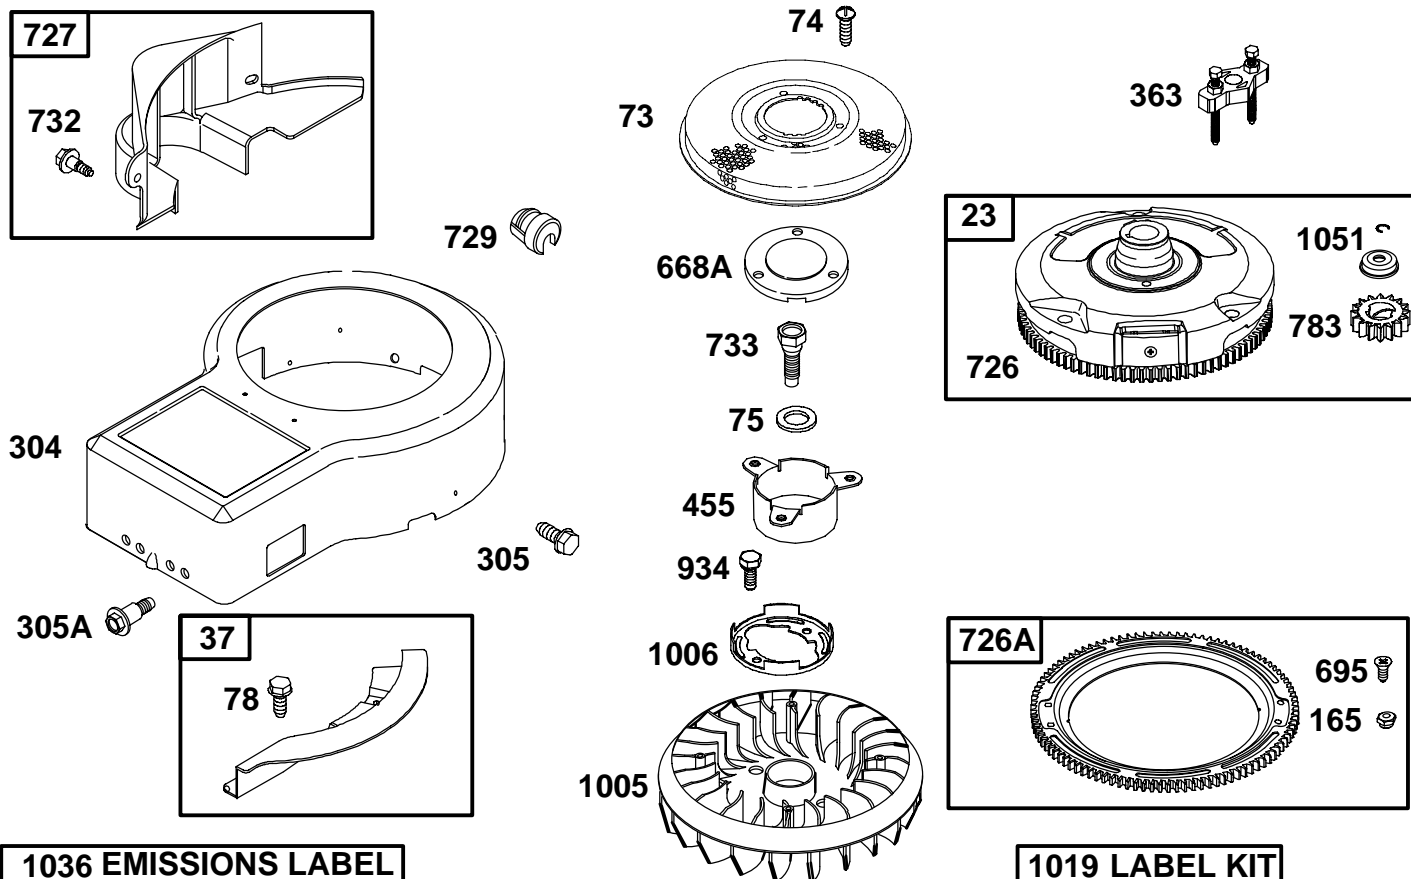

1036 EMISSIONS LABEL

1019 LABEL KIT

REF. NO.	PART NO.	DESCRIPTION	REF. NO.	PART NO.	DESCRIPTION	REF. NO.	PART NO.	DESCRIPTION
23	693557	Flywheel (Steel Ring Gear Only)	668A	691323	Spacer (Flywheel Cup)			Used on Type No(s). 1107, 1108.
37	690806	Guard-Flywheel	695	693109	Screw (Ring Gear)	1006	690452	Retainer-Fan
73	691748	Screen-Rotating	726	726	Gear-Ring (Steel)	1019	491252	Kit-Label
74	691655	Screw (Rotating Screen)			(See Reference 23 for Service)	1036	695036	Label-Emissions (Used After Code Date 99093000).
75	690582	Washer (Flywheel)	726A	696537	Gear-Ring (Aluminum) (Plastic Ring Gear Only)	————— Note —————		
78	690661	Screw (Flywheel Guard)	727	490324	Cover-Starter Drive	694325	Label-Emissions (Used Before Code Date 99100100 and After Code Date 98123100).	
165	693148	Nut (Ring Gear)	729	690596	Clip-Wire	499362	Label-Emissions (Used Before Code Date 99010100 and After Code Date 97052500).	
304	690846	Housing-Blower (Used After Code Date 93071800).	732	691002	Screw (Starter Drive Cover)	499361	Label-Emissions (Used Before Code Date 97052600).	
		————— Note —————	733	691658	Screw (Crankshaft Extension)	1051	691265	Ring-Retaining
		494268 Housing-Blower (Used Before Code Date 93071900).	783	693713	Gear-Pinion (Steel Ring Gear Only)			
305	690297	Screw (Blower Housing)	934	691058	Screw (Fan Retainer)			
305A	692127	Screw (Blower Housing)	1005	691905	Fan-Flywheel			
363	19203	Puller-Flywheel			————— Note —————			
455	695113	Cup-Flywheel			695056 Fan-Flywheel			

★ Engine Gasket Set – Reference 358
∅ Valve Gasket Set – Reference 1095

● Carburetor Overhaul Kit – Reference 121
◆ Carburetor Gasket Set – Reference 977