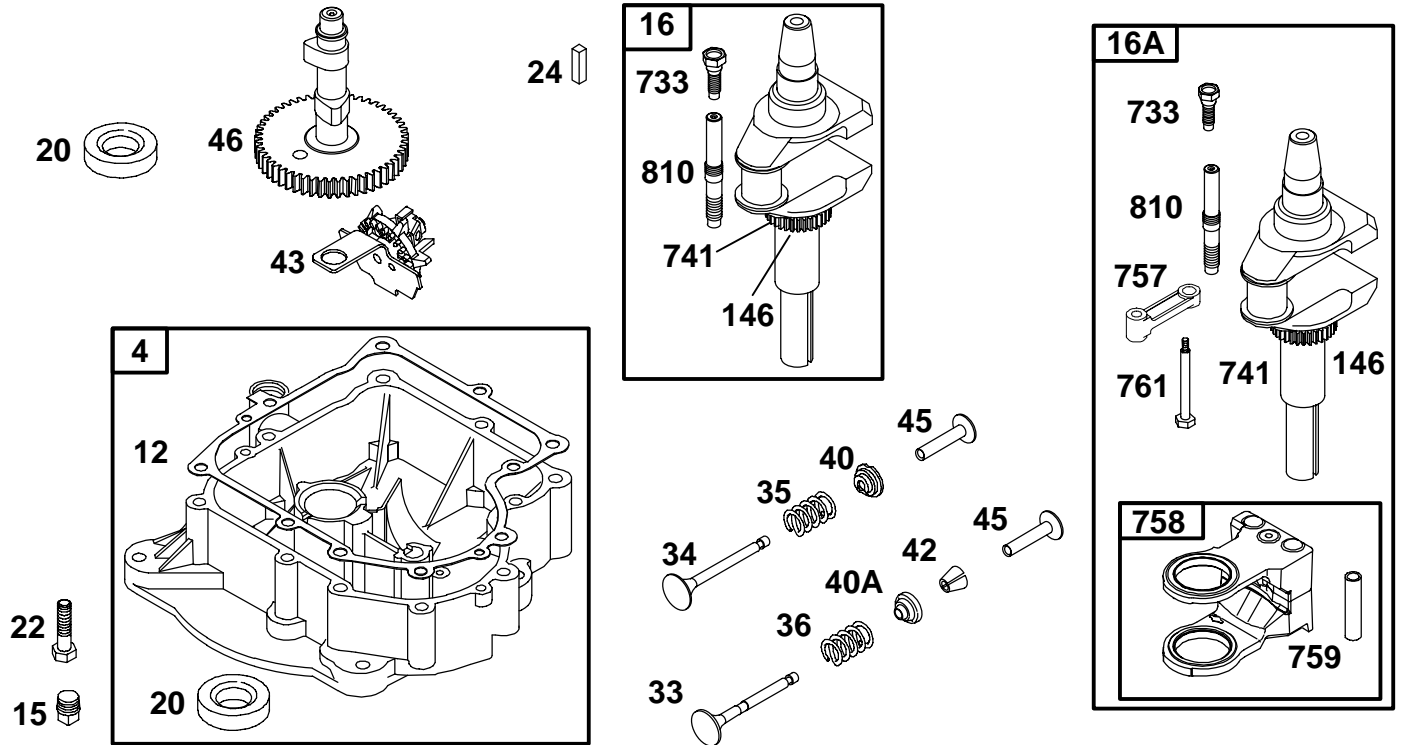

REF. NO.	PART NO.	DESCRIPTION	REF. NO.	PART NO.	DESCRIPTION	REF. NO.	PART NO.	DESCRIPTION
4	494238	Sump-Engine	19	490666	Kit-Bushing/Seal (PTO Side)	146	691639	Key-Timing
12	★692226	Gasket-Crankcase (.015" Thick) (Standard)	20	★291675	Seal-Oil (PTO Side)	733	691658	Screw (Crankshaft Extension)
	Note		22	692125	Screw (Crankcase Cover/Sump)	741	691284	Gear-Timing
	★692406	Gasket-Crankcase (.005" Thick)	24	222698	Key-Flywheel	757	691714	Link-Counterweight
	★692405	Gasket-Crankcase (.009" Thick)	33	262246	Valve-Exhaust	758	692423	Counterweight
15	690946	Plug-Oil Drain	34	262247	Valve-Intake	759	691239	Pin-Counterweight
	Note		35	691605	Spring-Valve (Intake)	761	691096	Screw (Counterweight)
	691680	Plug-Oil Drain Used on Type No(s). 0170, 0670, 1170.	36	691597	Spring-Valve (Exhaust)	810	691779	Extension-Crankshaft
16	693944	Crankshaft (Used After Code Date 95073100).	40	690656	Retainer-Valve (Intake)			
16A	693653	Crankshaft (Used Before Code Date 95080100).	40A	691939	Retainer-Valve (Exhaust)			
			42	494553	Keep-Valve			
			43	691968	Slinger-Governor/Oil			
			45	691811	Tappet-Valve			
			46	697668	Camshaft			

★ Engine Gasket Set - Reference 358
∅ Valve Gasket Set - Reference 1095

● Carburetor Overhaul Kit - Reference 121
◆ Carburetor Gasket Set - Reference 977