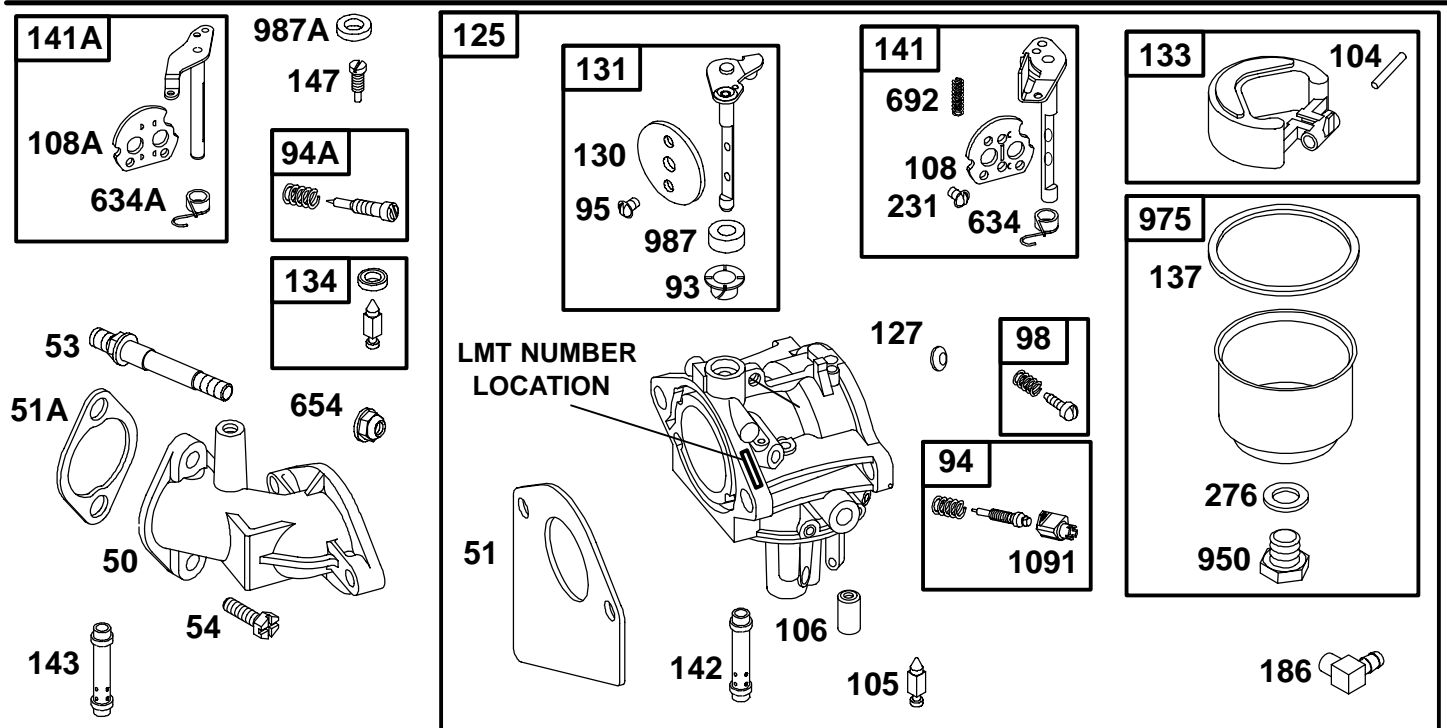

THIS CARBURETOR SERVICES BOTH CHOKE-A-MATIC AND MANUAL CHOKE SYSTEMS

REF. NO.	PART NO.	DESCRIPTION	REF. NO.	PART NO.	DESCRIPTION	REF. NO.	PART NO.	DESCRIPTION
50	691711	Manifold-Intake	125	498027	Carburetor	147	●497472	Jet-Pilot (LMT 37, 41, 77, 81)
51	◆692284	Gasket-Intake	127	●695005	Plug-Welch	186	692317	Connector-Hose
51A	★∅272554	Gasket-Intake	130	691750	Valve-Throttle	231	●691636	Screw (Choke Valve)
53	690227	Stud (Carburetor)	131	494379	Kit-Throttle Shaft	276	●692255	Washer-Sealing
54	690953	Screw (Intake Manifold)	133	494381	Float-Carburetor	634	●690801	Spring/Seal Assembly (Manual Choke)
93	690602	Bushing-Throttle Shaft	134	●494788	Kit-Needle Seat (LMT 5, 6)	634A	●690802	Spring/Seal Assembly (Choke A Matic)
94	498030	Kit-Idle Mixture	137	◆281165	Gasket-Float Bowl	654	690958	Nut (Carburetor)
94A	494383	Kit-Idle Mixture	141	495097	Kit-Choke Shaft (Manual Choke)	692	690572	Spring-Detent
95	●691636	Screw (Throttle Valve)	141A	495931	Kit-Choke Shaft (Choke A Matic)	950	691657	Screw-Float Bowl
98	495800	Kit-Idle Speed	142	●691434	Nozzle-Carburetor (Standard) (LMT 92, 96)	975	495933	Bowl-Float
104	●690525	Pin-Float Hinge			Note	987	●691326	Seal-Throttle Shaft
105	●231855	Valve-Float Needle			●691425	●692001	Seal-Throttle Shaft (LMT 5, 37, 41)	
106	●690577	Seat-Inlet			Carburetor (Standard) (LMT 5, 37, 41, 77, 81, 157)	1091	691333	Cap-Limiter
		Note			497567			
		●691901			Nozzle- Carburetor (High Altitude) (LMT 92, 96)			
108	690464	Valve-Choke	143	497737	Nozzle-Carburetor (High Altitude) (LMT 92, 96)			
108A	692344	Valve-Choke			Note			
					497567			
					Nozzle- Carburetor (High Altitude) (LMT 5, 37, 41, 77, 81, 157)			

★ Engine Gasket Set - Reference 358
∅ Valve Gasket Set - Reference 1095

● Carburetor Overhaul Kit - Reference 121
◆ Carburetor Gasket Set - Reference 977