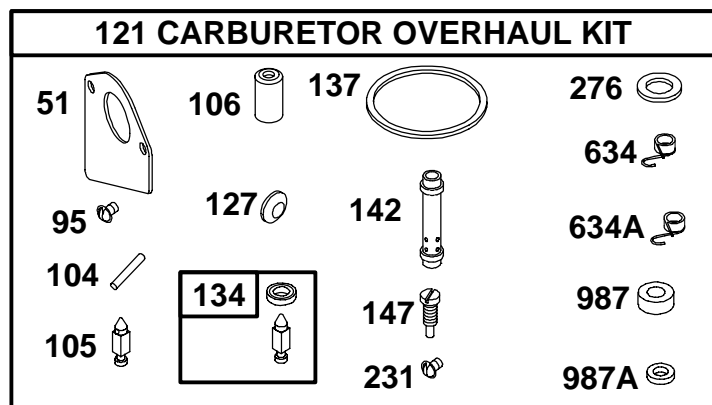

REF. NO.	PART NO.	DESCRIPTION	REF. NO.	PART NO.	DESCRIPTION	REF. NO.	PART NO.	DESCRIPTION
3	★391086	Seal—Oil (Magneto Side)	121	499220	Kit—Carburetor Overhaul (LMT 92, 96) (Used After Code Date 96072500).	142	●691434	Nozzle—Carburetor (Standard) (LMT 92, 96)
7	★∅271866	Gasket—Cylinder Head						Note
9	★∅27803	Gasket—Breather						●691425 Nozzle— Carburetor (LMT 5, 37, 41, 77, 81, 157)
12	★692226	Gasket—Crankcase (.015" Thick) (Standard)						147 ●497472 Jet—Pilot (LMT 37, 41, 77, 81)
		Note						176 ★∅281106 Seal—O Ring (Air Cleaner Base)
		★692406 Gasket— Crankcase (.005" Thick)						231 ●691636 Screw (Choke Valve)
		★692405 Gasket— Crankcase (.009" Thick)						276 ●692255 Washer—Sealing
20	★291675	Seal—Oil (PTO Side)						358 494241 Gasket Set—Engine
51	●692284	Gasket—Intake						524 ★281370 Seal—Dipstick Tube
51A	★∅272554	Gasket—Intake						634 ●690801 Spring/Seal Assembly (Manual Choke)
95	●691636	Screw (Throttle Valve)	127	●695005	Plug—Welch	634A	●690802	Spring/Seal Assembly (Choke A Matic)
104	●690525	Pin—Float Hinge	134	●494788	Kit—Needle/Seat (LMT 5, 6)	691	★692407	Seal—Governor Shaft
105	●231855	Valve—Needle Valve	137	●281165	Gasket—Float Bowl	842	★691870	Dipstick/Tube Seal
106	●690577	Seat—Inlet				977	690192	Gasket Set—Carburetor
		Note				987	●691326	Seal—Throttle Shaft
		●691901 Seat—Inlet (LMT 5, 6)				987A	●692001	Seal—Throttle Shaft (LMT 5, 37, 41)
						1095	498539	Gasket Set—Valve

★ Engine Gasket Set – Reference 358
∅ Valve Gasket Set – Reference 1095

● Carburetor Overhaul Kit – Reference 121
◆ Carburetor Gasket Set – Reference 977