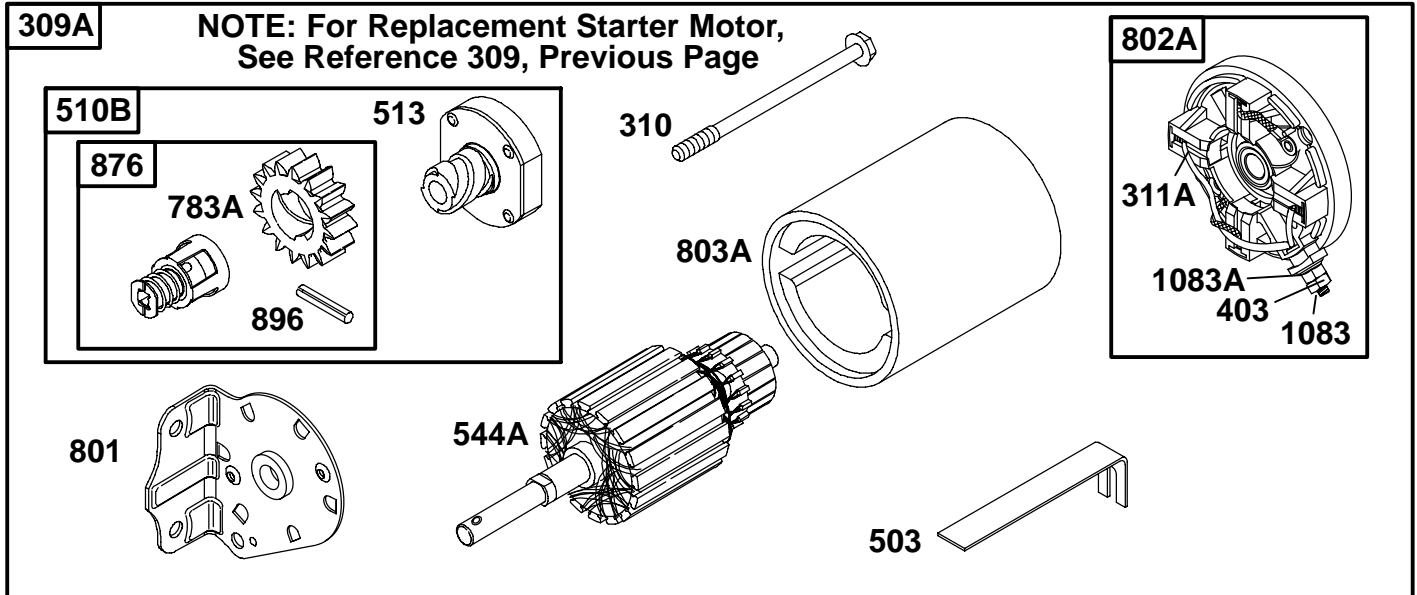

REF. NO.	PART NO.	DESCRIPTION	REF. NO.	PART NO.	DESCRIPTION	REF. NO.	PART NO.	DESCRIPTION
309A		Motor-Starter (For Replacement Starter Motor. See Reference 309, Previous Page)	403	690288	Washer (End Cap)	803A	398159	Housing-Starter (3 5/8" Housing Length)
310	690323	Screw (Starter Motor) (3 5/8" Housing Length)	503	691532	Strap-Starter			Note
		Note	510B	696540	Drive-Starter			494205 Housing-Starter
		691263 Screw (Starter Motor) (4 3/8" Housing Length)	513	692024	Clutch-Drive			(4 3/8" Housing Length)
		692329 Screw (Starter Motor) (4 9/16" Housing Length)	544A	390837	Armature-Starter (3 5/8" Housing Length)			
311A	395538	Brush Set (3 5/8" Housing Length)			Note	876	696539	Kit-Pinion Spring
311B	490311	Brush Set (4 9/16" Housing Length)	697A	691058	Screw (Drive Cap)	896	691641	Pin-Drive Retainer
			729B	224723	Clip-Wire	1083	691626	Nut (End Cap)
			783A	695708	Gear-Pinion	1083A	690958	Nut (End Cap) (Serrated)
			801	691283	Cap-Drive			
			802A	395537	Cap-End (3 5/8" Housing Length)			

★ Engine Gasket Set – Reference 358
∅ Valve Gasket Set – Reference 1095

● Carburetor Overhaul Kit – Reference 121
◆ Carburetor Gasket Set – Reference 977