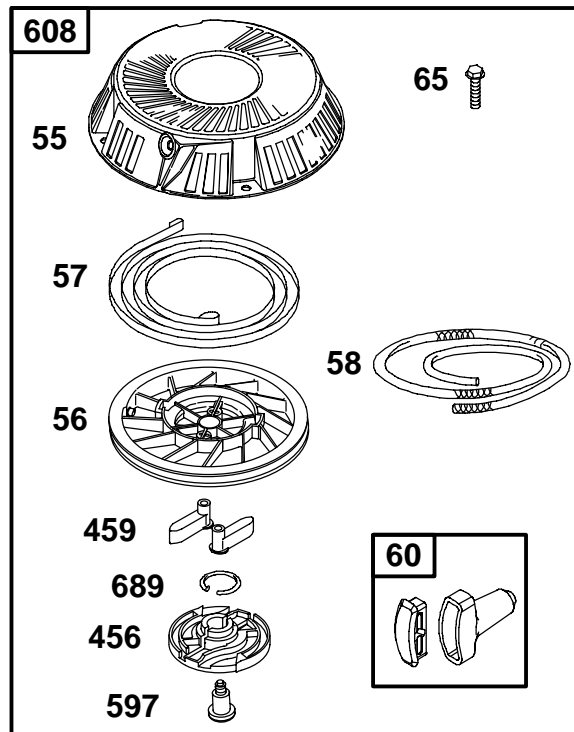

REF. NO.	PART NO.	DESCRIPTION	REF. NO.	PART NO.	DESCRIPTION	REF. NO.	PART NO.	DESCRIPTION
11	692253	Tube-Breather (Used After Code Date 98091300).	344	693675	Screw (Cable Clamp) (Used After Code Date 98091300).	608	695058	Starter-Rewind
55	695130	Housing-Rewind Starter	445	496894	Filter-Air Cleaner Cartridge	646	690460	Brace-Air Cleaner
56	695129	Pulley-Starter	456	695128	Plate-Pawl Friction	689	691855	Spring-Friction
57	695131	Spring-Rewind Starter	459	281505	Pawl-Ratchet	875	696129	Base-Air Cleaner
58	695132	Rope-Starter	467	691668	Knob-Air Cleaner	968	691916	Cover-Air Cleaner
60	494212	Grip-Starter Rope	597	691696	Screw (Pawl Friction Plate)	971	691108	Screw (Air Cleaner Base to Carburetor)
65	690837	Screw (Rewind Starter)	607	691693	Screw (Air Cleaner Brace) (3/8" Long)			
167	692297	Seal-Air Cleaner Stud	607A	690703	Screw (Air Cleaner Brace) (7/16" Long)			
176	∅691917	Seal-O Ring (Air Cleaner Base)						

★ Engine Gasket Set – Reference 358
∅ Valve Gasket Set – Reference 1095

● Carburetor Overhaul Kit – Reference 121
◆ Carburetor Gasket Set – Reference 977