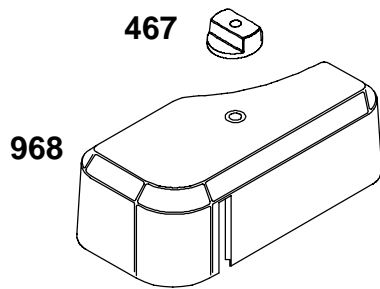

REF. NO.	PART NO.	DESCRIPTION	REF. NO.	PART NO.	DESCRIPTION	REF. NO.	PART NO.	DESCRIPTION
11	692253	Tube-Breather (Used After Code Date 98091300).	344	693675	Screw (Cable Clamp) (Used After Code Date 98091300).	608	695058	Starter-Rewind
55	695130	Housing-Rewind Starter	445	496894	Filter-Air Cleaner Cartridge	646	690460	Brace-Air Cleaner
56	695129	Pulley-Starter	456	695128	Plate-Pawl Friction	689	691855	Spring-Friction
57	695131	Spring-Rewind Starter	459	281505	Pawl-Ratchet	875	696129	Base-Air Cleaner
58	695132	Rope-Starter	467	691668	Knob-Air Cleaner	968	691916	Cover-Air Cleaner
60	494212	Grip-Starter Rope	597	691696	Screw (Pawl Friction Plate)	971	691108	Screw (Air Cleaner Base to Carburetor)
65	690837	Screw (Rewind Starter)	607	691693	Screw (Air Cleaner Brace) (3/8" Long)			
167	692297	Seal-Air Cleaner Stud	607A	690703	Screw (Air Cleaner Brace) (7/16" Long)			
176	∅691917	Seal-O Ring (Air Cleaner Base)						

★ Engine Gasket Set – Reference 358
∅ Valve Gasket Set – Reference 1095

● Carburetor Overhaul Kit – Reference 121
◆ Carburetor Gasket Set – Reference 977