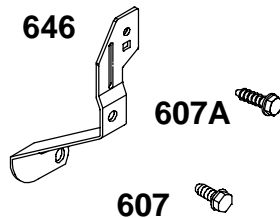

REF. NO.	PART NO.	DESCRIPTION	REF. NO.	PART NO.	DESCRIPTION	REF. NO.	PART NO.	DESCRIPTION
11	692253	Tube-Breather (Used After Code Date 98091300).	344	693675	Screw (Cable Clamp) (Used After Code Date 98091300).	608	695058	Starter-Rewind
55	695130	Housing-Rewind Starter	445	496894	Filter-Air Cleaner Cartridge	646	690460	Brace-Air Cleaner
56	695129	Pulley-Starter	456	695128	Plate-Pawl Friction	689	691855	Spring-Friction
57	695131	Spring-Rewind Starter	459	281505	Pawl-Ratchet	875	696129	Base-Air Cleaner
58	695132	Rope-Starter	467	691668	Knob-Air Cleaner	968	691916	Cover-Air Cleaner
60	494212	Grip-Starter Rope	597	691696	Screw (Pawl Friction Plate)	971	691108	Screw (Air Cleaner Base to Carburetor)
65	690837	Screw (Rewind Starter)	607	691693	Screw (Air Cleaner Brace) (3/8" Long)			
167	692297	Seal-Air Cleaner Stud	607A	690703	Screw (Air Cleaner Brace) (7/16" Long)			
176	∅691917	Seal-O Ring (Air Cleaner Base)						

★ Engine Gasket Set – Reference 358
∅ Valve Gasket Set – Reference 1095

● Carburetor Overhaul Kit – Reference 121
◆ Carburetor Gasket Set – Reference 977