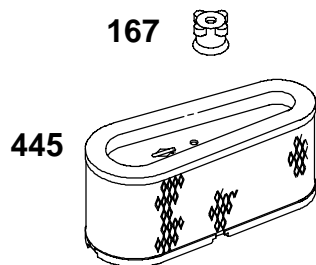

REF. NO.	PART NO.	DESCRIPTION	REF. NO.	PART NO.	DESCRIPTION	REF. NO.	PART NO.	DESCRIPTION
11	692253	Tube-Breather (Used After Code Date 98091300).	344	693675	Screw (Cable Clamp) (Used After Code Date 98091300).	608	695058	Starter-Rewind
55	695130	Housing-Rewind Starter	445	496894	Filter-Air Cleaner Cartridge	646	690460	Brace-Air Cleaner
56	695129	Pulley-Starter	456	695128	Plate-Pawl Friction	689	691855	Spring-Friction
57	695131	Spring-Rewind Starter	459	281505	Pawl-Ratchet	875	696129	Base-Air Cleaner
58	695132	Rope-Starter	467	691668	Knob-Air Cleaner	968	691916	Cover-Air Cleaner
60	494212	Grip-Starter Rope	597	691696	Screw (Pawl Friction Plate)	971	691108	Screw (Air Cleaner Base to Carburetor)
65	690837	Screw (Rewind Starter)	607	691693	Screw (Air Cleaner Brace) (3/8" Long)			
167	692297	Seal-Air Cleaner Stud	607A	690703	Screw (Air Cleaner Brace) (7/16" Long)			
176	∅691917	Seal-O Ring (Air Cleaner Base)						

★ Engine Gasket Set – Reference 358
∅ Valve Gasket Set – Reference 1095

● Carburetor Overhaul Kit – Reference 121
◆ Carburetor Gasket Set – Reference 977