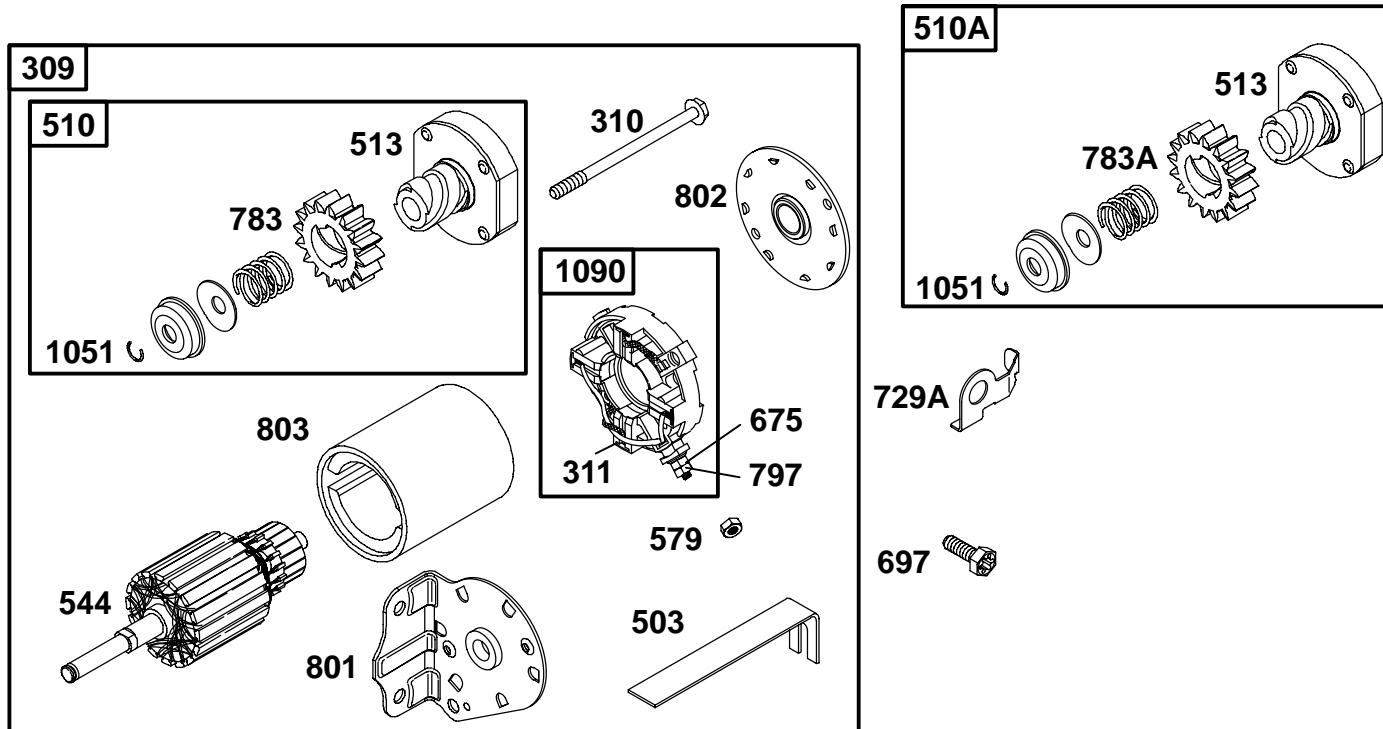

REF. NO.	PART NO.	DESCRIPTION	REF. NO.	PART NO.	DESCRIPTION	REF. NO.	PART NO.	DESCRIPTION
309	693551	Motor-Starter (3 5/8" Housing Length) (Steel Ring Gear Only)	510	693699	Drive-Starter (Used With Steel Ring Gear)	783	693713	Gear-Pinion (Steel Ring Gear Only)
		Note	510A	696541	Drive-Starter (Used With Aluminum and Plastic Ring Gears)	783A	695708	Gear-Pinion (Aluminum Ring Gear Only)
		497595 Motor-Starter (3 5/8" Housing Length) (Plastic Ring Gear Only)	513	692024	Clutch-Drive	797	693167	Nut (Brush Retainer)
		693054 Motor-Starter (3 5/8" Housing Length) (Aluminum Ring Gear Only)	544	692034	Armature-Starter	801	691283	Cap-Drive
310	690323	Screw (Starter Motor) (3 5/8" Housing Length)	579	691029	Nut (Starter Cable)	802	691286	Cap-End
311	497608	Brush Set	675	225137	Washer (Brush Retainer)	803	693757	Housing-Starter
503	691532	Strap-Starter	697	690372	Screw (Drive Cap)	1051	691265	Ring-Retaining
			729A	691224	Clip-Wire	1090	691293	Retainer-Brush

★ Engine Gasket Set – Reference 358
⌀ Valve Gasket Set – Reference 1095

● Carburetor Overhaul Kit – Reference 121
◆ Carburetor Gasket Set – Reference 977