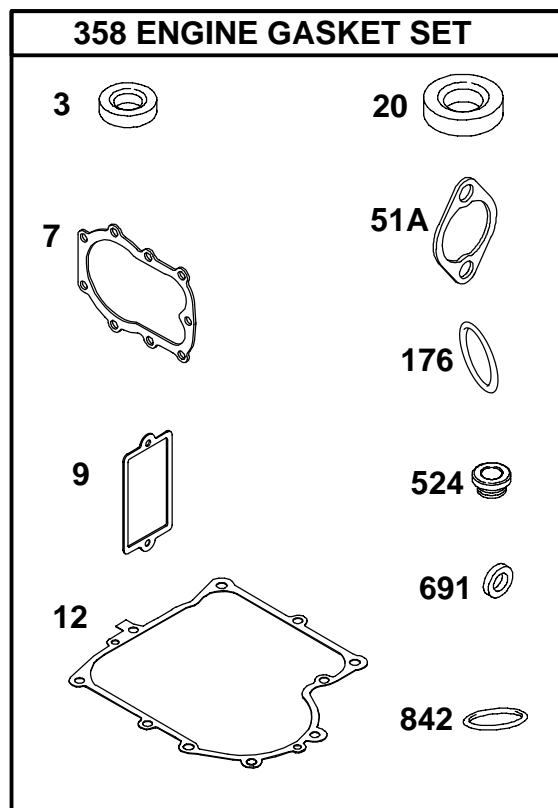

REF. NO.	PART NO.	DESCRIPTION	REF. NO.	PART NO.	DESCRIPTION	REF. NO.	PART NO.	DESCRIPTION
3	★391086	Seal—Oil (Magneto Side)	121	499220	Kit—Carburetor Overhaul (LMT 92, 96) (Used After Code Date 96072500).	142	●691434	Nozzle—Carburetor (Standard) (LMT 92, 96)
7	★∅271866	Gasket—Cylinder Head						Note
9	★∅27803	Gasket—Breather						●691425 Nozzle— Carburetor (LMT 5, 37, 41, 77, 81, 157)
12	★692226	Gasket—Crankcase (.015" Thick) (Standard)						147 ●497472 Jet—Pilot (LMT 37, 41, 77, 81)
		Note						176 ★∅281106 Seal—O Ring (Air Cleaner Base)
		★692406 Gasket— Crankcase (.005" Thick)						231 ●691636 Screw (Choke Valve)
		★692405 Gasket— Crankcase (.009" Thick)						276 ●692255 Washer—Sealing
20	★291675	Seal—Oil (PTO Side)						358 494241 Gasket Set—Engine
51	●692284	Gasket—Intake						524 ★281370 Seal—Dipstick Tube
51A	★∅272554	Gasket—Intake						634 ●690801 Spring/Seal Assembly (Manual Choke)
95	●691636	Screw (Throttle Valve)	127	●695005	Plug—Welch	634A	●690802	Spring/Seal Assembly (Choke A Matic)
104	●690525	Pin—Float Hinge	134	●494788	Kit—Needle/Seat (LMT 5, 6)	691	★692407	Seal—Governor Shaft
105	●231855	Valve—Needle Valve	137	●281165	Gasket—Float Bowl	842	★691870	Dipstick/Tube Seal
106	●690577	Seat—Inlet				977	690192	Gasket Set—Carburetor
		Note				987	●691326	Seal—Throttle Shaft
		●691901 Seat—Inlet (LMT 5, 6)				987A	●692001	Seal—Throttle Shaft (LMT 5, 37, 41)
						1095	498539	Gasket Set—Valve

★ Engine Gasket Set – Reference 358
∅ Valve Gasket Set – Reference 1095

● Carburetor Overhaul Kit – Reference 121
◆ Carburetor Gasket Set – Reference 977