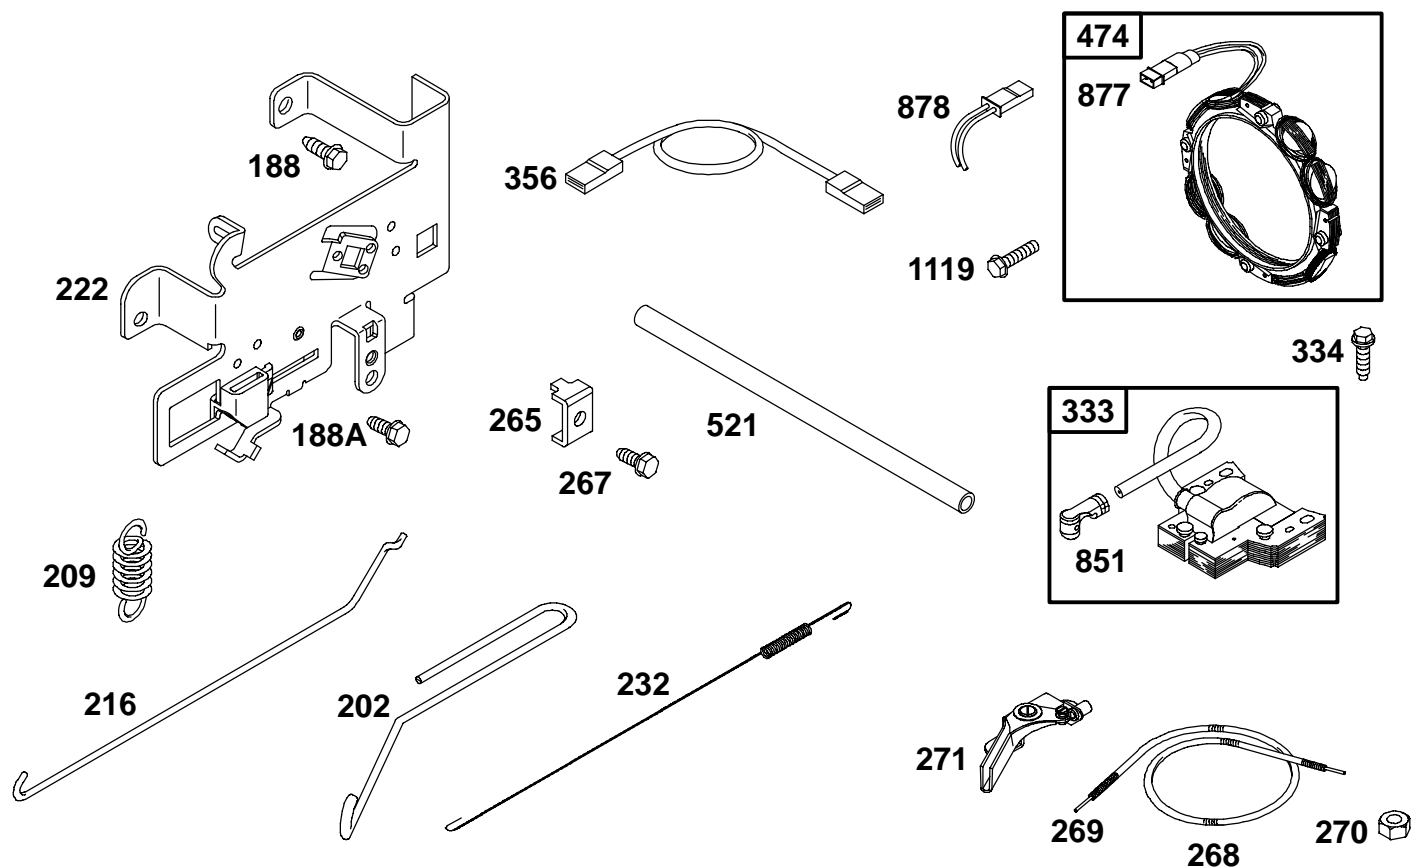

★ Engine Gasket Set - Reference 358
 ∅ Valve Gasket Set - Reference 1095

● Carburetor Overhaul Kit - Reference 121
 ◆ Carburetor Gasket Set - Reference 977

REF. NO.	PART NO.	DESCRIPTION	REF. NO.	PART NO.	DESCRIPTION	REF. NO.	PART NO.	DESCRIPTION
187	691050	Line-Fuel (Cut to Required Length)	404	691691	Washer (Governor Crank)	601	95162	Clamp-Hose
227	691374	Lever-Governor Control	441	224390	Bracket-Oil Fill (Oil Fill Bracket)	614	691620	Pin-Cotter
240	298090	Filter-Fuel (Red)	449	690664	Screw (Oil Fill Bracket)	615	93307	Retainer-Governor Shaft
		Note	505	691251	Nut (Governor Control Lever)	616	692012	Crank-Governor
		394358 Filter-Fuel (White)	523	692014	Dipstick	842	★691870	Seal-O Ring (Dipstick Tube)
287	691002	Screw (Dipstick Tube)	524	★281370	Seal-Dipstick Tube	847	496415	Dipstick/Tube Assembly
			525	691398	Tube-Dipstick	847A	490474	Dipstick/Tube Assembly
			525A	495768	Tube-Dipstick			
			562	691119	Bolt (Governor Control Lever)			

★ Engine Gasket Set – Reference 358
 ∅ Valve Gasket Set – Reference 1095

● Carburetor Overhaul Kit – Reference 121
 ◆ Carburetor Gasket Set – Reference 977

REF. NO.	PART NO.	DESCRIPTION	REF. NO.	PART NO.	DESCRIPTION	REF. NO.	PART NO.	DESCRIPTION
188	691693	Screw (Control Bracket) (3/8" Long)	232	691842	Spring-Governor Link	333	492341	Armature-Magneto
188A	690661	Screw (Control Bracket) (13/32" Long)	265	691024	Clamp-Casing (Casing Clamp)	334	691061	Screw (Magneto Armature)
202	691841	Link-Mechanical Governor	267	690804	Screw (Casing Clamp)	356	690799	Wire-Stop
209	690480	Spring-Governor (Red)	268	691025	Casing-Control Wire (Cut to Required Length)	474	696459	Alternator
		Note	269	691026	Wire-Control (Cut to Required Length)	521	690581	Shield-Cable
		692208 Spring-Governor (Green)	270	691027	Nut (Control Wire Casing)	851	493880	Terminal-Spark Plug
216	691840	Link-Choke	271	691028	Lever-Control	877	393456	Alternator/Wire Connector
222	694042	Bracket-Control				878	393362	Harness-Alternator
						1119	691183	Screw (Alternator)