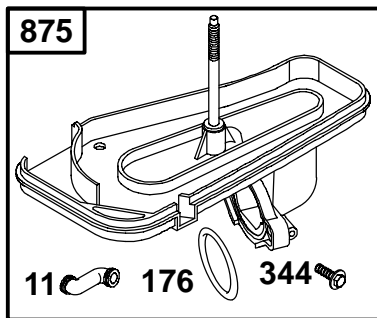

REF. NO.	PART NO.	DESCRIPTION	REF. NO.	PART NO.	DESCRIPTION	REF. NO.	PART NO.	DESCRIPTION
11	692253	Tube-Breather (Used After Code Date 98091300).	344	693675	Screw (Cable Clamp) (Used After Code Date 98091300).	608	695058	Starter-Rewind
55	695130	Housing-Rewind Starter	445	496894	Filter-Air Cleaner Cartridge	646	690460	Brace-Air Cleaner
56	695129	Pulley-Starter	456	695128	Plate-Pawl Friction	689	691855	Spring-Friction
57	695131	Spring-Rewind Starter	459	281505	Pawl-Ratchet	875	696129	Base-Air Cleaner
58	695132	Rope-Starter	467	691668	Knob-Air Cleaner	968	691916	Cover-Air Cleaner
60	494212	Grip-Starter Rope	597	691696	Screw (Pawl Friction Plate)	971	691108	Screw (Air Cleaner Base to Carburetor)
65	690837	Screw (Rewind Starter)	607	691693	Screw (Air Cleaner Brace) (3/8" Long)			
167	692297	Seal-Air Cleaner Stud	607A	690703	Screw (Air Cleaner Brace) (7/16" Long)			
176	∅691917	Seal-O Ring (Air Cleaner Base)						

★ Engine Gasket Set – Reference 358
∅ Valve Gasket Set – Reference 1095

● Carburetor Overhaul Kit – Reference 121
◆ Carburetor Gasket Set – Reference 977