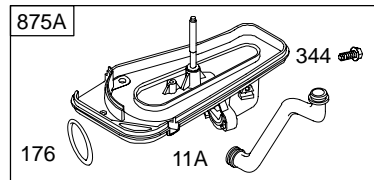

**NIKKI**

**WALBRO**

**WALBRO**

**NIKKI**

DC ONLY	DUAL CIRCUIT	TRI CIRCUIT	10/16 AMP
474  877A  1059	474A  877  1059	474B  877B  1059	474C  877C  1059
578 	878 	878A 	578 

**NOTE:** All Stators use Reference 1119 Mounting Screw.