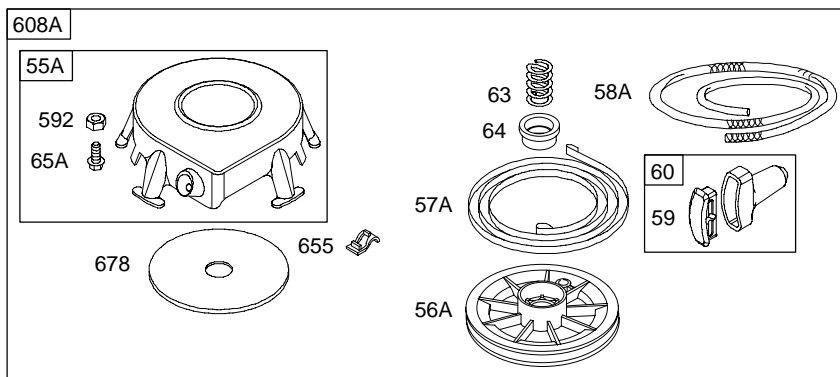

**NIKKI**

**WALBRO**

**WALBRO**

**NIKKI**

DC ONLY	DUAL CIRCUIT	TRI CIRCUIT	10/16 AMP
474  877A  1059	474A  877  1059	474B  877B  1059	474C  877C  1059
578 	878 	878A 	578 

**NOTE:** All Stators use Reference 1119 Mounting Screw.