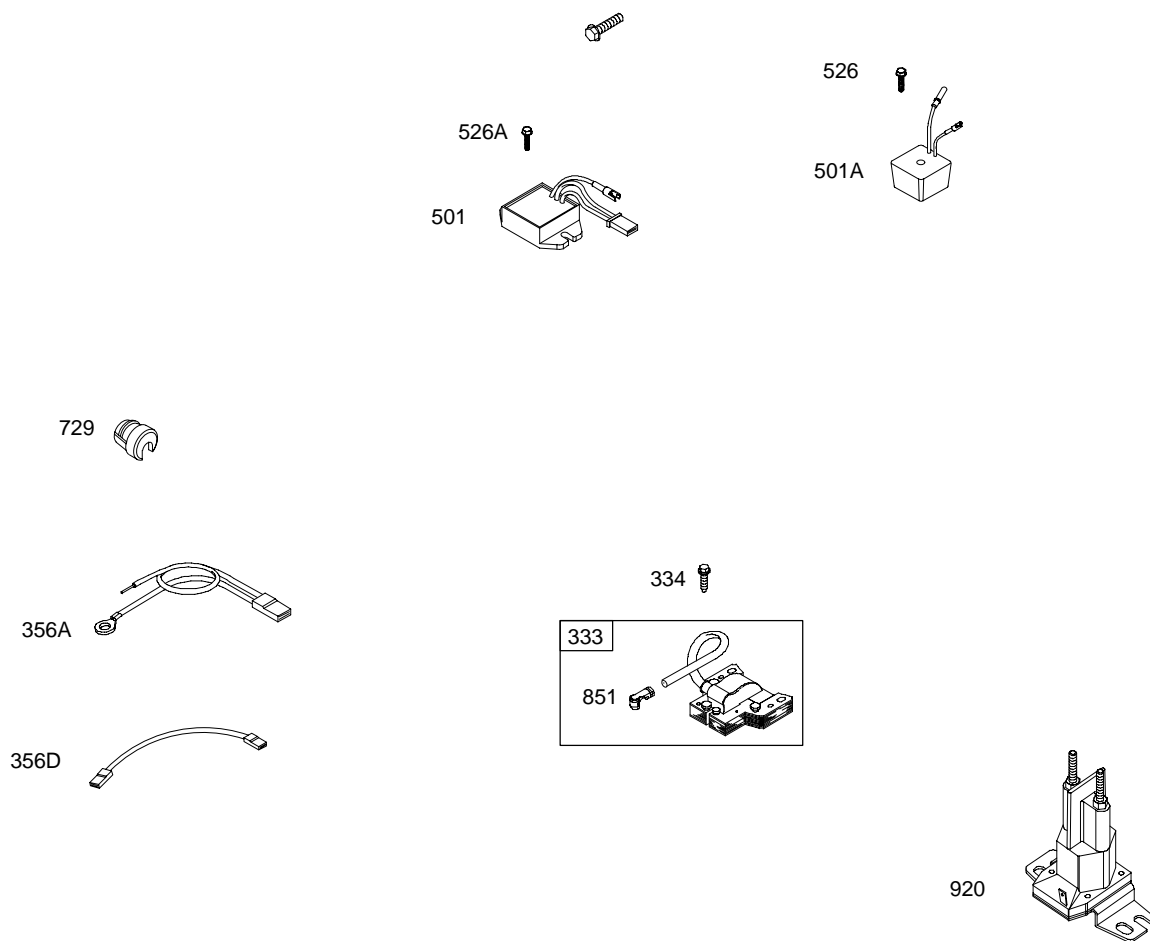

DC ONLY	DUAL CIRCUIT	TRI CIRCUIT	10/16 AMP
474 877A 1059	474A 877 1059	474B 877B 1059	474C 877C 1059
578 	878 	878A 	578

NOTE: All Stators use Reference 1119 Mounting Screw.