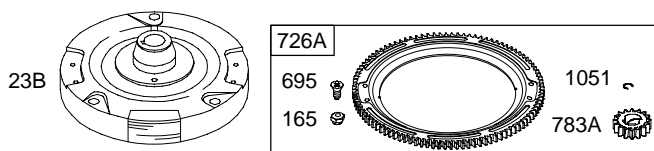

**NIKKI**

**WALBRO**

**WALBRO**

**NIKKI**

DC ONLY	DUAL CIRCUIT	TRI CIRCUIT	10/16 AMP
474  877A  1059	474A  877  1059	474B  877B  1059	474C  877C  1059
578 	878 	878A 	578 

**NOTE:** All Stators use Reference 1119 Mounting Screw.