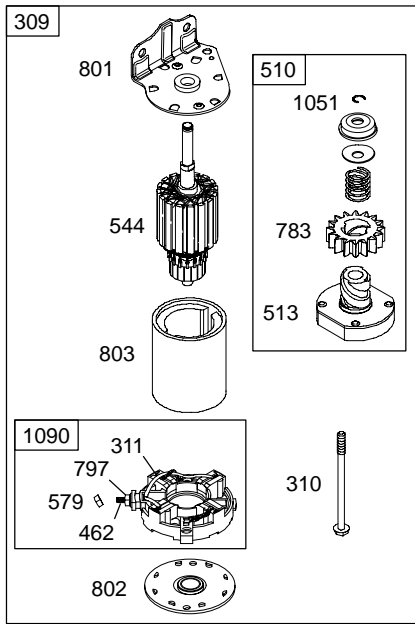

NOTE: For Replacement Starter Motor, See Reference 309.

289700

REF. NO.	PART NO.	DESCRIPTION	REF. NO.	PART NO.	DESCRIPTION	REF. NO.	PART NO.	DESCRIPTION
1	496413	Cylinder Assembly	24	222698	Key-Flywheel			———— Note ————
2	399265	Kit-Bushing/Seal (Magneto Side)	25	696397	Piston Assembly (Standard) (Used After Code Date 01060600).			499996 Ring Set (Standard) (Used Before Code Date 01060700).
3	★391086	Seal-Oil (Magneto Side)			696399 Piston Assembly (.020" Oversize) (Used After Code Date 01060600).			392331 Ring Set (Standard Chrome) (Used Before Code Date 01060700).
4	494238	Sump-Engine			696400 Piston Assembly (.030" Oversize) (Used After Code Date 01060600).			498998 Ring Set (.020" Oversize) (Used Before Code Date 01060700).
5	494240	Head-Cylinder			———— Note ————			———— Note ————
6	691261	Washer (Cylinder Head)			499284 Piston Assembly (Standard) (Used Before Code Date 01060700).			691792 Lock-Piston Pin (Used Before Code Date 95101600).
7	★Ø271866	Gasket-Cylinder Head			499292 Piston Assembly (.020" Oversize) (Used Before Code Date 01060700).			———— Note ————
8	495735	Breather Assembly			26 696403 Ring Set (Standard) (Used After Code Date 01060600).			299691 Pin-Piston (Standard) (Used Before Code Date 95101600).
9	★Ø27803	Gasket-Breather			696404 Ring Set (.010" Oversize) (Used After Code Date 01060600).			498320 Pin-Piston (.005" Oversize) (Used After Code Date 95101500).
10	691666	Screw (Breather Assembly)			696405 Ring Set (.020" Oversize) (Used After Code Date 01060600).			391286 Pin-Piston (.005" Oversize) (Used Before Code Date 95101600).
11	692253	Tube-Breather			696406 Ring Set (.030" Oversize) (Used After Code Date 01060600).			———— Note ————
11A	691328	Tube-Breather						495490 Rod- Connecting (.020" Undersize)
12	★692226	Gasket-Crankcase (.015" Thick, Standard) ———— Note ———— ★692406 Gasket- Crankcase (.005" Thick) ★692405 Gasket- Crankcase (.009" Thick)						31 222299 Lock-Rod Screw 32 690348 Screw (Connecting Rod) (1 5/8" Long)
13	690904	Screw (Cylinder Head)						32A 690356 Screw (Connecting Rod) (1 7/8" Long)
14	691109	Stud (Cylinder Head)						
15	690946	Plug-Oil Drain						
15A	691680	Plug-Oil Drain Used on Type No(s). 0154, 0654.						
16	693944	Crankshaft (Used After Code Date 95073100).						
16B	693653	Crankshaft (Used Before Code Date 95080100).						
20	★291675	Seal-Oil (PTO Side)						
22	692125	Screw (Crankcase Cover/Sump)						
23	693557	Flywheel (Steel Ring Gear) ———— Note ———— 693556 Flywheel (Steel Ring Gear) Used on Type No(s). 0150, 1119, 1150, 1200.						
23B	693555	Flywheel Used on Type No(s). 1151.						

★ Engine Gasket Set-Reference 358
● Carburetor Overhaul Kit-Reference 121

◆ Carburetor Gasket Set-Reference 977
Ø Valve Gasket Set-Reference 1095