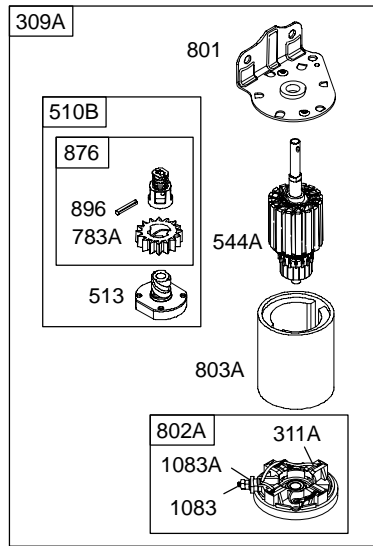

NOTE: For Replacement Starter Motor, See Reference 309.

289700

REF. NO.	PART NO.	DESCRIPTION	REF. NO.	PART NO.	DESCRIPTION	REF. NO.	PART NO.	DESCRIPTION
1	496413	Cylinder Assembly	24	222698	Key-Flywheel			———— Note ————
2	399265	Kit-Bushing/Seal (Magneto Side)	25	696397	Piston Assembly (Standard) (Used After Code Date 01060600).			499996 Ring Set (Standard) (Used Before Code Date 01060700).
3	★391086	Seal-Oil (Magneto Side)			696399 Piston Assembly (.020" Oversize) (Used After Code Date 01060600).			392331 Ring Set (Standard Chrome) (Used Before Code Date 01060700).
4	494238	Sump-Engine			696400 Piston Assembly (.030" Oversize) (Used After Code Date 01060600).			498998 Ring Set (.020" Oversize) (Used Before Code Date 01060700).
5	494240	Head-Cylinder			———— Note ————			———— Note ————
6	691261	Washer (Cylinder Head)			499284 Piston Assembly (Standard) (Used Before Code Date 01060700).			691792 Lock-Piston Pin (Used Before Code Date 95101600).
7	★Ø271866	Gasket-Cylinder Head			499292 Piston Assembly (.020" Oversize) (Used Before Code Date 01060700).			———— Note ————
8	495735	Breather Assembly			26 696403 Ring Set (Standard) (Used After Code Date 01060600).			299691 Pin-Piston (Standard) (Used Before Code Date 95101600).
9	★Ø27803	Gasket-Breather			696404 Ring Set (.010" Oversize) (Used After Code Date 01060600).			498320 Pin-Piston (.005" Oversize) (Used After Code Date 95101500).
10	691666	Screw (Breather Assembly)			696405 Ring Set (.020" Oversize) (Used After Code Date 01060600).			391286 Pin-Piston (.005" Oversize) (Used Before Code Date 95101600).
11	692253	Tube-Breather			696406 Ring Set (.030" Oversize) (Used After Code Date 01060600).			———— Note ————
11A	691328	Tube-Breather						495490 Rod- Connecting (.020" Undersize)
12	★692226	Gasket-Crankcase (.015" Thick, Standard) ———— Note ———— ★692406 Gasket- Crankcase (.005" Thick) ★692405 Gasket- Crankcase (.009" Thick)						31 222299 Lock-Rod Screw 32 690348 Screw (Connecting Rod) (1 5/8" Long)
13	690904	Screw (Cylinder Head)						32A 690356 Screw (Connecting Rod) (1 7/8" Long)
14	691109	Stud (Cylinder Head)						
15	690946	Plug-Oil Drain						
15A	691680	Plug-Oil Drain Used on Type No(s). 0154, 0654.						
16	693944	Crankshaft (Used After Code Date 95073100).						
16B	693653	Crankshaft (Used Before Code Date 95080100).						
20	★291675	Seal-Oil (PTO Side)						
22	692125	Screw (Crankcase Cover/Sump)						
23	693557	Flywheel (Steel Ring Gear) ———— Note ———— 693556 Flywheel (Steel Ring Gear) Used on Type No(s). 0150, 1119, 1150, 1200.						
23B	693555	Flywheel Used on Type No(s). 1151.						

★ Engine Gasket Set-Reference 358
● Carburetor Overhaul Kit-Reference 121

◆ Carburetor Gasket Set-Reference 977
Ø Valve Gasket Set-Reference 1095