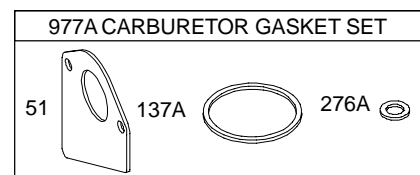

**NIKKI**

**WALBRO**

**WALBRO**

**NIKKI**

DC ONLY	DUAL CIRCUIT	TRI CIRCUIT	10/16 AMP
474  877A  1059	474A  877  1059	474B  877B  1059	474C  877C  1059
578 	878 	878A 	578 

**NOTE:** All Stators use Reference 1119 Mounting Screw.