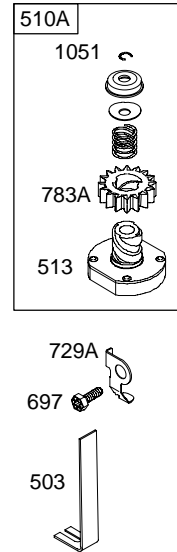

NOTE: For Replacement Starter Motor, See Reference 309.

289700

REF. NO.	PART NO.	DESCRIPTION	REF. NO.	PART NO.	DESCRIPTION	REF. NO.	PART NO.	DESCRIPTION
1	496413	Cylinder Assembly	24	222698	Key-Flywheel			———— Note ————
2	399265	Kit-Bushing/Seal (Magneto Side)	25	696397	Piston Assembly (Standard) (Used After Code Date 01060600).			499996 Ring Set (Standard) (Used Before Code Date 01060700).
3	★391086	Seal-Oil (Magneto Side)			696399 Piston Assembly (.020" Oversize) (Used After Code Date 01060600).			392331 Ring Set (Standard Chrome) (Used Before Code Date 01060700).
4	494238	Sump-Engine			696400 Piston Assembly (.030" Oversize) (Used After Code Date 01060600).			498998 Ring Set (.020" Oversize) (Used Before Code Date 01060700).
5	494240	Head-Cylinder			———— Note ————			———— Note ————
6	691261	Washer (Cylinder Head)			499284 Piston Assembly (Standard) (Used Before Code Date 01060700).			691792 Lock-Piston Pin (Used Before Code Date 95101600).
7	★Ø271866	Gasket-Cylinder Head			499292 Piston Assembly (.020" Oversize) (Used Before Code Date 01060700).			———— Note ————
8	495735	Breather Assembly			26 696403 Ring Set (Standard) (Used After Code Date 01060600).			299691 Pin-Piston (Standard) (Used Before Code Date 95101600).
9	★Ø27803	Gasket-Breather			696404 Ring Set (.010" Oversize) (Used After Code Date 01060600).			498320 Pin-Piston (.005" Oversize) (Used After Code Date 95101500).
10	691666	Screw (Breather Assembly)			696405 Ring Set (.020" Oversize) (Used After Code Date 01060600).			391286 Pin-Piston (.005" Oversize) (Used Before Code Date 95101600).
11	692253	Tube-Breather			696406 Ring Set (.030" Oversize) (Used After Code Date 01060600).			———— Note ————
11A	691328	Tube-Breather						495490 Rod- Connecting (.020" Undersize)
12	★692226	Gasket-Crankcase (.015" Thick, Standard) ———— Note ———— ★692406 Gasket- Crankcase (.005" Thick) ★692405 Gasket- Crankcase (.009" Thick)						31 222299 Lock-Rod Screw 32 690348 Screw (Connecting Rod) (1 5/8" Long)
13	690904	Screw (Cylinder Head)						32A 690356 Screw (Connecting Rod) (1 7/8" Long)
14	691109	Stud (Cylinder Head)						
15	690946	Plug-Oil Drain						
15A	691680	Plug-Oil Drain Used on Type No(s). 0154, 0654.						
16	693944	Crankshaft (Used After Code Date 95073100).						
16B	693653	Crankshaft (Used Before Code Date 95080100).						
20	★291675	Seal-Oil (PTO Side)						
22	692125	Screw (Crankcase Cover/Sump)						
23	693557	Flywheel (Steel Ring Gear) ———— Note ———— 693556 Flywheel (Steel Ring Gear) Used on Type No(s). 0150, 1119, 1150, 1200.						
23B	693555	Flywheel Used on Type No(s). 1151.						

★ Engine Gasket Set-Reference 358
● Carburetor Overhaul Kit-Reference 121

◆ Carburetor Gasket Set-Reference 977
Ø Valve Gasket Set-Reference 1095