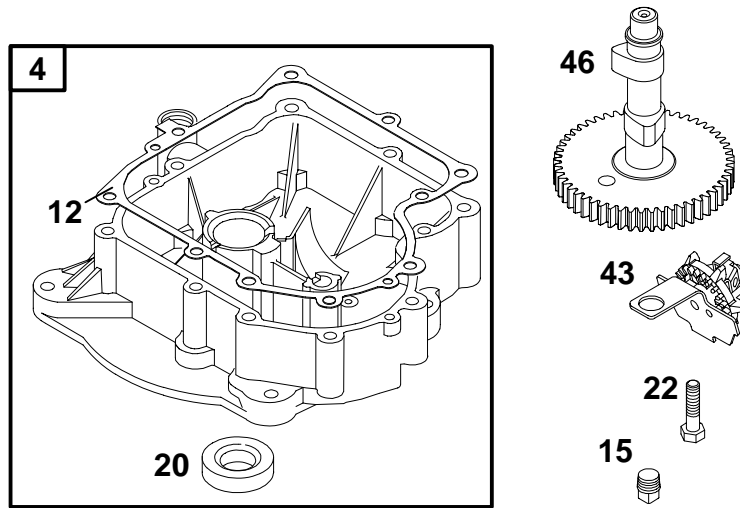

28A700 to 28A799

REF. NO.	PART NO.	DESCRIPTION	REF. NO.	PART NO.	DESCRIPTION	REF. NO.	PART NO.	DESCRIPTION
4	494238	Sump-Engine	15	94239	Plug-Oil Drain	43	490815	Governor/Oil Slinger
12	★271916	Gasket-Crankcase (.015" Thick)	20	★291675	Seal-Oil	46	212897	Gear-Cam
		Note	22	94624	Screw-Hex.			
		★271997 Gasket-Crankcase (.005" Thick)						
		★271996 Gasket-Crankcase (.009" Thick)						

★ Included in Gasket Set-Part Number 494241.
● Included in Carburetor Kit-See Ref. 121.

◆ Included in Carburetor Gasket Set-Part No. 494385.
⊘ Included in Valve Overhaul Gasket Set-Part No. 498539.