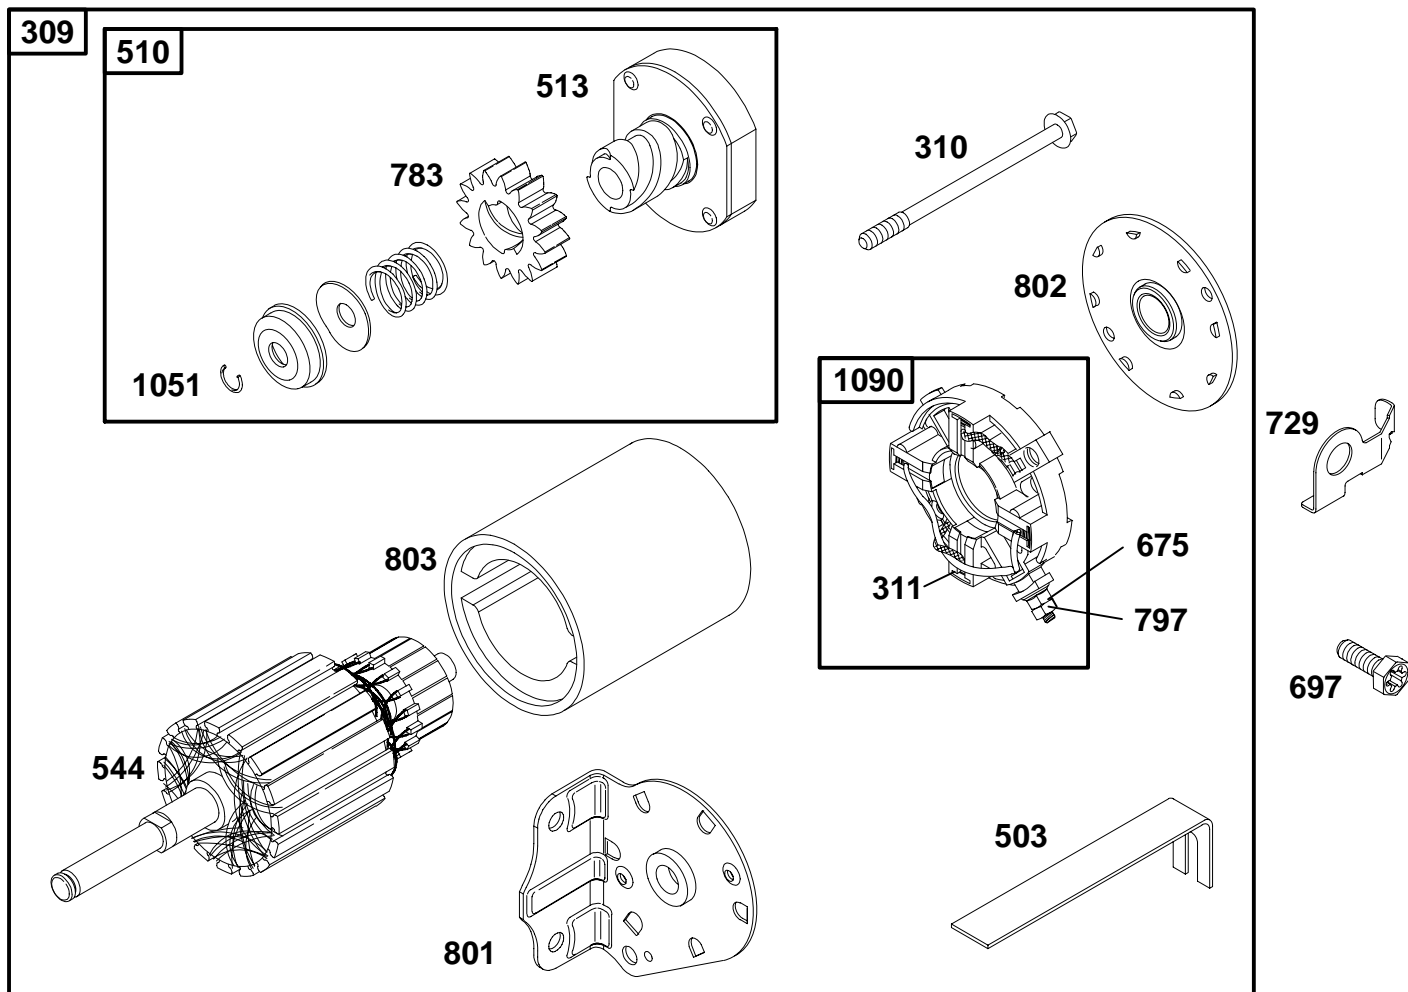

28A700 to 28A799

REF. NO.	PART NO.	DESCRIPTION	REF. NO.	PART NO.	DESCRIPTION	REF. NO.	PART NO.	DESCRIPTION
309	693054	Motor-Starter (3 5/8" Housing Lgth.)	311	497608	Brush Set	783	693059	Gear-Starter
		Note	503	806000	Strap-Starter	797	92278	Nut (Starter Terminal)
		499521 Motor-Starter (4 3/8" Housing Lgth.)	510	497606	Drive-Starter	801	497626	Cap-Drive
310	94003	Bolt (Starter Motor) (For 3 5/8" Housing Length)	513	398003	Clutch-Drive	802	497607	Cap-End
		Note	544	497603	Armature-Starter (3 5/8" Housing Length)	803	497604	Housing-Starter (3 5/8" Housing Length)
		95035 Bolt (Starter Motor) (For 4 3/8" Housing Length)	675	225137	Washer (Starter Motor)	1051	263080	Ring-Retaining
			697	94773	Screw (Starter Motor Mounting)	1090	497605	Retainer-Brush
			729	225170	Clip-Wire			

★ Included in Gasket Set—Part Number 494241.
● Included in Carburetor Kit—See Ref. 121.

◆ Included in Carburetor Gasket Set—Part No. 494385.
⊘ Included in Valve Overhaul Gasket Set—Part No. 498539.