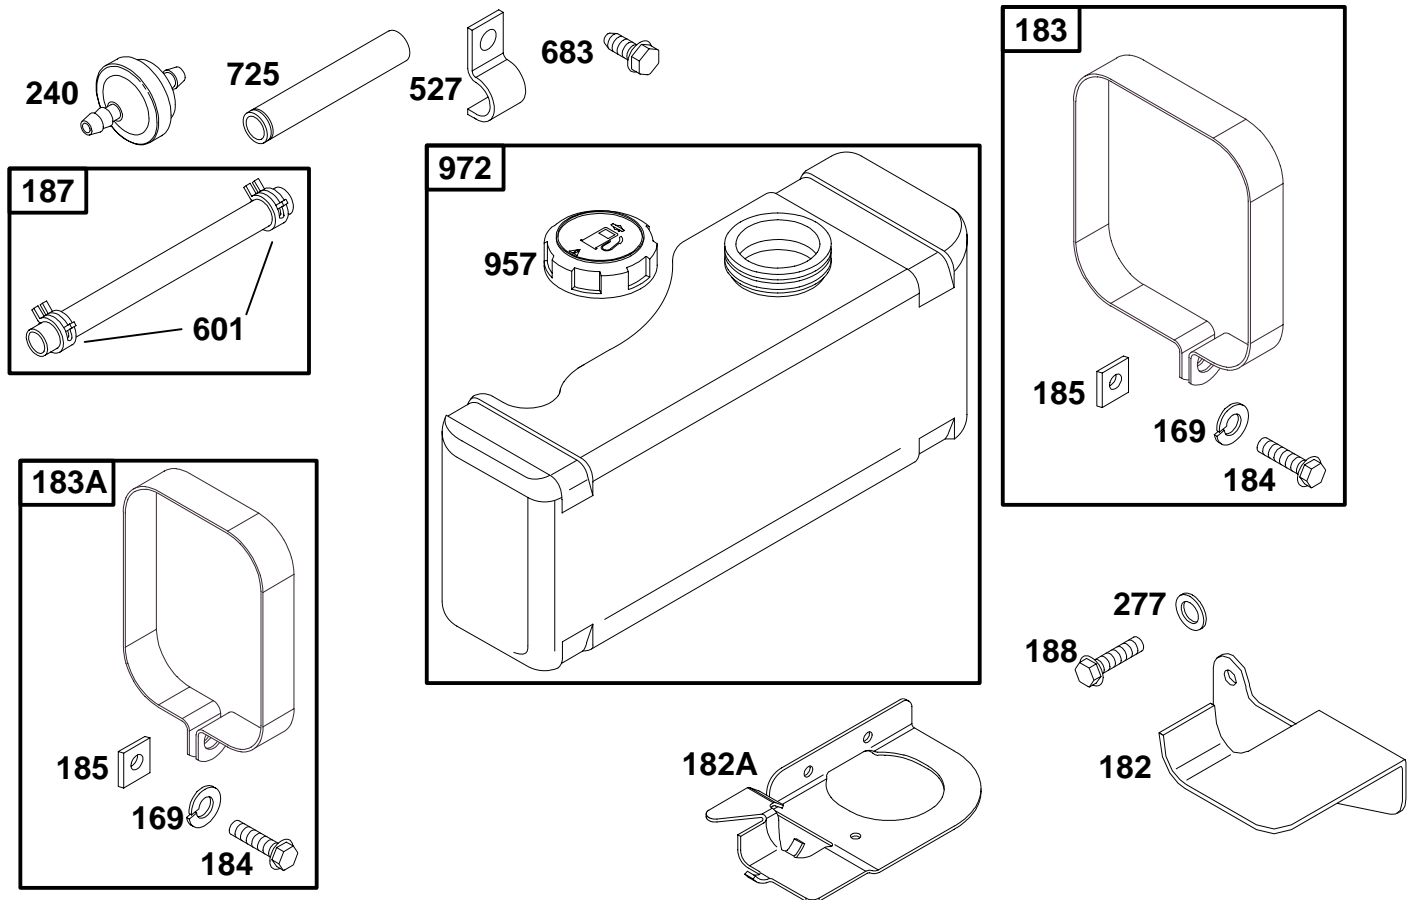

28A700 to 28A799

REF. NO.	PART NO.	DESCRIPTION	REF. NO.	PART NO.	DESCRIPTION	REF. NO.	PART NO.	DESCRIPTION
169	90832	Washer-Lock	187	299146	Line-Fuel (Cut to Required Length)	277	22963	Washer (Used on Rewind Start Engines)
182	223925	Bracket-Fuel Tank (R.H.)	188	94627	Screw-Hex. (Used on Rewind Start Only Engines)	Note ——— 22776 Washer (Used on Electric Start Engines)		
182A	223866	Bracket-Fuel Tank (L.H.)	Note ——— 94480 Screw-Torx® Hex. (Used on Electric Start Engines)		527	221428	Clamp-Tube	
183	390406	Strap-Fuel Tank (R.H.)	240	298090	Filter-Fuel	601	93053	Clamp-Hose
183A	496852	Strap-Fuel Tank (L.H.)	Note ——— 394358 Filter-Fuel Used on Type No(s). 0112, 0135.		683	94602	Screw-Hex.	
Note ——— 390405 Strap-Fuel Tank (L.H.) (Used Before Code Date 94010100).					725	222175	Shield-Heat	
184	94286	Screw-Hex.			957	493988	Cap-Fuel Tank (Plastic)	
185	90970	Nut			972	390225	Tank-Fuel (Plastic)	

★ Included in Gasket Set-Part Number 494241.
● Included in Carburetor Kit-See Ref. 121.

◆ Included in Carburetor Gasket Set-Part No. 494385.
◊ Included in Valve Overhaul Gasket Set-Part No. 498539.