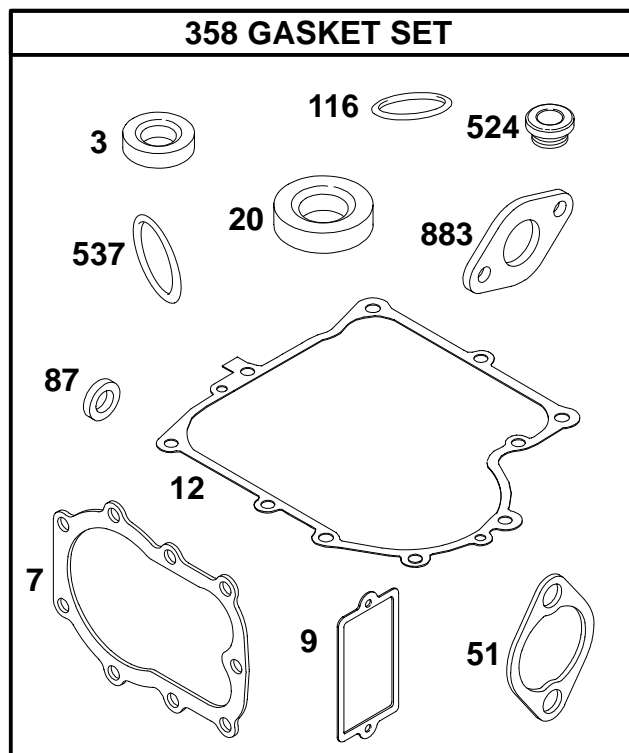

28A700 to 28A799

REF. NO.	PART NO.	DESCRIPTION	REF. NO.	PART NO.	DESCRIPTION	REF. NO.	PART NO.	DESCRIPTION
3	★391086	Seal—Oil	121	499220	Carburetor Kit (LMT 162, 165)	147	●497472	Jet—Pilot (LMT 63, 66, 97, 100)
7	∅★271866	Gasket—Cylinder Head			———— Note ————	358	494241	Gasket Set
9	∅★27803	Gasket—Breather			499231 Carburetor Kit (LMT 166)	524	★281370	Seal—Fill Tube
12	★271916	Gasket—Crankcase (.015" Thick)			497481 Carburetor Kit (Used Before Code Date 96072600). Plug—Welch (Sold in Kit Only)	537	∅★281106	Gasket—Air Cleaner
		———— Note ————	127	●		634	●494453	Seal—Spring Assembly (Manual Choke)
		★271997 Gasket—Crankcase (.005" Thick)				634A	●494455	Seal—Spring Assembly (Choke A Matic)
		★271996 Gasket—Crankcase (.009" Thick)	137	●★281165	Gasket—Float Bowl	883	∅★272293	Gasket—Exhaust
20	★291675	Seal—Oil	138	●★281164	Washer	977	494385	Gasket Set—Carb.
51	∅★272554	Gasket—Intake	142	●499037	Nozzle—Carburetor (Standard—LMT 162, 165)	987	●281166	Seal—Throttle Shaft
51A	●★272465	Gasket—Intake			———— Note ————	1095	498539	Gasket Set—Valve Overhaul
87	★491323	Seal—Governor Shaft			●499039 Nozzle—Carb. (Standard—LMT 166)			
93	●281346	Bushing—Throttle Shaft			●497568 Nozzle—Carb. (Standard—LMT 97, 100)			
95	●94098	Screw—Choke/Throttle			●496519 Nozzle—Carb. (Standard—LMT 63, 66)			
104	●231789	Pin—Float Hinge			●497860 Nozzle—Carb. (Standard—LMT 108, 133, 136)			
105	●231855	Valve—Needle			●498545 Nozzle—Carb. (Standard—LMT 111)			
106	●231854	Seat—Inlet						
116	★270920	Seal—O-Ring						

★ Included in Gasket Set—Part Number 494241.
● Included in Carburetor Kit—See Ref. 121.

◆ Included in Carburetor Gasket Set—Part No. 494385.
∅ Included in Valve Overhaul Gasket Set—Part No. 498539.