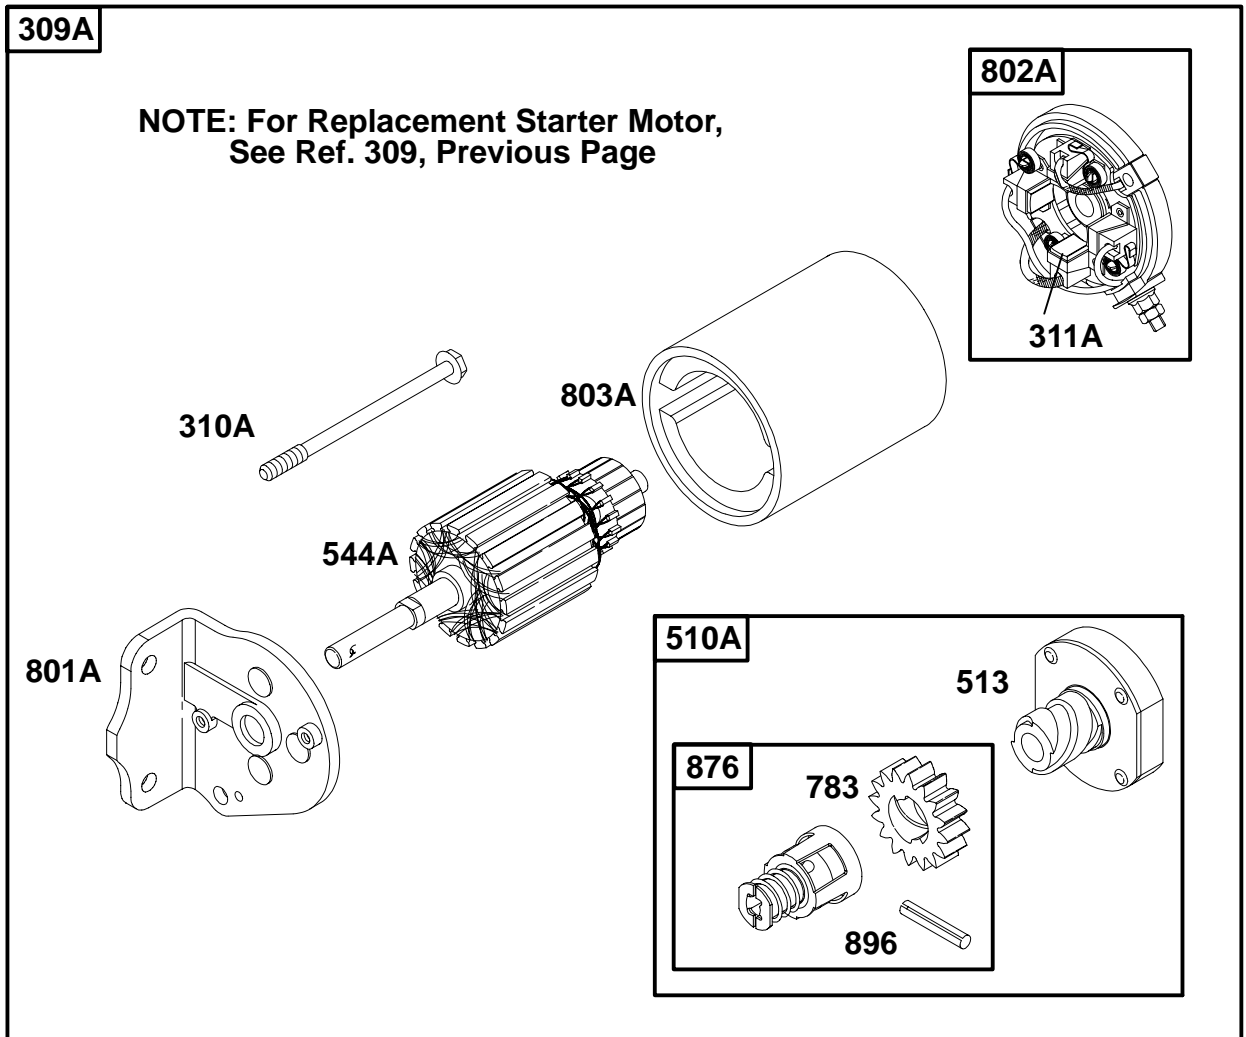

REF. NO.	PART NO.	DESCRIPTION	REF. NO.	PART NO.	DESCRIPTION	REF. NO.	PART NO.	DESCRIPTION
513	398003	Clutch-Drive	783	693059	Gear-Starter	803A	398159	Length) Housing-Starter (For 3 5/8" Housing Length)
544A	390837	Armature-Starter (For 3 5/8" Housing Length)	801	394856	Cap-Drive			Note _____ 494205 Housing- Starter (For 4 3/8" Housing Length)
		Note _____ 490309 Armature- Starter (For 4 3/8" Housing Length)	802A	395537	Cap-End (For 3 5/8" Housing Length)			Note _____ 494988 Cap-End (For 4 3/8" Housing
697	94627	Screw (Starter Motor Mounting)				876	495877	Kit-Gear
						896	94288	Pin-Roll

★ Included in Gasket Set-Part Number 494241.
● Included in Carburetor Kit-See Ref. 121.

◆ Included in Carburetor Gasket Set-Part No. 494385.
⊘ Included in Valve Overhaul Gasket Set-Part No. 498539.