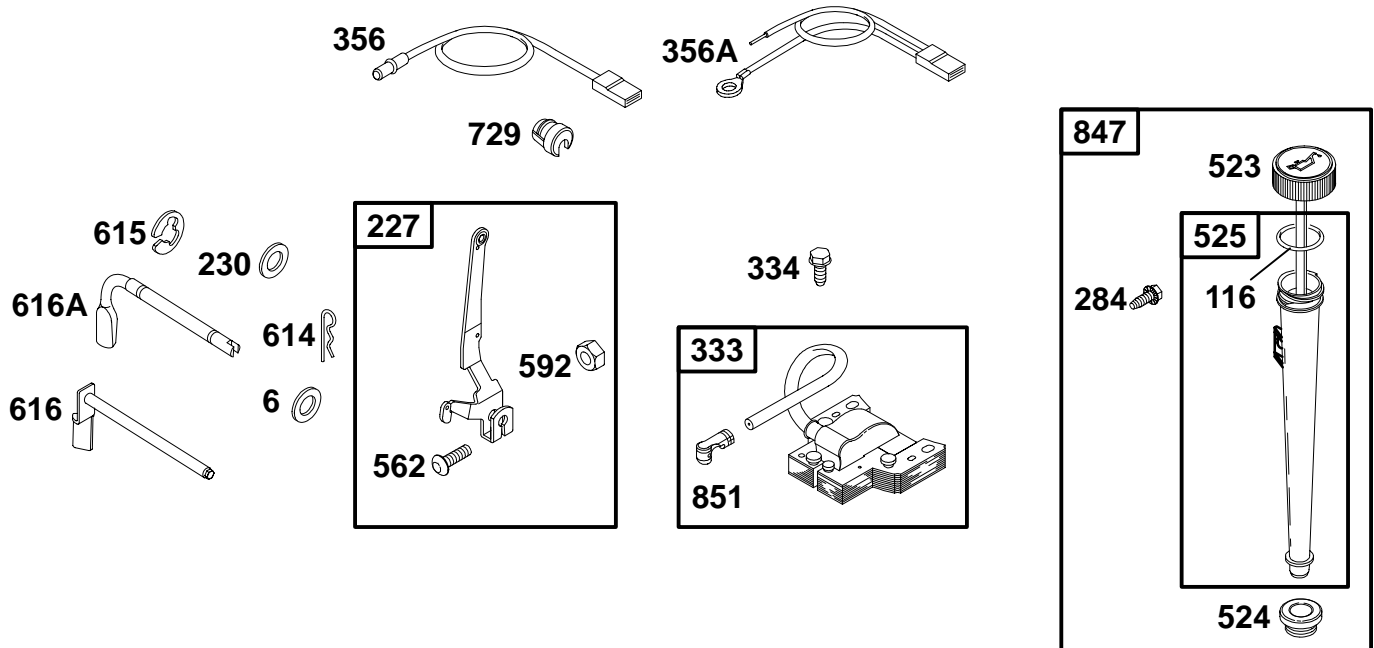

★ Included in Gasket Set-Part Number 494241.  
● Included in Carburetor Kit-See Ref. 121.

◆ Included in Carburetor Gasket Set-Part No. 494385.  
⊘ Included in Valve Overhaul Gasket Set-Part No. 498539.

# 28A700 to 28A799

REF. NO.	PART NO.	DESCRIPTION	REF. NO.	PART NO.	DESCRIPTION	REF. NO.	PART NO.	DESCRIPTION
209	260871	Spring—Governor <b>Note</b> 260695 Spring—Gov. Used on Type No(s). 0117. 261126 Spring—Gov. Used on Type No(s). 0121. 261306 Spring—Gov. Used on Type No(s). 0113, 0116, 0118, 0122, 0625.	222A	494041	Bracket—Control Used on Type No(s). 0136.	474A	391529	Alternator
216	262766	Link—Choke	232	262785	Spring—Link	482	93621	Screw—Hex.
216A	262778	Link—Choke	265	221535	Clamp—Casing	507	398525	Insulator
216B	262767	Link—Choke	268	65616	Casing—Wire (72" Long Cut to Required Length)	520	93722	Terminal
222	495611	Bracket—Control (Choke A Matic®)	269	26633	Wire—Control (78" Long Cut to Required Length)	657	93496	Screw—Slotted Hex.
			270	63426	Locknut—Casing	663	94620	Screw—Hex.
			271	290568	Lever—Control	877	393456	Wire—Alternator (Dual Circuit)
			353	92791	Washer—Lock	877A	393814	Wire—Alternator
			354A	90576	Nut—Hex.	878	393362	Wire—Alternator
			474	393474	Alternator	878A	393422	Harness—Alternator
						878B	399916	Harness—Alternator
						1054	280275	Tie—Cable

REF. NO.	PART NO.	DESCRIPTION	REF. NO.	PART NO.	DESCRIPTION	REF. NO.	PART NO.	DESCRIPTION
6	94927	Washer	356A	398808	Wire-Stop	615	93307	Retainer
116	★270920	Seal-O-Ring	523	495229	Dipstick	616	495157	Crank-Governor
227	493935	Lever-Governor	524	★281370	Seal-Fill Tube	616A	231058	Crank-Governor
284	94073	Screw-Shoulder	525	496068	Tube-Oil Fill	729	281159	Clip-Wire
333	492341	Armature-Magneto	562	94907	Bolt-Governor Lever	847	496367	Dipstick/Tube Assembly
334	94731	Screw-Hex.	592	231978	Nut-Hex.	851	493880	Terminal-Cable
356	494328	Wire-Stop	614	93306	Pin-Cotter			