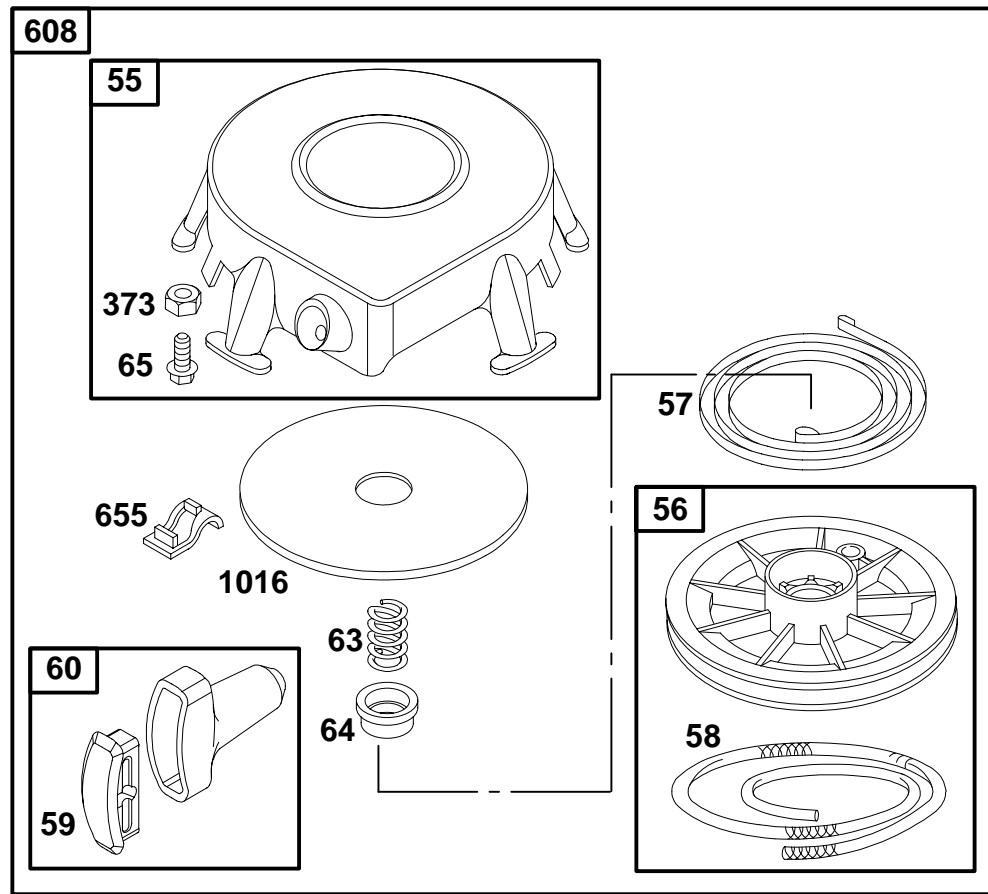

★ Included in Gasket Set-Part Number 494241.

● Included in Carburetor Kit-See Ref. 121.

◆ Included in Carburetor Gasket Set-Part No. 494385.

⊘ Included in Valve Overhaul Gasket Set-Part No. 498539.

REF. NO.	PART NO.	DESCRIPTION	REF. NO.	PART NO.	DESCRIPTION	REF. NO.	PART NO.	DESCRIPTION
55	393576	Housing–Rewind Starter	60	490652	Grip–Starter Rope	70	298799	Ratchet–Clutch
		(Includes 63" Rope)	63	260414	Spring–Ratchet	71	394506	Cover–Ratchet
56	295871	Pulley–Starter	64	281204	Adapter–Spring	76	68238	Seal
57	490179	Spring–Rewind Starter	65	94128	Screw–Hex.	373	92987	Nut–Hex.
58	66884	Rope–Starter (63" Long)	66	495970	Clutch–Starter	608	390391	Starter–Rewind
59	490653	Insert–Grip	67	394897	Housing–Clutch	655	222598	Anchor–Spring
			68	63770	Ball–Clutch	1016	490817	Spacer–Rewind