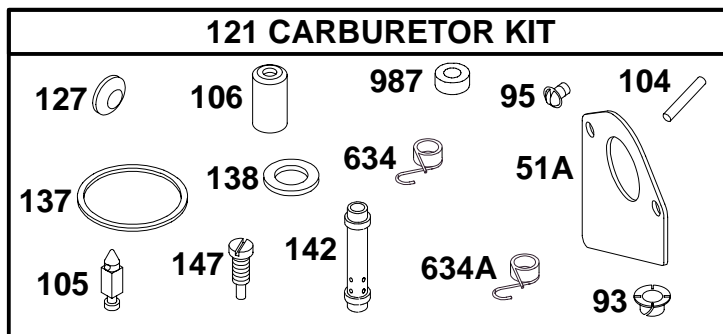

28A700 to 28A799

REF. NO.	PART NO.	DESCRIPTION	REF. NO.	PART NO.	DESCRIPTION	REF. NO.	PART NO.	DESCRIPTION
3	★391086	Seal—Oil	121	499220	Carburetor Kit (LMT 162, 165)	147	●497472	Jet—Pilot (LMT 63, 66, 97, 100)
7	∅★271866	Gasket—Cylinder Head			———— Note ————	358	494241	Gasket Set
9	∅★27803	Gasket—Breather			499231 Carburetor Kit (LMT 166)	524	★281370	Seal—Fill Tube
12	★271916	Gasket—Crankcase (.015" Thick)			497481 Carburetor Kit (Used Before Code Date 96072600). Plug—Welch (Sold in Kit Only)	537	∅★281106	Gasket—Air Cleaner
		———— Note ————	127	●		634	●494453	Seal—Spring Assembly (Manual Choke)
		★271997 Gasket—Crankcase (.005" Thick)				634A	●494455	Seal—Spring Assembly (Choke A Matic)
		★271996 Gasket—Crankcase (.009" Thick)	137	●★281165	Gasket—Float Bowl	883	∅★272293	Gasket—Exhaust
20	★291675	Seal—Oil	138	●★281164	Washer	977	494385	Gasket Set—Carb.
51	∅★272554	Gasket—Intake	142	●499037	Nozzle—Carburetor (Standard—LMT 162, 165)	987	●281166	Seal—Throttle Shaft
51A	●★272465	Gasket—Intake			———— Note ————	1095	498539	Gasket Set—Valve Overhaul
87	★491323	Seal—Governor Shaft			●499039 Nozzle—Carb. (Standard—LMT 166)			
93	●281346	Bushing—Throttle Shaft			●497568 Nozzle—Carb. (Standard—LMT 97, 100)			
95	●94098	Screw—Choke/Throttle			●496519 Nozzle—Carb. (Standard—LMT 63, 66)			
104	●231789	Pin—Float Hinge			●497860 Nozzle—Carb. (Standard—LMT 108, 133, 136)			
105	●231855	Valve—Needle			●498545 Nozzle—Carb. (Standard—LMT 111)			
106	●231854	Seat—Inlet						
116	★270920	Seal—O-Ring						

★ Included in Gasket Set—Part Number 494241.
● Included in Carburetor Kit—See Ref. 121.

◆ Included in Carburetor Gasket Set—Part No. 494385.
∅ Included in Valve Overhaul Gasket Set—Part No. 498539.