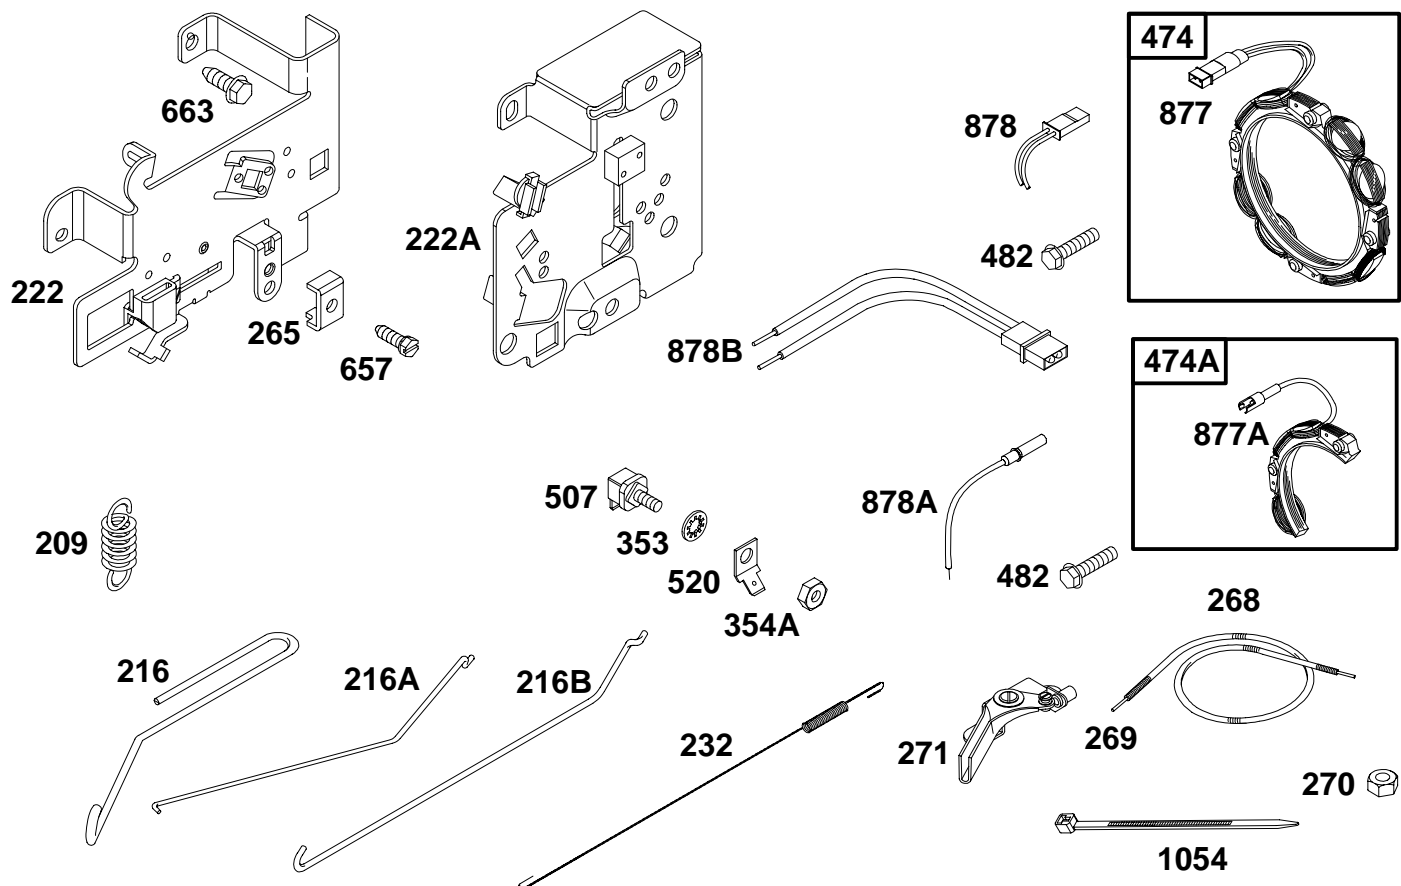

28A700 to 28A799

REF. NO.	PART NO.	DESCRIPTION	REF. NO.	PART NO.	DESCRIPTION	REF. NO.	PART NO.	DESCRIPTION
209	260871	Spring—Governor Note 260695 Spring—Gov. Used on Type No(s). 0117. 261126 Spring—Gov. Used on Type No(s). 0121. 261306 Spring—Gov. Used on Type No(s). 0113, 0116, 0118, 0122, 0625.	222A	494041	Bracket—Control Used on Type No(s). 0136.	474A	391529	Alternator
216	262766	Link—Choke	232	262785	Spring—Link	482	93621	Screw—Hex.
216A	262778	Link—Choke	265	221535	Clamp—Casing	507	398525	Insulator
216B	262767	Link—Choke	268	65616	Casing—Wire (72" Long Cut to Required Length)	520	93722	Terminal
222	495611	Bracket—Control (Choke A Matic®)	269	26633	Wire—Control (78" Long Cut to Required Length)	657	93496	Screw—Slotted Hex.
			270	63426	Locknut—Casing	663	94620	Screw—Hex.
			271	290568	Lever—Control	877	393456	Wire—Alternator (Dual Circuit)
			353	92791	Washer—Lock	877A	393814	Wire—Alternator
			354A	90576	Nut—Hex.	878	393362	Wire—Alternator
			474	393474	Alternator	878A	393422	Harness—Alternator
						878B	399916	Harness—Alternator
						1054	280275	Tie—Cable

★ Included in Gasket Set—Part Number 494241.
● Included in Carburetor Kit—See Ref. 121.

◆ Included in Carburetor Gasket Set—Part No. 494385.
⊘ Included in Valve Overhaul Gasket Set—Part No. 498539.