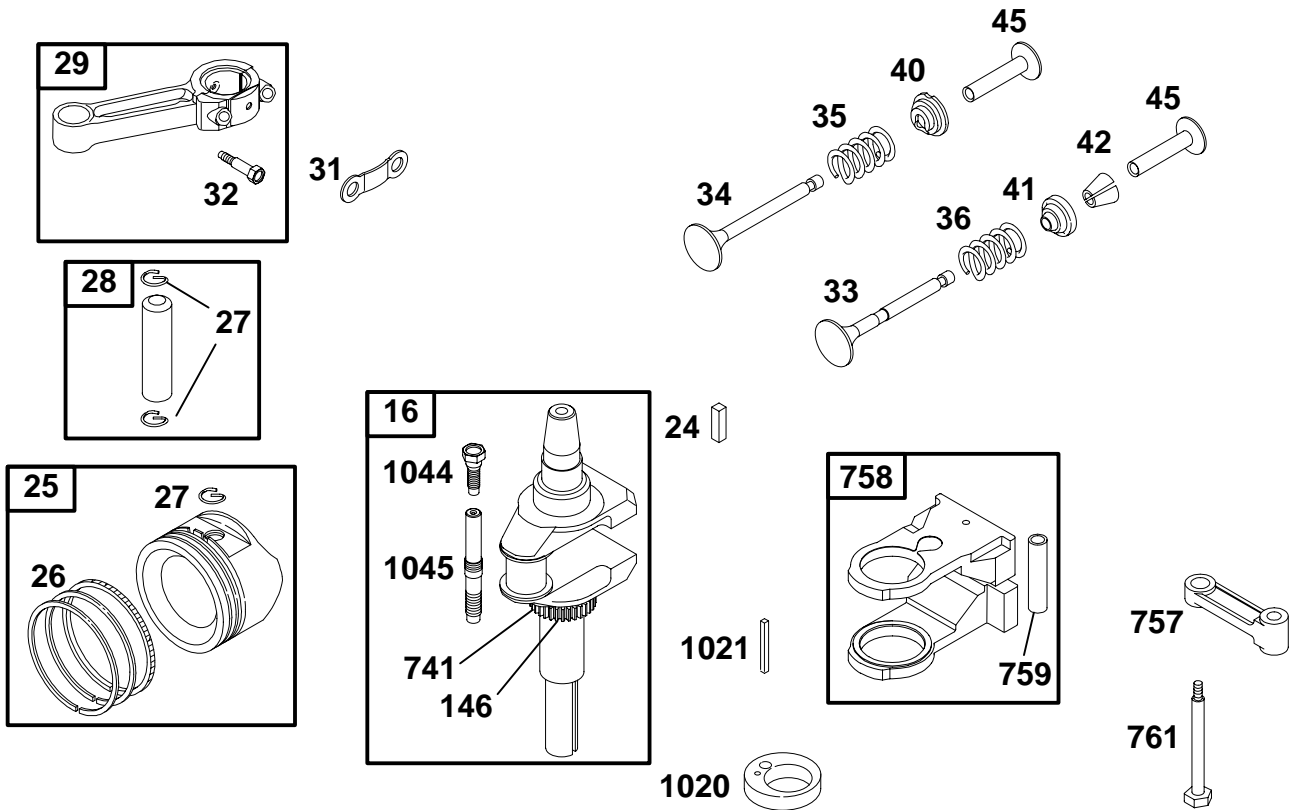

28A700 to 28A799

REF. NO.	PART NO.	DESCRIPTION	REF. NO.	PART NO.	DESCRIPTION	REF. NO.	PART NO.	DESCRIPTION		
16	495162	Crankshaft	27	260924	Lock-Piston Pin	146	94196	Key-Timing		
24	222698	Key-Flywheel	28	299691	Pin-Piston (Standard)	741	262932	Gear-Timing		
25	391285	Piston Assembly (Standard)			Note	757	213998	Link-Counterweight		
		Note			391286	Pin-Piston (.005" O.S.)	758	399891	Counterweight	
		391287	Piston Assy. (.010" O.S.)	29	490348	Rod-Connecting	759	230787	Pin-Counterweight	
		391288	Piston Assy. (.020" O.S.)			Note	761	94593	Screw-Hex	
		391289	Piston Assy. (.030" O.S.)			490469	Rod-Conn. (.020" Undersize)	1020	262243	Eccentric
26	391780	Ring Set (Standard)	31	222299	Lock-Rod Screw	1021	94160	Pin-Groove		
		Note	32	94671	Screw-Connecting Rod	1044	94673	Screw-Shoulder		
		392331	Ring Set (Chrome Std.)	33	262246	Valve-Exhaust	1045	231828	Extension-Crankshaft	
		391781	Ring Set (.010" O.S.)	34	262247	Valve-Intake				
		391782	Ring Set (.020" O.S.)	35	65906	Spring-Valve				
		391783	Ring Set (.030" O.S.)	36	26828	Spring-Valve				
				40	221596	Retainer-Valve				
				41	292260	Retainer-Valve				
				42	494553	Keeper-Valve				
				45	262248	Tappet-Valve				

★ Included in Gasket Set-Part Number 494241.
● Included in Carburetor Kit-See Ref. 121.

◆ Included in Carburetor Gasket Set-Part No. 494385.
◊ Included in Valve Overhaul Gasket Set-Part No. 498539.