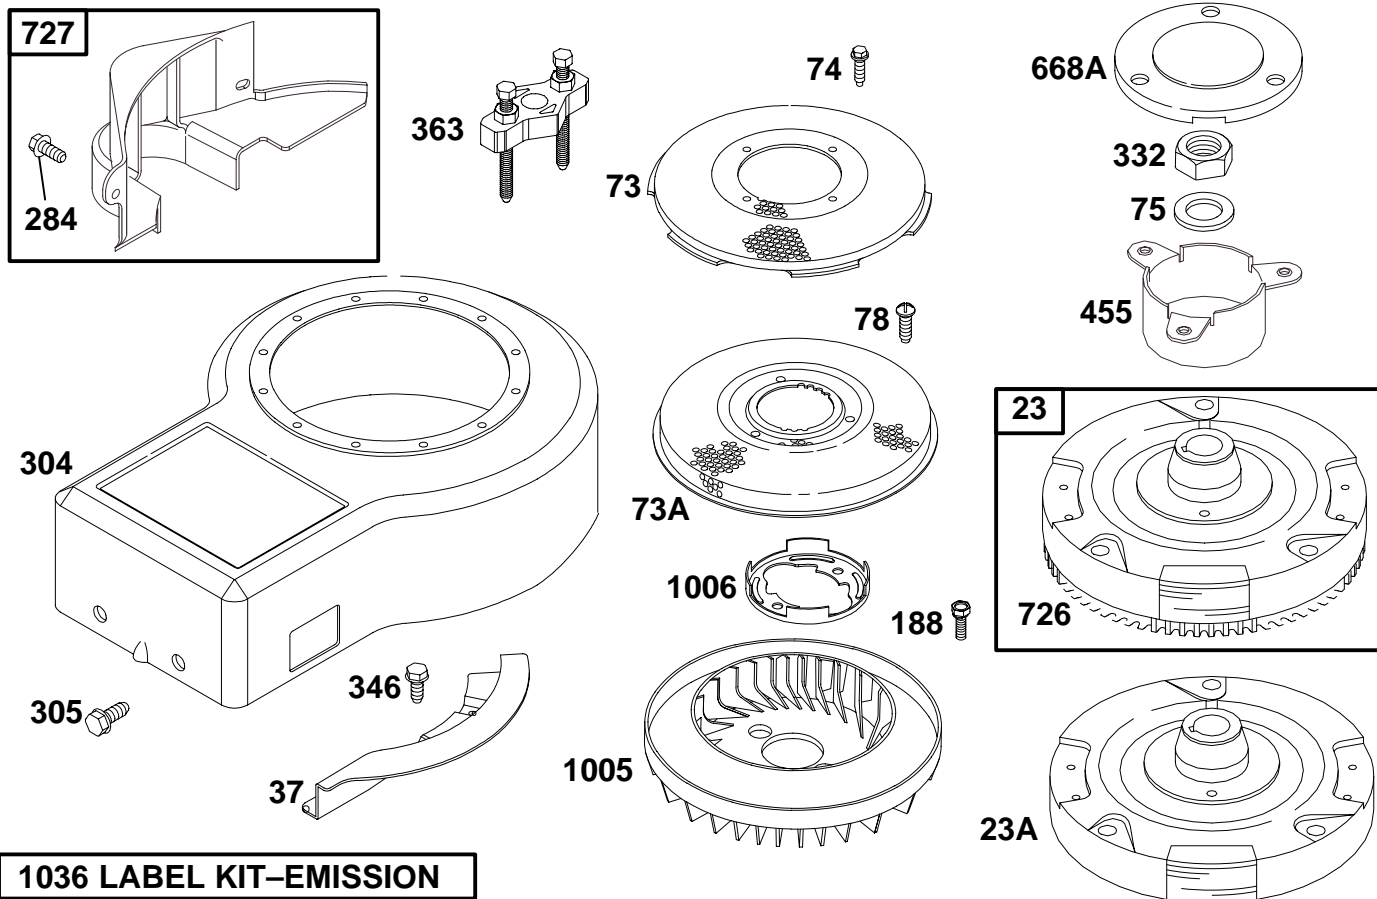

28A700 to 28A799

1036 LABEL KIT-EMISSION

REF. NO.	PART NO.	DESCRIPTION	REF. NO.	PART NO.	DESCRIPTION	REF. NO.	PART NO.	DESCRIPTION
23	492326	Flywheel	74	93758	Screw-Hex.	363	19203	Flywheel Puller
23A	492135	Flywheel (For Rewind Starter Engines).	75	224061	Washer-Flywheel	455	222561	Cup-Flywheel
37	224502	Guard-Flywheel	78	94626	Screw-Phillips	668A	280848	Spacer
		Note	188	94627	Screw-Hex.	726	392134	Gear-Ring
		494674 Guard-Flywheel Used on Type No(s). 0102.	284	94073	Screw-Shoulder	727	490324	Cover-Starter Drive
73	224518	Screen-Rotating	304	496319	Housing-Blower (Black)	1005	280687	Fan-Flywheel
73A	224517	Screen-Rotating	305	94786	Screw-Hex.	1006	224413	Retainer-Fan
			332	92284	Nut-Flywheel	1036	499361	Label Kit-Emission Used on Type No(s). 0604, 0625.
			346	93705	Screw-Hex. Used on Type No(s). 0102.			

★ Included in Gasket Set-Part Number 494241.

● Included in Carburetor Kit-See Ref. 121.

◆ Included in Carburetor Gasket Set-Part No. 494385.

⊘ Included in Valve Overhaul Gasket Set-Part No. 498539.