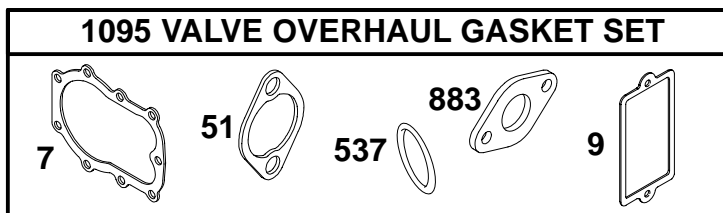

28A700 to 28A799

REF. NO.	PART NO.	DESCRIPTION	REF. NO.	PART NO.	DESCRIPTION	REF. NO.	PART NO.	DESCRIPTION
3	★391086	Seal—Oil	121	499220	Carburetor Kit (LMT 162, 165)	147	●497472	Jet—Pilot (LMT 63, 66, 97, 100)
7	∅★271866	Gasket—Cylinder Head			———— Note ————	358	494241	Gasket Set
9	∅★27803	Gasket—Breather			499231 Carburetor Kit (LMT 166)	524	★281370	Seal—Fill Tube
12	★271916	Gasket—Crankcase (.015" Thick)			497481 Carburetor Kit (Used Before Code Date 96072600). Plug—Welch (Sold in Kit Only)	537	∅★281106	Gasket—Air Cleaner
		———— Note ————	127	●		634	●494453	Seal—Spring Assembly (Manual Choke)
		★271997 Gasket—Crankcase (.005" Thick)				634A	●494455	Seal—Spring Assembly (Choke A Matic)
		★271996 Gasket—Crankcase (.009" Thick)	137	●★281165	Gasket—Float Bowl	883	∅★272293	Gasket—Exhaust
20	★291675	Seal—Oil	138	●★281164	Washer	977	494385	Gasket Set—Carb.
51	∅★272554	Gasket—Intake	142	●499037	Nozzle—Carburetor (Standard—LMT 162, 165)	987	●281166	Seal—Throttle Shaft
51A	●★272465	Gasket—Intake			———— Note ————	1095	498539	Gasket Set—Valve Overhaul
87	★491323	Seal—Governor Shaft			●499039 Nozzle—Carb. (Standard—LMT 166)			
93	●281346	Bushing—Throttle Shaft			●497568 Nozzle—Carb. (Standard—LMT 97, 100)			
95	●94098	Screw—Choke/Throttle			●496519 Nozzle—Carb. (Standard—LMT 63, 66)			
104	●231789	Pin—Float Hinge			●497860 Nozzle—Carb. (Standard—LMT 108, 133, 136)			
105	●231855	Valve—Needle			●498545 Nozzle—Carb. (Standard—LMT 111)			
106	●231854	Seat—Inlet						
116	★270920	Seal—O-Ring						

★ Included in Gasket Set—Part Number 494241.
● Included in Carburetor Kit—See Ref. 121.

◆ Included in Carburetor Gasket Set—Part No. 494385.
∅ Included in Valve Overhaul Gasket Set—Part No. 498539.