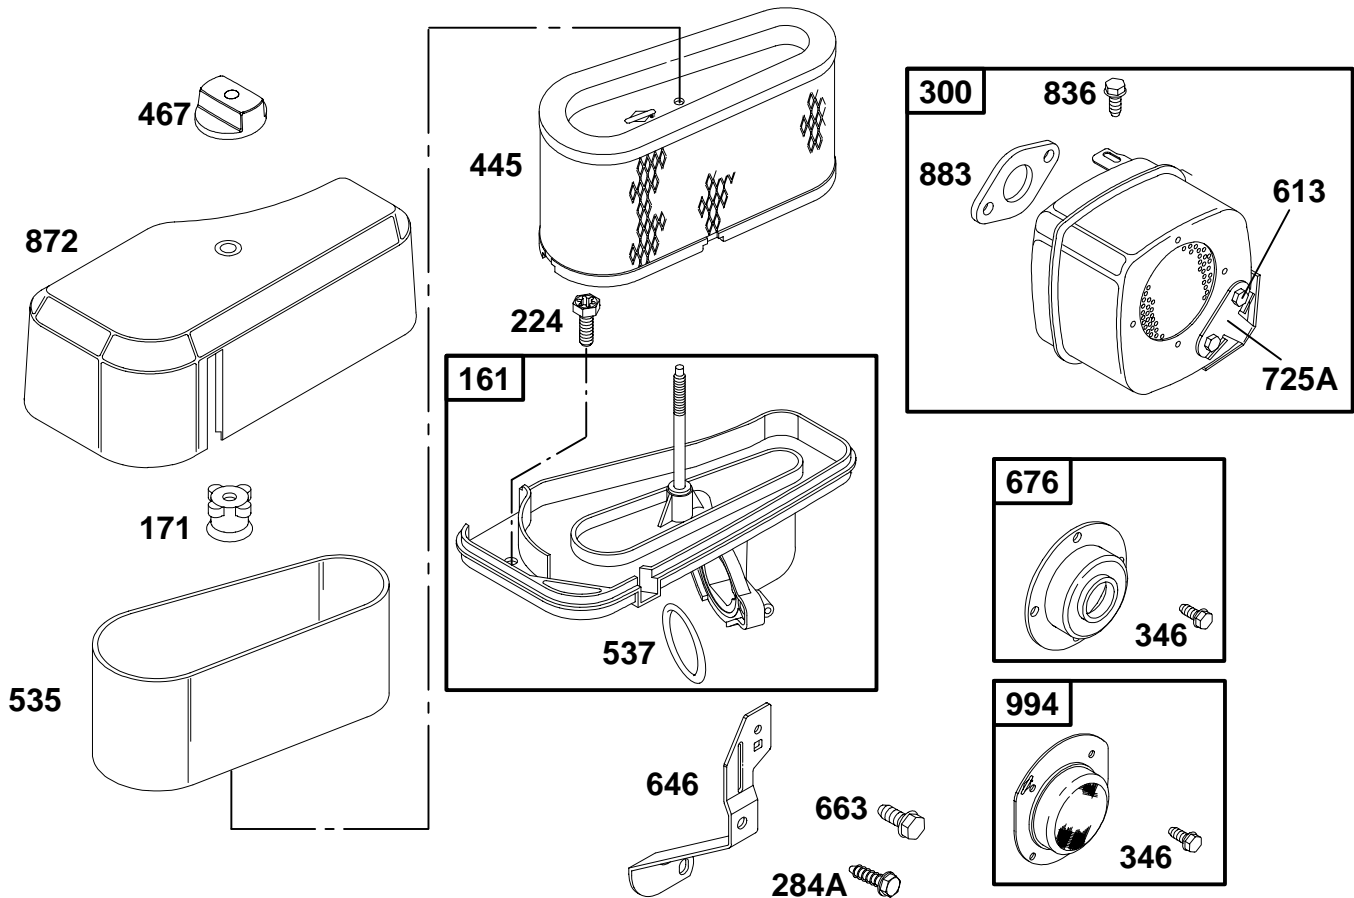

REF. NO.	PART NO.	DESCRIPTION	REF. NO.	PART NO.	DESCRIPTION	REF. NO.	PART NO.	DESCRIPTION
161	496368	Base—Air Cleaner	467	493903	Knob	676	396903	Deflector—Muffler
171	281051	Nut	535	272477	Filter—Air	725A	223023	Shield—Heat
224	94729	Screw—Torx®Hex.	537	∅★281106	Gasket—Air Cleaner	836	94513	Screw—Hex.
284A	94704	Screw—Hex.	613	93927	Screw—Shoulder	872	281105	Cover—Air Cleaner
300	491413	Muffler—Exhaust	646	224546	Brace	883	∅★272293	Gasket—Exhaust
346	93705	Screw—Hex	663	94620	Screw—Hex.	994	392390	Arrester—Spark
445	493910	Filter—Air						

★ Included in Gasket Set—Part Number 494241.
● Included in Carburetor Kit—See Ref. 121.

◆ Included in Carburetor Gasket Set—Part No. 494385.
∅ Included in Valve Overhaul Gasket Set—Part No. 498539.