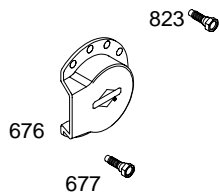

1019 LABEL KIT
1058 OWNER'S MANUAL

1330 REPAIR MANUAL

Illustrations cover a range of engines. Parts shown without corresponding text may not be used on your specific engine.
 5329-3 Assemblies include all parts shown in frames. 05/05/2004

28BH00

1036 EMISSION LABEL

NOTE: All stators use a No. 1119 mounting screw.

NOTE: The proper flywheel part number and/or the alternator magnet size will determine the alternator type or output. See repair instruction manual for additional information.