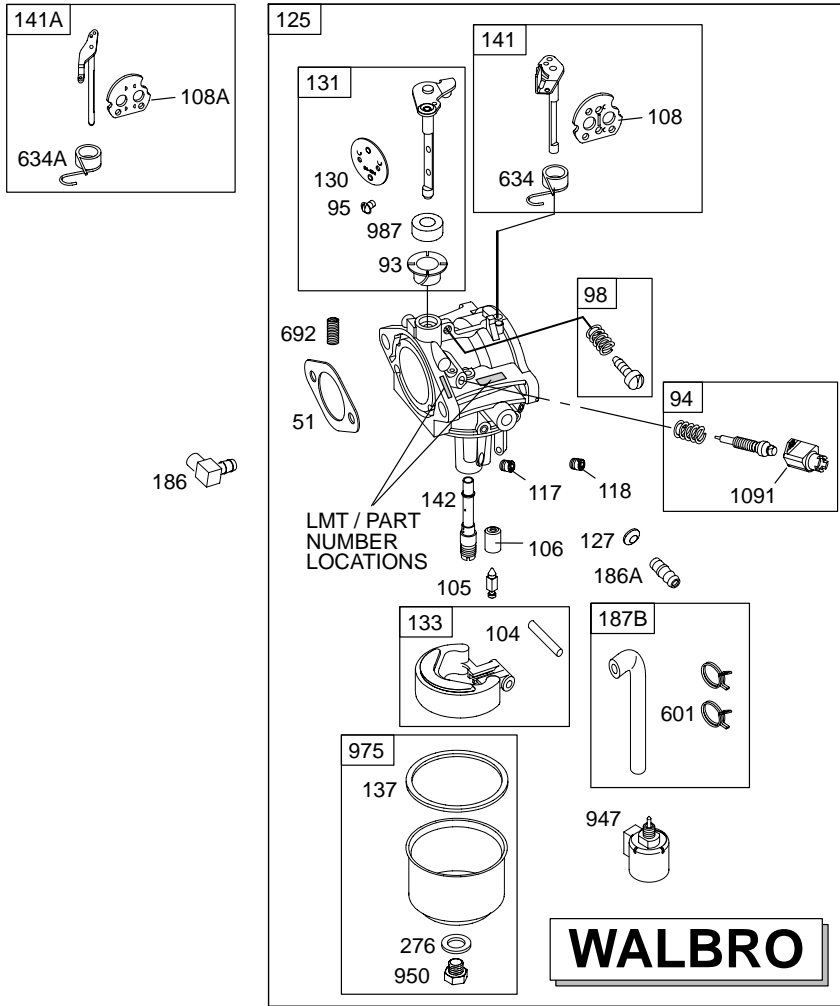

28BH00

1036 EMISSION LABEL

NOTE: All stators use a No. 1119 mounting screw.

NOTE: The proper flywheel part number and/or the alternator magnet size will determine the alternator type or output. See repair instruction manual for additional information.