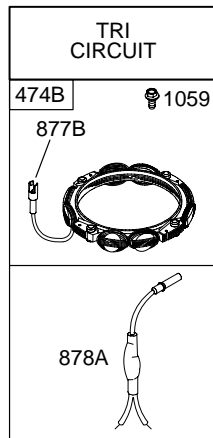

28BH00

1036 EMISSION LABEL

NOTE: All stators use a No. 1119 mounting screw.

NOTE: The proper flywheel part number and/or the alternator magnet size will determine the alternator type or output. See repair instruction manual for additional information.