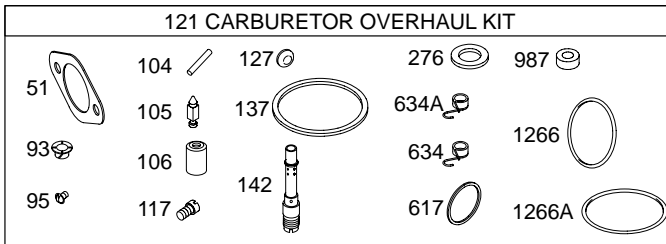

28BH00

Illustrated Parts List

Model Series

28BH00

TYPE NUMBERS
0101, 0105, 0114

TABLE OF CONTENTS

Alternator	7
Blower Housing/Air Cleaner	5
Camshaft	2
Carburetor	4
Controls	7
Engine Sump	2
Crankshaft	2
Cylinder	2
Cylinder Head	3
Electric Starter	7
Flywheel	6
Fuel System	4
Governor Spring	7
Ignition	7
Kit/Gaskets – Carburetor	4
Kit/Gaskets – Engine	2
Kit/Gaskets – Valve	3
Muffler	5
Oil System Components	3
Piston and Rod Group	2
Rewind Starter	6
Valves	3

1019 LABEL KIT
1058 OWNER'S MANUAL

1330 REPAIR MANUAL

Illustrations cover a range of engines. Parts shown without corresponding text may not be used on your specific engine.
 5329-3 Assemblies include all parts shown in frames. 05/05/2004

28BH00

1036 EMISSION LABEL

NOTE: All stators use a No. 1119 mounting screw.

NOTE: The proper flywheel part number and/or the alternator magnet size will determine the alternator type or output. See repair instruction manual for additional information.