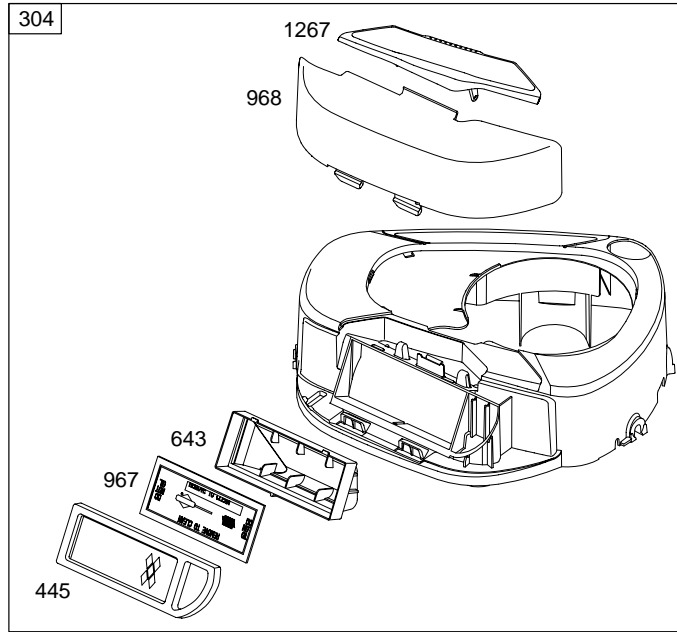

28BH00

Illustrated Parts List

Model Series

28BH00

TYPE NUMBERS
0101, 0105, 0114

TABLE OF CONTENTS

Alternator	7
Blower Housing/Air Cleaner	5
Camshaft	2
Carburetor	4
Controls	7
Engine Sump	2
Crankshaft	2
Cylinder	2
Cylinder Head	3
Electric Starter	7
Flywheel	6
Fuel System	4
Governor Spring	7
Ignition	7
Kit/Gaskets – Carburetor	4
Kit/Gaskets – Engine	2
Kit/Gaskets – Valve	3
Muffler	5
Oil System Components	3
Piston and Rod Group	2
Rewind Starter	6
Valves	3

1019 LABEL KIT
1058 OWNER'S MANUAL

1330 REPAIR MANUAL

Illustrations cover a range of engines. Parts shown without corresponding text may not be used on your specific engine.
 5329-3 Assemblies include all parts shown in frames. 05/05/2004

28BH00

1036 EMISSION LABEL

NOTE: All stators use a No. 1119 mounting screw.

NOTE: The proper flywheel part number and/or the alternator magnet size will determine the alternator type or output. See repair instruction manual for additional information.