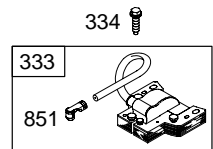

28BH00

1036 EMISSION LABEL

NOTE: All stators use a No. 1119 mounting screw.

NOTE: The proper flywheel part number and/or the alternator magnet size will determine the alternator type or output. See repair instruction manual for additional information.