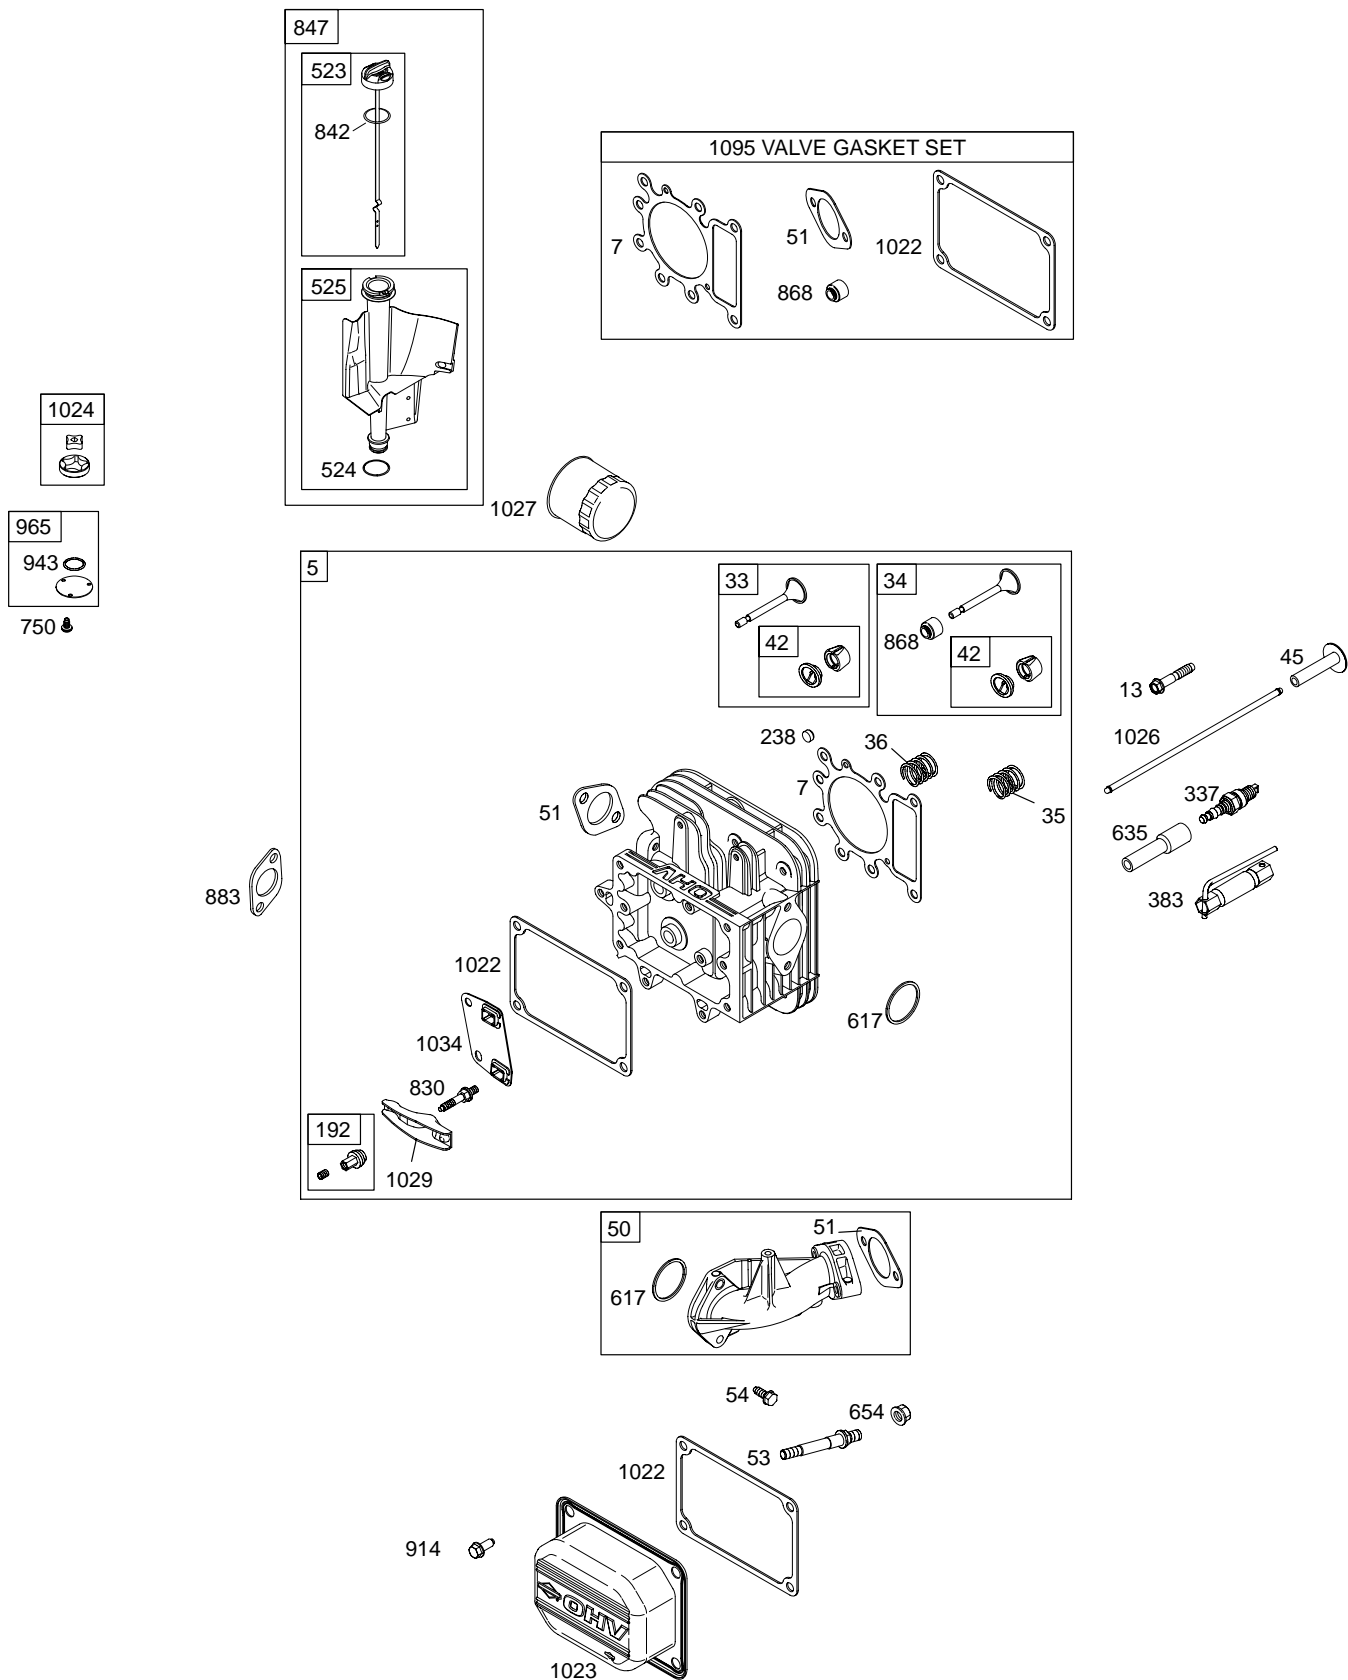

Illustrations cover a range of engines. Parts shown without corresponding text may not be used on your specific engine.
5329-3 Assemblies include all parts shown in frames. 05/05/2004