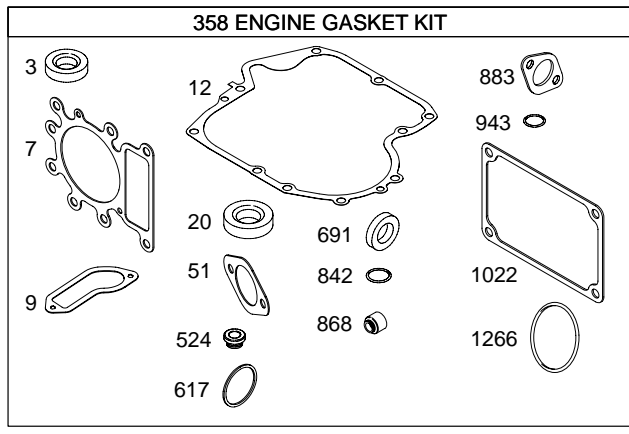

1019 LABEL KIT
1058 OWNER'S MANUAL

1330 REPAIR MANUAL