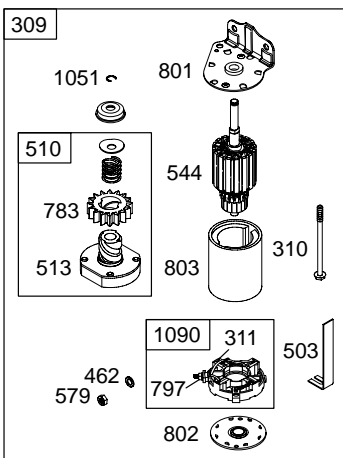

28BH00

1036 EMISSION LABEL

NOTE: All stators use a No. 1119 mounting screw.

NOTE: The proper flywheel part number and/or the alternator magnet size will determine the alternator type or output. See repair instruction manual for additional information.