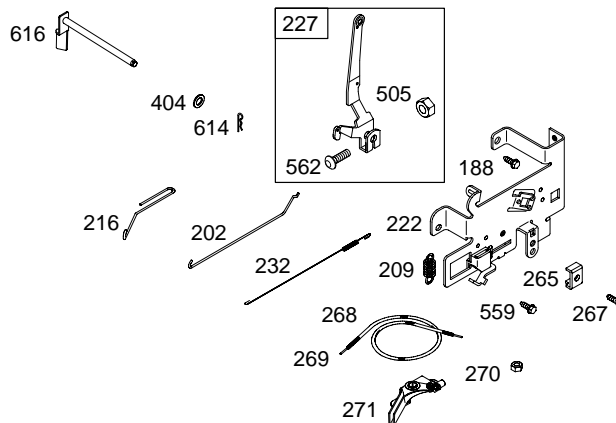

28BH00

1036 EMISSION LABEL

NOTE: All stators use a No. 1119 mounting screw.

NOTE: The proper flywheel part number and/or the alternator magnet size will determine the alternator type or output. See repair instruction manual for additional information.