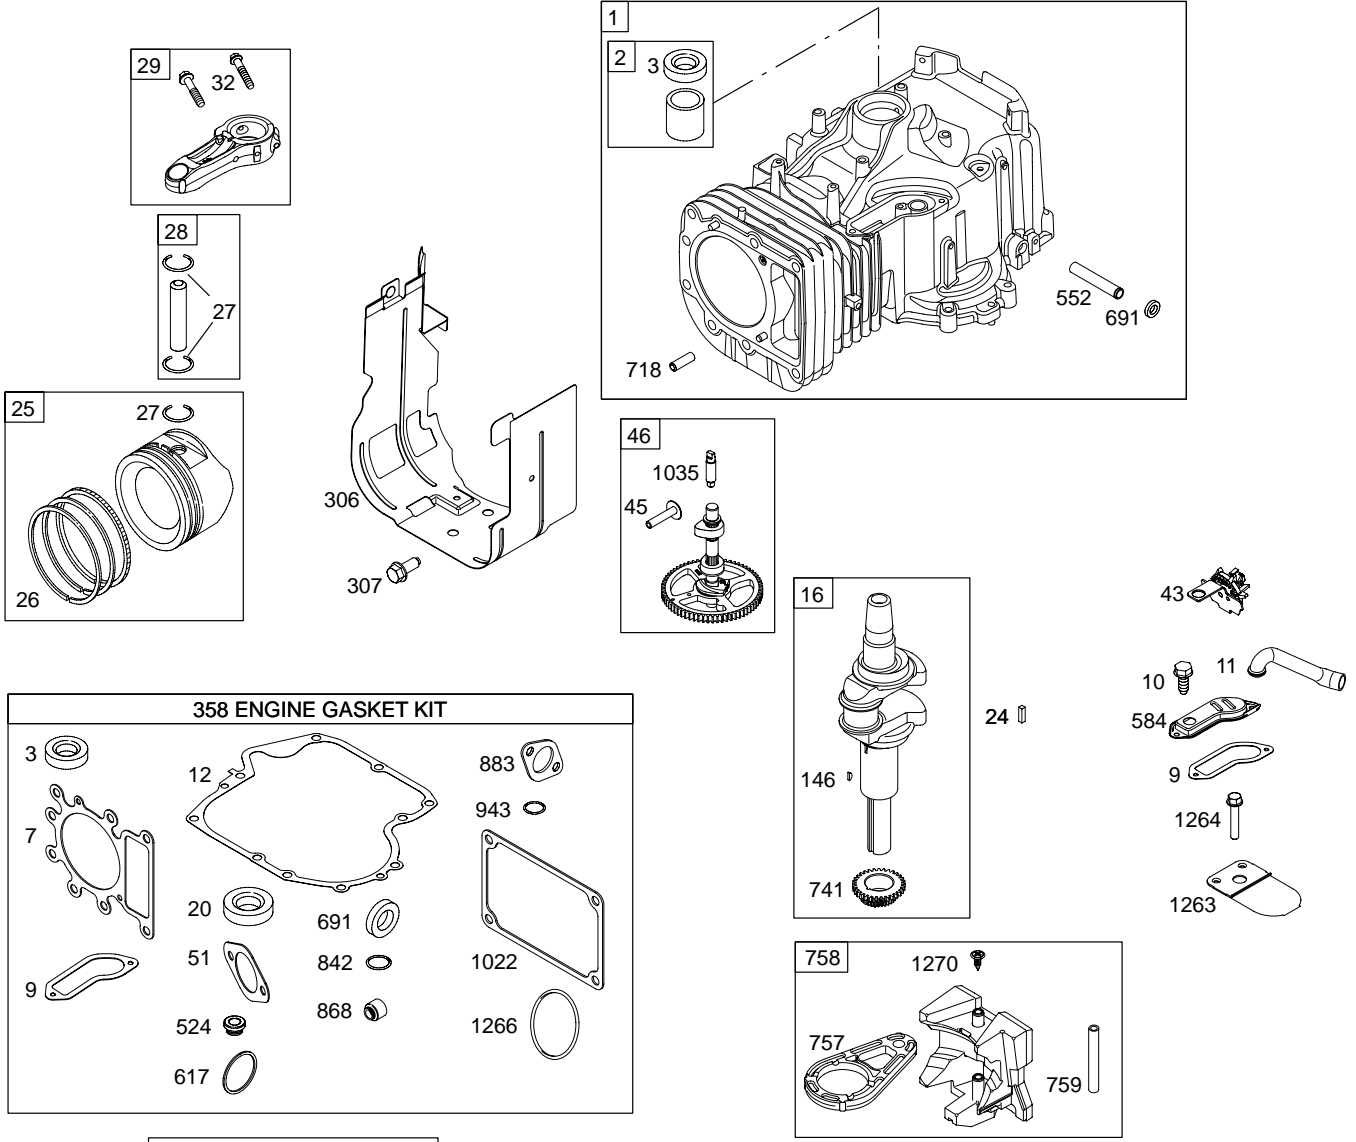

1019 LABEL KIT
1058 OWNER'S MANUAL

1330 REPAIR MANUAL