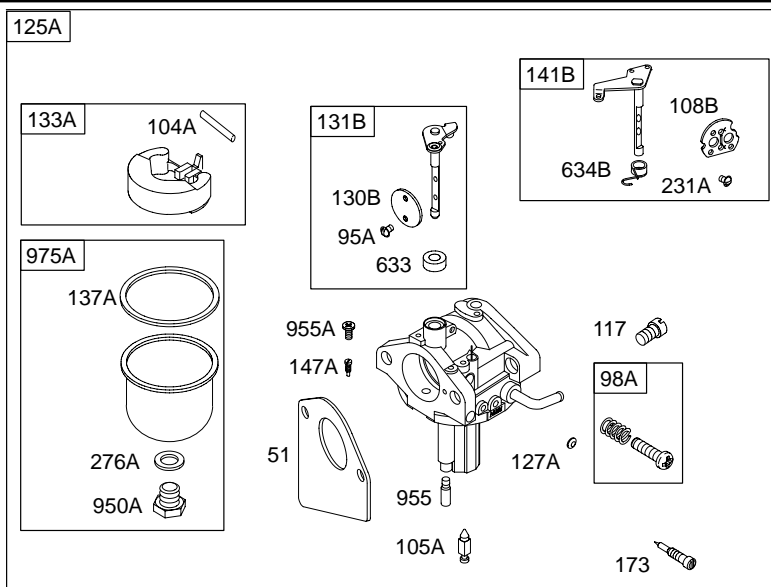

NIKKI

WALBRO

WALBRO

NIKKI