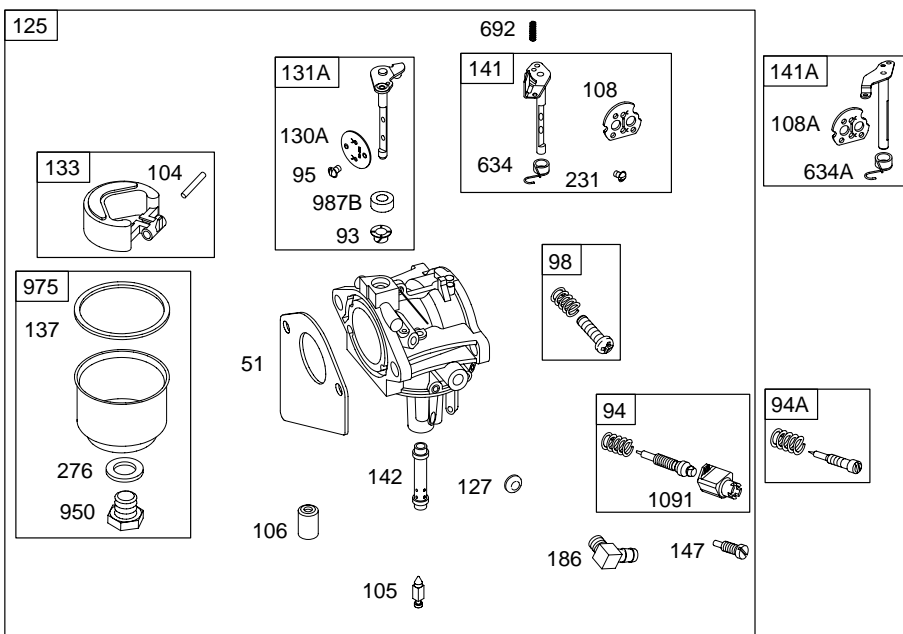

NIKKI

WALBRO

WALBRO

NIKKI