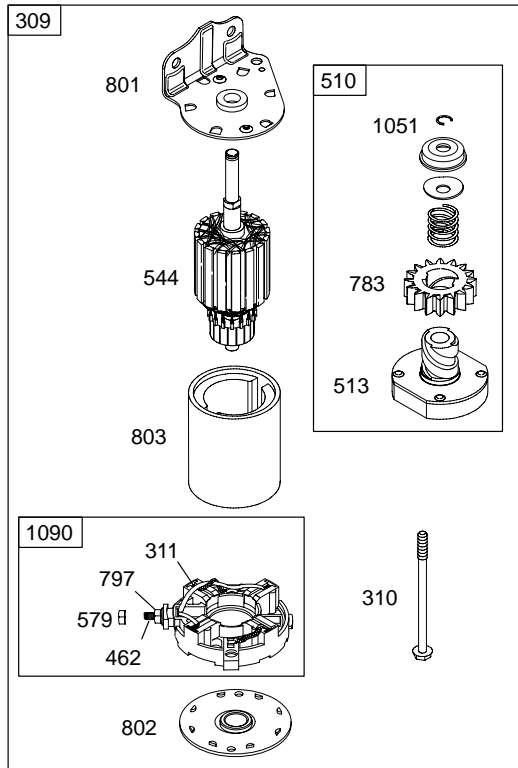

NOTE: All Stators Use No. 1119 Mounting Screw.

NOTE: For Replacement Starter Motor, See Reference 309.

REF. NO.	PART NO.	DESCRIPTION	REF. NO.	PART NO.	DESCRIPTION	REF. NO.	PART NO.	DESCRIPTION
1	496413	Cylinder Assembly	25	696397	Piston Assembly (Standard)	27	691299	Lock-Piston Pin (Used After Code Date 95101500).
2	399265	Kit-Bushing/Seal (Magneto Side)			(Used After Code Date 01060600).	27A	691792	Lock-Piston Pin (Used Before Code Date 95101600).
3	★391086	Seal-Oil (Magneto Side)			696399 Piston Assembly (.020" Oversize)	28	498319	Pin-Piston (Standard)
4	494238	Sump-Engine			(Used After Code Date 01060600).			(Used After Code Date 95101500).
5	494240	Head-Cylinder			696400 Piston Assembly (.030" Oversize)			Note
7	∅★271866	Gasket-Cylinder Head			(Used After Code Date 01060600).			299691 Pin-Piston (Standard)
8	495735	Breather Assembly			499284 Piston Assembly (Standard)			(Used Before Code Date 95101600).
9	∅★27803	Gasket-Breather			(Used After Code Date 01060700).			498320 Pin-Piston (.005" Oversize)
10	691666	Screw (Breather Assembly)			499292 Piston Assembly (.020" Oversize)			(Used After Code Date 95101500).
11	692253	Tube-Breather			(Used Before Code Date 01060700).			391286 Pin-Piston (.005" Oversize)
12	★692226	Gasket-Crankcase (.015" Thick) (Standard)			499292 Piston Assembly (.020" Oversize)			(Used Before Code Date 95101600).
		Note			(Used Before Code Date 01060700).	29	494504	Rod-Connecting (Standard)
		★692406 Gasket-Crankcase (.005" Thick)			696404 Ring Set (.010" Oversize)			Note
		★692405 Gasket-Crankcase (.009" Thick)			(Used After Code Date 01060600).			490469 Rod-Connecting (.020" Undersize)
13	690904	Screw (Cylinder Head)			696405 Ring Set (.020" Oversize)			32 690348 Screw (Connecting Rod) (1 7/8" Long)
13A	691681	Screw (Cylinder Head)	26	696403	Ring Set (Standard)			32A 690356 Screw (Connecting Rod) (1 5/8" Long)
15	690946	Plug-Oil Drain			(Used After Code Date 01060600).			33 262246 Valve-Exhaust
16	693944	Crankshaft (Used After Code Date 95073100).			696406 Ring Set (.030" Oversize)			34 262247 Valve-Intake
16B	693653	Crankshaft (Used Before Code Date 95080100).			(Used After Code Date 01060600).			35 691605 Spring-Valve (Intake)
20	★291675	Seal-Oil (PTO Side)			499996 Ring Set (Standard)			36 691597 Spring-Valve (Exhaust)
22	692125	Screw (Crankcase Cover/Sump)			(Used Before Code Date 01060700).			37 690456 Guard-Flywheel
23	693557	Flywheel (Steel Ring Gear)			392331 Ring Set (Standard Chrome)			
		Note			(Used Before Code Date 01060700).			
		693556 Flywheel (Steel Ring Gear)			498998 Ring Set (.020" Oversize)			
		Used on Type No(s) 1141, 1150.			(Used Before Code Date 01060700).			
24	222698	Key-Flywheel						