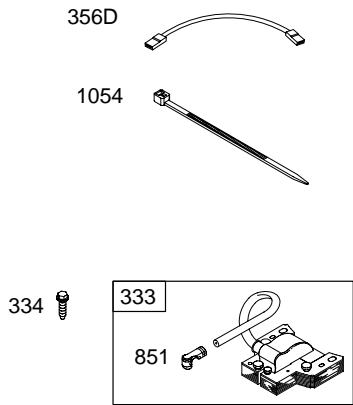

28R700

DC ONLY	DUAL CIRCUIT	TRI CIRCUIT
474 877A	474A 877	474B 877B
1059	1059	1059
578	878	878A