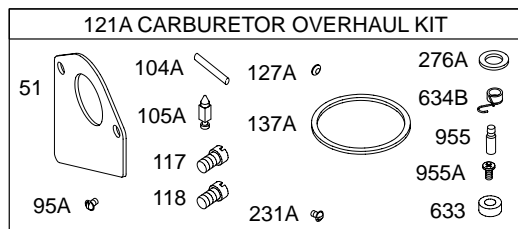

NIKKI

WALBRO

WALBRO

NIKKI