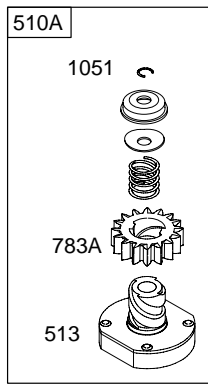

NOTE: All Stators Use No. 1119 Mounting Screw.

NOTE: For Replacement Starter Motor, See Reference 309.

REF. NO.	PART NO.	DESCRIPTION	REF. NO.	PART NO.	DESCRIPTION	REF. NO.	PART NO.	DESCRIPTION
1	496413	Cylinder Assembly	25	696397	Piston Assembly (Standard)	27	691299	Lock-Piston Pin (Used After Code Date 95101500).
2	399265	Kit-Bushing/Seal (Magneto Side)			(Used After Code Date 01060600).	27A	691792	Lock-Piston Pin (Used Before Code Date 95101600).
3	★391086	Seal-Oil (Magneto Side)			696399 Piston Assembly (.020" Oversize)	28	498319	Pin-Piston (Standard)
4	494238	Sump-Engine			(Used After Code Date 01060600).			(Used After Code Date 95101500).
5	494240	Head-Cylinder			696400 Piston Assembly (.030" Oversize)			Note
7	∅★271866	Gasket-Cylinder Head			(Used After Code Date 01060600).			299691 Pin-Piston (Standard)
8	495735	Breather Assembly			499284 Piston Assembly (Standard)			(Used Before Code Date 95101600).
9	∅★27803	Gasket-Breather			(Used After Code Date 01060700).			498320 Pin-Piston (.005" Oversize)
10	691666	Screw (Breather Assembly)			499292 Piston Assembly (.020" Oversize)			(Used After Code Date 95101500).
11	692253	Tube-Breather			(Used Before Code Date 01060700).			391286 Pin-Piston (.005" Oversize)
12	★692226	Gasket-Crankcase (.015" Thick) (Standard)			499292 Piston Assembly (.020" Oversize)			(Used Before Code Date 95101600).
		Note			(Used Before Code Date 01060700).	29	494504	Rod-Connecting (Standard)
		★692406 Gasket-Crankcase (.005" Thick)			696404 Ring Set (.010" Oversize)			Note
		★692405 Gasket-Crankcase (.009" Thick)			(Used After Code Date 01060600).			490469 Rod-Connecting (.020" Undersize)
13	690904	Screw (Cylinder Head)			696405 Ring Set (.020" Oversize)			32 690348 Screw (Connecting Rod) (1 7/8" Long)
13A	691681	Screw (Cylinder Head)	26	696403	Ring Set (Standard)			32A 690356 Screw (Connecting Rod) (1 5/8" Long)
15	690946	Plug-Oil Drain			(Used After Code Date 01060600).			33 262246 Valve-Exhaust
16	693944	Crankshaft (Used After Code Date 95073100).			696406 Ring Set (.030" Oversize)			34 262247 Valve-Intake
16B	693653	Crankshaft (Used Before Code Date 95080100).			(Used After Code Date 01060600).			35 691605 Spring-Valve (Intake)
20	★291675	Seal-Oil (PTO Side)			499996 Ring Set (Standard)			36 691597 Spring-Valve (Exhaust)
22	692125	Screw (Crankcase Cover/Sump)			(Used Before Code Date 01060700).			37 690456 Guard-Flywheel
23	693557	Flywheel (Steel Ring Gear)			392331 Ring Set (Standard Chrome)			
		Note			(Used Before Code Date 01060700).			
		693556 Flywheel (Steel Ring Gear)			498998 Ring Set (.020" Oversize)			
		Used on Type No(s) 1141, 1150.			(Used Before Code Date 01060700).			
24	222698	Key-Flywheel						