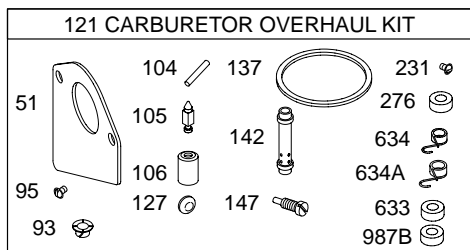

NIKKI

WALBRO

WALBRO

NIKKI