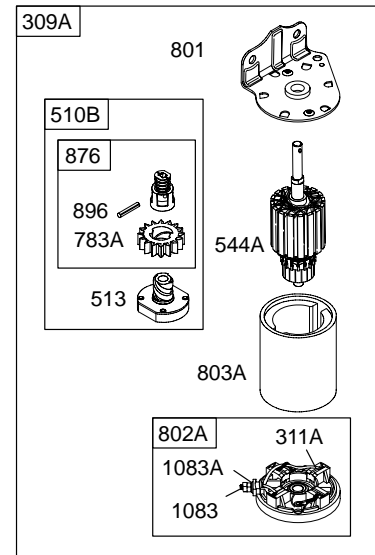

NOTE: All Stators Use No. 1119 Mounting Screw.

NOTE: For Replacement Starter Motor, See Reference 309.

REF. NO.	PART NO.	DESCRIPTION	REF. NO.	PART NO.	DESCRIPTION	REF. NO.	PART NO.	DESCRIPTION
1	496413	Cylinder Assembly	25	696397	Piston Assembly (Standard)	27	691299	Lock-Piston Pin (Used After Code Date 95101500).
2	399265	Kit-Bushing/Seal (Magneto Side)			(Used After Code Date 01060600).	27A	691792	Lock-Piston Pin (Used Before Code Date 95101600).
3	★391086	Seal-Oil (Magneto Side)			696399 Piston Assembly (.020" Oversize)	28	498319	Pin-Piston (Standard)
4	494238	Sump-Engine			(Used After Code Date 01060600).			(Used After Code Date 95101500).
5	494240	Head-Cylinder			696400 Piston Assembly (.030" Oversize)			Note
7	∅★271866	Gasket-Cylinder Head			(Used After Code Date 01060600).			299691 Pin-Piston (Standard)
8	495735	Breather Assembly			499284 Piston Assembly (Standard)			(Used Before Code Date 95101600).
9	∅★27803	Gasket-Breather			(Used After Code Date 01060700).			498320 Pin-Piston (.005" Oversize)
10	691666	Screw (Breather Assembly)			499292 Piston Assembly (.020" Oversize)			(Used After Code Date 95101500).
11	692253	Tube-Breather			(Used Before Code Date 01060700).			391286 Pin-Piston (.005" Oversize)
12	★692226	Gasket-Crankcase (.015" Thick) (Standard)			499292 Piston Assembly (.020" Oversize)			(Used Before Code Date 95101600).
		Note			(Used Before Code Date 01060700).	29	494504	Rod-Connecting (Standard)
		★692406 Gasket-Crankcase (.005" Thick)			696404 Ring Set (.010" Oversize)			Note
		★692405 Gasket-Crankcase (.009" Thick)			(Used After Code Date 01060600).			490469 Rod-Connecting (.020" Undersize)
13	690904	Screw (Cylinder Head)			696405 Ring Set (.020" Oversize)			32 690348 Screw (Connecting Rod) (1 7/8" Long)
13A	691681	Screw (Cylinder Head)	26	696403	Ring Set (Standard)			32A 690356 Screw (Connecting Rod) (1 5/8" Long)
15	690946	Plug-Oil Drain			(Used After Code Date 01060600).			33 262246 Valve-Exhaust
16	693944	Crankshaft (Used After Code Date 95073100).			696406 Ring Set (.030" Oversize)			34 262247 Valve-Intake
16B	693653	Crankshaft (Used Before Code Date 95080100).			(Used After Code Date 01060600).			35 691605 Spring-Valve (Intake)
20	★291675	Seal-Oil (PTO Side)			499996 Ring Set (Standard)			36 691597 Spring-Valve (Exhaust)
22	692125	Screw (Crankcase Cover/Sump)			(Used Before Code Date 01060700).			37 690456 Guard-Flywheel
23	693557	Flywheel (Steel Ring Gear)			392331 Ring Set (Standard Chrome)			
		Note			(Used Before Code Date 01060700).			
		693556 Flywheel (Steel Ring Gear)			498998 Ring Set (.020" Oversize)			
		Used on Type No(s) 1141, 1150.			(Used Before Code Date 01060700).			
24	222698	Key-Flywheel						