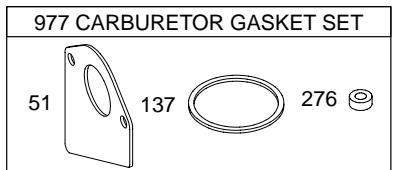

NIKKI

WALBRO

WALBRO

NIKKI