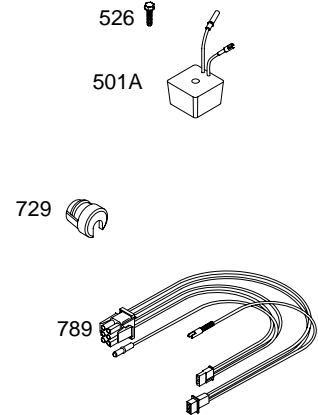

NOTE: All Stators Use No. 1119 Mounting Screw.

NOTE: For Replacement Starter Motor, See Reference 309.

REF. NO.	PART NO.	DESCRIPTION	REF. NO.	PART NO.	DESCRIPTION	REF. NO.	PART NO.	DESCRIPTION
1	496413	Cylinder Assembly	25	696397	Piston Assembly (Standard)	27	691299	Lock-Piston Pin (Used After Code Date 95101500).
2	399265	Kit-Bushing/Seal (Magneto Side)			(Used After Code Date 01060600).	27A	691792	Lock-Piston Pin (Used Before Code Date 95101600).
3	★391086	Seal-Oil (Magneto Side)			696399 Piston Assembly (.020" Oversize)	28	498319	Pin-Piston (Standard)
4	494238	Sump-Engine			(Used After Code Date 01060600).			(Used After Code Date 95101500).
5	494240	Head-Cylinder			696400 Piston Assembly (.030" Oversize)			Note
7	∅★271866	Gasket-Cylinder Head			(Used After Code Date 01060600).			299691 Pin-Piston (Standard)
8	495735	Breather Assembly			499284 Piston Assembly (Standard)			(Used Before Code Date 95101600).
9	∅★27803	Gasket-Breather			(Used After Code Date 01060700).			498320 Pin-Piston (.005" Oversize)
10	691666	Screw (Breather Assembly)			499292 Piston Assembly (.020" Oversize)			(Used After Code Date 95101500).
11	692253	Tube-Breather			(Used Before Code Date 01060700).			391286 Pin-Piston (.005" Oversize)
12	★692226	Gasket-Crankcase (.015" Thick) (Standard)			499292 Piston Assembly (.020" Oversize)			(Used Before Code Date 95101600).
		Note			(Used Before Code Date 01060700).	29	494504	Rod-Connecting (Standard)
		★692406 Gasket-Crankcase (.005" Thick)			696404 Ring Set (.010" Oversize)			Note
		★692405 Gasket-Crankcase (.009" Thick)			(Used After Code Date 01060600).			490469 Rod-Connecting (.020" Undersize)
13	690904	Screw (Cylinder Head)			696405 Ring Set (.020" Oversize)			32 690348 Screw (Connecting Rod) (1 7/8" Long)
13A	691681	Screw (Cylinder Head)	26	696403	Ring Set (Standard)			32A 690356 Screw (Connecting Rod) (1 5/8" Long)
15	690946	Plug-Oil Drain			(Used After Code Date 01060600).			33 262246 Valve-Exhaust
16	693944	Crankshaft (Used After Code Date 95073100).			696406 Ring Set (.030" Oversize)			34 262247 Valve-Intake
16B	693653	Crankshaft (Used Before Code Date 95080100).			(Used After Code Date 01060600).			35 691605 Spring-Valve (Intake)
20	★291675	Seal-Oil (PTO Side)			499996 Ring Set (Standard)			36 691597 Spring-Valve (Exhaust)
22	692125	Screw (Crankcase Cover/Sump)			(Used Before Code Date 01060700).			37 690456 Guard-Flywheel
23	693557	Flywheel (Steel Ring Gear)			392331 Ring Set (Standard Chrome)			
		Note			(Used Before Code Date 01060700).			
		693556 Flywheel (Steel Ring Gear)			498998 Ring Set (.020" Oversize)			
		Used on Type No(s) 1141, 1150.			(Used Before Code Date 01060700).			
24	222698	Key-Flywheel						