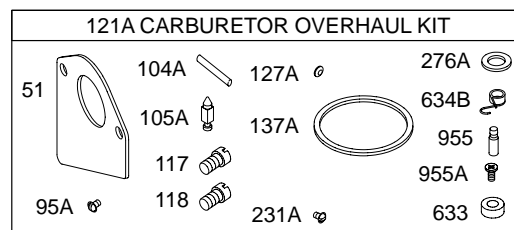

NIKKI

WALBRO

WALBRO

NIKKI