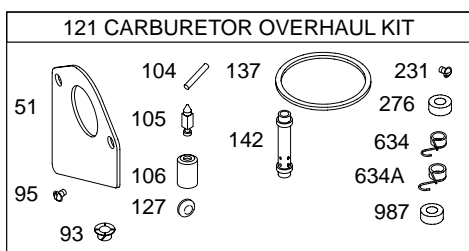

NIKKI

WALBRO

WALBRO

NIKKI