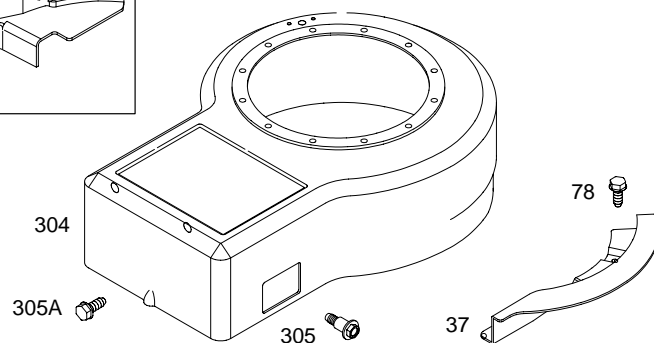

1036 EMISSIONS LABEL

DC ONLY	DUAL CIRCUIT
474	474A
 877A	 877
 1059	 1059
 578	 878

NOTE: All Stators Use Reference 1119 Mounting Screw.

REF. NO.	PART NO.	DESCRIPTION	REF. NO.	PART NO.	DESCRIPTION	REF. NO.	PART NO.	DESCRIPTION		
1	496413	Cylinder Assembly			————— Note —————	32	690356	Screw (Connecting Rod) (1 7/8" Long)		
2	399265	Kit-Bushing/Seal (Magneto Side)			499284 Piston Assembly (Standard) (Used Before Code Date 01060700).	32A	690348	Screw (Connecting Rod) (1 5/8" Long)		
3	★391086	Seal-Oil			499292 Piston Assembly (.020" Oversize) (Used Before Code Date 01060700).	33	262246	Valve-Exhaust		
4	494238	Sump-Engine			26	696403	Ring Set (Standard) (Used After Code Date 01060600).	34	262247	Valve-Intake
5	494240	Head-Cylinder			696404 Ring Set (.010" Oversize) (Used After Code Date 01060600).	35	691605	Spring-Valve (Intake)		
7	★Ø271866	Gasket-Cylinder Head			696405 Ring Set (.020" Oversize) (Used After Code Date 01060600).	36	691597	Spring-Valve (Exhaust)		
8	495735	Breather Assembly			696406 Ring Set (.030" Oversize) (Used After Code Date 01060600).	37	690456	Guard-Flywheel		
9	★Ø27803	Gasket-Breather			————— Note —————	40	690650	Retainer-Valve (Intake)		
10	691666	Screw (Breather Assembly)			499996 Ring Set (Standard) (Used Before Code Date 01060700).	40A	691939	Retainer-Valve (Exhaust)		
11	692253	Tube-Breather			392331 Ring Set (Standard Chrome) (Used Before Code Date 01060700).	42	494553	Keeper-Valve		
11A	691328	Tube-Breather			498998 Ring Set (.020" Oversize) (Used Before Code Date 01060700).	43	691968	Slinger-Governor/Oil		
12	★692226	Gasket-Crankcase (.015" Thick) (Standard)			27	691299	Lock-Piston Pin	45	691811	Tappet-Valve
		————— Note —————			28	498319	Pin-Piston (Standard)	46	697668	Camshaft
		★692406 Gasket-Crankcase (.005" Thick)			————— Note —————			50	691711	Manifold-Intake
		★692405 Gasket-Crankcase (.009" Thick)			498320 Pin-Piston (.005" Oversize)			51	●692284	Gasket-Intake
13	690904	Screw (Cylinder Head)			29	494504	Rod-Connecting (Standard)	51A	★Ø272554	Gasket-Intake
13A	691687	Screw (Cylinder Head)			————— Note —————			53	690227	Stud (Carburetor)
15	690946	Plug-Oil Drain			495490 Rod-Connecting (.020" Undersize)			54	690953	Screw (Intake Manifold)
15A	691680	Plug-Oil Drain						73	691748	Screen-Rotating
16	693944	Crankshaft						74	691655	Screw (Rotating Screen)
20	★291675	Seal-Oil						75	690582	Washer (Flywheel)
22	692125	Screw (Engine Sump)						78	690661	Screw (Flywheel Guard)
23	693557	Flywheel (Steel Ring Gear)						93	690602	Bushing-Throttle Shaft
24	222698	Key-Flywheel						94	498030	Kit-Idle Mixture
25	696397	Piston Assembly (Standard) (Used After Code Date 01060600).						94A	494383	Kit-Idle Mixture
		696399 Piston Assembly (.020" Oversize) (Used After Code Date 01060600).						95	●691636	Screw (Throttle Valve)
		696400 Piston Assembly (.030" Oversize) (Used After Code Date 01060600).						95A	●690718	Screw (Throttle Valve)
								98	495800	Kit-Idle Speed
								98A	694907	Kit-Idle Speed
								104	●690525	Pin-Float Hinge
								104A	●694918	Pin-Float Hinge
								105	●231855	Valve-Float Needle
								105A	●694922	Valve-Float Needle
								106	●690577	Seat-Inlet (Gravity Feed)
								————— Note —————		
								●691780	Seat-Inlet (Pump Feed)	