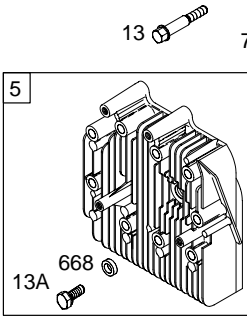

1058 OPERATOR'S MANUAL