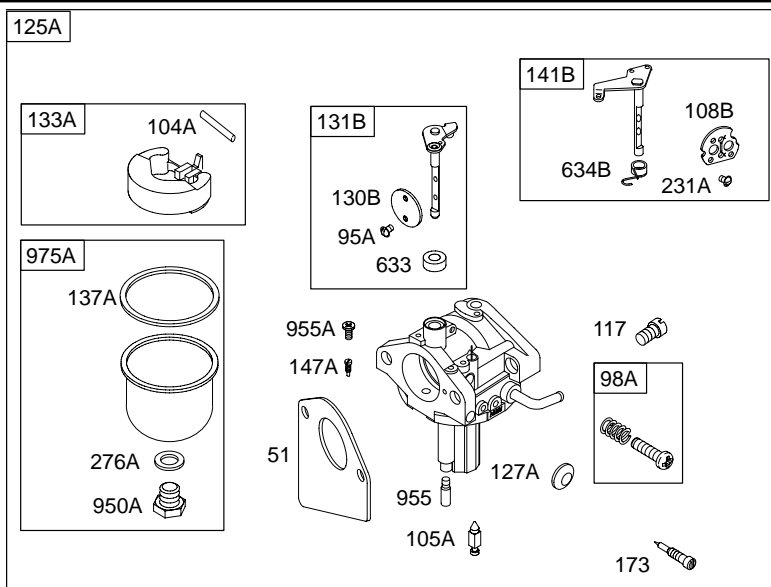

NIKKI

WALBRO

WALBRO

NIKKI