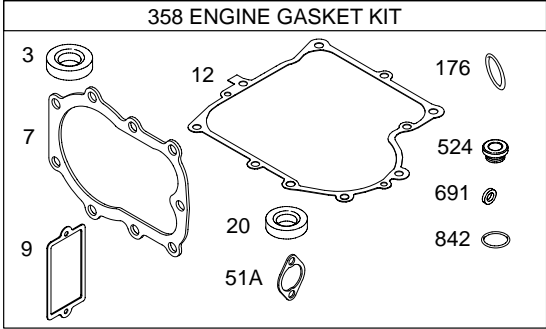

1058 OPERATOR'S MANUAL