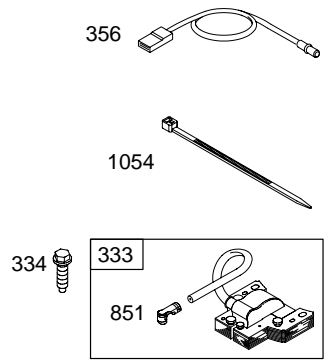

1036 EMISSIONS LABEL

DC ONLY	DUAL CIRCUIT
474	474A
 877A	 877
 1059	 1059
 578	 878

NOTE: All Stators Use Reference 1119 Mounting Screw.

REF. NO.	PART NO.	DESCRIPTION	REF. NO.	PART NO.	DESCRIPTION	REF. NO.	PART NO.	DESCRIPTION		
1	496413	Cylinder Assembly			————— Note —————	32	690356	Screw (Connecting Rod) (1 7/8" Long)		
2	399265	Kit-Bushing/Seal (Magneto Side)			499284 Piston Assembly (Standard) (Used Before Code Date 01060700).	32A	690348	Screw (Connecting Rod) (1 5/8" Long)		
3	★391086	Seal-Oil			499292 Piston Assembly (.020" Oversize) (Used Before Code Date 01060700).	33	262246	Valve-Exhaust		
4	494238	Sump-Engine			26	696403	Ring Set (Standard) (Used After Code Date 01060600).	34	262247	Valve-Intake
5	494240	Head-Cylinder			696404 Ring Set (.010" Oversize) (Used After Code Date 01060600).	35	691605	Spring-Valve (Intake)		
7	★Ø271866	Gasket-Cylinder Head			696405 Ring Set (.020" Oversize) (Used After Code Date 01060600).	36	691597	Spring-Valve (Exhaust)		
8	495735	Breather Assembly			696406 Ring Set (.030" Oversize) (Used After Code Date 01060600).	37	690456	Guard-Flywheel		
9	★Ø27803	Gasket-Breather			————— Note —————	40	690650	Retainer-Valve (Intake)		
10	691666	Screw (Breather Assembly)			499996 Ring Set (Standard) (Used Before Code Date 01060700).	40A	691939	Retainer-Valve (Exhaust)		
11	692253	Tube-Breather			392331 Ring Set (Standard Chrome) (Used Before Code Date 01060700).	42	494553	Keeper-Valve		
11A	691328	Tube-Breather			498998 Ring Set (.020" Oversize) (Used Before Code Date 01060700).	43	691968	Slinger-Governor/Oil		
12	★692226	Gasket-Crankcase (.015" Thick) (Standard)			27	691299	Lock-Piston Pin	45	691811	Tappet-Valve
		————— Note —————			28	498319	Pin-Piston (Standard)	46	697668	Camshaft
		★692406 Gasket-Crankcase (.005" Thick)			————— Note —————			50	691711	Manifold-Intake
		★692405 Gasket-Crankcase (.009" Thick)			498320 Pin-Piston (.005" Oversize)			51	●692284	Gasket-Intake
13	690904	Screw (Cylinder Head)			29	494504	Rod-Connecting (Standard)	51A	★Ø272554	Gasket-Intake
13A	691687	Screw (Cylinder Head)			————— Note —————			53	690227	Stud (Carburetor)
15	690946	Plug-Oil Drain			495490 Rod-Connecting (.020" Undersize)			54	690953	Screw (Intake Manifold)
15A	691680	Plug-Oil Drain						73	691748	Screen-Rotating
16	693944	Crankshaft						74	691655	Screw (Rotating Screen)
20	★291675	Seal-Oil						75	690582	Washer (Flywheel)
22	692125	Screw (Engine Sump)						78	690661	Screw (Flywheel Guard)
23	693557	Flywheel (Steel Ring Gear)						93	690602	Bushing-Throttle Shaft
24	222698	Key-Flywheel						94	498030	Kit-Idle Mixture
25	696397	Piston Assembly (Standard) (Used After Code Date 01060600).						94A	494383	Kit-Idle Mixture
		696399 Piston Assembly (.020" Oversize) (Used After Code Date 01060600).						95	●691636	Screw (Throttle Valve)
		696400 Piston Assembly (.030" Oversize) (Used After Code Date 01060600).						95A	●690718	Screw (Throttle Valve)
								98	495800	Kit-Idle Speed
								98A	694907	Kit-Idle Speed
								104	●690525	Pin-Float Hinge
								104A	●694918	Pin-Float Hinge
								105	●231855	Valve-Float Needle
								105A	●694922	Valve-Float Needle
								106	●690577	Seat-Inlet (Gravity Feed)
								————— Note —————		
								●691780	Seat-Inlet (Pump Feed)	