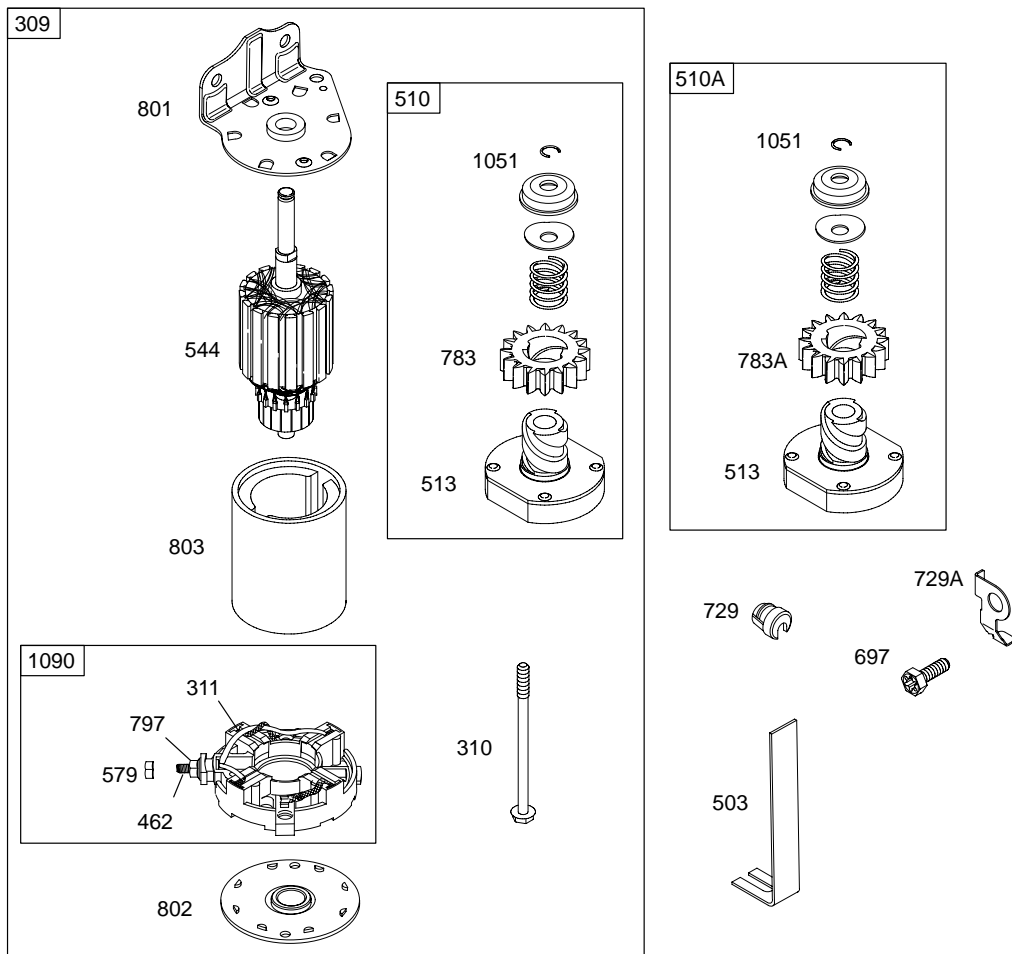

1036 EMISSIONS LABEL

DC ONLY	DUAL CIRCUIT
474	474A
 877A	 877
 1059	 1059
 578	 878

NOTE: All Stators Use Reference 1119 Mounting Screw.

REF. NO.	PART NO.	DESCRIPTION	REF. NO.	PART NO.	DESCRIPTION	REF. NO.	PART NO.	DESCRIPTION		
1	496413	Cylinder Assembly			————— Note —————	32	690356	Screw (Connecting Rod) (1 7/8" Long)		
2	399265	Kit-Bushing/Seal (Magneto Side)			499284 Piston Assembly (Standard) (Used Before Code Date 01060700).	32A	690348	Screw (Connecting Rod) (1 5/8" Long)		
3	★391086	Seal-Oil			499292 Piston Assembly (.020" Oversize) (Used Before Code Date 01060700).	33	262246	Valve-Exhaust		
4	494238	Sump-Engine			26	696403	Ring Set (Standard) (Used After Code Date 01060600).	34	262247	Valve-Intake
5	494240	Head-Cylinder			696404 Ring Set (.010" Oversize) (Used After Code Date 01060600).	35	691605	Spring-Valve (Intake)		
7	★Ø271866	Gasket-Cylinder Head			696405 Ring Set (.020" Oversize) (Used After Code Date 01060600).	36	691597	Spring-Valve (Exhaust)		
8	495735	Breather Assembly			696406 Ring Set (.030" Oversize) (Used After Code Date 01060600).	37	690456	Guard-Flywheel		
9	★Ø27803	Gasket-Breather			————— Note —————	40	690650	Retainer-Valve (Intake)		
10	691666	Screw (Breather Assembly)			499996 Ring Set (Standard) (Used Before Code Date 01060700).	40A	691939	Retainer-Valve (Exhaust)		
11	692253	Tube-Breather			392331 Ring Set (Standard Chrome) (Used Before Code Date 01060700).	42	494553	Keeper-Valve		
11A	691328	Tube-Breather			498998 Ring Set (.020" Oversize) (Used Before Code Date 01060700).	43	691968	Slinger-Governor/Oil		
12	★692226	Gasket-Crankcase (.015" Thick) (Standard)			27	691299	Lock-Piston Pin	45	691811	Tappet-Valve
		————— Note —————			28	498319	Pin-Piston (Standard)	46	697668	Camshaft
		★692406 Gasket-Crankcase (.005" Thick)			————— Note —————			50	691711	Manifold-Intake
		★692405 Gasket-Crankcase (.009" Thick)			498320 Pin-Piston (.005" Oversize)			51	●692284	Gasket-Intake
13	690904	Screw (Cylinder Head)			29	494504	Rod-Connecting (Standard)	51A	★Ø272554	Gasket-Intake
13A	691687	Screw (Cylinder Head)			————— Note —————			53	690227	Stud (Carburetor)
15	690946	Plug-Oil Drain			495490 Rod-Connecting (.020" Undersize)			54	690953	Screw (Intake Manifold)
15A	691680	Plug-Oil Drain						73	691748	Screen-Rotating
16	693944	Crankshaft						74	691655	Screw (Rotating Screen)
20	★291675	Seal-Oil						75	690582	Washer (Flywheel)
22	692125	Screw (Engine Sump)						78	690661	Screw (Flywheel Guard)
23	693557	Flywheel (Steel Ring Gear)						93	690602	Bushing-Throttle Shaft
24	222698	Key-Flywheel						94	498030	Kit-Idle Mixture
25	696397	Piston Assembly (Standard) (Used After Code Date 01060600).						94A	494383	Kit-Idle Mixture
		696399 Piston Assembly (.020" Oversize) (Used After Code Date 01060600).						95	●691636	Screw (Throttle Valve)
		696400 Piston Assembly (.030" Oversize) (Used After Code Date 01060600).						95A	●690718	Screw (Throttle Valve)
								98	495800	Kit-Idle Speed
								98A	694907	Kit-Idle Speed
								104	●690525	Pin-Float Hinge
								104A	●694918	Pin-Float Hinge
								105	●231855	Valve-Float Needle
								105A	●694922	Valve-Float Needle
								106	●690577	Seat-Inlet (Gravity Feed)
								————— Note —————		
								●691780	Seat-Inlet (Pump Feed)	