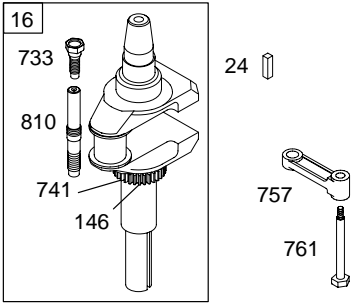

1058 OPERATOR'S MANUAL