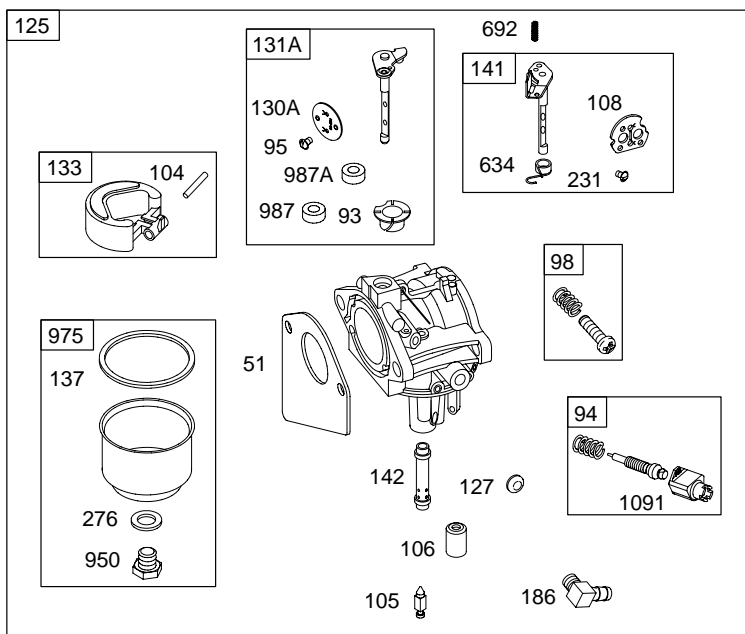

NIKKI

WALBRO

WALBRO

NIKKI