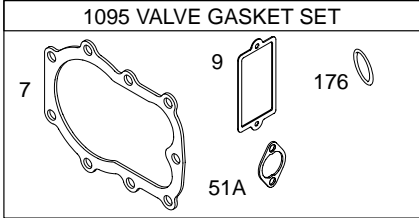

1058 OPERATOR'S MANUAL