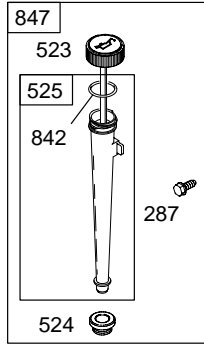

28V700

1058 OPERATOR'S MANUAL