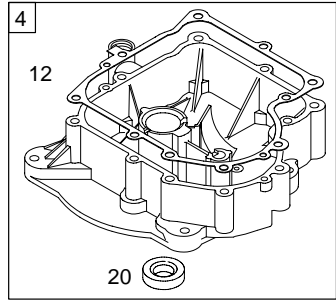

1058 OPERATOR'S MANUAL