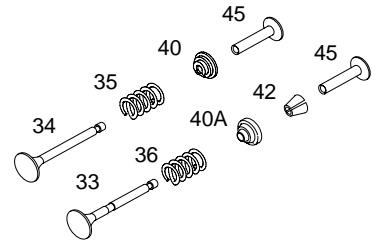

28V700

1058 OPERATOR'S MANUAL