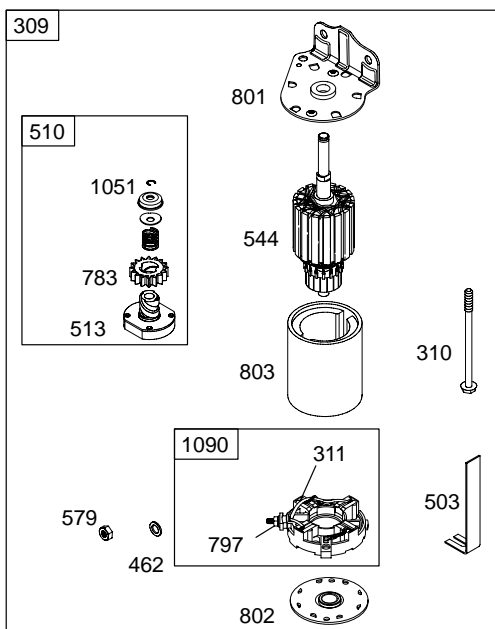

WALBRO

NIKKI

313700

1019 LABEL KIT

1036 EMISSION LABEL

NOTE: All stators use Reference 1119 mounting screw.

NOTE: The proper flywheel part number and/or the alternator magnet size will determine the alternator type or output. See repair instruction manual for additional information.