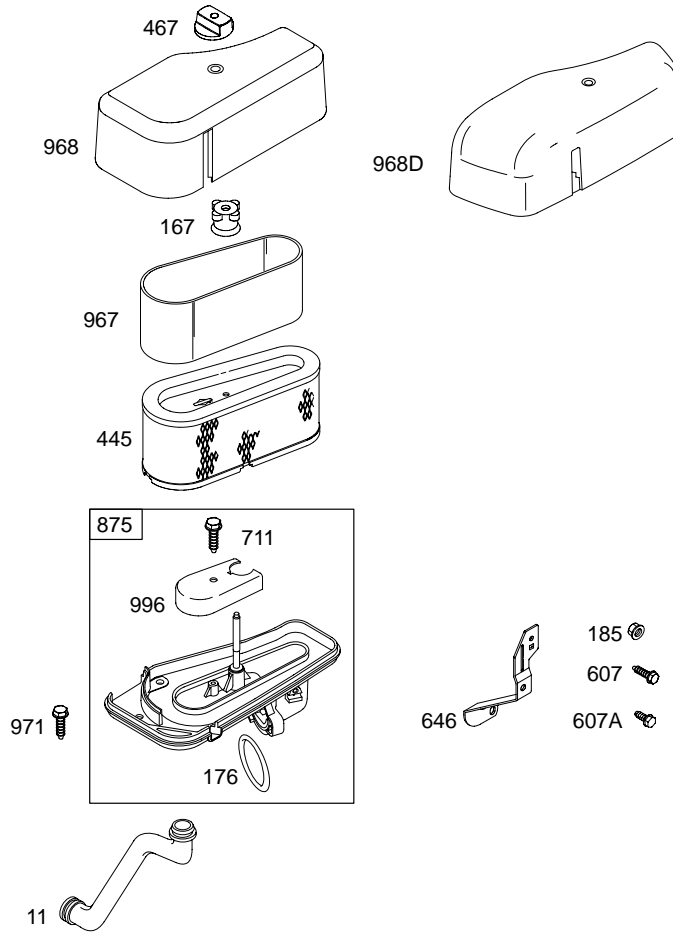

WALBRO

NIKKI

313700

1019 LABEL KIT

1036 EMISSION LABEL

NOTE: All stators use Reference 1119 mounting screw.

NOTE: The proper flywheel part number and/or the alternator magnet size will determine the alternator type or output. See repair instruction manual for additional information.