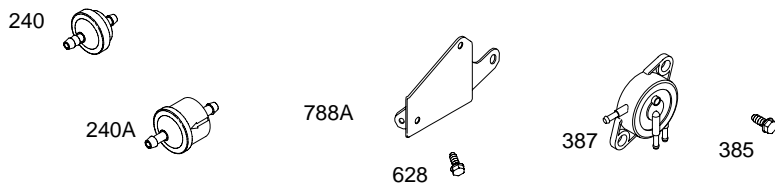

WALBRO

NIKKI

313700

1019 LABEL KIT

1036 EMISSION LABEL

NOTE: All stators use Reference 1119 mounting screw.

NOTE: The proper flywheel part number and/or the alternator magnet size will determine the alternator type or output. See repair instruction manual for additional information.