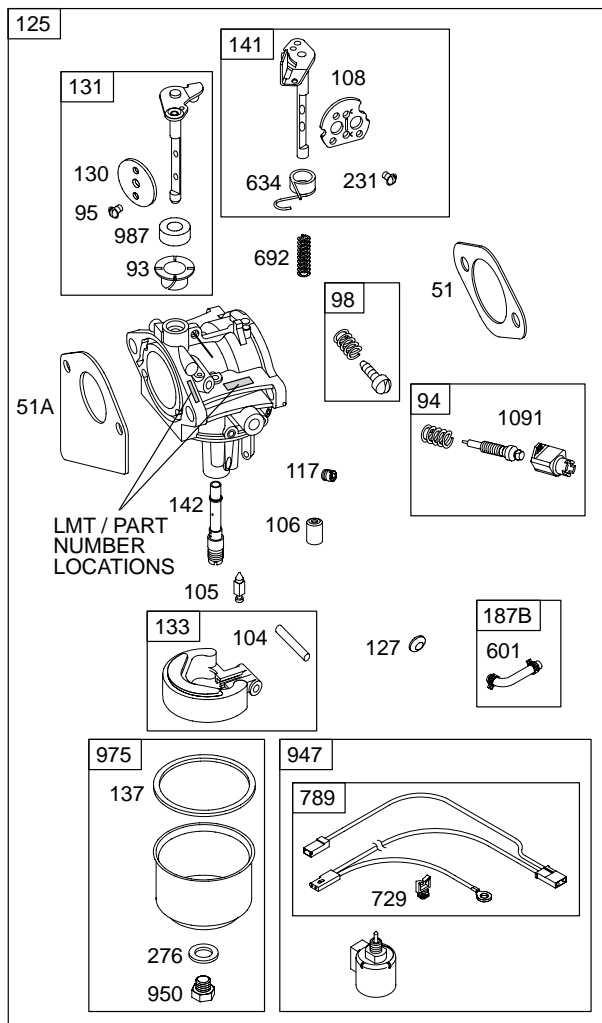

WALBRO

NIKKI

313700

1019 LABEL KIT

1036 EMISSION LABEL

NOTE: All stators use Reference 1119 mounting screw.

NOTE: The proper flywheel part number and/or the alternator magnet size will determine the alternator type or output. See repair instruction manual for additional information.