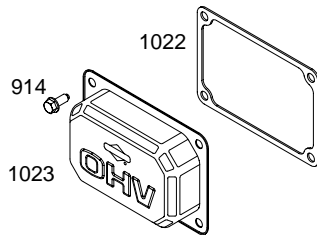

313700

Illustrated Parts List

Model Series

313700

TYPE NUMBERS
0112 through 0163.

TABLE OF CONTENTS

Air Cleaner	7
Alternator	9
Blower Housing	6
Cam	3
Carburetor	5
Controls	9
Crankcase Cover/Sump	2
Crankshaft	3
Cylinder	2
Electric Starter	8
Flywheel	8
Fuel	7
Head	4
Ignition	9
Kits/Gaskets – Carburetor	5
Kits/Gaskets – Engine	2
Kits/Gaskets – Valve	4
Muffler	7
Oil	3
Piston	3

WALBRO

NIKKI

313700

1019 LABEL KIT

1036 EMISSION LABEL

NOTE: All stators use Reference 1119 mounting screw.

NOTE: The proper flywheel part number and/or the alternator magnet size will determine the alternator type or output. See repair instruction manual for additional information.