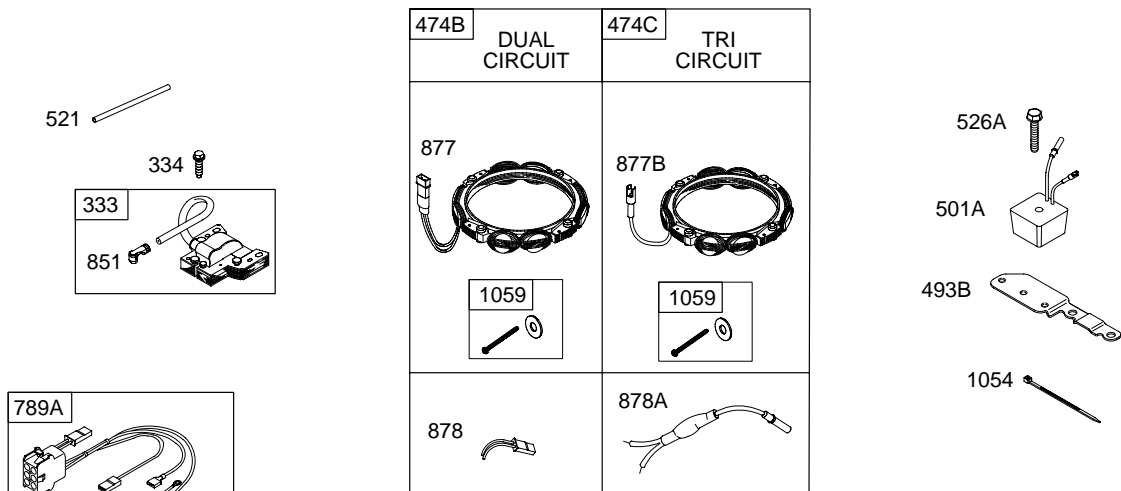

WALBRO

NIKKI

313700

1019 LABEL KIT

1036 EMISSION LABEL

NOTE: All stators use Reference 1119 mounting screw.

NOTE: The proper flywheel part number and/or the alternator magnet size will determine the alternator type or output. See repair instruction manual for additional information.