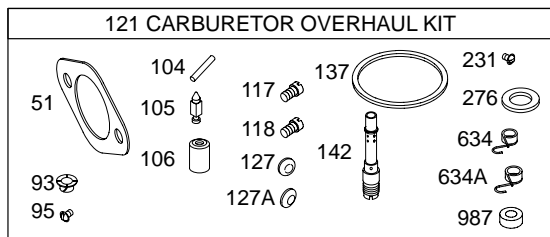

WALBRO

NIKKI

313700

1019 LABEL KIT

1036 EMISSION LABEL

NOTE: All stators use Reference 1119 mounting screw.

NOTE: The proper flywheel part number and/or the alternator magnet size will determine the alternator type or output. See repair instruction manual for additional information.