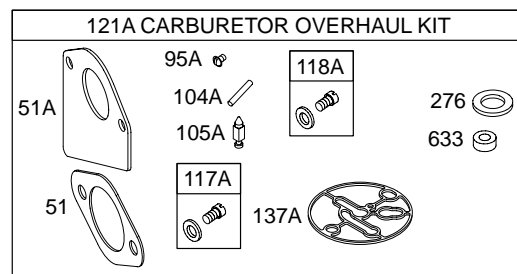

WALBRO

NIKKI

313700

1019 LABEL KIT

1036 EMISSION LABEL

NOTE: All stators use Reference 1119 mounting screw.

NOTE: The proper flywheel part number and/or the alternator magnet size will determine the alternator type or output. See repair instruction manual for additional information.