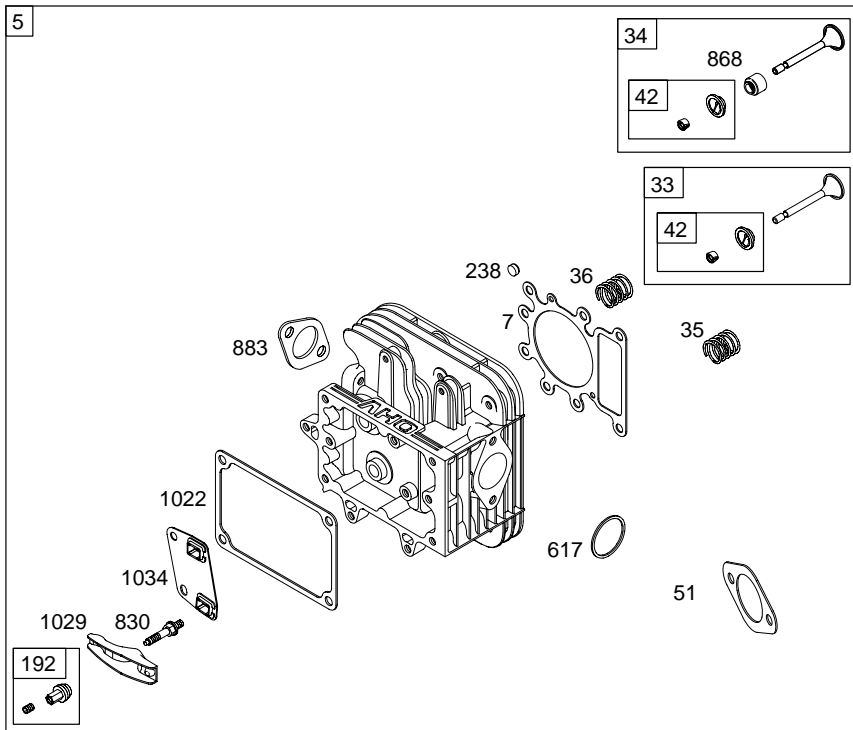

313700

Illustrated Parts List

Model Series

313700

TYPE NUMBERS
0112 through 0163.

TABLE OF CONTENTS

Air Cleaner	7
Alternator	9
Blower Housing	6
Cam	3
Carburetor	5
Controls	9
Crankcase Cover/Sump	2
Crankshaft	3
Cylinder	2
Electric Starter	8
Flywheel	8
Fuel	7
Head	4
Ignition	9
Kits/Gaskets – Carburetor	5
Kits/Gaskets – Engine	2
Kits/Gaskets – Valve	4
Muffler	7
Oil	3
Piston	3

WALBRO

NIKKI

313700

1019 LABEL KIT

1036 EMISSION LABEL

NOTE: All stators use Reference 1119 mounting screw.

NOTE: The proper flywheel part number and/or the alternator magnet size will determine the alternator type or output. See repair instruction manual for additional information.