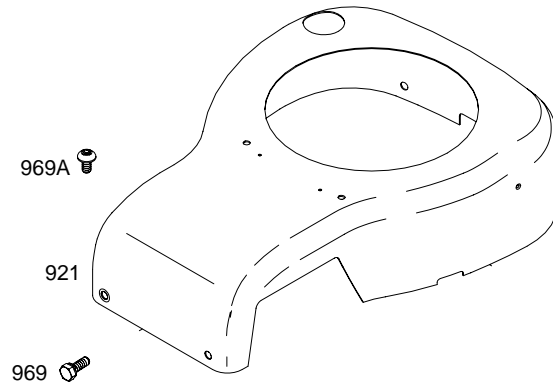

WALBRO

NIKKI

313700

1019 LABEL KIT

1036 EMISSION LABEL

NOTE: All stators use Reference 1119 mounting screw.

NOTE: The proper flywheel part number and/or the alternator magnet size will determine the alternator type or output. See repair instruction manual for additional information.