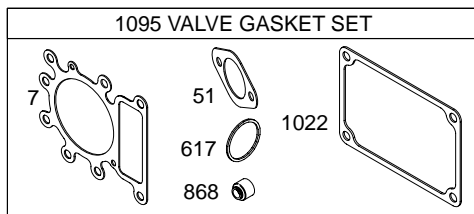

313700

Illustrated Parts List

Model Series

313700

TYPE NUMBERS
0112 through 0163.

TABLE OF CONTENTS

Air Cleaner	7
Alternator	9
Blower Housing	6
Cam	3
Carburetor	5
Controls	9
Crankcase Cover/Sump	2
Crankshaft	3
Cylinder	2
Electric Starter	8
Flywheel	8
Fuel	7
Head	4
Ignition	9
Kits/Gaskets – Carburetor	5
Kits/Gaskets – Engine	2
Kits/Gaskets – Valve	4
Muffler	7
Oil	3
Piston	3

WALBRO

NIKKI

313700

1019 LABEL KIT

1036 EMISSION LABEL

NOTE: All stators use Reference 1119 mounting screw.

NOTE: The proper flywheel part number and/or the alternator magnet size will determine the alternator type or output. See repair instruction manual for additional information.