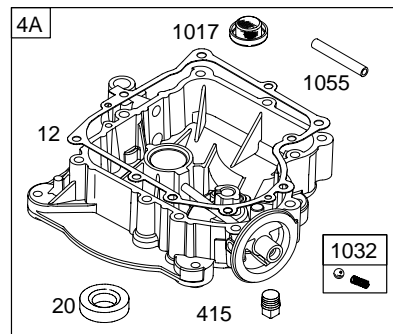

313700

Illustrated Parts List

Model Series

313700

TYPE NUMBERS
0112 through 0163.

TABLE OF CONTENTS

Air Cleaner	7
Alternator	9
Blower Housing	6
Cam	3
Carburetor	5
Controls	9
Crankcase Cover/Sump	2
Crankshaft	3
Cylinder	2
Electric Starter	8
Flywheel	8
Fuel	7
Head	4
Ignition	9
Kits/Gaskets – Carburetor	5
Kits/Gaskets – Engine	2
Kits/Gaskets – Valve	4
Muffler	7
Oil	3
Piston	3

WALBRO

NIKKI

313700

1019 LABEL KIT

1036 EMISSION LABEL

NOTE: All stators use Reference 1119 mounting screw.

NOTE: The proper flywheel part number and/or the alternator magnet size will determine the alternator type or output. See repair instruction manual for additional information.