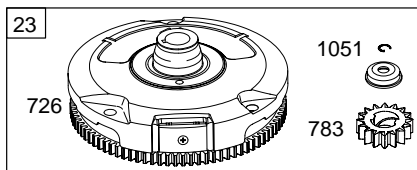

WALBRO

NIKKI

313700

1019 LABEL KIT

1036 EMISSION LABEL

NOTE: All stators use Reference 1119 mounting screw.

NOTE: The proper flywheel part number and/or the alternator magnet size will determine the alternator type or output. See repair instruction manual for additional information.