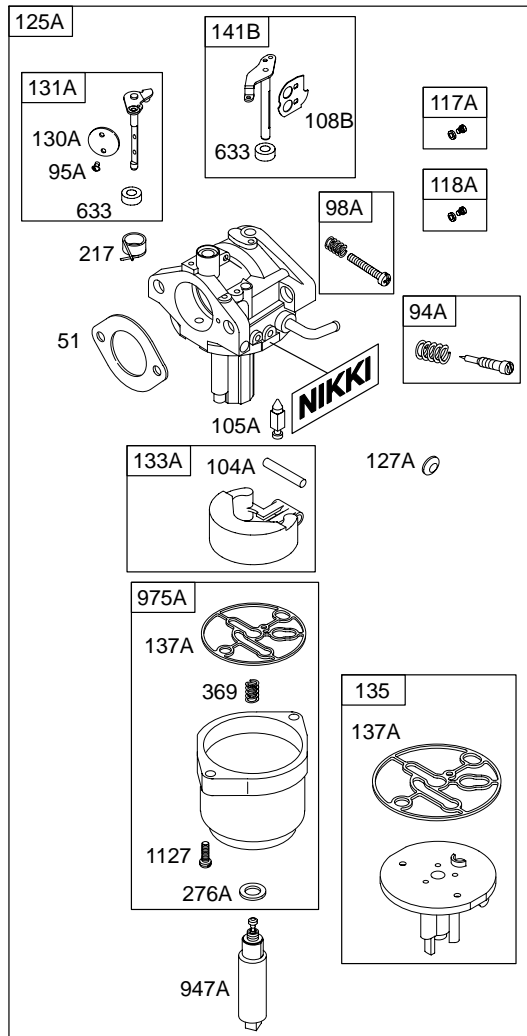

WALBRO

NIKKI

313700

1019 LABEL KIT

1036 EMISSION LABEL

NOTE: All stators use Reference 1119 mounting screw.

NOTE: The proper flywheel part number and/or the alternator magnet size will determine the alternator type or output. See repair instruction manual for additional information.