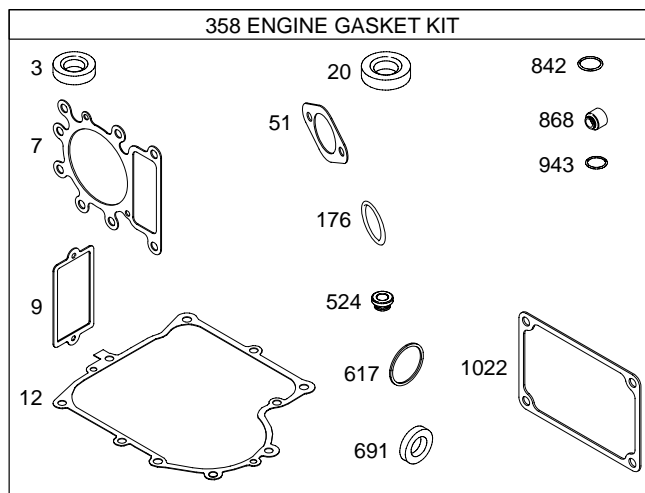

313700

Illustrated Parts List

Model Series

313700

TYPE NUMBERS
0112 through 0163.

TABLE OF CONTENTS

Air Cleaner	7
Alternator	9
Blower Housing	6
Cam	3
Carburetor	5
Controls	9
Crankcase Cover/Sump	2
Crankshaft	3
Cylinder	2
Electric Starter	8
Flywheel	8
Fuel	7
Head	4
Ignition	9
Kits/Gaskets – Carburetor	5
Kits/Gaskets – Engine	2
Kits/Gaskets – Valve	4
Muffler	7
Oil	3
Piston	3

WALBRO

NIKKI

313700

1019 LABEL KIT

1036 EMISSION LABEL

NOTE: All stators use Reference 1119 mounting screw.

NOTE: The proper flywheel part number and/or the alternator magnet size will determine the alternator type or output. See repair instruction manual for additional information.