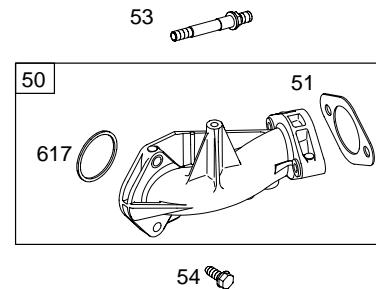

313700

Illustrated Parts List

Model Series

313700

TYPE NUMBERS
0112 through 0163.

TABLE OF CONTENTS

Air Cleaner	7
Alternator	9
Blower Housing	6
Cam	3
Carburetor	5
Controls	9
Crankcase Cover/Sump	2
Crankshaft	3
Cylinder	2
Electric Starter	8
Flywheel	8
Fuel	7
Head	4
Ignition	9
Kits/Gaskets – Carburetor	5
Kits/Gaskets – Engine	2
Kits/Gaskets – Valve	4
Muffler	7
Oil	3
Piston	3

WALBRO

NIKKI

313700

1019 LABEL KIT

1036 EMISSION LABEL

NOTE: All stators use Reference 1119 mounting screw.

NOTE: The proper flywheel part number and/or the alternator magnet size will determine the alternator type or output. See repair instruction manual for additional information.