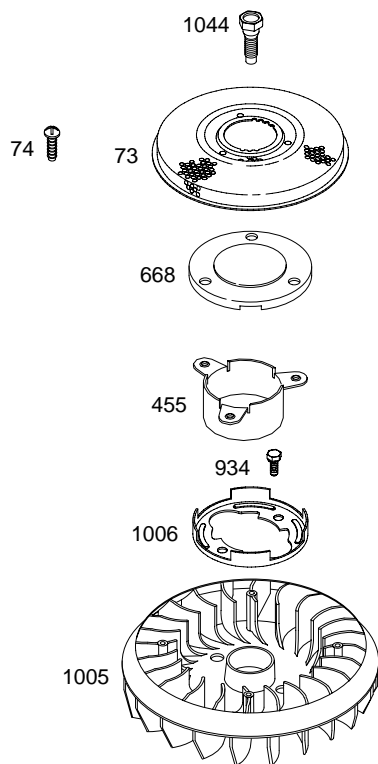

WALBRO

NIKKI

313700

1019 LABEL KIT

1036 EMISSION LABEL

NOTE: All stators use Reference 1119 mounting screw.

NOTE: The proper flywheel part number and/or the alternator magnet size will determine the alternator type or output. See repair instruction manual for additional information.