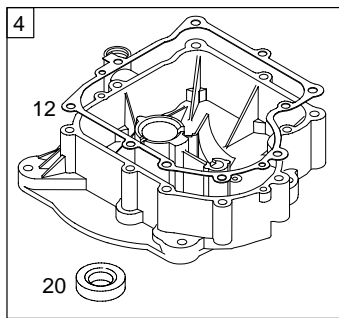

WALBRO

NIKKI

313700

1019 LABEL KIT

1036 EMISSION LABEL

NOTE: All stators use Reference 1119 mounting screw.

NOTE: The proper flywheel part number and/or the alternator magnet size will determine the alternator type or output. See repair instruction manual for additional information.