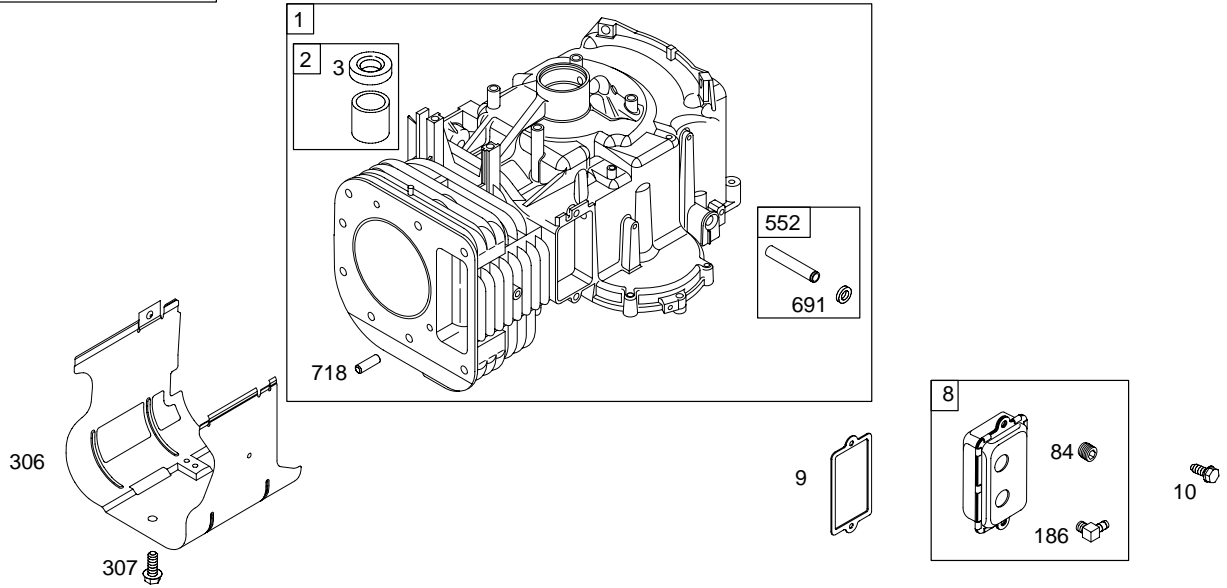

313700

Illustrated Parts List

Model Series

313700

TYPE NUMBERS
0112 through 0163.

TABLE OF CONTENTS

Air Cleaner	7
Alternator	9
Blower Housing	6
Cam	3
Carburetor	5
Controls	9
Crankcase Cover/Sump	2
Crankshaft	3
Cylinder	2
Electric Starter	8
Flywheel	8
Fuel	7
Head	4
Ignition	9
Kits/Gaskets – Carburetor	5
Kits/Gaskets – Engine	2
Kits/Gaskets – Valve	4
Muffler	7
Oil	3
Piston	3

WALBRO

NIKKI

313700

1019 LABEL KIT

1036 EMISSION LABEL

NOTE: All stators use Reference 1119 mounting screw.

NOTE: The proper flywheel part number and/or the alternator magnet size will determine the alternator type or output. See repair instruction manual for additional information.