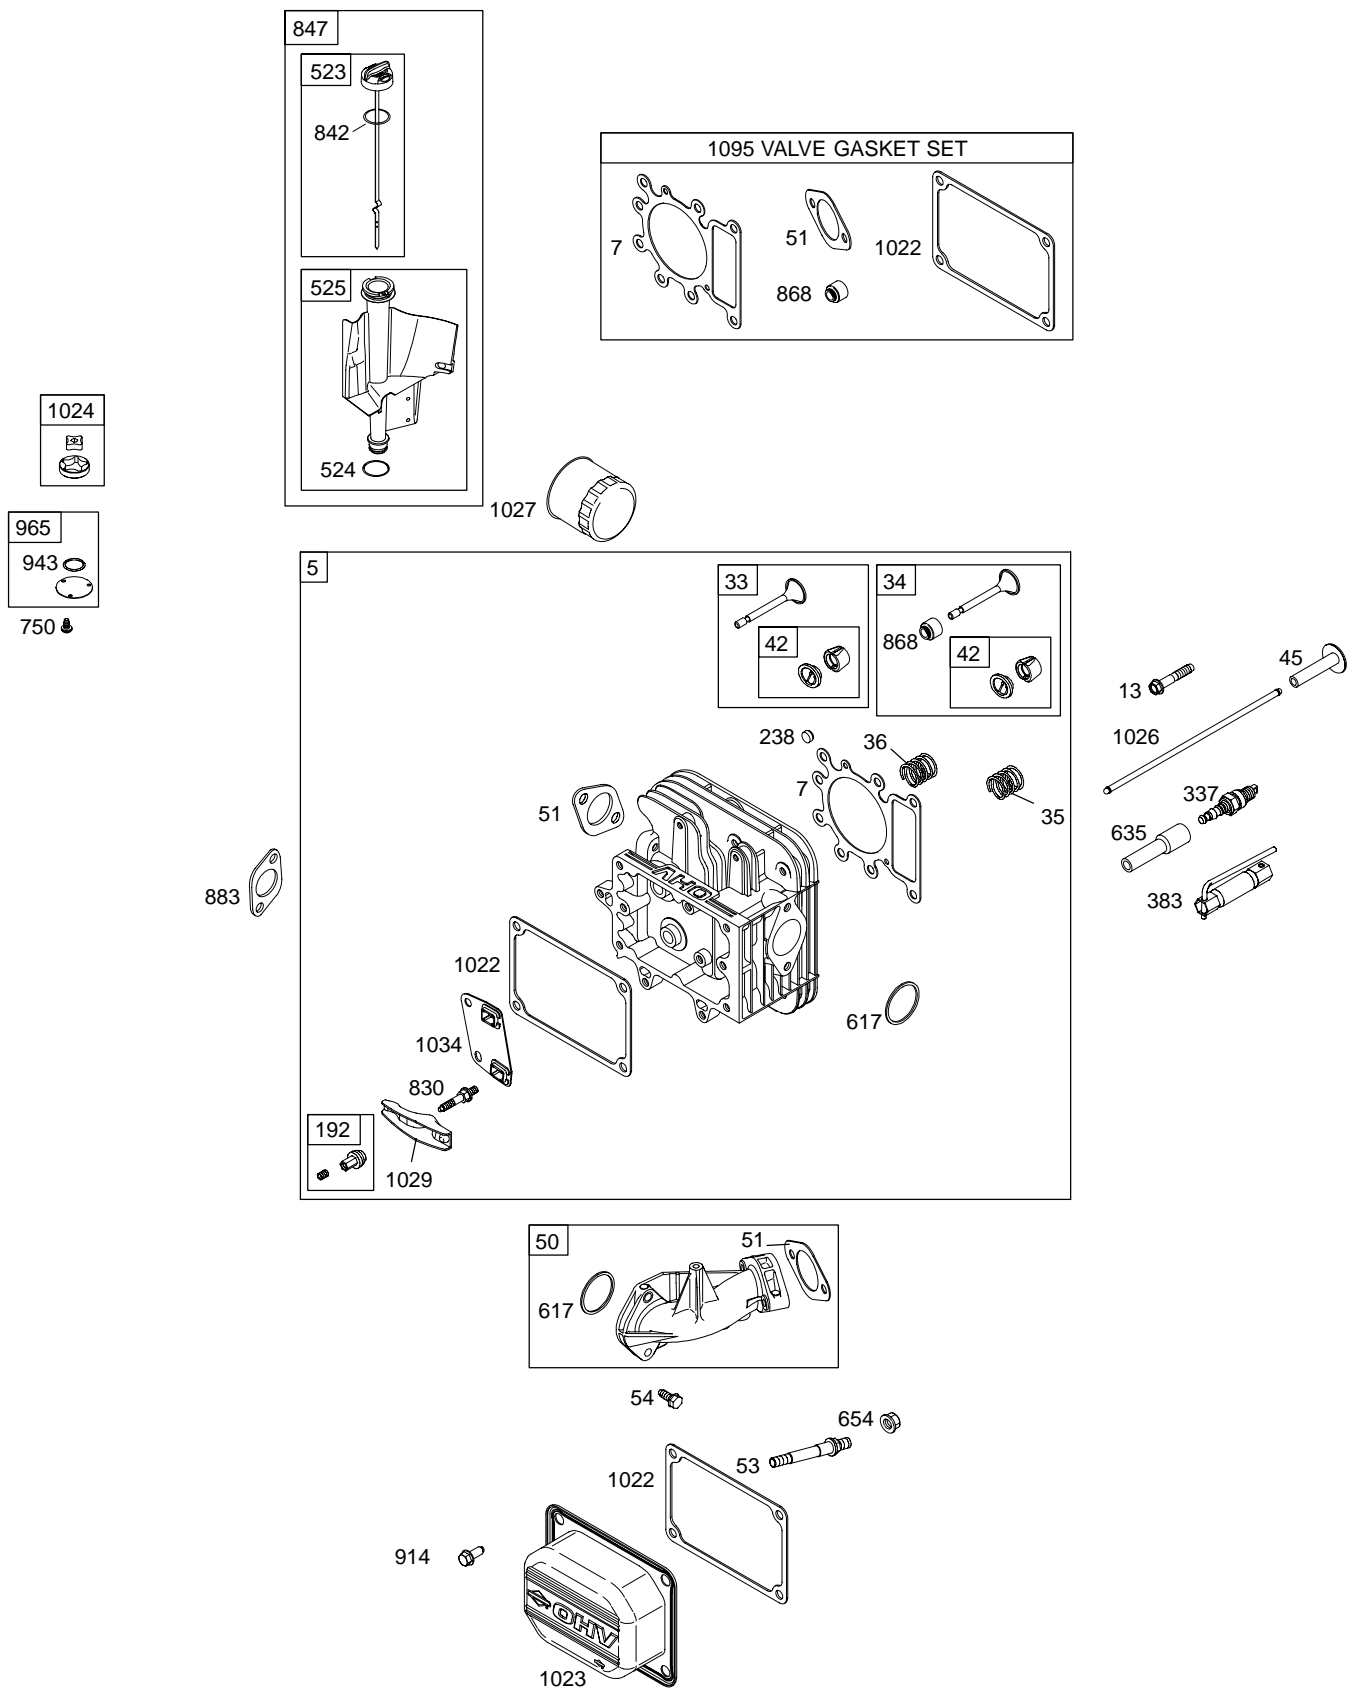

Illustrations cover a range of engines. Parts shown without corresponding text may not be used on your specific engine.
5534-3 Assemblies include all parts shown in frames.