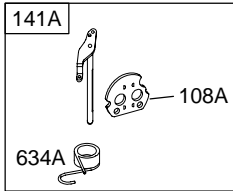

31B700

Illustrations cover a range of engines. Parts shown without corresponding text may not be used on your specific engine.