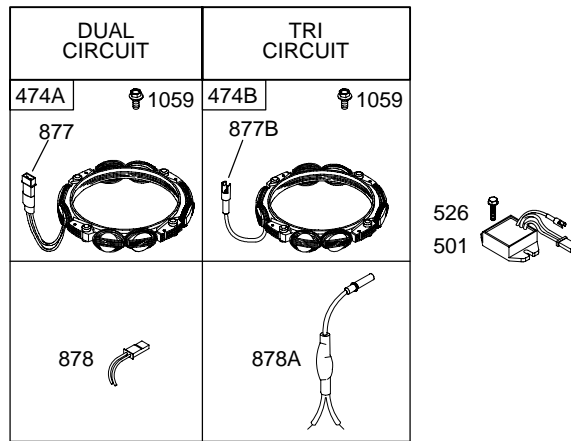

1036 EMISSION LABEL

823

677

NOTE: All stators use a No. 1119 mounting screw.

NOTE: The proper flywheel part number and/or the alternator magnet size will determine the alternator type or output. See repair instruction manual for additional information.