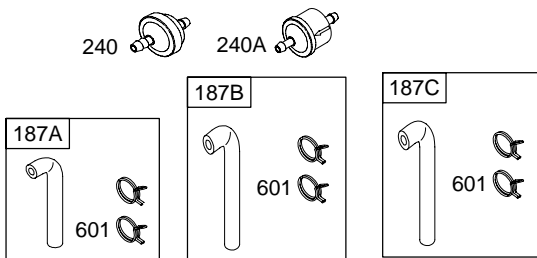

31B700

Illustrated Parts List Model Series 31B700

TYPE NUMBERS
0101, 0120, 0420.

TABLE OF CONTENTS

Air Cleaner	5
Alternator	7
Blower Housing	5
Camshaft	2
Carburetor	4
Controls	7
Crankshaft	2
Cylinder	2
Cylinder Head	3
Electric Starter	7
Engine Sump	2
Exhaust System	5
Flywheel	6
Fuel Supply	4
Gasket Set – Engine	2
Gasket Set – Valve	3
Governor Spring	7
Ignition	7
Kit – Carburetor Overhaul	4
Lubrication	3
Piston, Rings, Connecting Rod	2
Valves	3

Illustrations cover a range of engines. Parts shown without corresponding text may not be used on your specific engine.
 5534-3 Assemblies include all parts shown in frames.

31B700

Illustrations cover a range of engines. Parts shown without corresponding text may not be used on your specific engine.