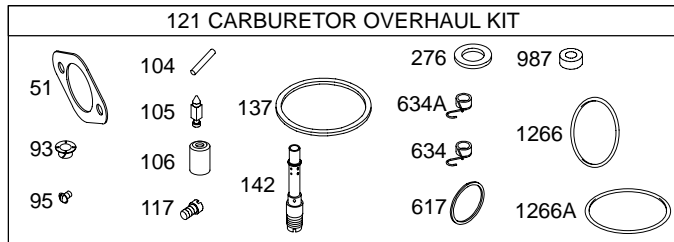

31B700

Illustrated Parts List Model Series 31B700

TYPE NUMBERS
0101, 0120, 0420.

TABLE OF CONTENTS

Air Cleaner	5
Alternator	7
Blower Housing	5
Camshaft	2
Carburetor	4
Controls	7
Crankshaft	2
Cylinder	2
Cylinder Head	3
Electric Starter	7
Engine Sump	2
Exhaust System	5
Flywheel	6
Fuel Supply	4
Gasket Set – Engine	2
Gasket Set – Valve	3
Governor Spring	7
Ignition	7
Kit – Carburetor Overhaul	4
Lubrication	3
Piston, Rings, Connecting Rod	2
Valves	3

Illustrations cover a range of engines. Parts shown without corresponding text may not be used on your specific engine.
 5534-3 Assemblies include all parts shown in frames.

31B700

Illustrations cover a range of engines. Parts shown without corresponding text may not be used on your specific engine.