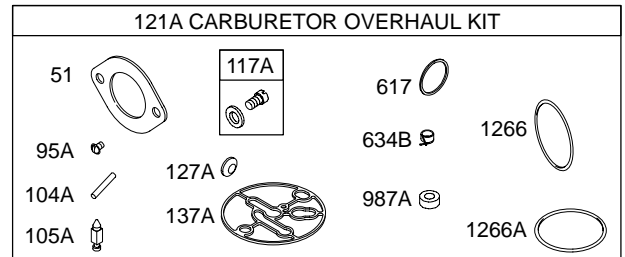

31B700

Illustrated Parts List Model Series 31B700

TYPE NUMBERS
0101, 0120, 0420.

TABLE OF CONTENTS

Air Cleaner	5
Alternator	7
Blower Housing	5
Camshaft	2
Carburetor	4
Controls	7
Crankshaft	2
Cylinder	2
Cylinder Head	3
Electric Starter	7
Engine Sump	2
Exhaust System	5
Flywheel	6
Fuel Supply	4
Gasket Set – Engine	2
Gasket Set – Valve	3
Governor Spring	7
Ignition	7
Kit – Carburetor Overhaul	4
Lubrication	3
Piston, Rings, Connecting Rod	2
Valves	3

Illustrations cover a range of engines. Parts shown without corresponding text may not be used on your specific engine.
 5534-3 Assemblies include all parts shown in frames.

31B700

Illustrations cover a range of engines. Parts shown without corresponding text may not be used on your specific engine.