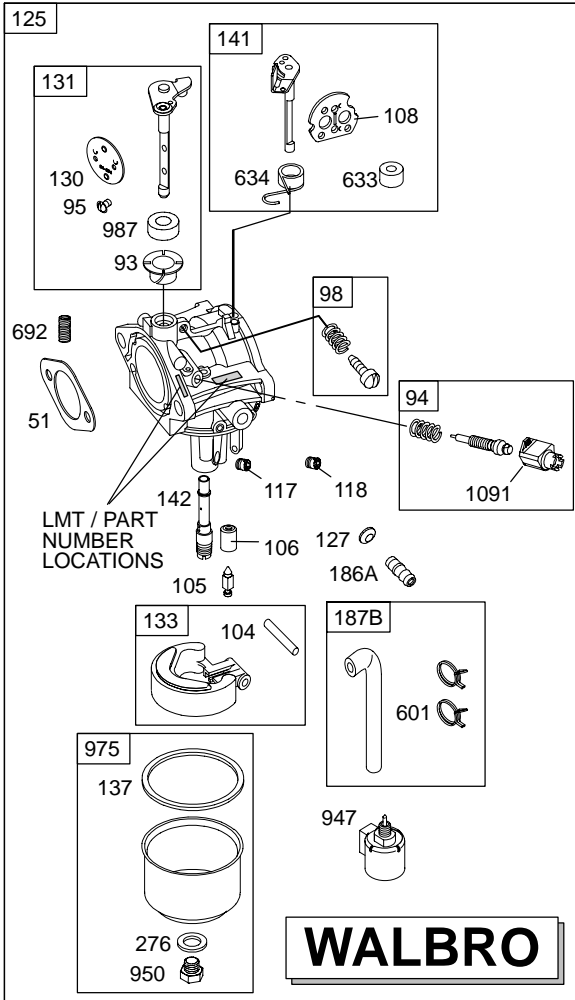

31B700

Illustrations cover a range of engines. Parts shown without corresponding text may not be used on your specific engine.