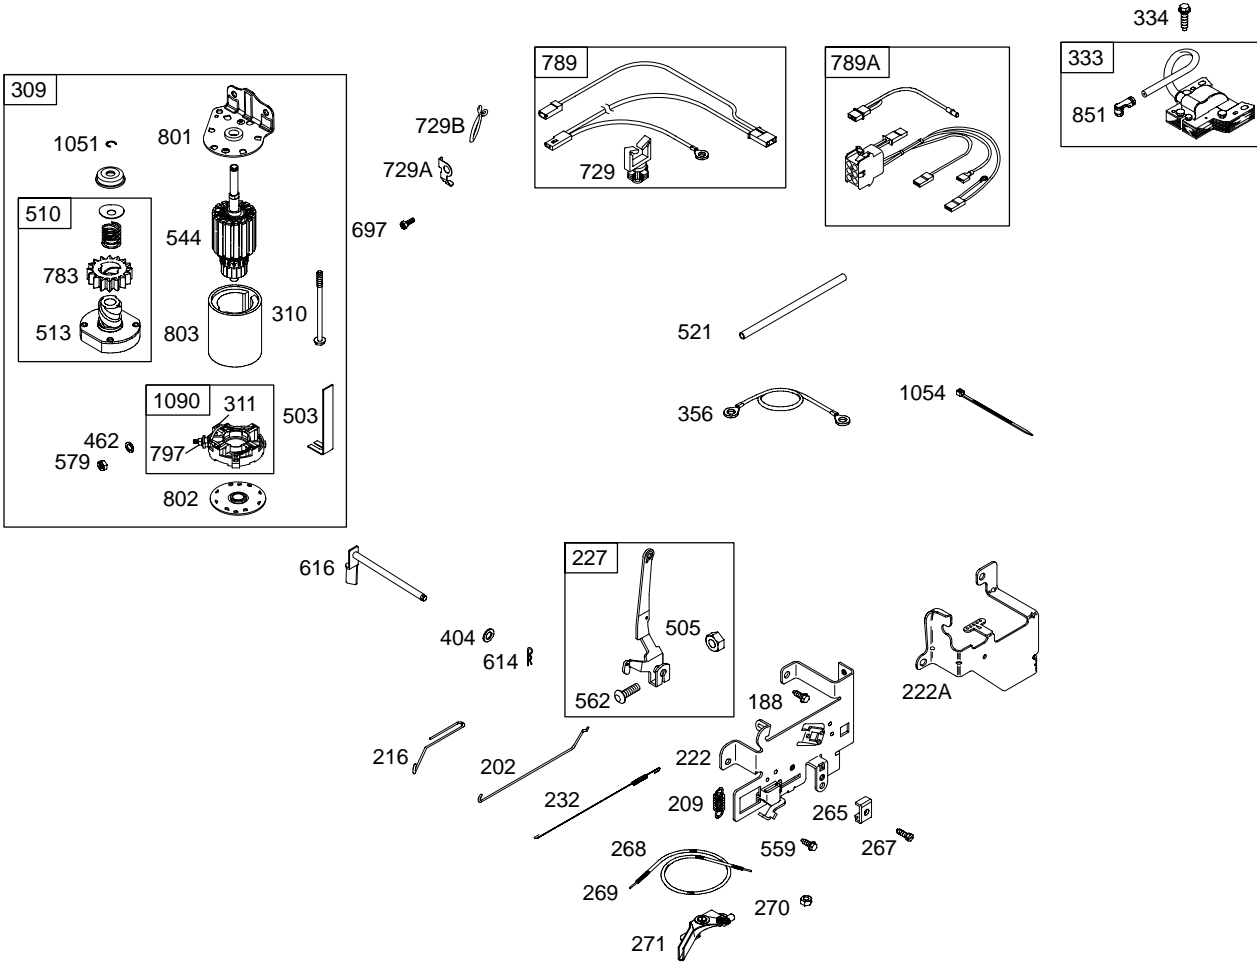

NOTE: All stators use a No. 1119 mounting screw.

NOTE: The proper flywheel part number and/or the alternator magnet size will determine the alternator type or output. See repair instruction manual for additional information.