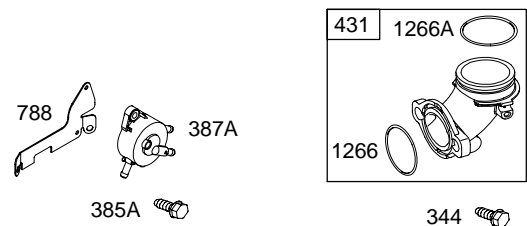

31B700

Illustrated Parts List Model Series 31B700

TYPE NUMBERS
0101, 0120, 0420.

TABLE OF CONTENTS

Air Cleaner	5
Alternator	7
Blower Housing	5
Camshaft	2
Carburetor	4
Controls	7
Crankshaft	2
Cylinder	2
Cylinder Head	3
Electric Starter	7
Engine Sump	2
Exhaust System	5
Flywheel	6
Fuel Supply	4
Gasket Set – Engine	2
Gasket Set – Valve	3
Governor Spring	7
Ignition	7
Kit – Carburetor Overhaul	4
Lubrication	3
Piston, Rings, Connecting Rod	2
Valves	3

Illustrations cover a range of engines. Parts shown without corresponding text may not be used on your specific engine.
 5534-3 Assemblies include all parts shown in frames.

31B700

Illustrations cover a range of engines. Parts shown without corresponding text may not be used on your specific engine.

1036 EMISSION LABEL

823

677

NOTE: All stators use a No. 1119 mounting screw.

NOTE: The proper flywheel part number and/or the alternator magnet size will determine the alternator type or output. See repair instruction manual for additional information.