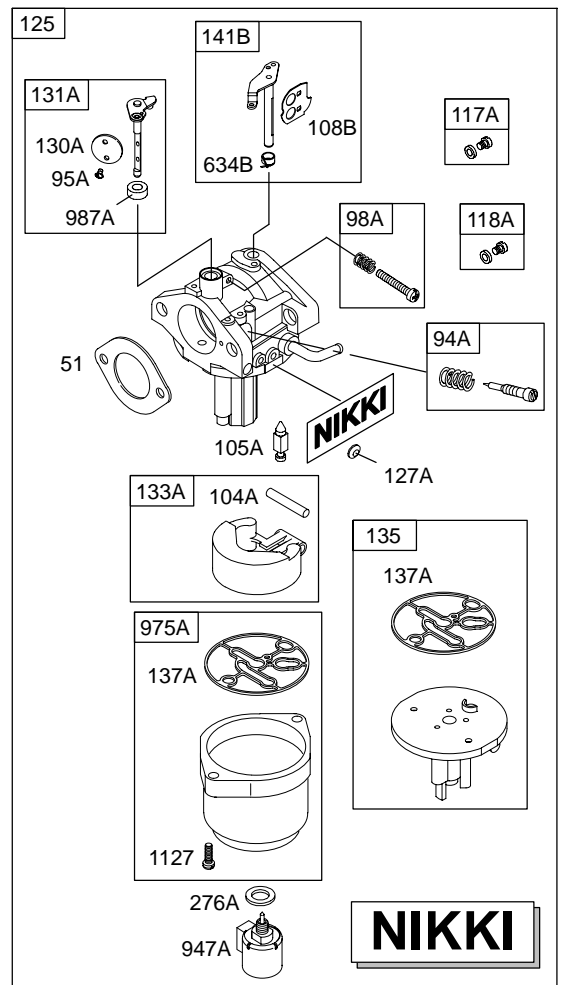

31B700

Illustrations cover a range of engines. Parts shown without corresponding text may not be used on your specific engine.