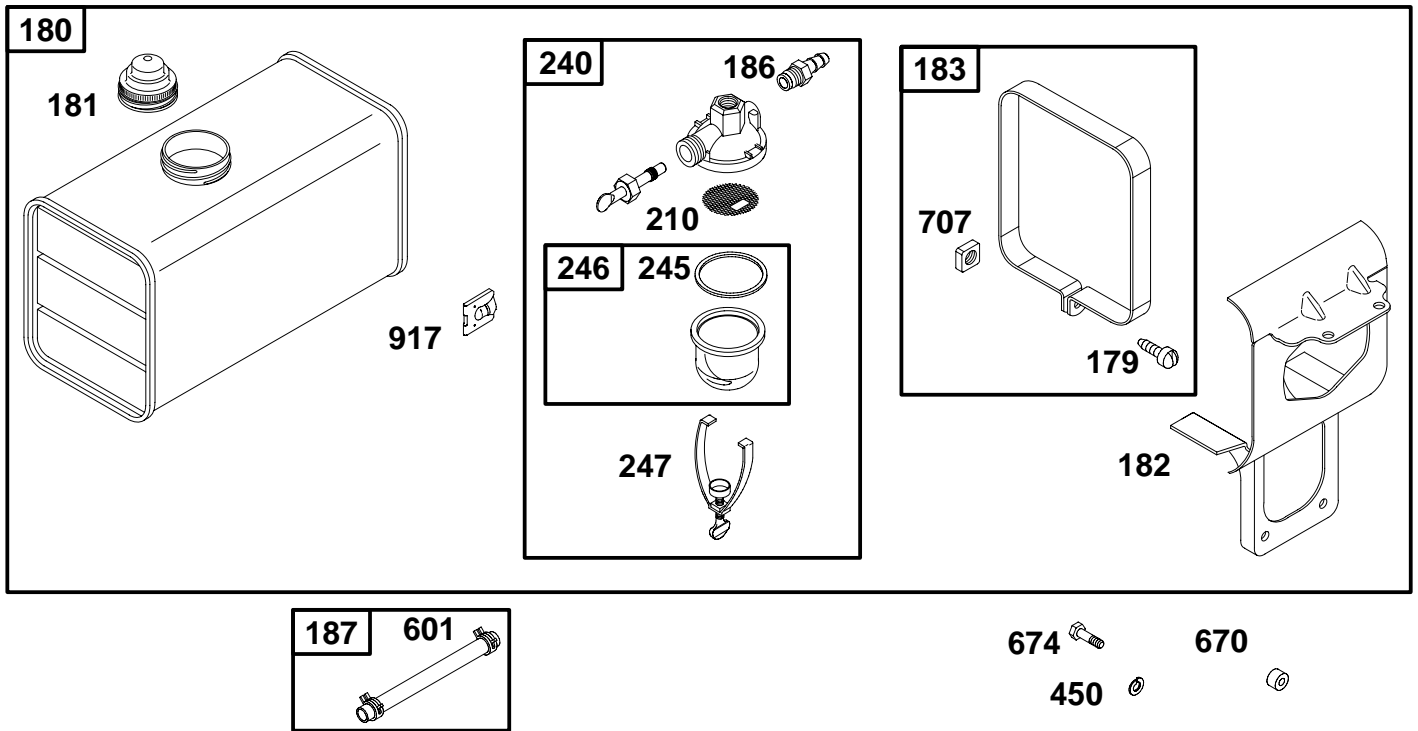

327400

REF. NO.	PART NO.	DESCRIPTION	REF. NO.	PART NO.	DESCRIPTION	REF. NO.	PART NO.	DESCRIPTION
179	690280	Screw (Fuel Tank Strap)	210	691962	Strainer-Fuel	601	95162	Clamp-Hose
180	695586	Tank-Fuel (8 Quart)	240	690612	Filter-Fuel	670	690505	Spacer-Fuel Tank
181	392305	Cap-Fuel Tank	245	★692190	Gasket-Fuel Bowl	674	690303	Screw (Fuel Tank Bracket)
182	695587	Bracket-Fuel Tank	246	298683	Bowl-Fuel Filter	707	690279	Nut (Fuel Tank Strap)
183	691937	Strap-Fuel Tank	247	691700	Yoke-Bowl	917	691737	Valve-Handle Shutoff
186	691764	Connector-Hose	450	691075	Washer (Fuel Tank Bracket)			
187	691050	Line-Fuel						

★ Engine Gasket Set – Reference 358

●Carburetor Overhaul Kit – Reference 121