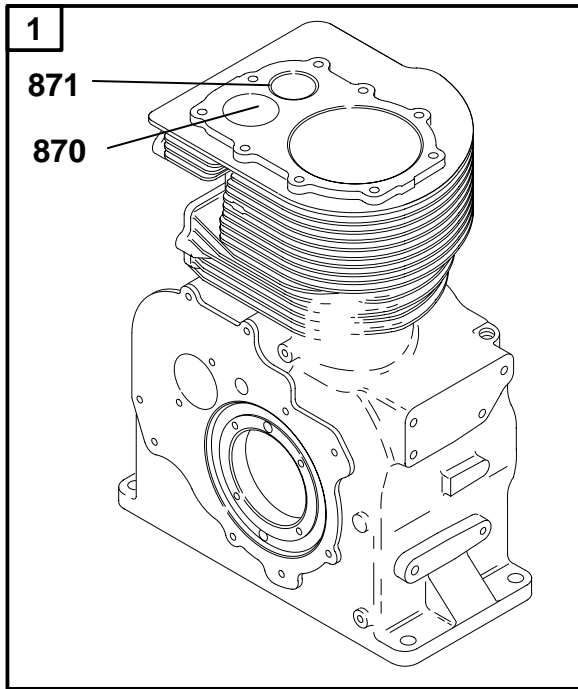

### TABLE OF CONTENTS

Blower Housing .....	7
Cams .....	3
Carburetor .....	5
Engine Base .....	4
Crankshaft .....	3
Cylinder .....	2
Flywheel .....	7
Fuel Tank .....	6
Head .....	2
Ignition .....	7
Kits/Gasket Sets-Carburetor .....	8
Kits/Gasket Sets-Engine .....	8
Muffler .....	4
Oil .....	4
Piston .....	3
Rewind .....	7
Valves .....	3

# 327400

**1058 OPERATOR'S MANUAL**

REF. NO.	PART NO.	DESCRIPTION	REF. NO.	PART NO.	DESCRIPTION	REF. NO.	PART NO.	DESCRIPTION
1	695590	Cylinder Assembly	13	691614	Screw (Cylinder Head) (1 3/4" Long)	308	691731	Cover-Cylinder Head
5	695582	Head-Cylinder	13A	691441	Screw (Cylinder Head) (2 7/16" Long)	322	692198	Screw (Cylinder Head Cover)
6	691261	Washer (Cylinder Head)	306	299536	Shield-Cylinder	337	492167	Plug-Spark
7	★692231	Gasket-Cylinder Head	307	690294	Screw (Cylinder Shield)	383	89838	Wrench-Spark Plug
8	495738	Breather Assembly				635	66538	Boot-Spark Plug
9	★27803	Gasket-Breather				870	691583	Seat-Valve (Exhaust)
10	690294	Screw (Breather Assembly)				871	231218	Bushing-Valve Guide
11	691899	Tube-Breather				989	298926	Stop Switch- Spark Plug
						1058	270373	Operator's Manual (Non-Emission Engine)