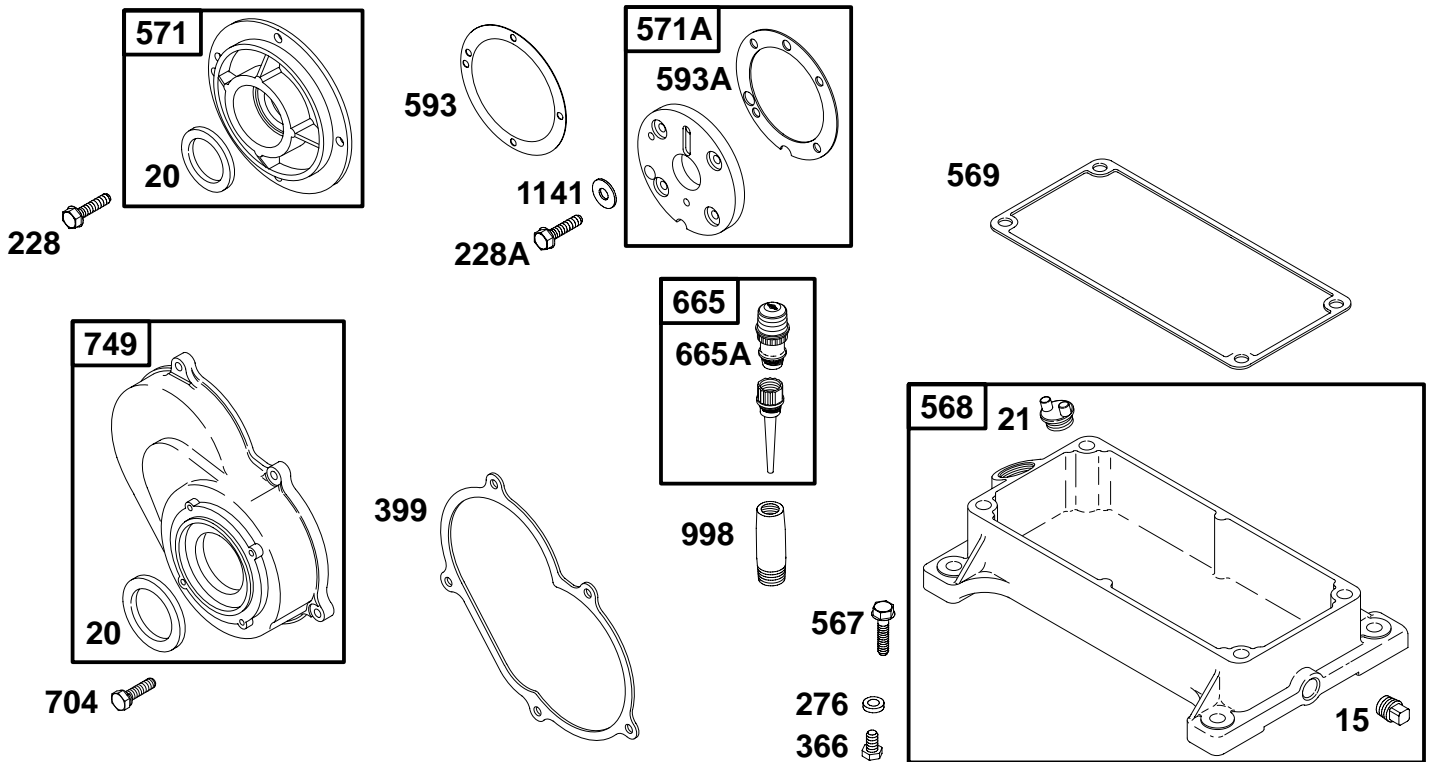

327400

REF. NO.	PART NO.	DESCRIPTION	REF. NO.	PART NO.	DESCRIPTION	REF. NO.	PART NO.	DESCRIPTION
15	690946	Plug—Oil Drain	276	690258	Washer—Sealing (Timing Hole Plug)	665	298860	Minder—Oil
20	★691948	Seal—Oil (PTO Side)	366	690304	Screw (Timing Hole Plug)	665A	692939	Minder—Oil
21	281658	Cap—Oil Fill	399	★691310	Gasket—Counterweight Cover	704	691083	Screw (Counterweight Cover)
228	691058	Screw (Bearing Support)	567	691104	Screw (Engine Base)	749	391061	Cover—Counterweight
228A	691681	Screw (Bearing Support)	568	294751	Base—Engine	998	690502	Pipe—Oil
			569	★691569	Gasket—Engine Base	1141	690402	Washer (Bearing Support)
			571	391062	Support—Bearing			
			571A	299705	Support—Bearing			
			593	★691311	Gasket—Bearing Support			
			593A	★270513	Gasket—Bearing Support (.015" Thick)			
				Note				
				★270514	Gasket— Bearing Support (.009" Thick)			
				★270515	Gasket— Bearing Support (.006" Thick)			

★ Engine Gasket Set – Reference 358

● Carburetor Overhaul Kit – Reference 121