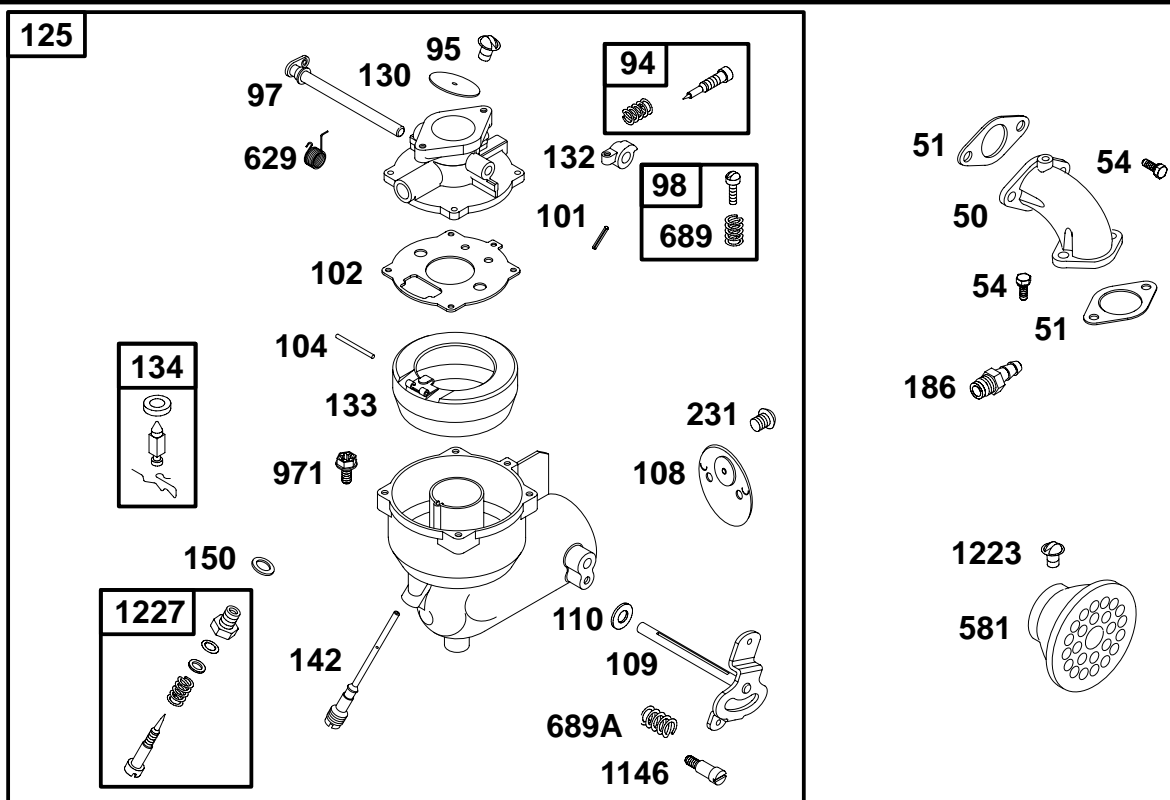

REF. NO.	PART NO.	DESCRIPTION	REF. NO.	PART NO.	DESCRIPTION	REF. NO.	PART NO.	DESCRIPTION
50	695599	Manifold-Intake	104	●691775	Pin-Float Hinge	581	695600	Intake Horn-Carburetor
51	★695598	Gasket-Intake	108	690621	Valve-Choke	629	695607	Spring-Throttle Return
54	691681	Screw (Intake Manifold)	109	691353	Shaft-Choke	689	691591	Spring-Friction
94	●292681	Kit-Idle Mixture	110	691186	Washer (Choke Shaft)	689A	691590	Spring-Friction
95	691437	Screw (Throttle Valve)	125	695608	Carburetor	971	691090	Screw (Air Cleaner Base to Carburetor)
97	691944	Shaft-Throttle	130	695605	Valve-Throttle	1146	691587	Screw (Choke Shaft)
98	693942	Kit-Idle Speed	132	691708	Stop-Throttle	1223	695601	Screw (Carburetor Intake Horn)
101	691616	Pin-Shaft	133	692265	Float-Carburetor	1227	●99525	Valve-High Speed
102	●692215	Gasket-Carburetor Body	134	●394681	Kit-Needle/Seat			
			142	●691966	Nozzle-Carburetor (Standard)			
			150	●691610	Gasket-Nozzle			
			186	691764	Connector-Hose			
			231	691437	Screw (Choke Valve)			

★ Engine Gasket Set – Reference 358

●Carburetor Overhaul Kit – Reference 121