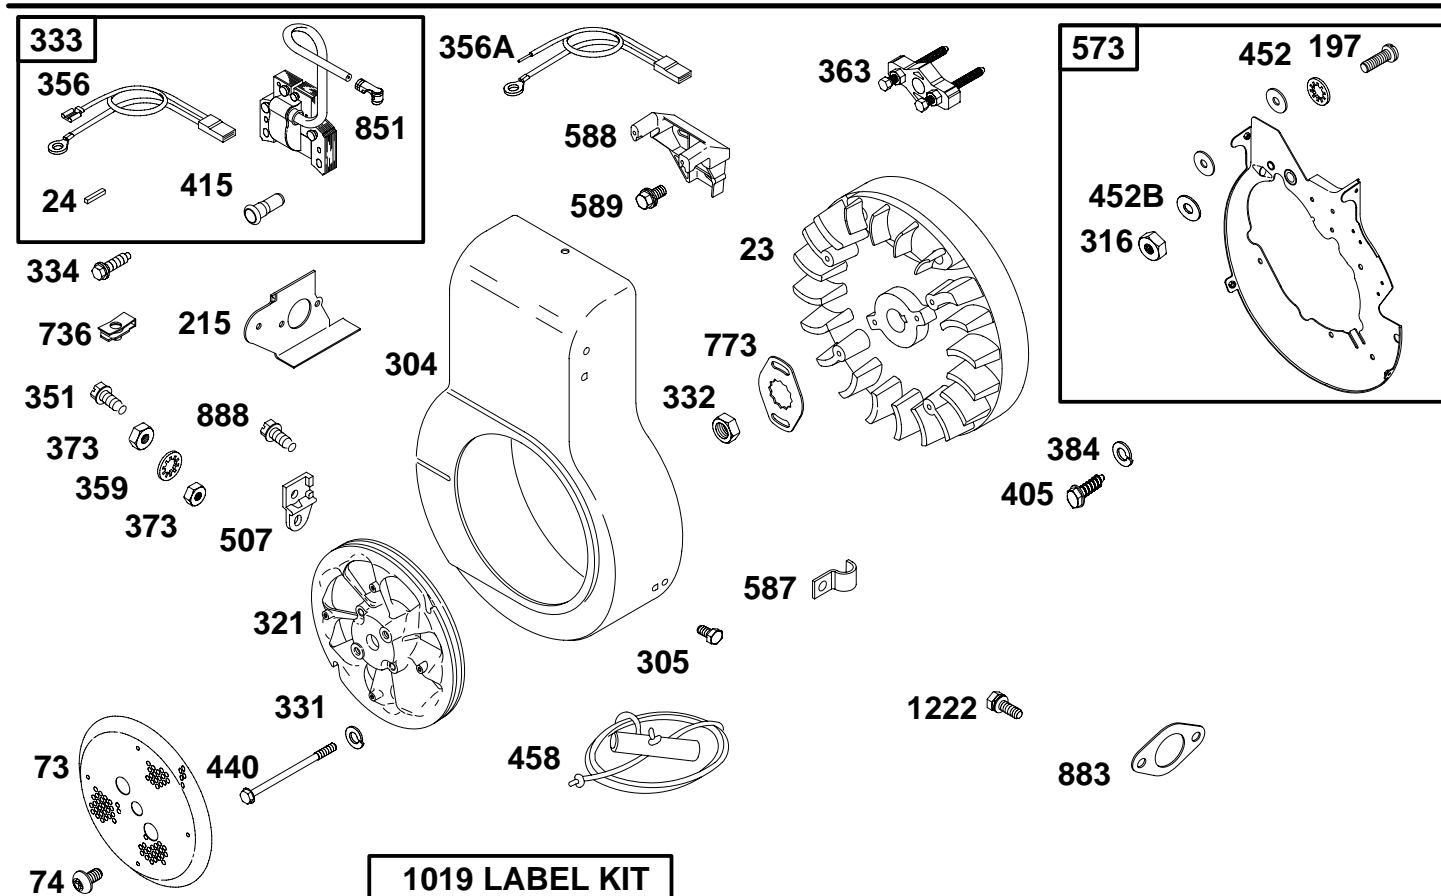

1019 LABEL KIT

REF. NO.	PART NO.	DESCRIPTION	REF. NO.	PART NO.	DESCRIPTION	REF. NO.	PART NO.	DESCRIPTION
23	395250	Flywheel	351	690292	Screw (Ground Terminal)	507	690584	Insulator
24	222698	Key-Flywheel	356	398808	Wire-Stop	573	299450	Plate-Back
73	691171	Screen-Rotating	356A	690650	Wire-Stop	587	690389	Clamp-Cable
74	691655	Screw (Rotating Screen)	359	691077	Washer (Ground Terminal)	588	690375	Bracket-Armature
197	90072	Screw (Back Plate)	363	19203	Flywheel Puller	589	690300	Screw (Armature Bracket)
215	695584	Guide-Air	373	691612	Nut (Ground Terminal)	736	690302	Nut-Clip
304	695595	Housing-Blower	384	690371	Washer (Back Plate)	773	690265	Retainer
305	692198	Screw (Blower Housing)	405	690290	Screw (Back Plate)	851	493880	Terminal-Spark Plug
316	691612	Nut (Back Plate)	415	692882	Plug	883	695597	Gasket-Exhaust
321	691151	Fan-Booster	440	691076	Screw (Booster Fan)	888	690295	Screw (Insulator)
331	691075	Washer (Booster Fan)	452	92864	Washer (Back Plate)	1019	695612	Kit-Label
332	691059	Nut (Flywheel)	452B	26404	Washer (Back Plate)	1222	691058	Screw (Exhaust Pipe)
333	398811	Armature-Magneto	458	69932	Kit-Handle/Rope			
334	691061	Screw (Magneto Armature)						

★ Engine Gasket Set – Reference 358

●Carburetor Overhaul Kit – Reference 121