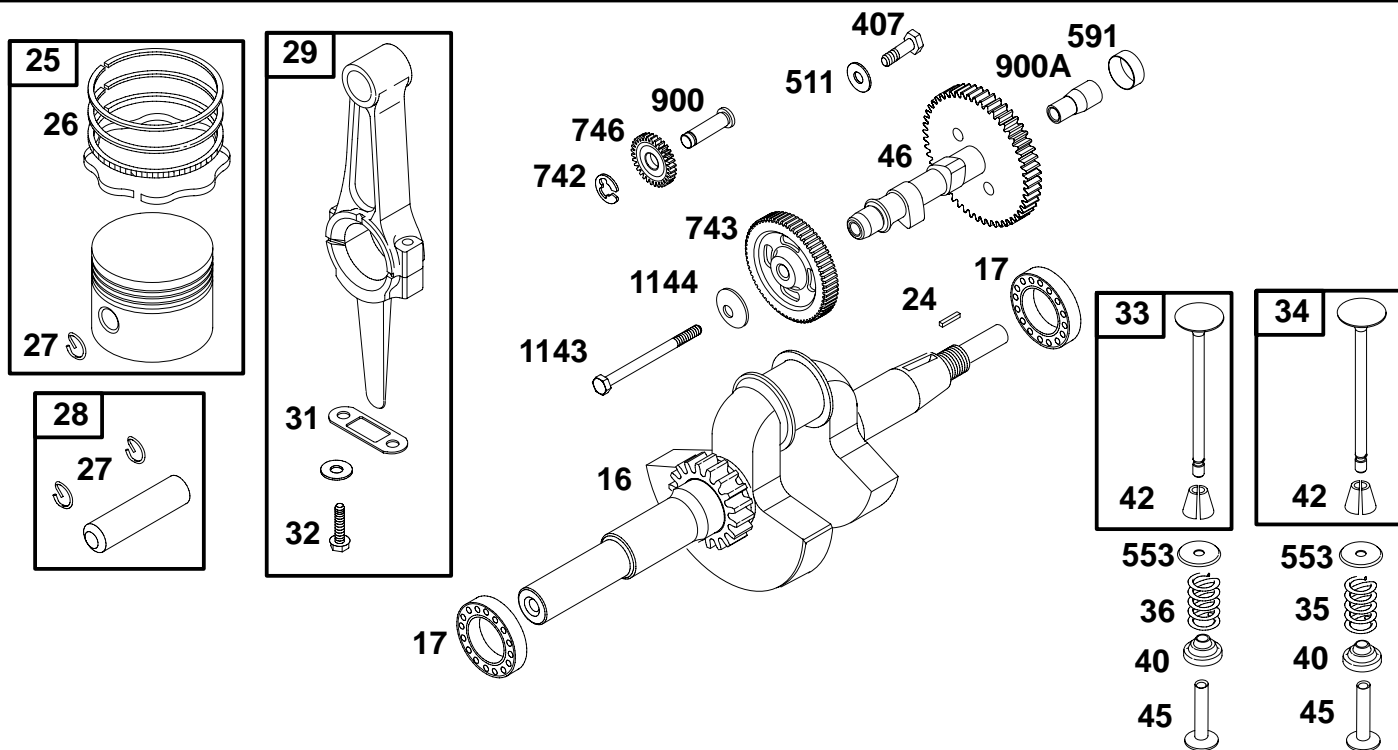

REF. NO.	PART NO.	DESCRIPTION	REF. NO.	PART NO.	DESCRIPTION	REF. NO.	PART NO.	DESCRIPTION
16	691797	Crankshaft	27	691792	Lock-Piston Pin	36	691597	Spring-Valve (Exhaust)
17	691938	Bearing-Ball	28	299691	Pin-Piston (Standard)	40	691939	Retainer-Valve
24	222698	Key-Flywheel			Note	42	494553	Keeper-Valve
25	390364	Piston Assembly (Standard)			391286 Pin-Piston (.005" Oversize)	45	691594	Tappet-Valve
		Note	29	695581	Rod-Connecting (Standard)	46	692855	Camshaft
		390366 Piston Assembly (.020" Oversize)	31	690396	Lock-Rod Screw	407	690810	Screw (Camshaft Bearing)
26	390484	Ring Set (Standard)	32	692345	Screw (Connecting Rod)	511	690402	Washer (Camshaft Bearing)
		Note	33	394436	Valve-Exhaust	553	690269	Retainer-Valve Spring
		390679 Ring Set (Standard)	34	394435	Valve-Intake	591	691746	Plug-Camshaft
		390505 Ring Set (.020" Oversize)	35	691597	Spring-Valve (Intake)	742	691080	Retainer-E Ring
						743	691153	Gear-Drive
						746	691803	Gear-Idler
						900	691767	Shaft-Gear
						900A	691768	Shaft-Gear
						1143	691081	Screw (Drive Gear Cover)
						1144	690301	Washer (Drive Gear Cover)

★ Engine Gasket Set – Reference 358

●Carburetor Overhaul Kit – Reference 121