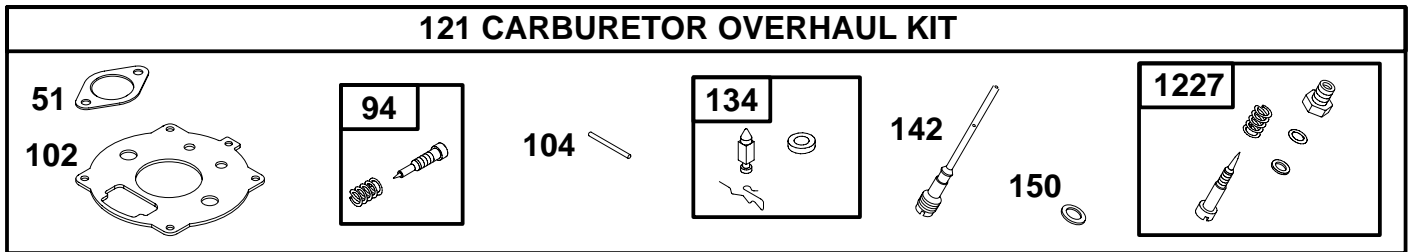

REF. NO.	PART NO.	DESCRIPTION	REF. NO.	PART NO.	DESCRIPTION	REF. NO.	PART NO.	DESCRIPTION
7	★692231	Gasket-Cylinder Head	102	●692215	Gasket-Carburetor Body	358	695610	Gasket Set-Engine
9	★27803	Gasket-Breather	104	●691775	Pin-Float Hinge	399	★691310	Gasket-Counterweight Cover
20	★691948	Seal-Oil (PTO Side)	121	695611	Kit-Carburetor Overhaul	569	★691569	Gasket-Engine Base
51	★●695598	Gasket-Intake	134	●394681	Kit-Needle/Seat	593	★691311	Gasket-Bearing Support
94	●292681	Kit-Idle Mixture	142	●691966	Nozzle-Carburetor	593A	★270513	Gasket-Bearing Support (.015" Thick)
			150	●691610	Gasket-Nozzle			Note
			245	★692190	Gasket-Fuel Bowl			★270514 Gasket-Bearing Support (.009" Thick)
								★270515 Gasket-Bearing Support (.006" Thick)
						883	★695597	Gasket-Exhaust
						1227	●99525	Valve-High Speed

★ Engine Gasket Set – Reference 358

●Carburetor Overhaul Kit – Reference 121