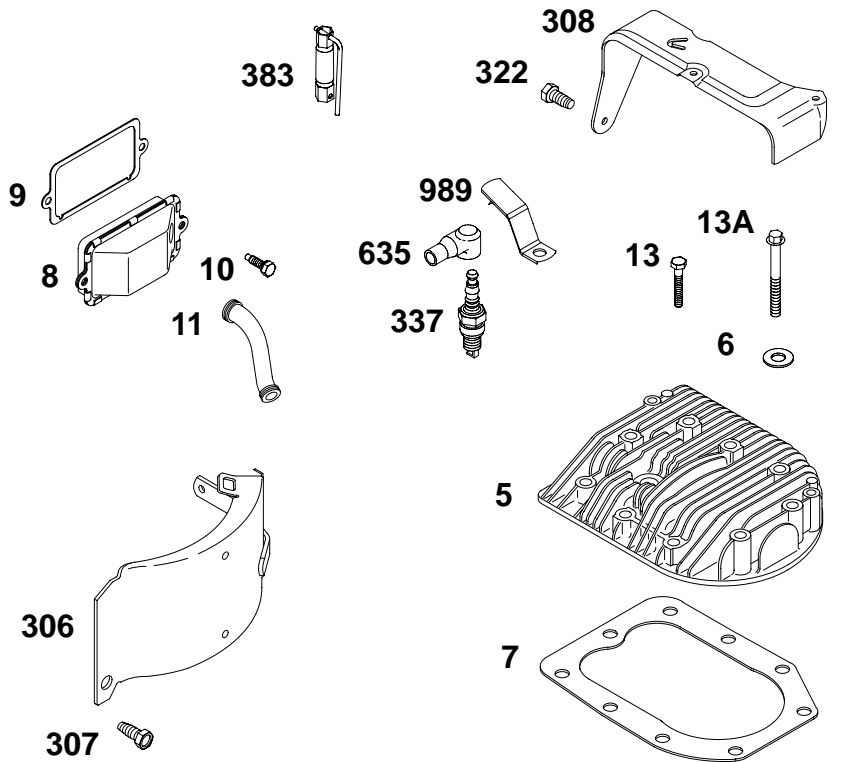

### TABLE OF CONTENTS

Blower Housing .....	7
Cams .....	3
Carburetor .....	5
Engine Base .....	4
Crankshaft .....	3
Cylinder .....	2
Flywheel .....	7
Fuel Tank .....	6
Head .....	2
Ignition .....	7
Kits/Gasket Sets-Carburetor .....	8
Kits/Gasket Sets-Engine .....	8
Muffler .....	4
Oil .....	4
Piston .....	3
Rewind .....	7
Valves .....	3

# 327400

**1058 OPERATOR'S MANUAL**

REF. NO.	PART NO.	DESCRIPTION	REF. NO.	PART NO.	DESCRIPTION	REF. NO.	PART NO.	DESCRIPTION
1	695590	Cylinder Assembly	13	691614	Screw (Cylinder Head) (1 3/4" Long)	308	691731	Cover-Cylinder Head
5	695582	Head-Cylinder	13A	691441	Screw (Cylinder Head) (2 7/16" Long)	322	692198	Screw (Cylinder Head Cover)
6	691261	Washer (Cylinder Head)	306	299536	Shield-Cylinder	337	492167	Plug-Spark
7	★692231	Gasket-Cylinder Head	307	690294	Screw (Cylinder Shield)	383	89838	Wrench-Spark Plug
8	495738	Breather Assembly				635	66538	Boot-Spark Plug
9	★27803	Gasket-Breather				870	691583	Seat-Valve (Exhaust)
10	690294	Screw (Breather Assembly)				871	231218	Bushing-Valve Guide
11	691899	Tube-Breather				989	298926	Stop Switch- Spark Plug
						1058	270373	Operator's Manual (Non-Emission Engine)