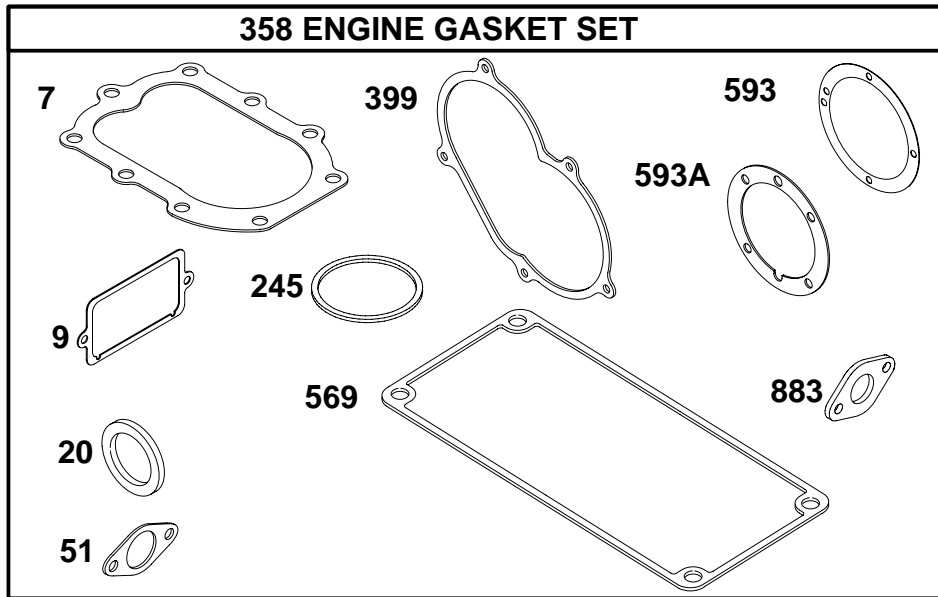

REF. NO.	PART NO.	DESCRIPTION	REF. NO.	PART NO.	DESCRIPTION	REF. NO.	PART NO.	DESCRIPTION
7	★692231	Gasket-Cylinder Head	102	●692215	Gasket-Carburetor Body	358	695610	Gasket Set-Engine
9	★27803	Gasket-Breather	104	●691775	Pin-Float Hinge	399	★691310	Gasket-Counterweight Cover
20	★691948	Seal-Oil (PTO Side)	121	695611	Kit-Carburetor Overhaul	569	★691569	Gasket-Engine Base
51	★●695598	Gasket-Intake	134	●394681	Kit-Needle/Seat	593	★691311	Gasket-Bearing Support
94	●292681	Kit-Idle Mixture	142	●691966	Nozzle-Carburetor	593A	★270513	Gasket-Bearing Support (.015" Thick)
			150	●691610	Gasket-Nozzle			Note
			245	★692190	Gasket-Fuel Bowl			★270514 Gasket-Bearing Support (.009" Thick)
								★270515 Gasket-Bearing Support (.006" Thick)
						883	★695597	Gasket-Exhaust
						1227	●99525	Valve-High Speed

★ Engine Gasket Set – Reference 358

●Carburetor Overhaul Kit – Reference 121