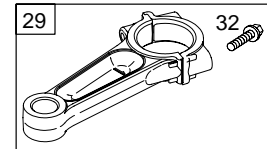

404500

1019 LABEL KIT

1058 OPERATOR'S MANUAL

1330 REPAIR MANUAL

Illustrations cover a range of engines. Parts shown without corresponding text may not be used on your specific engine.
5769-2 Assemblies include all parts shown in frames. 06/08/2004