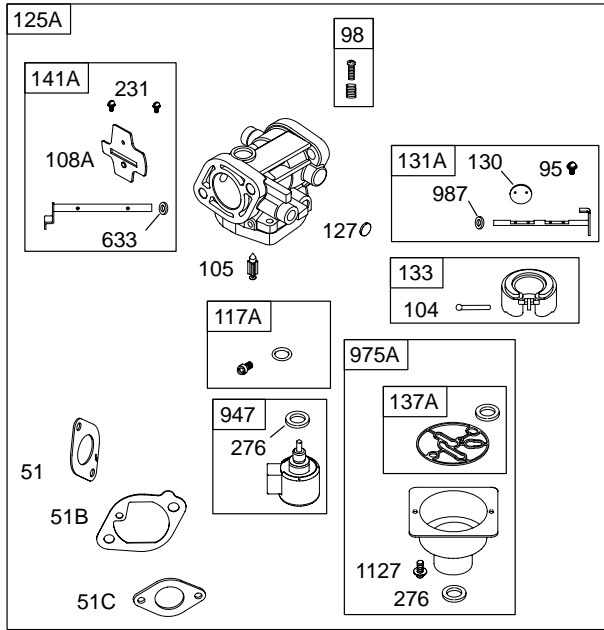

404500

Illustrated Parts List

Model Series

404500

TYPE NUMBERS
0211 through 0312.

TABLE OF CONTENTS

Air Cleaner	5
Alternators/Ignition	7
Blower Housing/Shrouds	5
Cam/Crankshaft	2
Carburetor	4
Controls	6
Crankcase Cover/Sump	2
Cylinder	2
Electric Starter	6
Flywheel	6
Head/Valves	3
Kit/Gasket Sets	4
Oil	2
Pistons	2

404500

1019 LABEL KIT

1058 OPERATOR'S MANUAL

1330 REPAIR MANUAL

Illustrations cover a range of engines. Parts shown without corresponding text may not be used on your specific engine.
 5769-2 Assemblies include all parts shown in frames. 06/08/2004

5769-3 Illustrations cover a range of engines. Parts shown without corresponding text may not be used on your specific engine. Assemblies include all parts shown in frames. 06/08/2004

Illustrations cover a range of engines. Parts shown without corresponding text may not be used on your specific engine.
 5769-4 Assemblies include all parts shown in frames. 06/08/2004

Illustrations cover a range of engines. Parts shown without corresponding text may not be used on your specific engine.
 5769-6 Assemblies include all parts shown in frames. 06/08/2004

	DUAL CIRCUIT	10 – 16 AMP
	474B 877	474D 877C
		578