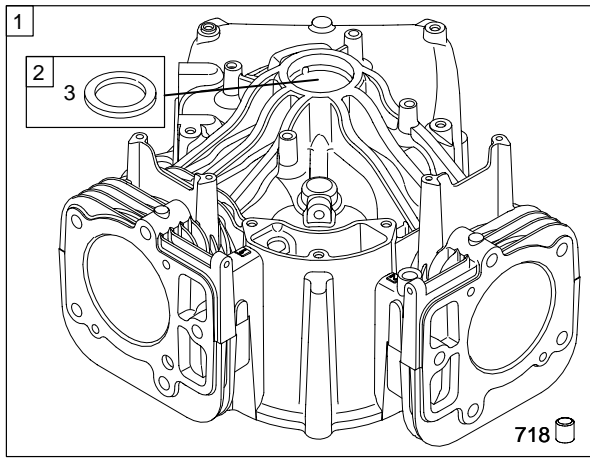

404500

1019 LABEL KIT

1058 OPERATOR'S MANUAL

1330 REPAIR MANUAL

Illustrations cover a range of engines. Parts shown without corresponding text may not be used on your specific engine.
5769-2 Assemblies include all parts shown in frames. 06/08/2004