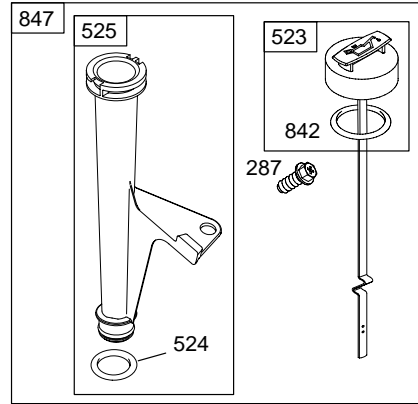

404500

1019 LABEL KIT

1058 OPERATOR'S MANUAL

1330 REPAIR MANUAL

Illustrations cover a range of engines. Parts shown without corresponding text may not be used on your specific engine.
5769-2 Assemblies include all parts shown in frames. 06/08/2004