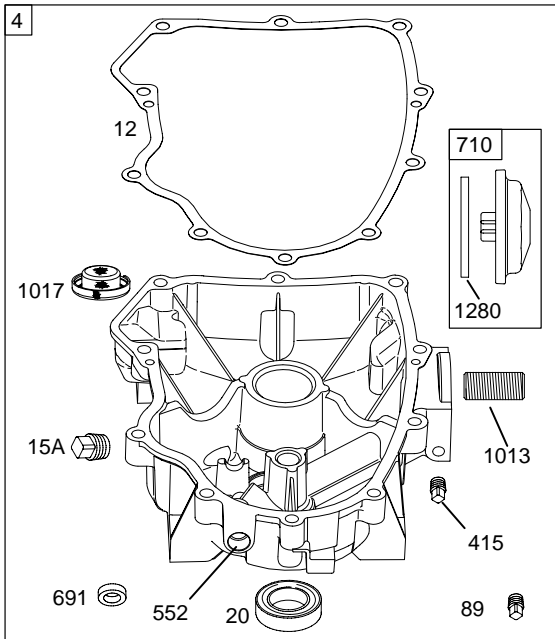

404500

1019 LABEL KIT

1058 OPERATOR'S MANUAL

1330 REPAIR MANUAL

Illustrations cover a range of engines. Parts shown without corresponding text may not be used on your specific engine.
5769-2 Assemblies include all parts shown in frames. 06/08/2004