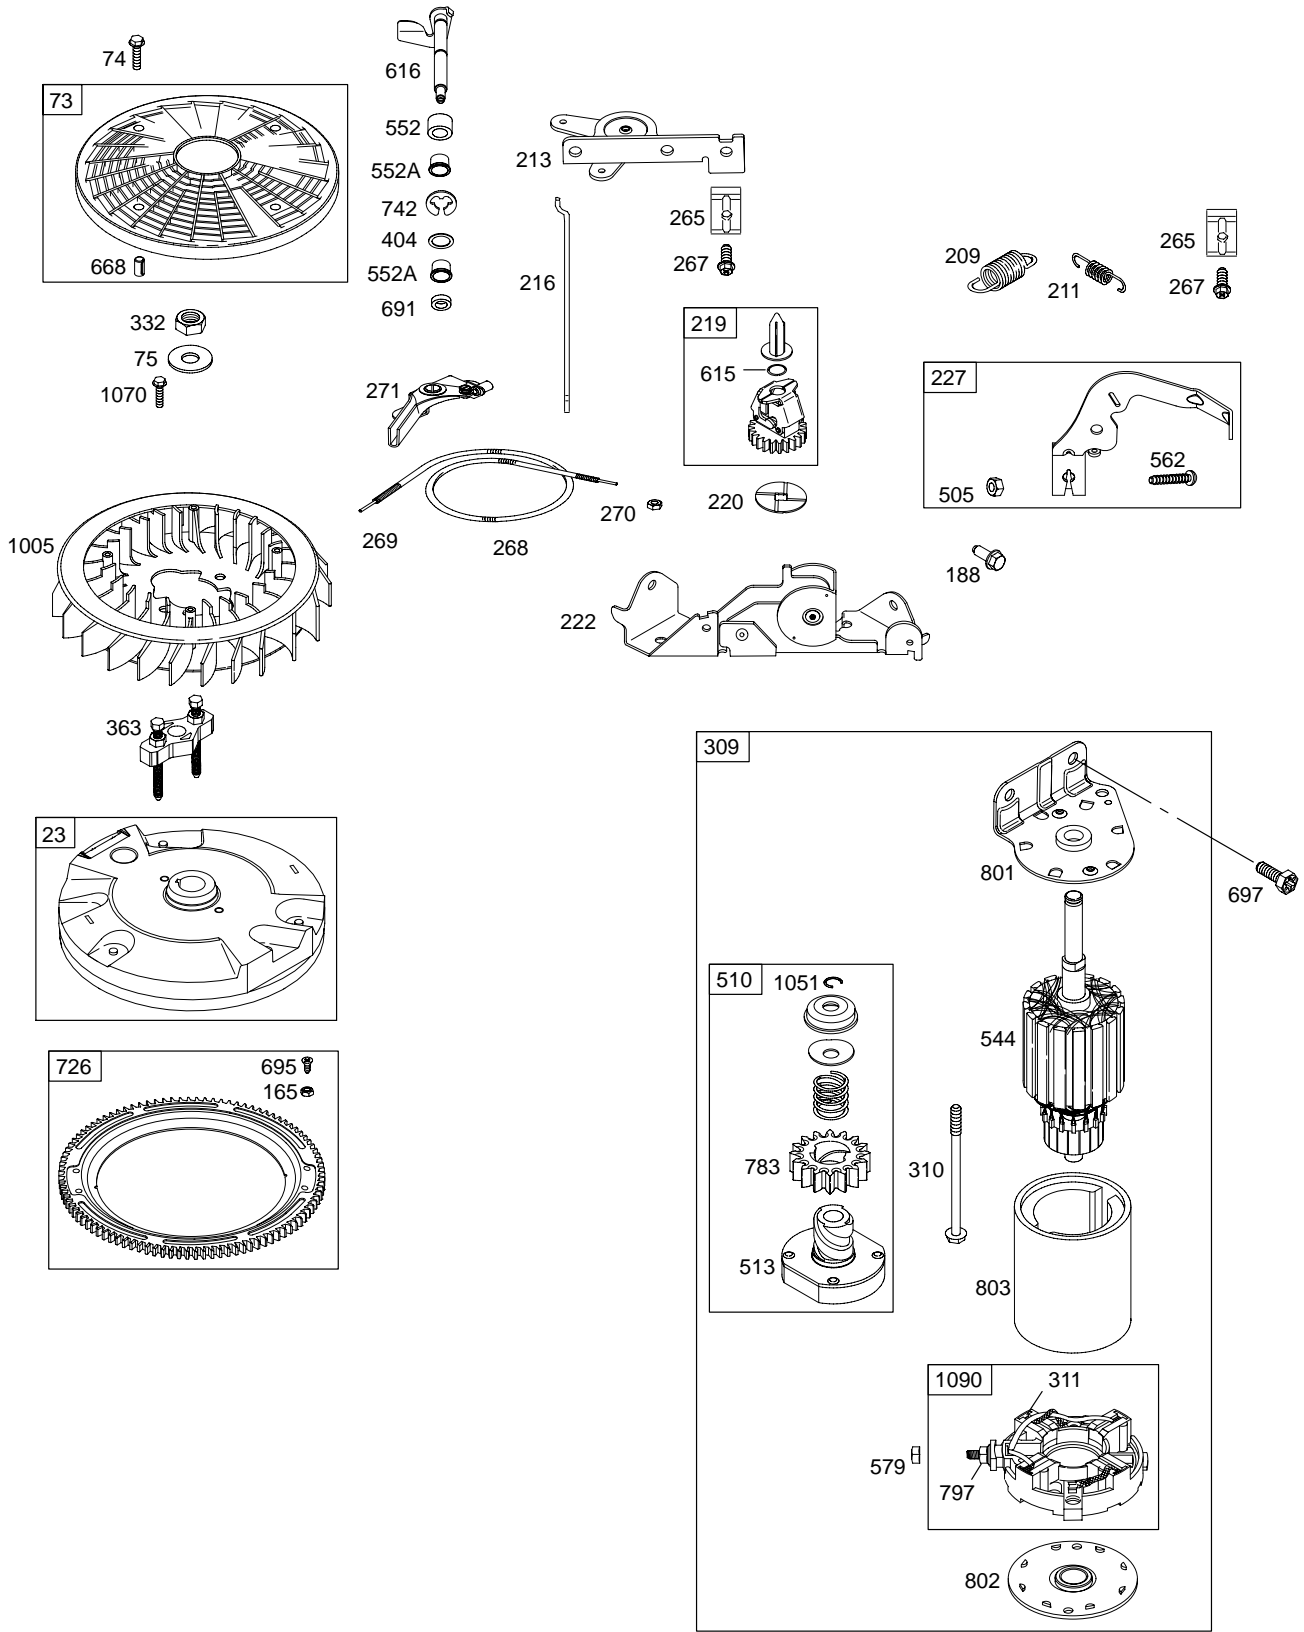

Illustrations cover a range of engines. Parts shown without corresponding text may not be used on your specific engine.
5769-6 Assemblies include all parts shown in frames. 06/08/2004