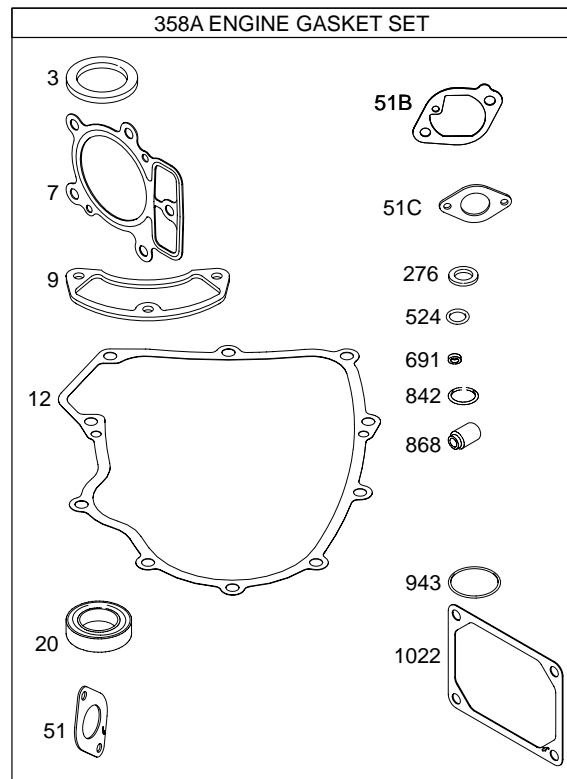

404500

Illustrated Parts List

Model Series

404500

TYPE NUMBERS
0211 through 0312.

TABLE OF CONTENTS

Air Cleaner	5
Alternators/Ignition	7
Blower Housing/Shrouds	5
Cam/Crankshaft	2
Carburetor	4
Controls	6
Crankcase Cover/Sump	2
Cylinder	2
Electric Starter	6
Flywheel	6
Head/Valves	3
Kit/Gasket Sets	4
Oil	2
Pistons	2

404500

1019 LABEL KIT

1058 OPERATOR'S MANUAL

1330 REPAIR MANUAL

Illustrations cover a range of engines. Parts shown without corresponding text may not be used on your specific engine.
 5769-2 Assemblies include all parts shown in frames. 06/08/2004

5769-3 Illustrations cover a range of engines. Parts shown without corresponding text may not be used on your specific engine. Assemblies include all parts shown in frames. 06/08/2004

Illustrations cover a range of engines. Parts shown without corresponding text may not be used on your specific engine.
 5769-4 Assemblies include all parts shown in frames. 06/08/2004

Illustrations cover a range of engines. Parts shown without corresponding text may not be used on your specific engine.
 5769-6 Assemblies include all parts shown in frames. 06/08/2004

	DUAL CIRCUIT	10 – 16 AMP
	474B 877	474D 877C
		578