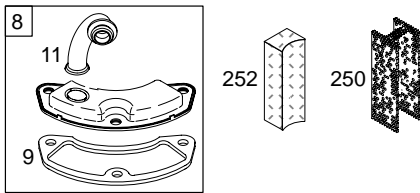

404500

1019 LABEL KIT

1058 OPERATOR'S MANUAL

1330 REPAIR MANUAL

Illustrations cover a range of engines. Parts shown without corresponding text may not be used on your specific engine.
5769-2 Assemblies include all parts shown in frames. 06/08/2004