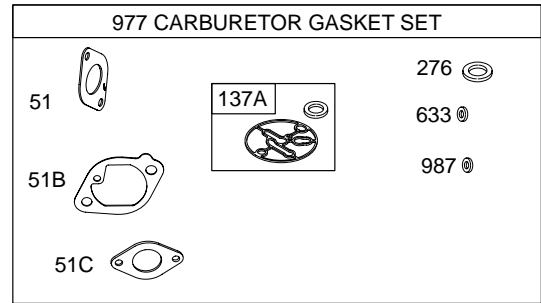

404500

Illustrated Parts List

Model Series

404500

TYPE NUMBERS
0211 through 0312.

TABLE OF CONTENTS

Air Cleaner	5
Alternators/Ignition	7
Blower Housing/Shrouds	5
Cam/Crankshaft	2
Carburetor	4
Controls	6
Crankcase Cover/Sump	2
Cylinder	2
Electric Starter	6
Flywheel	6
Head/Valves	3
Kit/Gasket Sets	4
Oil	2
Pistons	2

404500

1019 LABEL KIT

1058 OPERATOR'S MANUAL

1330 REPAIR MANUAL

Illustrations cover a range of engines. Parts shown without corresponding text may not be used on your specific engine.
 5769-2 Assemblies include all parts shown in frames. 06/08/2004

5769-3 Illustrations cover a range of engines. Parts shown without corresponding text may not be used on your specific engine. Assemblies include all parts shown in frames. 06/08/2004

Illustrations cover a range of engines. Parts shown without corresponding text may not be used on your specific engine.
 5769-4 Assemblies include all parts shown in frames. 06/08/2004