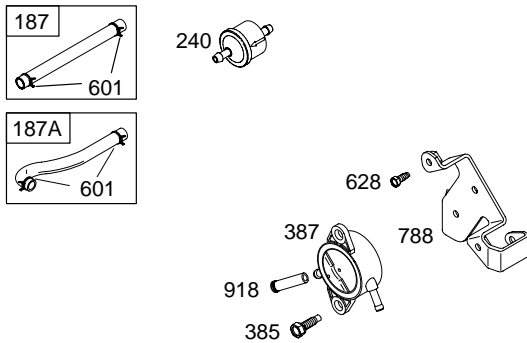

404500

Illustrated Parts List

Model Series

404500

TYPE NUMBERS
0211 through 0312.

TABLE OF CONTENTS

Air Cleaner	5
Alternators/Ignition	7
Blower Housing/Shrouds	5
Cam/Crankshaft	2
Carburetor	4
Controls	6
Crankcase Cover/Sump	2
Cylinder	2
Electric Starter	6
Flywheel	6
Head/Valves	3
Kit/Gasket Sets	4
Oil	2
Pistons	2

404500

1019 LABEL KIT

1058 OPERATOR'S MANUAL

1330 REPAIR MANUAL

Illustrations cover a range of engines. Parts shown without corresponding text may not be used on your specific engine.
 5769-2 Assemblies include all parts shown in frames. 06/08/2004

5769-3 Illustrations cover a range of engines. Parts shown without corresponding text may not be used on your specific engine. Assemblies include all parts shown in frames. 06/08/2004

Illustrations cover a range of engines. Parts shown without corresponding text may not be used on your specific engine.
 5769-4 Assemblies include all parts shown in frames. 06/08/2004