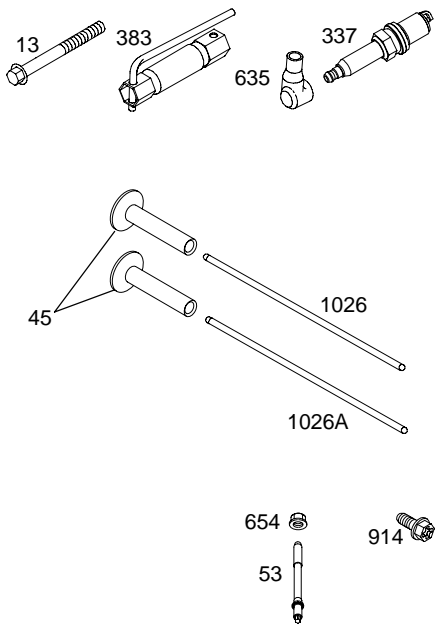

406500

Illustrated Parts List

Model Series

406500

TYPE NUMBER
0106 through 0139.

TABLE OF CONTENTS

Air Cleaner	5
Alternators	7
Blower Housing/Shrouds	5
Camshaft	2
Carburetor	4
Controls	6
Crankcase Sump	2
Crankshaft	2
Cylinder	2
Cylinder Head	3
Electric Starter	6
Exhaust	6
Flywheel	6
Ignition	7
Kit/Gasket Sets	4
Lubrication	2
Pistons	2
Valves	3

406500

10

750

- 1019 LABEL KIT
- 1058 OPERATOR'S MANUAL
- 1330 REPAIR MANUAL

Illustrations cover a range of engines. Parts shown without corresponding text may not be used on your specific engine.
 5770-2 Assemblies include all parts shown in frames. 06/10/2004