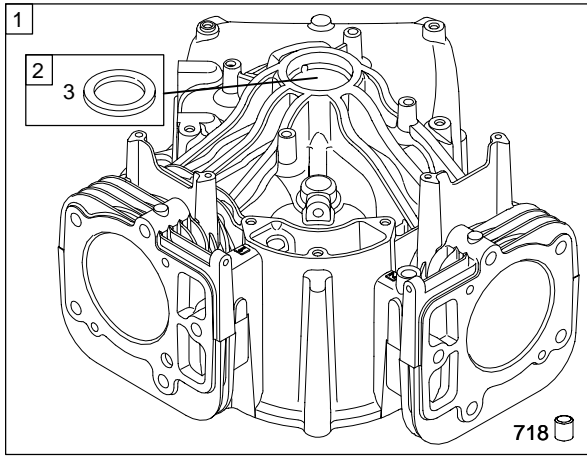

406500

10

750

- 1019 LABEL KIT
- 1058 OPERATOR'S MANUAL
- 1330 REPAIR MANUAL

Illustrations cover a range of engines. Parts shown without corresponding text may not be used on your specific engine.
5770-2 Assemblies include all parts shown in frames. 06/10/2004