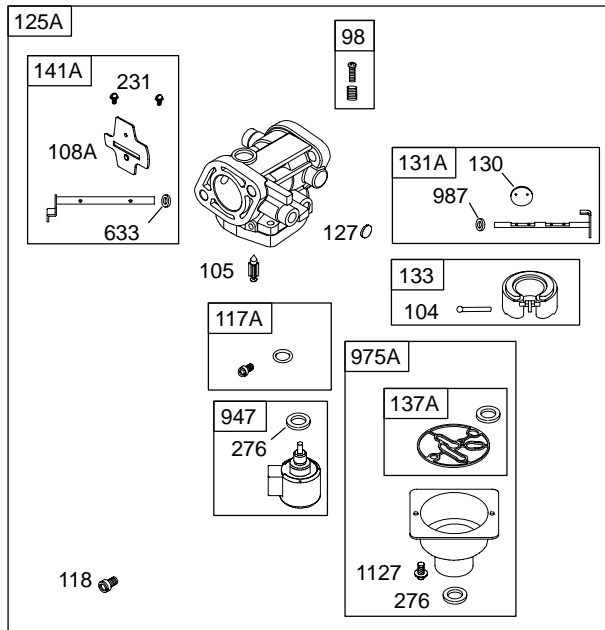

406500

Illustrated Parts List

Model Series

406500

TYPE NUMBER
0106 through 0139.

TABLE OF CONTENTS

Air Cleaner	5
Alternators	7
Blower Housing/Shrouds	5
Camshaft	2
Carburetor	4
Controls	6
Crankcase Sump	2
Crankshaft	2
Cylinder	2
Cylinder Head	3
Electric Starter	6
Exhaust	6
Flywheel	6
Ignition	7
Kit/Gasket Sets	4
Lubrication	2
Pistons	2
Valves	3

406500

10

750

- 1019 LABEL KIT
- 1058 OPERATOR'S MANUAL
- 1330 REPAIR MANUAL

Illustrations cover a range of engines. Parts shown without corresponding text may not be used on your specific engine.
 5770-2 Assemblies include all parts shown in frames. 06/10/2004