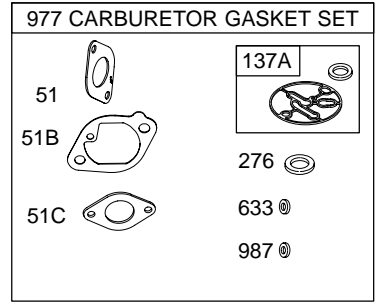

406500

Illustrated Parts List

Model Series

406500

TYPE NUMBER
0106 through 0139.

TABLE OF CONTENTS

Air Cleaner	5
Alternators	7
Blower Housing/Shrouds	5
Camshaft	2
Carburetor	4
Controls	6
Crankcase Sump	2
Crankshaft	2
Cylinder	2
Cylinder Head	3
Electric Starter	6
Exhaust	6
Flywheel	6
Ignition	7
Kit/Gasket Sets	4
Lubrication	2
Pistons	2
Valves	3

406500

10

750

- 1019 LABEL KIT
- 1058 OPERATOR'S MANUAL
- 1330 REPAIR MANUAL

Illustrations cover a range of engines. Parts shown without corresponding text may not be used on your specific engine.
 5770-2 Assemblies include all parts shown in frames. 06/10/2004

Illustrations cover a range of engines. Parts shown without corresponding text may not be used on your specific engine.

1036 EMISSIONS LABEL

5770-5 *Illustrations cover a range of engines. Parts shown without corresponding text may not be used on your specific engine.*

	<p>10 - 16 AMP</p> <p>474D</p> <p>877C</p> 
<p>NOTE: All stators use a No. 1119 mounting screw. </p> <p>NOTE: The proper flywheel part number and/or the alternator magnet size will determine the alternator type or output. See repair instruction manual for additional information.</p>	<p>526 </p> <p>501 </p>