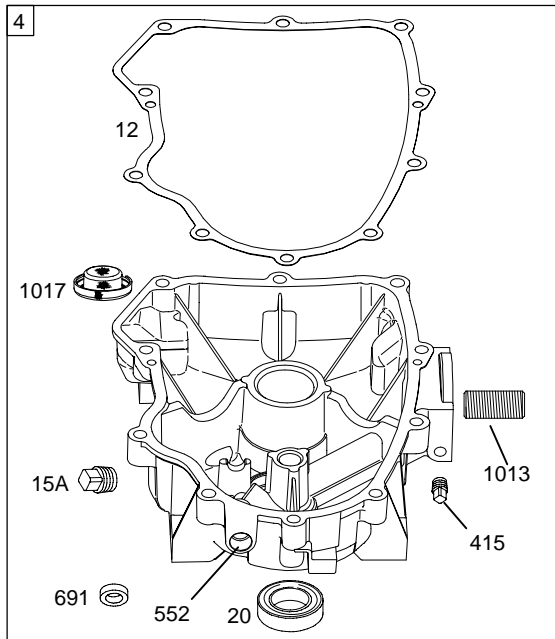

406500

10

750

- 1019 LABEL KIT
- 1058 OPERATOR'S MANUAL
- 1330 REPAIR MANUAL

Illustrations cover a range of engines. Parts shown without corresponding text may not be used on your specific engine.
5770-2 Assemblies include all parts shown in frames. 06/10/2004