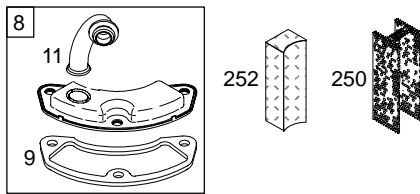

406500

10

750

- 1019 LABEL KIT
- 1058 OPERATOR'S MANUAL
- 1330 REPAIR MANUAL

Illustrations cover a range of engines. Parts shown without corresponding text may not be used on your specific engine.
5770-2 Assemblies include all parts shown in frames. 06/10/2004