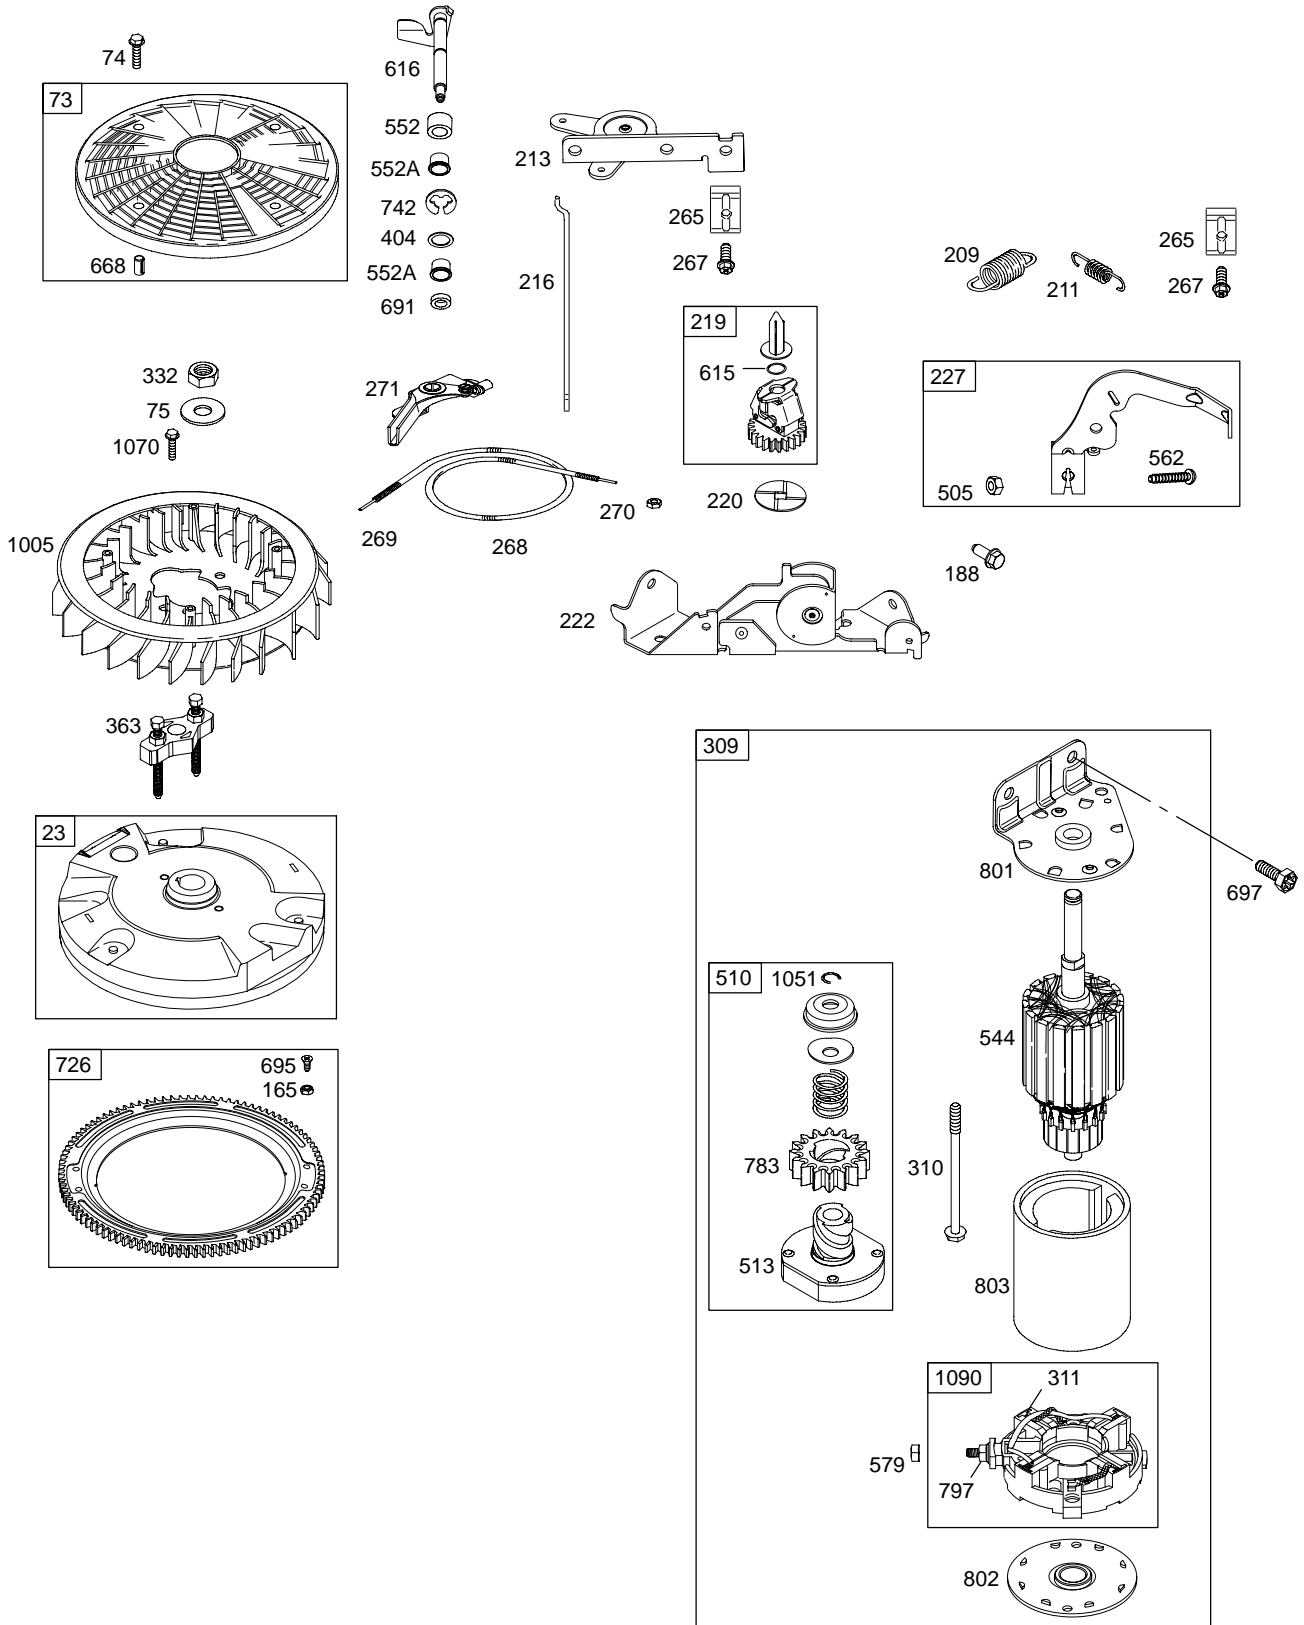

Illustrations cover a range of engines. Parts shown without corresponding text may not be used on your specific engine.
5770-6 Assemblies include all parts shown in frames. 06/10/2004