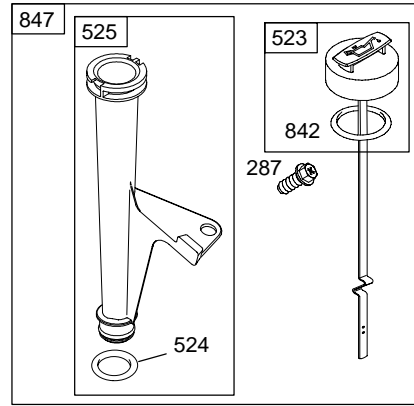

406500

10

750

- 1019 LABEL KIT
- 1058 OPERATOR'S MANUAL
- 1330 REPAIR MANUAL

Illustrations cover a range of engines. Parts shown without corresponding text may not be used on your specific engine.
5770-2 Assemblies include all parts shown in frames. 06/10/2004