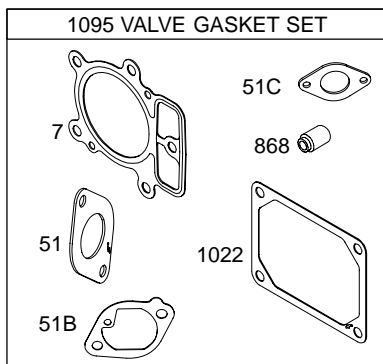

406500

Illustrated Parts List

Model Series

406500

TYPE NUMBER
0106 through 0139.

TABLE OF CONTENTS

Air Cleaner	5
Alternators	7
Blower Housing/Shrouds	5
Camshaft	2
Carburetor	4
Controls	6
Crankcase Sump	2
Crankshaft	2
Cylinder	2
Cylinder Head	3
Electric Starter	6
Exhaust	6
Flywheel	6
Ignition	7
Kit/Gasket Sets	4
Lubrication	2
Pistons	2
Valves	3

406500

10

750

- 1019 LABEL KIT
- 1058 OPERATOR'S MANUAL
- 1330 REPAIR MANUAL

Illustrations cover a range of engines. Parts shown without corresponding text may not be used on your specific engine.
 5770-2 Assemblies include all parts shown in frames. 06/10/2004

Illustrations cover a range of engines. Parts shown without corresponding text may not be used on your specific engine.

1036 EMISSIONS LABEL

5770-5 *Illustrations cover a range of engines. Parts shown without corresponding text may not be used on your specific engine.*