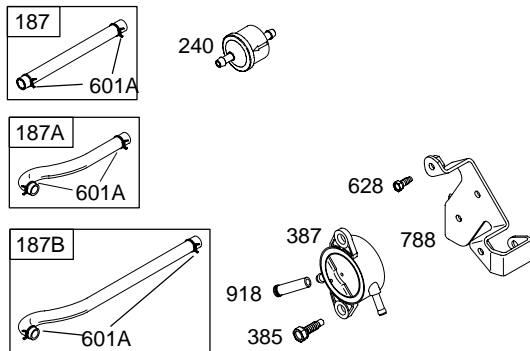

406500

Illustrated Parts List

Model Series

406500

TYPE NUMBER
0106 through 0139.

TABLE OF CONTENTS

Air Cleaner	5
Alternators	7
Blower Housing/Shrouds	5
Camshaft	2
Carburetor	4
Controls	6
Crankcase Sump	2
Crankshaft	2
Cylinder	2
Cylinder Head	3
Electric Starter	6
Exhaust	6
Flywheel	6
Ignition	7
Kit/Gasket Sets	4
Lubrication	2
Pistons	2
Valves	3

406500

10

750

- 1019 LABEL KIT
- 1058 OPERATOR'S MANUAL
- 1330 REPAIR MANUAL

Illustrations cover a range of engines. Parts shown without corresponding text may not be used on your specific engine.
 5770-2 Assemblies include all parts shown in frames. 06/10/2004

Illustrations cover a range of engines. Parts shown without corresponding text may not be used on your specific engine.

1036 EMISSIONS LABEL

5770-5 *Illustrations cover a range of engines. Parts shown without corresponding text may not be used on your specific engine.*

	<p>10 - 16 AMP</p> <p>474D</p> <p>877C</p> 
<p>NOTE: All stators use a No. 1119 mounting screw. </p> <p>NOTE: The proper flywheel part number and/or the alternator magnet size will determine the alternator type or output. See repair instruction manual for additional information.</p>	<p>526 </p> <p>501 </p>