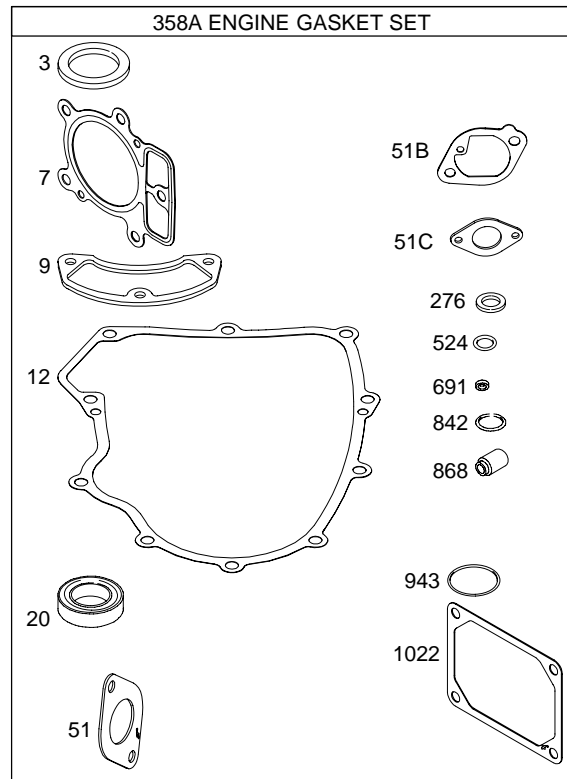

406500

Illustrated Parts List

Model Series

406500

TYPE NUMBER
0106 through 0139.

TABLE OF CONTENTS

Air Cleaner	5
Alternators	7
Blower Housing/Shrouds	5
Camshaft	2
Carburetor	4
Controls	6
Crankcase Sump	2
Crankshaft	2
Cylinder	2
Cylinder Head	3
Electric Starter	6
Exhaust	6
Flywheel	6
Ignition	7
Kit/Gasket Sets	4
Lubrication	2
Pistons	2
Valves	3

406500

10

750

- 1019 LABEL KIT
- 1058 OPERATOR'S MANUAL
- 1330 REPAIR MANUAL

Illustrations cover a range of engines. Parts shown without corresponding text may not be used on your specific engine.
 5770-2 Assemblies include all parts shown in frames. 06/10/2004