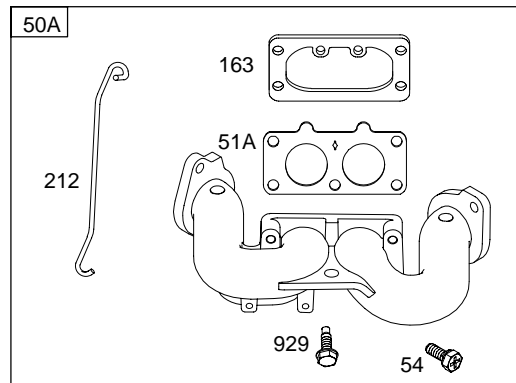

407600

Illustrated Parts List

Model Series

407600

TYPE NUMBERS
0101 through 0259.

TABLE OF CONTENTS

Air Cleaner	5
Alternators/Ignition	7
Blower Housing/Shrouds	5
Cam	3
Carburetor	4
Controls	6
Crankcase Cover/Sump	2
Crankshaft	2
Cylinder	2
Electric Starter	6
Flywheel	6
Head/Valves	3
Kit/Gasket Sets	4
Oil	2
Pistons	2

10

24

750

1019 LABEL KIT

1058 OPERATOR'S MANUAL

1330 REPAIR MANUAL

Illustrations cover a range of engines. Parts shown without corresponding text may not be used on your specific engine.
 5558-2 Assemblies include all parts shown in frames. 06/15/2003

5558-3 *Illustrations cover a range of engines. Parts shown without corresponding text may not be used on your specific engine.* Assemblies include all parts shown in frames. 06/15/2003

1036 EMISSIONS LABEL

DUAL CIRCUIT		10 - 16 AMP	
474B	877	474D	877C
		1059	
<p>NOTE: All Stators Use a No. 1119 Mounting Screw. </p> <p>NOTE: The proper flywheel part number and/or the alternator magnet size will determine the alternator type or output. See repair instruction manual for additional information.</p>		526	
		501	