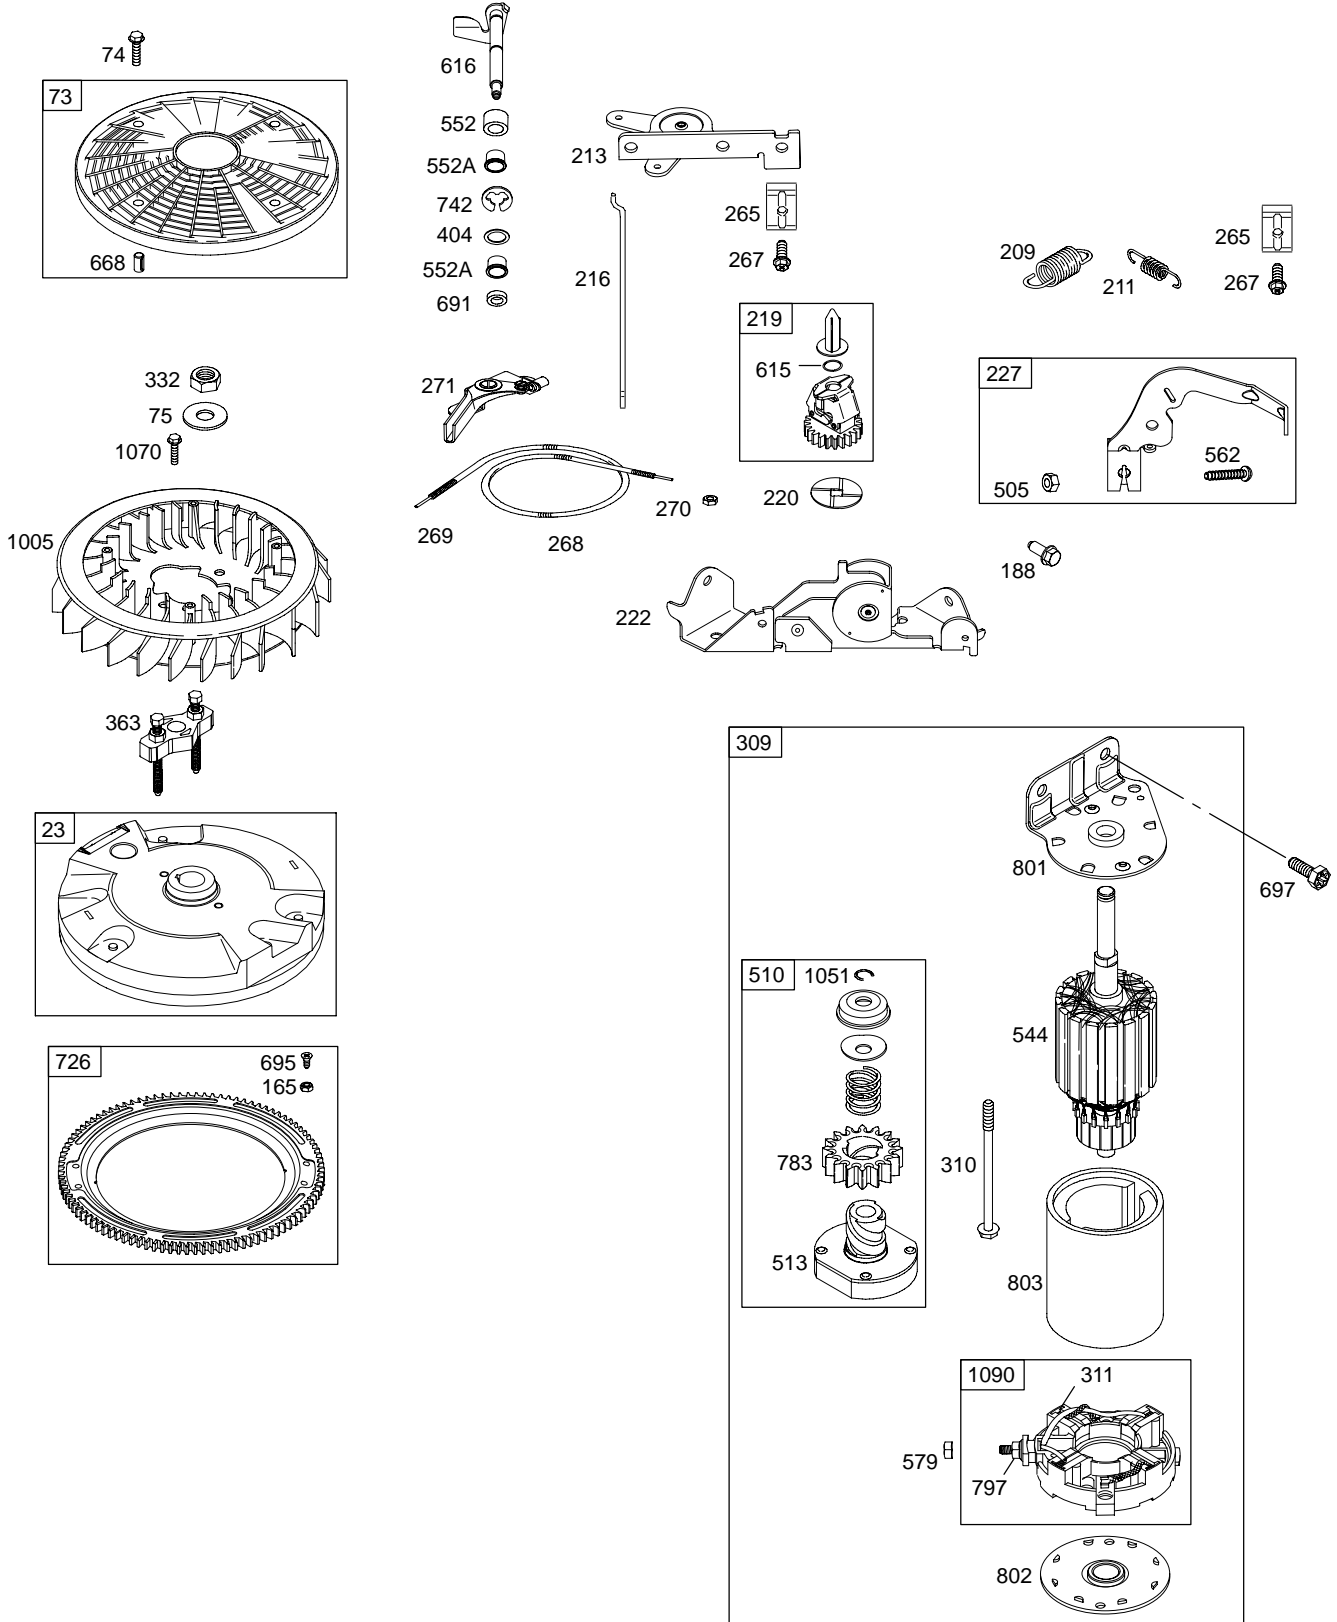

Illustrations cover a range of engines. Parts shown without corresponding text may not be used on your specific engine.
5558-6 Assemblies include all parts shown in frames. 06/15/2003