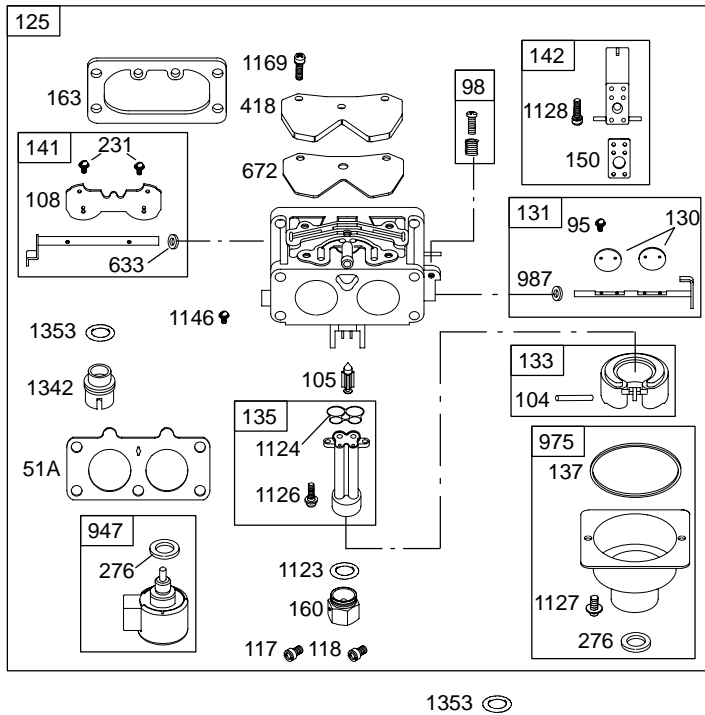

407600

Illustrated Parts List

Model Series

407600

TYPE NUMBERS
0101 through 0259.

TABLE OF CONTENTS

Air Cleaner	5
Alternators/Ignition	7
Blower Housing/Shrouds	5
Cam	3
Carburetor	4
Controls	6
Crankcase Cover/Sump	2
Crankshaft	2
Cylinder	2
Electric Starter	6
Flywheel	6
Head/Valves	3
Kit/Gasket Sets	4
Oil	2
Pistons	2

10

24

750

1019 LABEL KIT

1058 OPERATOR'S MANUAL

1330 REPAIR MANUAL

Illustrations cover a range of engines. Parts shown without corresponding text may not be used on your specific engine.
 5558-2 Assemblies include all parts shown in frames. 06/15/2003

5558-3 *Illustrations cover a range of engines. Parts shown without corresponding text may not be used on your specific engine.* Assemblies include all parts shown in frames. 06/15/2003

1036 EMISSIONS LABEL

DUAL CIRCUIT		10 - 16 AMP	
474B	877	474D	877C
		1059	
<p>NOTE: All Stators Use a No. 1119 Mounting Screw. </p> <p>NOTE: The proper flywheel part number and/or the alternator magnet size will determine the alternator type or output. See repair instruction manual for additional information.</p>		526	
		501	