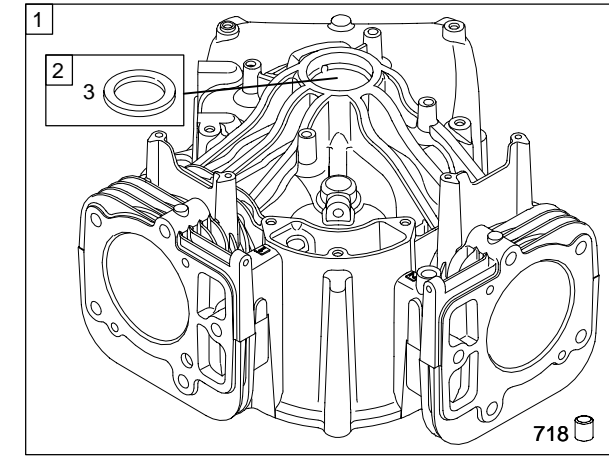

10

24

750

1019 LABEL KIT

1058 OPERATOR'S MANUAL

1330 REPAIR MANUAL

Illustrations cover a range of engines. Parts shown without corresponding text may not be used on your specific engine.
5558-2 Assemblies include all parts shown in frames. 06/15/2003