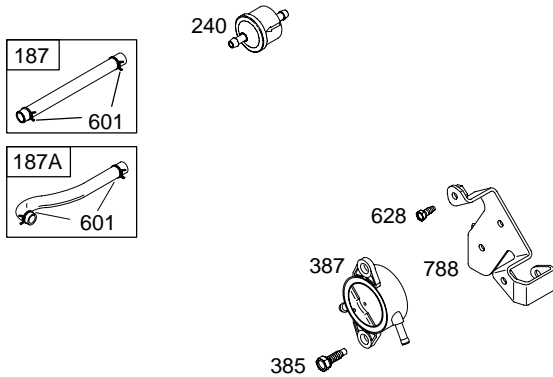

407600

Illustrated Parts List

Model Series

407600

TYPE NUMBERS
0101 through 0259.

TABLE OF CONTENTS

Air Cleaner	5
Alternators/Ignition	7
Blower Housing/Shrouds	5
Cam	3
Carburetor	4
Controls	6
Crankcase Cover/Sump	2
Crankshaft	2
Cylinder	2
Electric Starter	6
Flywheel	6
Head/Valves	3
Kit/Gasket Sets	4
Oil	2
Pistons	2

10

24

750

1019 LABEL KIT

1058 OPERATOR'S MANUAL

1330 REPAIR MANUAL

Illustrations cover a range of engines. Parts shown without corresponding text may not be used on your specific engine.
 5558-2 Assemblies include all parts shown in frames. 06/15/2003

5558-3 *Illustrations cover a range of engines. Parts shown without corresponding text may not be used on your specific engine.* Assemblies include all parts shown in frames. 06/15/2003

1036 EMISSIONS LABEL

DUAL CIRCUIT		10 - 16 AMP	
474B	877	474D	877C
		1059	
<p>NOTE: All Stators Use a No. 1119 Mounting Screw. </p> <p>NOTE: The proper flywheel part number and/or the alternator magnet size will determine the alternator type or output. See repair instruction manual for additional information.</p>		526	
		501	