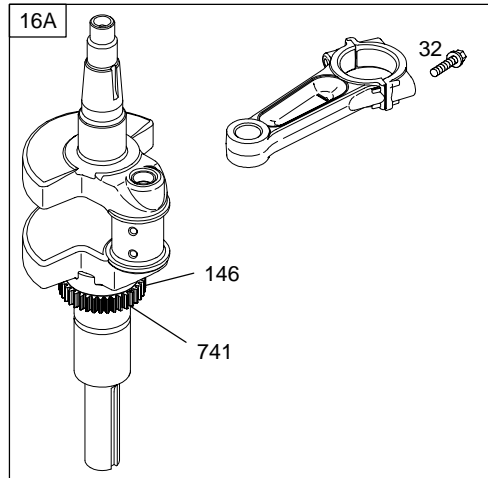

1019 LABEL KIT

1058 OPERATOR'S MANUAL

1330 REPAIR MANUAL

Illustrations cover a range of engines. Parts shown without corresponding text may not be used on your specific engine.
5558-2 Assemblies include all parts shown in frames. 06/15/2003