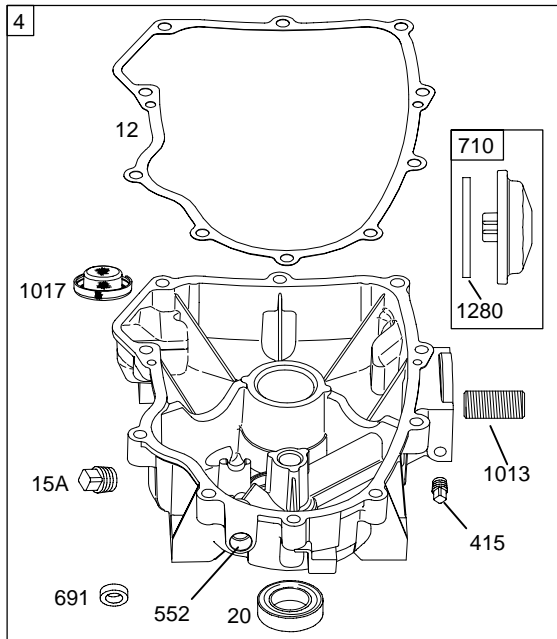

407600

Illustrated Parts List

Model Series

407600

TYPE NUMBERS
0101 through 0259.

TABLE OF CONTENTS

Air Cleaner	5
Alternators/Ignition	7
Blower Housing/Shrouds	5
Cam	3
Carburetor	4
Controls	6
Crankcase Cover/Sump	2
Crankshaft	2
Cylinder	2
Electric Starter	6
Flywheel	6
Head/Valves	3
Kit/Gasket Sets	4
Oil	2
Pistons	2

10

24

750

1019 LABEL KIT

1058 OPERATOR'S MANUAL

1330 REPAIR MANUAL

Illustrations cover a range of engines. Parts shown without corresponding text may not be used on your specific engine.
 5558-2 Assemblies include all parts shown in frames. 06/15/2003

5558-3 *Illustrations cover a range of engines. Parts shown without corresponding text may not be used on your specific engine.* Assemblies include all parts shown in frames. 06/15/2003

1036 EMISSIONS LABEL

DUAL CIRCUIT		10 - 16 AMP	
474B	877	474D	877C
		1059	
<p>NOTE: All Stators Use a No. 1119 Mounting Screw. </p> <p>NOTE: The proper flywheel part number and/or the alternator magnet size will determine the alternator type or output. See repair instruction manual for additional information.</p>		526	
		501	