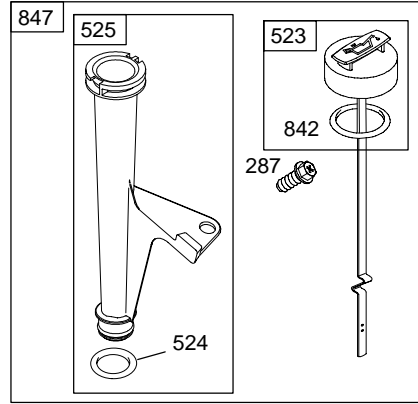

10

24

750

1019 LABEL KIT

1058 OPERATOR'S MANUAL

1330 REPAIR MANUAL

Illustrations cover a range of engines. Parts shown without corresponding text may not be used on your specific engine.
5558-2 Assemblies include all parts shown in frames. 06/15/2003