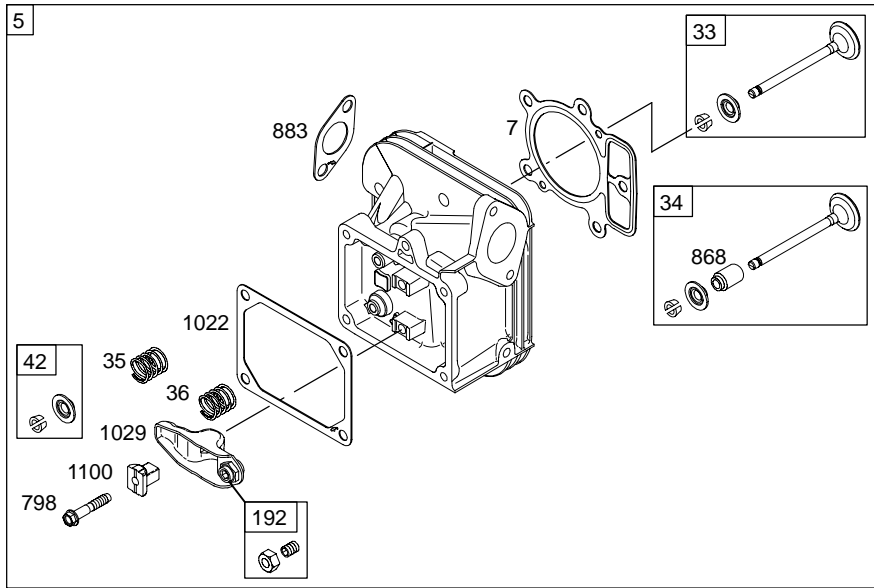

407600

Illustrated Parts List

Model Series

407600

TYPE NUMBERS
0101 through 0259.

TABLE OF CONTENTS

Air Cleaner	5
Alternators/Ignition	7
Blower Housing/Shrouds	5
Cam	3
Carburetor	4
Controls	6
Crankcase Cover/Sump	2
Crankshaft	2
Cylinder	2
Electric Starter	6
Flywheel	6
Head/Valves	3
Kit/Gasket Sets	4
Oil	2
Pistons	2

10

24

750

1019 LABEL KIT

1058 OPERATOR'S MANUAL

1330 REPAIR MANUAL

Illustrations cover a range of engines. Parts shown without corresponding text may not be used on your specific engine.
 5558-2 Assemblies include all parts shown in frames. 06/15/2003

5558-3 *Illustrations cover a range of engines. Parts shown without corresponding text may not be used on your specific engine.* Assemblies include all parts shown in frames. 06/15/2003

1036 EMISSIONS LABEL