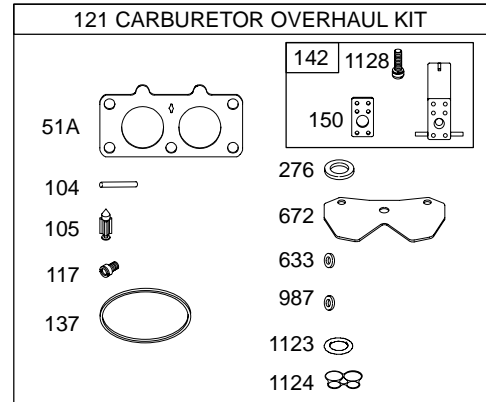

407600

Illustrated Parts List

Model Series

407600

TYPE NUMBERS
0101 through 0259.

TABLE OF CONTENTS

Air Cleaner	5
Alternators/Ignition	7
Blower Housing/Shrouds	5
Cam	3
Carburetor	4
Controls	6
Crankcase Cover/Sump	2
Crankshaft	2
Cylinder	2
Electric Starter	6
Flywheel	6
Head/Valves	3
Kit/Gasket Sets	4
Oil	2
Pistons	2

10

24

750

1019 LABEL KIT

1058 OPERATOR'S MANUAL

1330 REPAIR MANUAL

Illustrations cover a range of engines. Parts shown without corresponding text may not be used on your specific engine.
 5558-2 Assemblies include all parts shown in frames. 06/15/2003

5558-3 *Illustrations cover a range of engines. Parts shown without corresponding text may not be used on your specific engine.* Assemblies include all parts shown in frames. 06/15/2003

1036 EMISSIONS LABEL