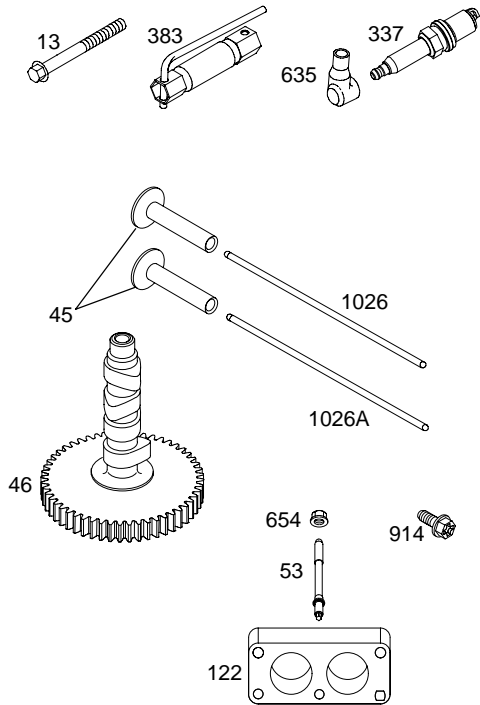

407600

Illustrated Parts List

Model Series

407600

TYPE NUMBERS
0101 through 0259.

TABLE OF CONTENTS

Air Cleaner	5
Alternators/Ignition	7
Blower Housing/Shrouds	5
Cam	3
Carburetor	4
Controls	6
Crankcase Cover/Sump	2
Crankshaft	2
Cylinder	2
Electric Starter	6
Flywheel	6
Head/Valves	3
Kit/Gasket Sets	4
Oil	2
Pistons	2

10

24

750

1019 LABEL KIT

1058 OPERATOR'S MANUAL

1330 REPAIR MANUAL

Illustrations cover a range of engines. Parts shown without corresponding text may not be used on your specific engine.
 5558-2 Assemblies include all parts shown in frames. 06/15/2003

5558-3 *Illustrations cover a range of engines. Parts shown without corresponding text may not be used on your specific engine.* Assemblies include all parts shown in frames. 06/15/2003

1036 EMISSIONS LABEL

DUAL CIRCUIT		10 - 16 AMP	
474B	877	474D	877C
		1059	
<p>NOTE: All Stators Use a No. 1119 Mounting Screw. </p> <p>NOTE: The proper flywheel part number and/or the alternator magnet size will determine the alternator type or output. See repair instruction manual for additional information.</p>		526	
		501	