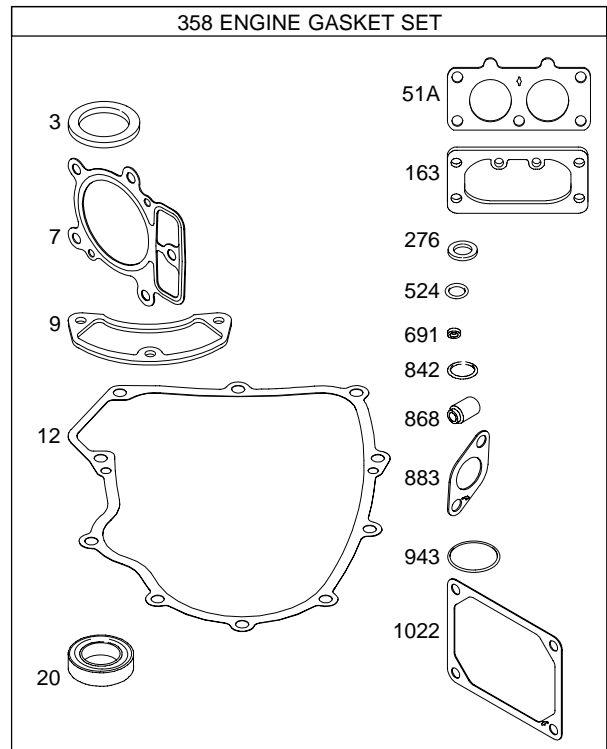

407600

Illustrated Parts List

Model Series

407600

TYPE NUMBERS
0101 through 0259.

TABLE OF CONTENTS

Air Cleaner	5
Alternators/Ignition	7
Blower Housing/Shrouds	5
Cam	3
Carburetor	4
Controls	6
Crankcase Cover/Sump	2
Crankshaft	2
Cylinder	2
Electric Starter	6
Flywheel	6
Head/Valves	3
Kit/Gasket Sets	4
Oil	2
Pistons	2

10

24

750

1019 LABEL KIT

1058 OPERATOR'S MANUAL

1330 REPAIR MANUAL

Illustrations cover a range of engines. Parts shown without corresponding text may not be used on your specific engine.
 5558-2 Assemblies include all parts shown in frames. 06/15/2003

5558-3 *Illustrations cover a range of engines. Parts shown without corresponding text may not be used on your specific engine.* Assemblies include all parts shown in frames. 06/15/2003

1036 EMISSIONS LABEL

DUAL CIRCUIT		10 - 16 AMP	
474B	877	474D	877C
		1059	
<p>NOTE: All Stators Use a No. 1119 Mounting Screw. </p> <p>NOTE: The proper flywheel part number and/or the alternator magnet size will determine the alternator type or output. See repair instruction manual for additional information.</p>		526	
		501	