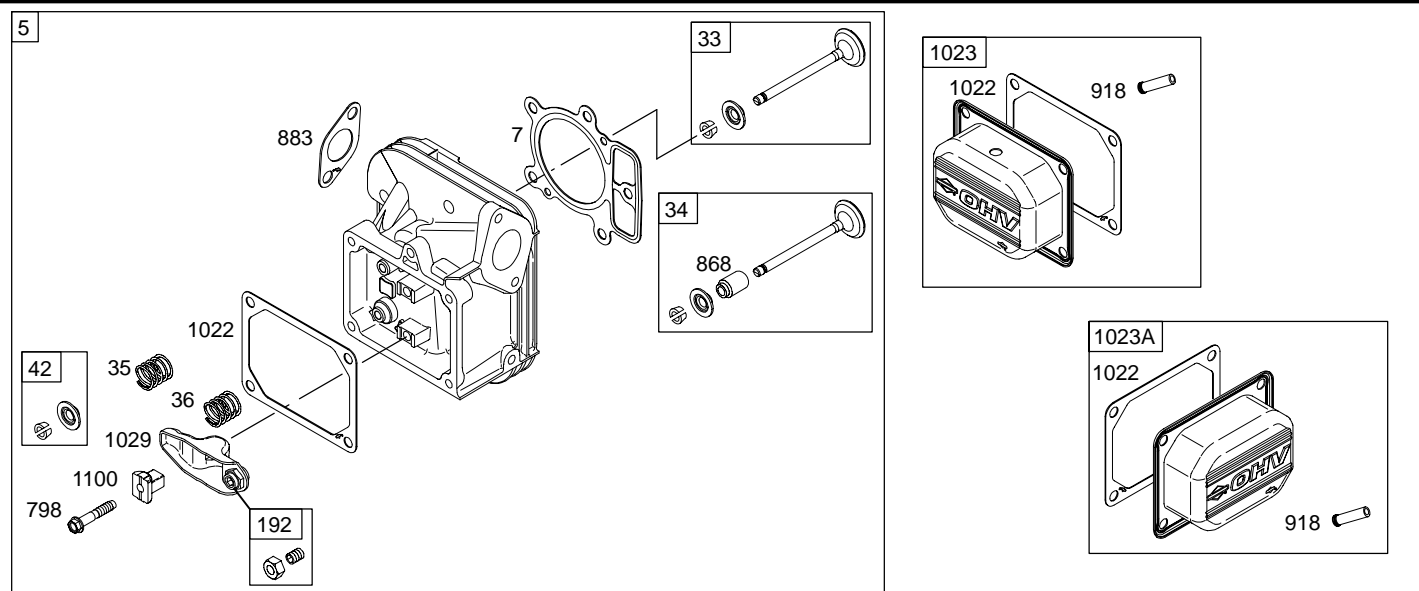

Illustrations cover a range of engines. Parts shown without corresponding text may not be used on your specific engine.