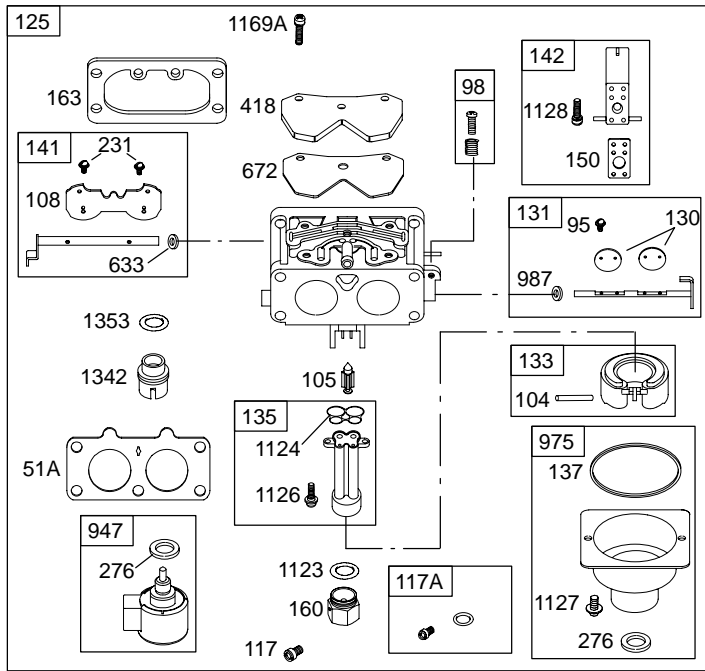

### TABLE OF CONTENTS

Air Cleaner .....	5
Alternators .....	7
Blower Housing/Shrouds .....	5
Camshaft .....	3
Carburetor .....	4
Controls .....	6
Crankcase Sump .....	2
Crankshaft .....	2
Cylinder .....	2
Cylinder Head .....	3
Electric Starter .....	6
Flywheel .....	6
Governor Spring .....	6
Ignition .....	7
Intake Manifold .....	3
Kit/Gasket Sets .....	4
Lubrication .....	2
Pistons .....	2
Valves .....	3

# 40H700

750

- 1019 LABEL KIT
- 1058 OPERATOR'S MANUAL
- 1330 REPAIR MANUAL

5194-2 *Illustrations cover a range of engines. Parts shown without corresponding text may not be used on your specific engine.* Assemblies include all parts shown in frames. 06/07/2004

Illustrations cover a range of engines. Parts shown without corresponding text may not be used on your specific engine.

1036 EMISSIONS LABEL

# 40H700

Illustrations cover a range of engines. Parts shown without corresponding text may not be used on your specific engine.  
 5194-6 Assemblies include all parts shown in frames. 06/07/2004

DUAL CIRCUIT	10 - 16 AMP
<div data-bbox="699 275 760 296" data-label="Text">474B</div> <div data-bbox="727 310 764 331" data-label="Text">877</div> 	<div data-bbox="894 275 954 296" data-label="Text">474D</div> <div data-bbox="922 310 959 331" data-label="Text">877C</div> <div data-bbox="1019 275 1079 296" data-label="Text">1059</div> 
<div data-bbox="743 535 781 556" data-label="Text">878</div> 	<div data-bbox="943 548 980 569" data-label="Text">578</div> 
<div data-bbox="138 646 860 745" data-label="Text"> <p><b>NOTE:</b> All Stators Use a No. 1119 Mounting Screw. </p> <p><b>NOTE:</b> The proper flywheel part number and/or the alternator magnet size will determine the alternator type or output. See repair instruction manual for additional information.</p> </div>	
<div data-bbox="922 659 959 680" data-label="Text">526</div> <div data-bbox="922 695 959 716" data-label="Text">501</div> 	