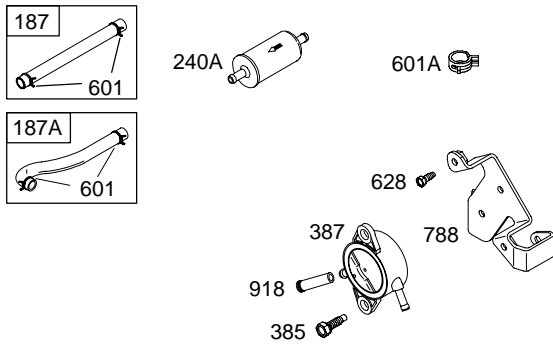

# 40H700

750

- 1019 LABEL KIT
- 1058 OPERATOR'S MANUAL
- 1330 REPAIR MANUAL

5194-2 *Illustrations cover a range of engines. Parts shown without corresponding text may not be used on your specific engine.* Assemblies include all parts shown in frames. 06/07/2004

Illustrations cover a range of engines. Parts shown without corresponding text may not be used on your specific engine.

1036 EMISSIONS LABEL

# 40H700

Illustrations cover a range of engines. Parts shown without corresponding text may not be used on your specific engine.  
 5194-6 Assemblies include all parts shown in frames. 06/07/2004

DUAL CIRCUIT	10 - 16 AMP
<div data-bbox="699 275 760 296" data-label="Text">474B</div> <div data-bbox="727 310 764 331" data-label="Text">877</div> 	<div data-bbox="894 275 954 296" data-label="Text">474D</div> <div data-bbox="922 310 959 331" data-label="Text">877C</div> <div data-bbox="1019 275 1079 296" data-label="Text">1059</div> 
<div data-bbox="743 535 781 556" data-label="Text">878</div> 	<div data-bbox="943 548 980 569" data-label="Text">578</div> 
<div data-bbox="138 646 860 745" data-label="Text"> <p><b>NOTE:</b> All Stators Use a No. 1119 Mounting Screw. </p> <p><b>NOTE:</b> The proper flywheel part number and/or the alternator magnet size will determine the alternator type or output. See repair instruction manual for additional information.</p> </div>	
<div data-bbox="922 659 959 680" data-label="Text">526</div> <div data-bbox="922 695 959 716" data-label="Text">501</div> 	