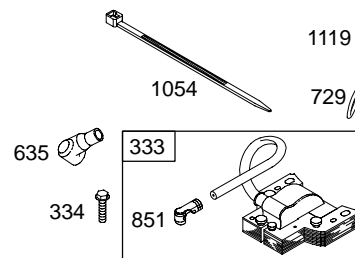

Illustrations cover a range of engines. Parts shown without corresponding text may not be used on your specific engine.

1036 EMISSIONS LABEL

# 40H700

Illustrations cover a range of engines. Parts shown without corresponding text may not be used on your specific engine.  
 5194-6 Assemblies include all parts shown in frames. 06/07/2004

DUAL CIRCUIT	10 - 16 AMP
<div data-bbox="699 275 760 296" data-label="Text">474B</div> <div data-bbox="727 310 764 331" data-label="Text">877</div> 	<div data-bbox="894 275 954 296" data-label="Text">474D</div> <div data-bbox="922 310 959 331" data-label="Text">877C</div> <div data-bbox="1019 275 1079 296" data-label="Text">1059</div> 
<div data-bbox="743 535 781 556" data-label="Text">878</div> 	<div data-bbox="943 548 980 569" data-label="Text">578</div> 
<div data-bbox="138 646 860 745" data-label="Text"> <p><b>NOTE:</b> All Stators Use a No. 1119 Mounting Screw. </p> <p><b>NOTE:</b> The proper flywheel part number and/or the alternator magnet size will determine the alternator type or output. See repair instruction manual for additional information.</p> </div>	
<div data-bbox="922 659 959 680" data-label="Text">526</div> <div data-bbox="922 695 959 716" data-label="Text">501</div> 	