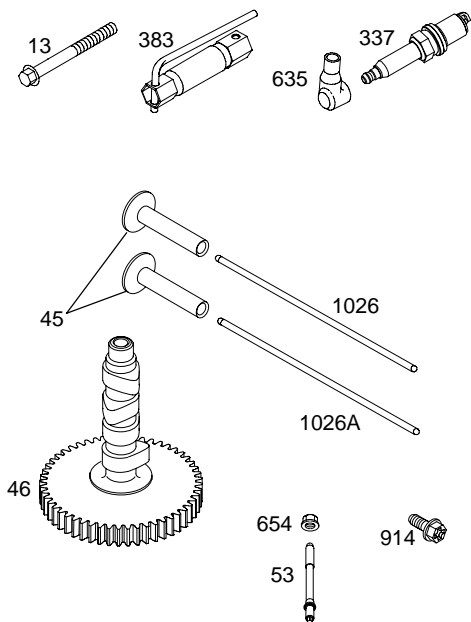

# 40H700

750

- 1019 LABEL KIT
- 1058 OPERATOR'S MANUAL
- 1330 REPAIR MANUAL

5194-2 *Illustrations cover a range of engines. Parts shown without corresponding text may not be used on your specific engine.* Assemblies include all parts shown in frames. 06/07/2004

# 40H700

Illustrations cover a range of engines. Parts shown without corresponding text may not be used on your specific engine.  
 5194-6 Assemblies include all parts shown in frames. 06/07/2004

DUAL CIRCUIT	10 - 16 AMP
<div data-bbox="699 275 760 296" data-label="Text">474B</div> <div data-bbox="727 310 764 331" data-label="Text">877</div> 	<div data-bbox="894 275 954 296" data-label="Text">474D</div> <div data-bbox="922 310 959 331" data-label="Text">877C</div> <div data-bbox="1019 275 1079 296" data-label="Text">1059</div> 
<div data-bbox="743 535 781 556" data-label="Text">878</div> 	<div data-bbox="943 548 980 569" data-label="Text">578</div> 
<div data-bbox="138 646 860 745" data-label="Text"> <p><b>NOTE:</b> All Stators Use a No. 1119 Mounting Screw. </p> <p><b>NOTE:</b> The proper flywheel part number and/or the alternator magnet size will determine the alternator type or output. See repair instruction manual for additional information.</p> </div>	
<div data-bbox="922 659 959 680" data-label="Text">526</div> <div data-bbox="922 695 959 716" data-label="Text">501</div> 	