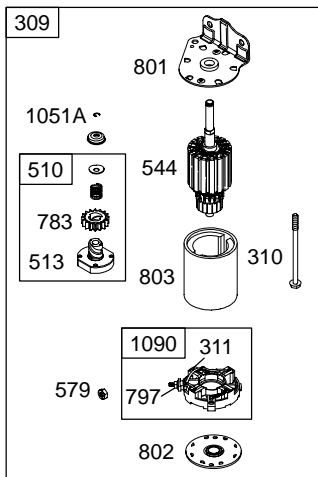

1019 LABEL KIT

1058 OWNER'S MANUAL

Illustrations cover a range of engines. Parts shown without corresponding text may not be used on your specific engine.  
5496-2 Assemblies include all parts shown in frames.

Illustrations cover a range of engines. Parts shown without corresponding text may not be used on your specific engine.  
 5496-3 Assemblies include all parts shown in frames. 5/2003

Illustrations cover a range of engines. Parts shown without corresponding text may not be used on your specific engine.  
 5496-4 Assemblies include all parts shown in frames. 5/2003

1036 EMISSION LABEL

823

Illustrations cover a range of engines. Parts shown without corresponding text may not be used on your specific engine.  
 5496-6 Assemblies include all parts shown in frames. 5/2003

# 210800

AC ONLY	DC ONLY	DUAL CIRCUIT	TRI CIRCUIT	5 – 9 AMP	10 – 16 AMP	20 AMP
474	474A	474B	474C	474C	474D	474E
578	578	878	878A	578	578	578
<p><b>NOTE:</b> All stators use a No. 1119 mounting screw. </p> <p><b>NOTE:</b> The proper flywheel part number and/or the alternator magnet size will determine the alternator type or output. See repair instruction manual for additional information.</p>				526A 501A	526 501	526B 501B