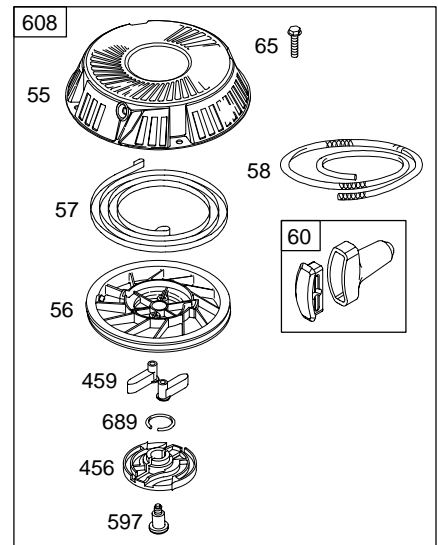

1019 LABEL KIT

1058 OWNER'S MANUAL

Illustrations cover a range of engines. Parts shown without corresponding text may not be used on your specific engine.  
5496-2 Assemblies include all parts shown in frames.

Illustrations cover a range of engines. Parts shown without corresponding text may not be used on your specific engine.  
 5496-3 Assemblies include all parts shown in frames. 5/2003

Illustrations cover a range of engines. Parts shown without corresponding text may not be used on your specific engine.  
 5496-4 Assemblies include all parts shown in frames. 5/2003

1036 EMISSION LABEL

823

Illustrations cover a range of engines. Parts shown without corresponding text may not be used on your specific engine.  
 5496-6 Assemblies include all parts shown in frames. 5/2003

# 210800

AC ONLY	DC ONLY	DUAL CIRCUIT	TRI CIRCUIT	5 – 9 AMP	10 – 16 AMP	20 AMP
474	474A	474B	474C	474C	474D	474E
578	578	878	878A	578	578	578
<p><b>NOTE:</b> All stators use a No. 1119 mounting screw. </p> <p><b>NOTE:</b> The proper flywheel part number and/or the alternator magnet size will determine the alternator type or output. See repair instruction manual for additional information.</p>				526A 501A	526 501	526B 501B