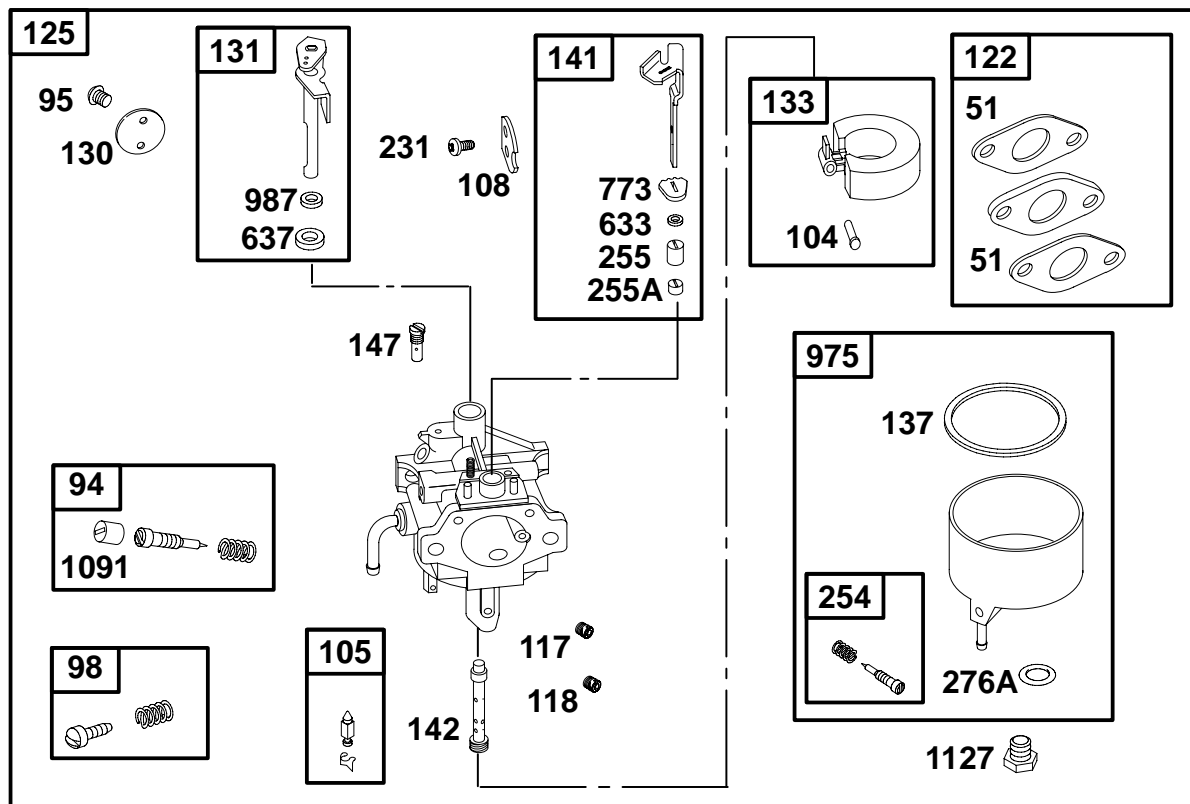

REF. NO.	PART NO.	DESCRIPTION	REF. NO.	PART NO.	DESCRIPTION	REF. NO.	PART NO.	DESCRIPTION
51	710060	Gasket-Intake	125	715475	Carburetor Used on Type No(s). 0035, 0036, 0038, 0072, 0078, 0126, 0129, 0235, 0272, 0278, 0800.	231	710683	Screw (Choke Valve)
94	715490	Kit-Idle Mixture			Note	254	715049	Drain-Carburetor Bowl
95	94466	Screw (Throttle Valve)			715559 Carburetor Used on Type No(s). 0133.	255	710177	Bushing-Choke Shaft (Upper)
98	715074	Kit-Idle Speed			715560 Carburetor Used on Type No(s). 0130, 0230.	255A	710179	Bushing-Choke Shaft (Lower)
104	710195	Pin-Float Hinge	130	224211	Valve-Throttle	276A	711319	Washer-Sealing
105	715075	Valve-Float Needle	131	715078	Kit-Throttle Shaft	633		Seal-Choke/Throttle Shaft (Sold in Kit Only)
108	710178	Valve-Choke	133	715079	Float-Carburetor	637		Washer (Throttle Shaft)(Sold in Kit Only)
117	710686	Jet-Main	137		Gasket-Float Bowl (Sold in Kit Only)	773	710175	Retainer
118	231645	Jet-Main (High Altitude)	141	715080	Kit-Choke Shaft	975	715050	Bowl-Float
122	715034	Spacer-Carburetor	142	710192	Nozzle-Carburetor	987	710185	Seal-Throttle Shaft
			147	710188	Jet-Pilot	1091	710485	Cap-Limiter
					Note	1127	710197	Screw-Float Bowl
					231644 Jet-Pilot (High Altitude)			

★ Included in Engine Gasket Set-Ref. No. 358.

△ Included in Valve Gasket Set-Ref. No. 1095.

◆ Included in Carburetor Gasket Set-Ref. No. 977.

● Included in Carburetor Overhaul Kit-Ref. No. 121.