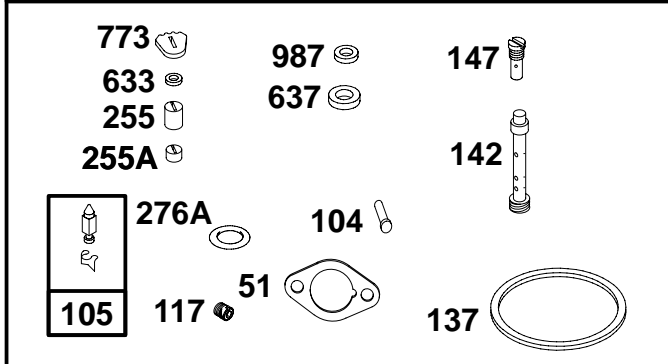

121 CARBURETOR OVERHAUL KIT