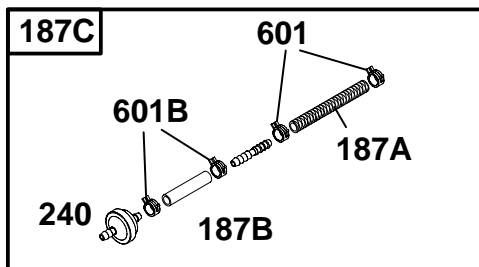

★ Included in Engine Gasket Set-Ref. No. 358.

Δ Included in Valve Gasket Set-Ref. No. 1095.

◆ Included in Carburetor Gasket Set-Ref. No. 977.

● Included in Carburetor Overhaul Kit-Ref. No. 121.

REF. NO.	PART NO.	DESCRIPTION	REF. NO.	PART NO.	DESCRIPTION	REF. NO.	PART NO.	DESCRIPTION
38	710160	Screw (Shut Off Valve)	187B	296004	Line-Fuel (1/4 Inch Inside Diameter)(Cut To Required Length)	464	★710072	Seal-O Ring
180	715327	Tank-Fuel (Metal)				464A	★710069	Seal-O-Ring
187	715125	Line-Fuel (8 mm Inside Diameter) (Cut to Required Length)	187C	715172	Line-Fuel	601	710075	Clamp-Hose
187A	715126	Line-Fuel (4 mm Inside Diameter) (Cut to Required Length)	190	710023	Screw (Fuel Tank)	601A	710067	Clamp-Hose
			210	710065	Strainer-Fuel	601B	691038	Clamp-Hose
			210A	710071	Strainer-Fuel	666	710158	Gauge-Fuel
			240	298090	Filter-Fuel	670	710159	Spacer-Fuel Tank
			246	710070	Bowl-Fuel Filter	705	710068	Nut (Fuel Tank)
						957	710490	Cap-Fuel Tank (Plastic)
						958	715027	Valve-Fuel Shut Off (Plastic)