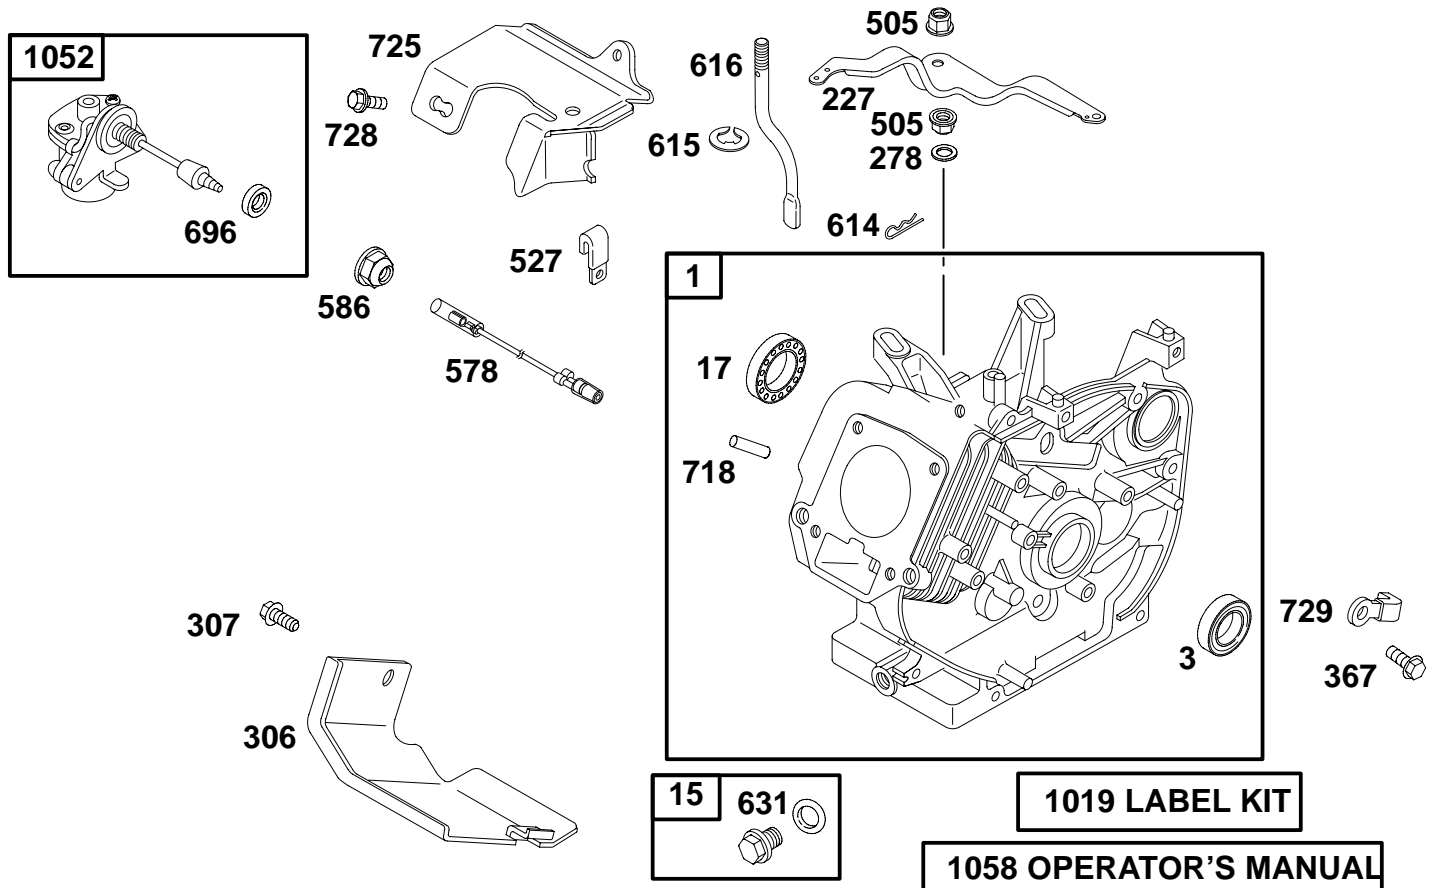

Illustrated Parts List

Model Series

085400

TYPE NUMBERS
0035 THROUGH 0800

TABLE OF CONTENTS

Air Cleaner	9
Blower Housing	3
Camshaft	5
Carburetor	7
Controls	8
Control Panel	12
Crankcase Cover/Sump	3
Crankshaft	6
Cylinder	2
Flywheel	12
Fuel System	11
Governor Spring	8
Cylinder Head	4
Ignition	12
Kits/Gaskets-Carburetor	15
Kits/Gaskets-Engine	15
Kits/Gaskets-Valve	15
Muffler	10
Oil Sensor Group	2
Piston and Rod Group	5
Rewind Starter	13
Valves	4

085400

REF. NO.	PART NO.	DESCRIPTION	REF. NO.	PART NO.	DESCRIPTION	REF. NO.	PART NO.	DESCRIPTION
1	715033	Cylinder Assembly	578	710308	Wire Assembly	616	710153	Crank-Governor
3	★710103	Seal-Oil			Note	631	★710004	Washer
15	715000	Plug-Oil Drain			710086 Wire Assembly	696	★710091	O-Ring Seal
17	710133	Bearing-Ball			Used on Type No(s).	718	710005	Pin-Locating
227	710155	Lever-Governor Control			0129, 0130)	725	710102	Shield-Heat
278	710058	Washer (Governor Control Lever)	586	710090	Nut (Oil Sensor)	728	710023	Screw (Heat Shield)
306	710063	Shield-Cylinder	614	710056	Pin-Cotter	729	710083	Clip-Wire
307	710023	Screw (Cylinder Shield)	615	710154	Retainer-Governor Shaft	1019	715031	Kit-Label
367	710023	Screw (Wire Clip)				1052	715353	Sensor-Oil
505	710059	Nut (Governor Control Lever)				1058	MS6669	Operator's Manual
527	710100	Clamp-Tube						