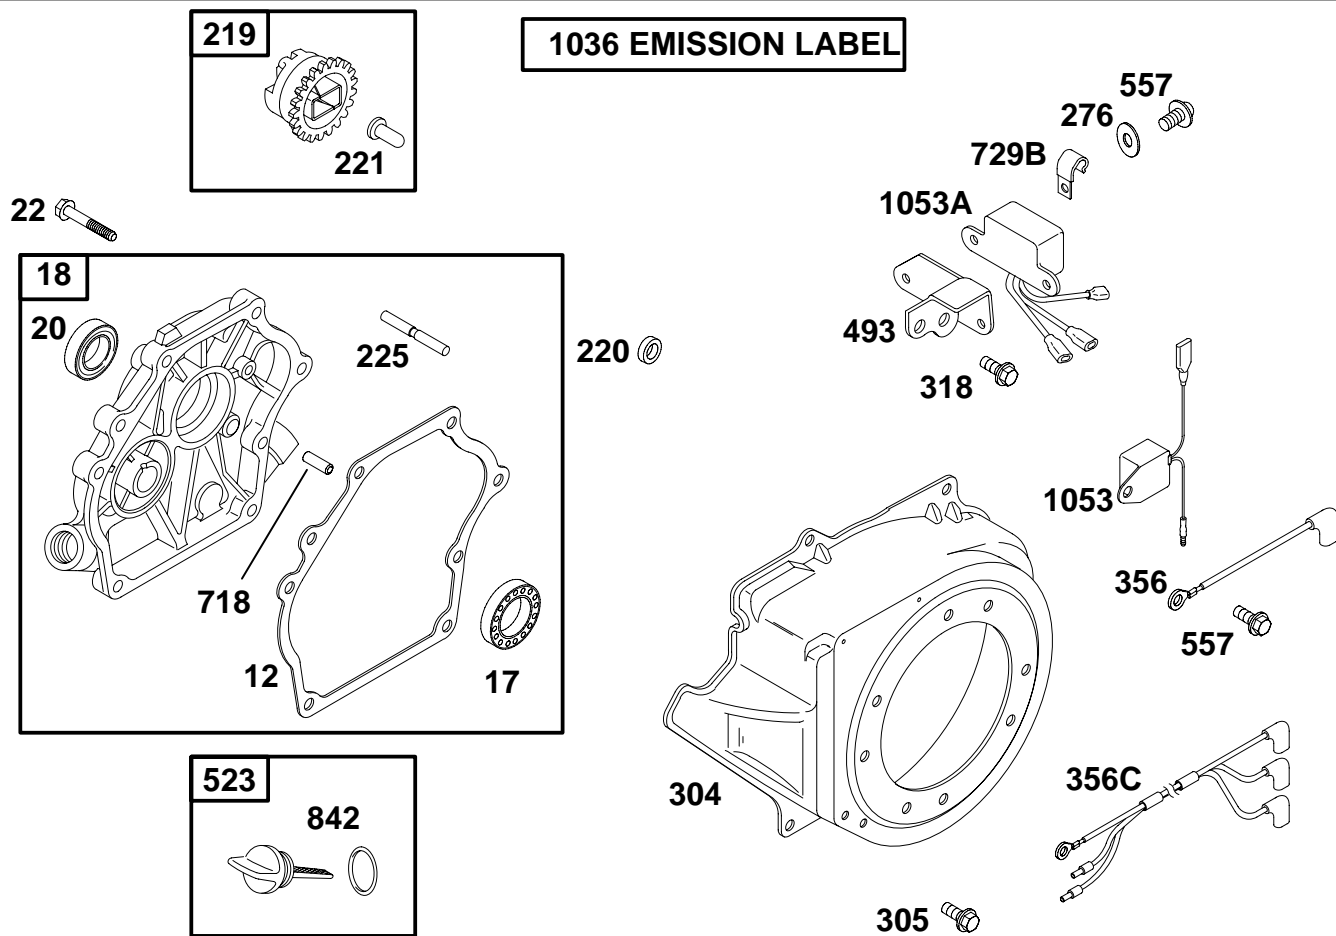

REF. NO.	PART NO.	DESCRIPTION	REF. NO.	PART NO.	DESCRIPTION	REF. NO.	PART NO.	DESCRIPTION
12	★710141	Gasket-Crankcase			————— Note —————	1036	710955	Label-Emissions (Used After Code Date 00063000).
17	710133	Bearing-Ball			710199 Housing-Blower			————— Note —————
18	715052	Cover-Crankcase			Used on Type No(s). 0072, 0272.			710085 Label-Emissions
		————— Note —————	305	710023	Screw (Blower Housing)			Used After Code Date 98123100 and Before Code Date 00070100).
		715047 Cover-Crankcase	318	710023	Screw (Mounting Bracket)			499327 Label-Emission
		Used on Type No(s). 0072, 0272.	356	710120	Wire-Stop			Used After Code Date 97063000 and Before Code Date 9901010).
20	★710140	Seal-Oil	356C	711675	Wire-Stop			499326 Label-Emission
22	710032	Screw (Crankcase Cover/Sump)			Used on Type No(s). 0130.			Used Before Code Date 97070100).
219	715679	Gear-Governor	493	710085	Bracket-Mounting	1053	710305	Module-Oil Gard
220	710035	Washer (Governor Gear)	523	715588	Dipstick	1053A	710088	Module-Oil Gard
221	710027	Cup-Governor	557	710089	Screw (Oil Gard Module)			Used on Type No(s). 0129, 0130, 0230.
225	710028	Shaft-Governor Gear	718	710005	Pin-Locating			
276	810017	Washer-Sealing	729B	710407	Clip-Wire			
304	710166	Housing-Blower	842	★710029	Seal-O-Ring			

★ Included in Engine Gasket Set-Ref. No. 358.

△ Included in Valve Gasket Set-Ref. No. 1095.

◆ Included in Carburetor Gasket Set-Ref. No. 977.

● Included in Carburetor Overhaul Kit-Ref. No. 121.