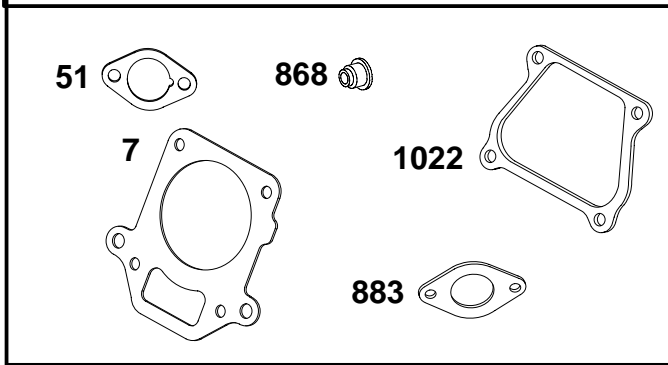

1095 VALVE GASKET SET