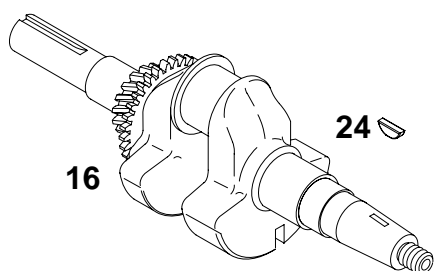

REF. NO.	PART NO.	DESCRIPTION	REF. NO.	PART NO.	DESCRIPTION	REF. NO.	PART NO.	DESCRIPTION
16	715244	Crankshaft (SAE 3/4 Inch Keyway) (Used After Code Date 94091300). Used on Type No(s). 0035, 0235. Note 715053 Crankshaft (SAE 3/4 Inch Keyway) (Used Before Code Date 94091400). Used on Type No(s). 0035.	16A	715246	Crankshaft (SAE Taper) (Used After Code Date 94091300). Used on Type No(s). 0038, 0078, 0126, 0129, 0130, 0133, 0230, 0278. Note 715086 Crankshaft (SAE Taper) (Used Before Code Date 94091400). Used on Type No(s). 0038, 0078, 0126, 0129.	16B	715245	Crankshaft (SAE 5/8 Inch Thread) (Used After Code Date 94091300). Used on Type No(s). 0036. Note 715084 Crankshaft (SAE 5/8 Inch Thread) (Used Before Code Date 94091400). Used on Type No(s). 0036. 716023 Crankshaft (JIS Thread) Used on Type No(s). 0800.
						16C	715090	Crankshaft (2:1 Gear Reduction) Used on Type No(s). 0072, 0272.
						24	710037	Key-Flywheel

★ Included in Engine Gasket Set-Ref. No. 358.

△ Included in Valve Gasket Set-Ref. No. 1095.

◆ Included in Carburetor Gasket Set-Ref. No. 977.

● Included in Carburetor Overhaul Kit-Ref. No. 121.