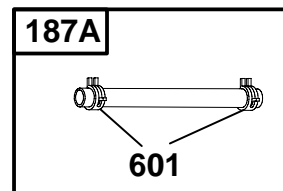

★ Included in Engine Gasket Set-Ref. No. 358.

Δ Included in Valve Gasket Set-Ref. No. 1095.

◆ Included in Carburetor Gasket Set-Ref. No. 977.

● Included in Carburetor Overhaul Kit-Ref. No. 121.

REF. NO.	PART NO.	DESCRIPTION	REF. NO.	PART NO.	DESCRIPTION	REF. NO.	PART NO.	DESCRIPTION
38	710160	Screw (Shut Off Valve)	187B	296004	Line-Fuel (1/4 Inch Inside Diameter)(Cut To Required Length)	464	★710072	Seal-O Ring
180	715327	Tank-Fuel (Metal)				464A	★710069	Seal-O-Ring
187	715125	Line-Fuel (8 mm Inside Diameter) (Cut to Required Length)	187C	715172	Line-Fuel	601	710075	Clamp-Hose
187A	715126	Line-Fuel (4 mm Inside Diameter) (Cut to Required Length)	190	710023	Screw (Fuel Tank)	601A	710067	Clamp-Hose
			210	710065	Strainer-Fuel	601B	691038	Clamp-Hose
			210A	710071	Strainer-Fuel	666	710158	Gauge-Fuel
			240	298090	Filter-Fuel	670	710159	Spacer-Fuel Tank
			246	710070	Bowl-Fuel Filter	705	710068	Nut (Fuel Tank)
						957	710490	Cap-Fuel Tank (Plastic)
						958	715027	Valve-Fuel Shut Off (Plastic)