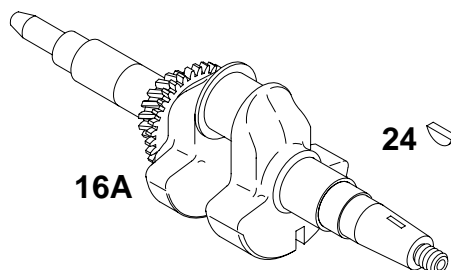

REF. NO.	PART NO.	DESCRIPTION	REF. NO.	PART NO.	DESCRIPTION	REF. NO.	PART NO.	DESCRIPTION
16	715244	Crankshaft (SAE 3/4 Inch Keyway) (Used After Code Date 94091300). Used on Type No(s). 0035, 0235. Note 715053 Crankshaft (SAE 3/4 Inch Keyway) (Used Before Code Date 94091400). Used on Type No(s). 0035.	16A	715246	Crankshaft (SAE Taper) (Used After Code Date 94091300). Used on Type No(s). 0038, 0078, 0126, 0129, 0130, 0133, 0230, 0278. Note 715086 Crankshaft (SAE Taper) (Used Before Code Date 94091400). Used on Type No(s). 0038, 0078, 0126, 0129.	16B	715245	Crankshaft (SAE 5/8 Inch Thread) (Used After Code Date 94091300). Used on Type No(s). 0036. Note 715084 Crankshaft (SAE 5/8 Inch Thread) (Used Before Code Date 94091400). Used on Type No(s). 0036. 716023 Crankshaft (JIS Thread) Used on Type No(s). 0800.
						16C	715090	Crankshaft (2:1 Gear Reduction) Used on Type No(s). 0072, 0272.
						24	710037	Key-Flywheel

★ Included in Engine Gasket Set-Ref. No. 358.

△ Included in Valve Gasket Set-Ref. No. 1095.

◆ Included in Carburetor Gasket Set-Ref. No. 977.

● Included in Carburetor Overhaul Kit-Ref. No. 121.