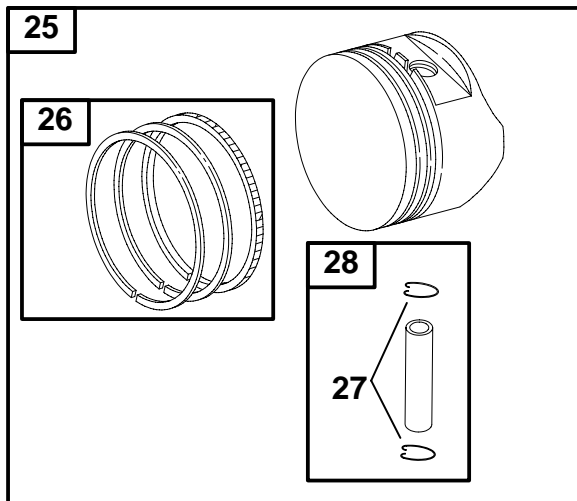

REF. NO.	PART NO.	DESCRIPTION	REF. NO.	PART NO.	DESCRIPTION	REF. NO.	PART NO.	DESCRIPTION
25	715063	Piston Assy—Standard (Standard)	27	710142	Lock—Piston Pin	46	715252	Camshaft (Used After Code Date 94091300).
	715064	Piston Assy—010 (.010" O.S.)	28	715066	Pin—Piston			Note
	715065	Piston Assy—020 (.020" O.S.)	29	715055	Rod—Connecting (Standard)			715054 Camshaft (Used Before Code Date 94091400).
					Note			715092 Camshaft (Used on Type No(s). 0072, 0272).
26	715060	Ring Set (Standard)			715056 Rod—Connecting (.020" Undersize)	101	710038	Pin—Shaft
		715061 Ring Set—010 (.010" O.S.)	32	710041	Screw (Connecting Rod)			Note
		715062 Ring Set—020 (.020" O.S.)						710615 Pin—Shaft (Used on Type No(s). 0072, 0272).
						1051	710039	Ring—Retaining

★ Included in Engine Gasket Set—Ref. No. 358.

△ Included in Valve Gasket Set—Ref. No. 1095.

◆ Included in Carburetor Gasket Set—Ref. No. 977.

● Included in Carburetor Overhaul Kit—Ref. No. 121.