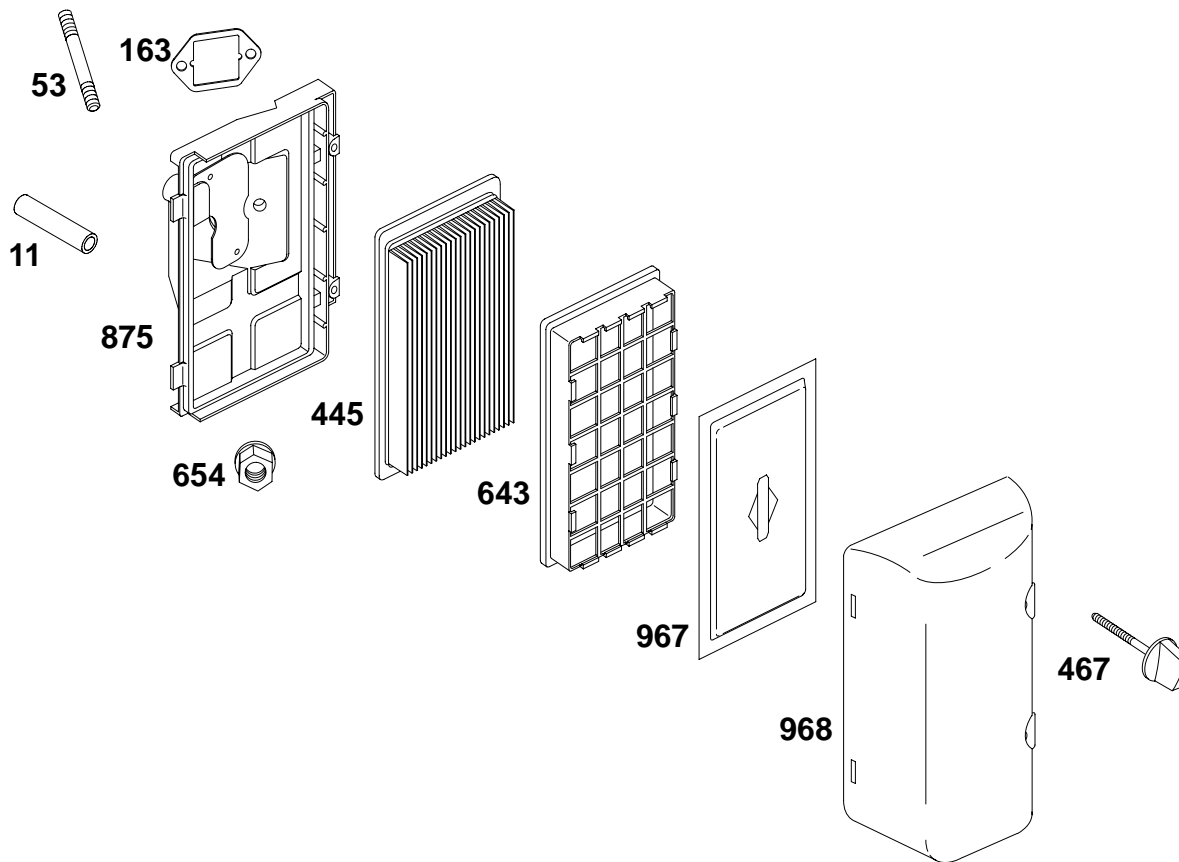

REF. NO.	PART NO.	DESCRIPTION	REF. NO.	PART NO.	DESCRIPTION	REF. NO.	PART NO.	DESCRIPTION
11	710115	Tube-Breather	467	710113	Knob-Air Cleaner	967	710267	Filter-Pre Cleaner
53	710148	Stud	643	710147	Retainer-Air Filter	968	710146	Cover-Air Cleaner
163	★710109	Gasket-Air Cleaner (Carburetor)	654	710068	Nut (Carburetor)			
445	710265	Filter-Air Cleaner Cartridge	875	710145	Base-Air Cleaner (Plastic)			

★ Included in Engine Gasket Set-Ref. No. 358.

△ Included in Valve Gasket Set-Ref. No. 1095.

◆ Included in Carburetor Gasket Set-Ref. No. 977.

● Included in Carburetor Overhaul Kit-Ref. No. 121.