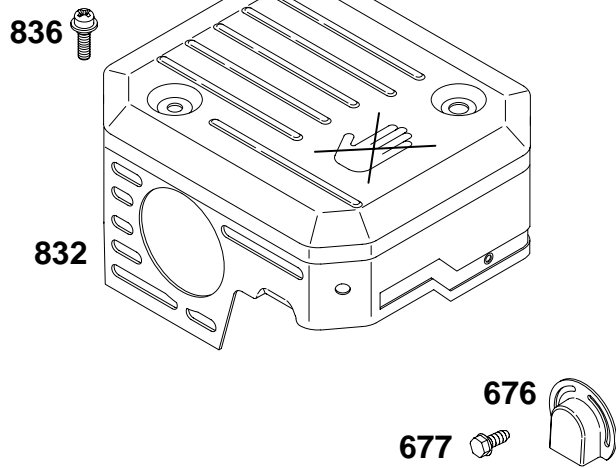

085400

REF. NO.	PART NO.	DESCRIPTION	REF. NO.	PART NO.	DESCRIPTION	REF. NO.	PART NO.	DESCRIPTION
296	710099	Stud (Muffler)	676	715230	Deflector-Muffler	914A	710248	Screw (Rocker Cover)
300	715487	Muffler	677	710307	Screw (Muffler Deflector)	981	715287	Brace-Muffler
346	690661	Screw (Spark Arrester)	832	710332	Guard-Muffler	994	715491	Arrester-Spark
613	710057	Screw (Muffler)	836	710074	Screw (Muffler Guard)	1057	710329	Screen-Outlet
			883	Δ★710082	Gasket-Exhaust	1177	710090	Nut (Muffler)

★ Included in Engine Gasket Set-Ref. No. 358.

Δ Included in Valve Gasket Set-Ref. No. 1095.

◆ Included in Carburetor Gasket Set-Ref. No. 977.

● Included in Carburetor Overhaul Kit-Ref. No. 121.