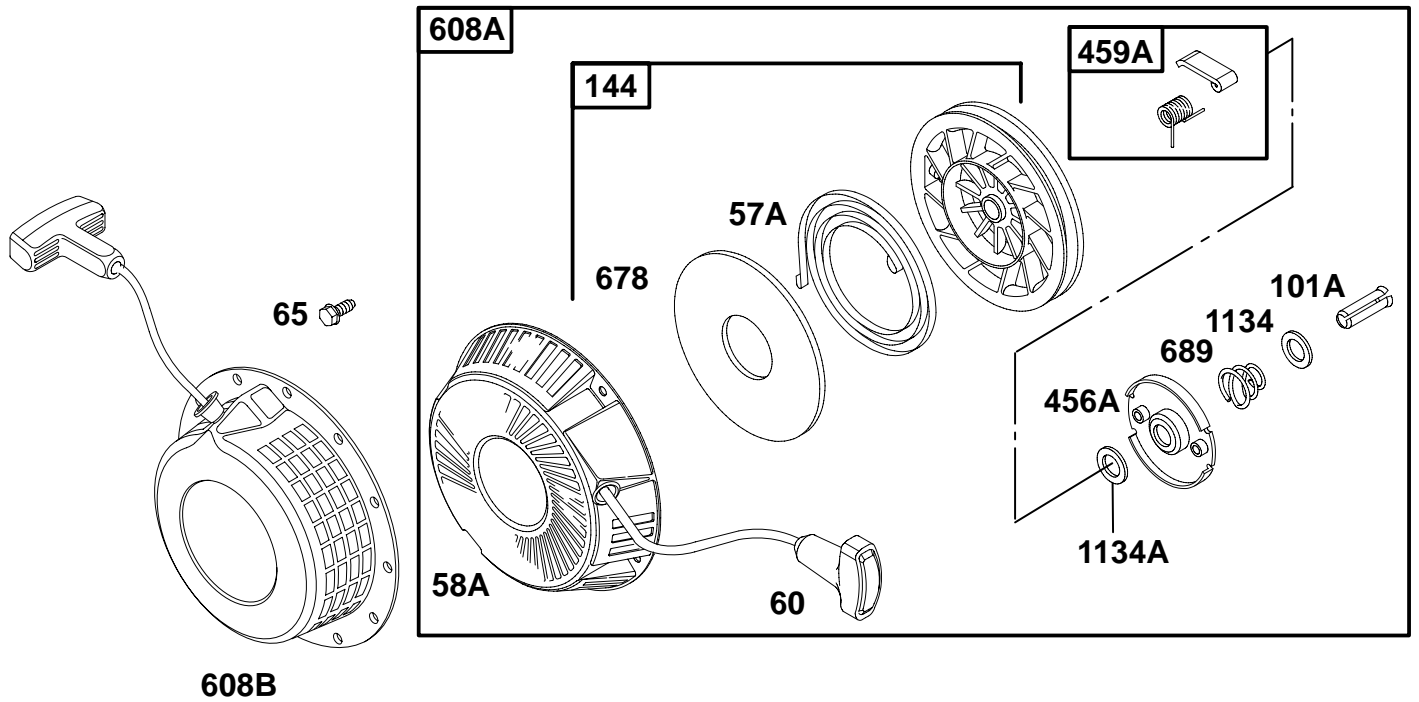

REF. NO.	PART NO.	DESCRIPTION	REF. NO.	PART NO.	DESCRIPTION	REF. NO.	PART NO.	DESCRIPTION
57A	491889	Spring-Rewind Starter	456A	224321	Plate-Pawl Friction	678	224278	Spacer-Rewind
58A	280399	Rope-Starter (Cut To Required Length)	459A	492833	Pawl-Ratchet	689	262625	Spring-Friction
60	490652	Grip-Starter Rope	608A	715222	Starter-Rewind (Includes 710276 Cup-Flywheel) (Used Before Code Date 94010900).	1134	224322	Washer (Pawl Friction Plate)
65	710074	Screw (Rewind Starter)	608B	715138	Starter-Rewind Used on Type No(s). 0072, 0272.	1134A	280973	Washer (Pawl Friction Plate)
101A	262626	Pin-Shaft						
144	493824	Pulley/Spring Assembly						

★ Included in Engine Gasket Set-Ref. No. 358.

△ Included in Valve Gasket Set-Ref. No. 1095.

◆ Included in Carburetor Gasket Set-Ref. No. 977.

● Included in Carburetor Overhaul Kit-Ref. No. 121.