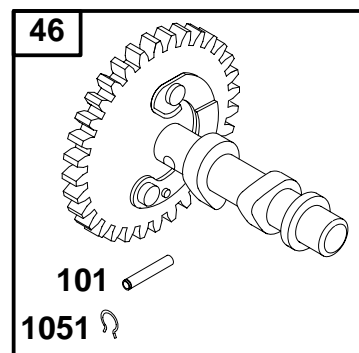

REF. NO.	PART NO.	DESCRIPTION	REF. NO.	PART NO.	DESCRIPTION	REF. NO.	PART NO.	DESCRIPTION
25	715063	Piston Assy—Standard (Standard)	27	710142	Lock—Piston Pin	46	715252	Camshaft (Used After Code Date 94091300).
	715064	Piston Assy—010 (.010" O.S.)	28	715066	Pin—Piston			Note
	715065	Piston Assy—020 (.020" O.S.)	29	715055	Rod—Connecting (Standard)			715054 Camshaft (Used Before Code Date 94091400).
					Note			715092 Camshaft (Used on Type No(s). 0072, 0272).
26	715060	Ring Set (Standard)			715056 Rod—Connecting (.020" Undersize)	101	710038	Pin—Shaft
		715061 Ring Set—010 (.010" O.S.)	32	710041	Screw (Connecting Rod)			Note
		715062 Ring Set—020 (.020" O.S.)						710615 Pin—Shaft (Used on Type No(s). 0072, 0272).
						1051	710039	Ring—Retaining

★ Included in Engine Gasket Set—Ref. No. 358.

△ Included in Valve Gasket Set—Ref. No. 1095.

◆ Included in Carburetor Gasket Set—Ref. No. 977.

● Included in Carburetor Overhaul Kit—Ref. No. 121.