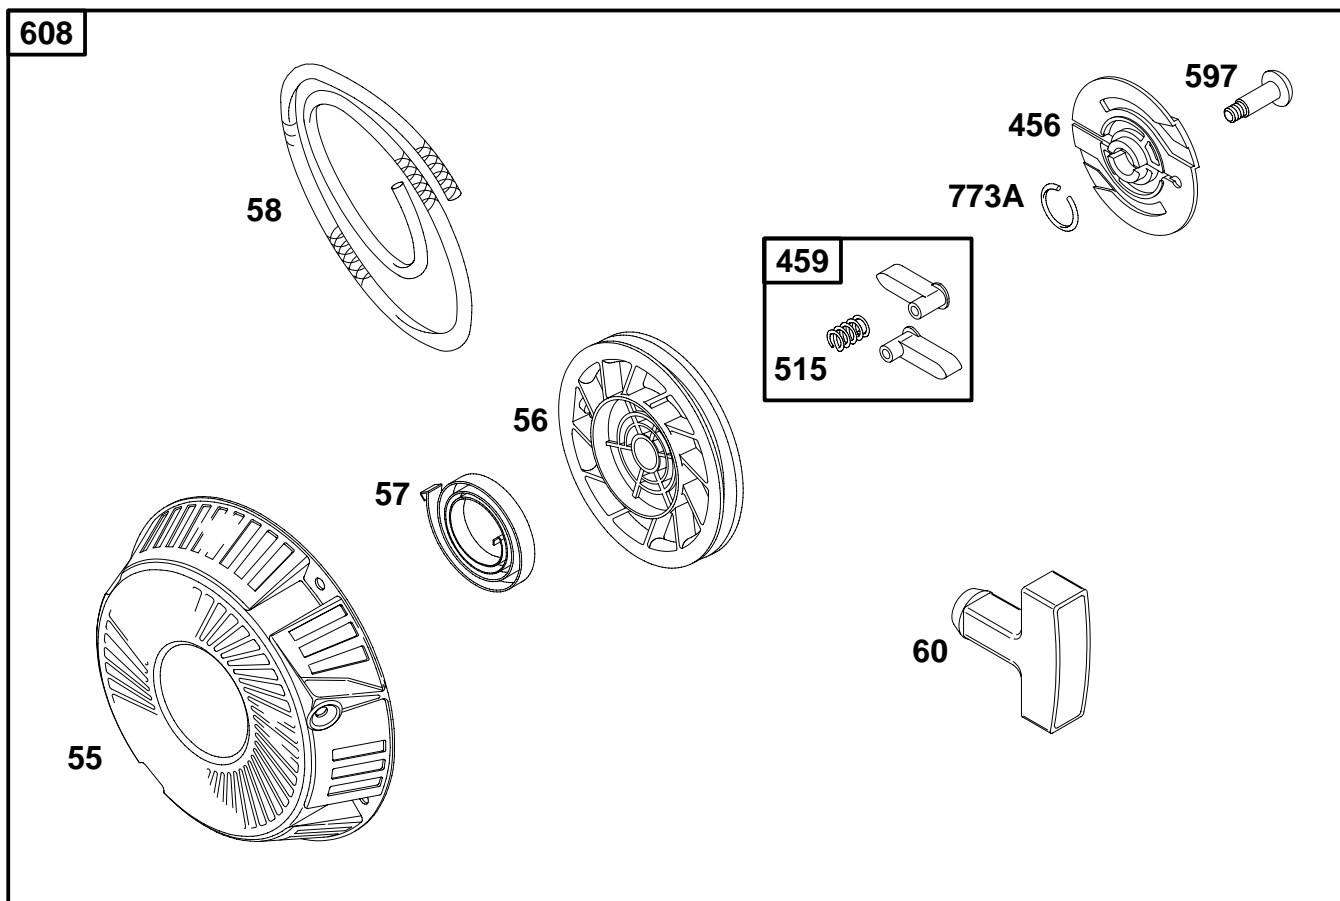

REF. NO.	PART NO.	DESCRIPTION	REF. NO.	PART NO.	DESCRIPTION	REF. NO.	PART NO.	DESCRIPTION
55	715132	Housing-Rewind Starter	60	490652	Grip-Starter Rope	608	715133	Starter-Rewind (Used After Code Date 94010800).
56	710274	Pulley-Starter	456	710272	Plate-Pawl Friction	773A	690875	Retainer
57	710270	Spring-Rewind Starter	459	715256	Pawl-Ratchet			
58	66574	Rope-Starter (Cut to Required Length)	515	691528	Spring-Pawl			
			597	690876	Screw (Pawl Friction Plate)			

★ Included in Engine Gasket Set-Ref. No. 358.

△ Included in Valve Gasket Set-Ref. No. 1095.

◆ Included in Carburetor Gasket Set-Ref. No. 977.

● Included in Carburetor Overhaul Kit-Ref. No. 121.