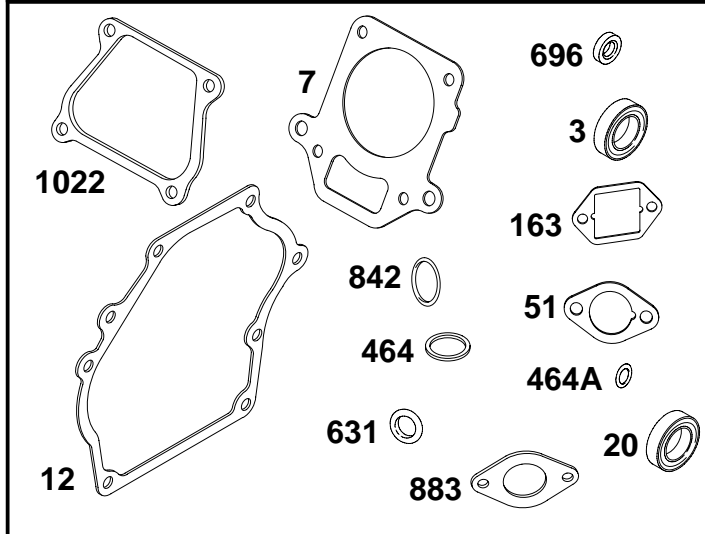

358 ENGINE GASKET SET