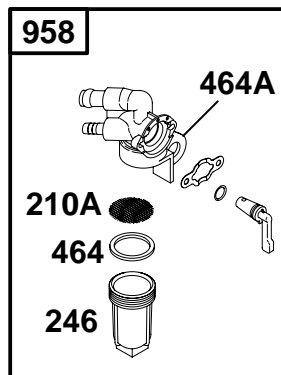

★ Included in Engine Gasket Set-Ref. No. 358.

△ Included in Valve Gasket Set-Ref. No. 1095.

◆ Included in Carburetor Gasket Set-Ref. No. 977.

● Included in Carburetor Overhaul Kit-Ref. No. 121.

085400

REF. NO.	PART NO.	DESCRIPTION	REF. NO.	PART NO.	DESCRIPTION	REF. NO.	PART NO.	DESCRIPTION
296	710099	Stud (Muffler)	676	715230	Deflector-Muffler	914A	710248	Screw (Rocker Cover)
300	715487	Muffler	677	710307	Screw (Muffler Deflector)	981	715287	Brace-Muffler
346	690661	Screw (Spark Arrester)	832	710332	Guard-Muffler	994	715491	Arrester-Spark
613	710057	Screw (Muffler)	836	710074	Screw (Muffler Guard)	1057	710329	Screen-Outlet
			883	Δ★710082	Gasket-Exhaust	1177	710090	Nut (Muffler)

★ Included in Engine Gasket Set-Ref. No. 358.

Δ Included in Valve Gasket Set-Ref. No. 1095.

◆ Included in Carburetor Gasket Set-Ref. No. 977.

● Included in Carburetor Overhaul Kit-Ref. No. 121.

REF. NO.	PART NO.	DESCRIPTION	REF. NO.	PART NO.	DESCRIPTION	REF. NO.	PART NO.	DESCRIPTION
38	710160	Screw (Shut Off Valve)	187B	296004	Line-Fuel (1/4 Inch Inside Diameter)(Cut To Required Length)	464	★710072	Seal-O Ring
180	715327	Tank-Fuel (Metal)				464A	★710069	Seal-O-Ring
187	715125	Line-Fuel (8 mm Inside Diameter) (Cut to Required Length)	187C	715172	Line-Fuel	601	710075	Clamp-Hose
187A	715126	Line-Fuel (4 mm Inside Diameter) (Cut to Required Length)	190	710023	Screw (Fuel Tank)	601A	710067	Clamp-Hose
			210	710065	Strainer-Fuel	601B	691038	Clamp-Hose
			210A	710071	Strainer-Fuel	666	710158	Gauge-Fuel
			240	298090	Filter-Fuel	670	710159	Spacer-Fuel Tank
			246	710070	Bowl-Fuel Filter	705	710068	Nut (Fuel Tank)
						957	710490	Cap-Fuel Tank (Plastic)
						958	715027	Valve-Fuel Shut Off (Plastic)