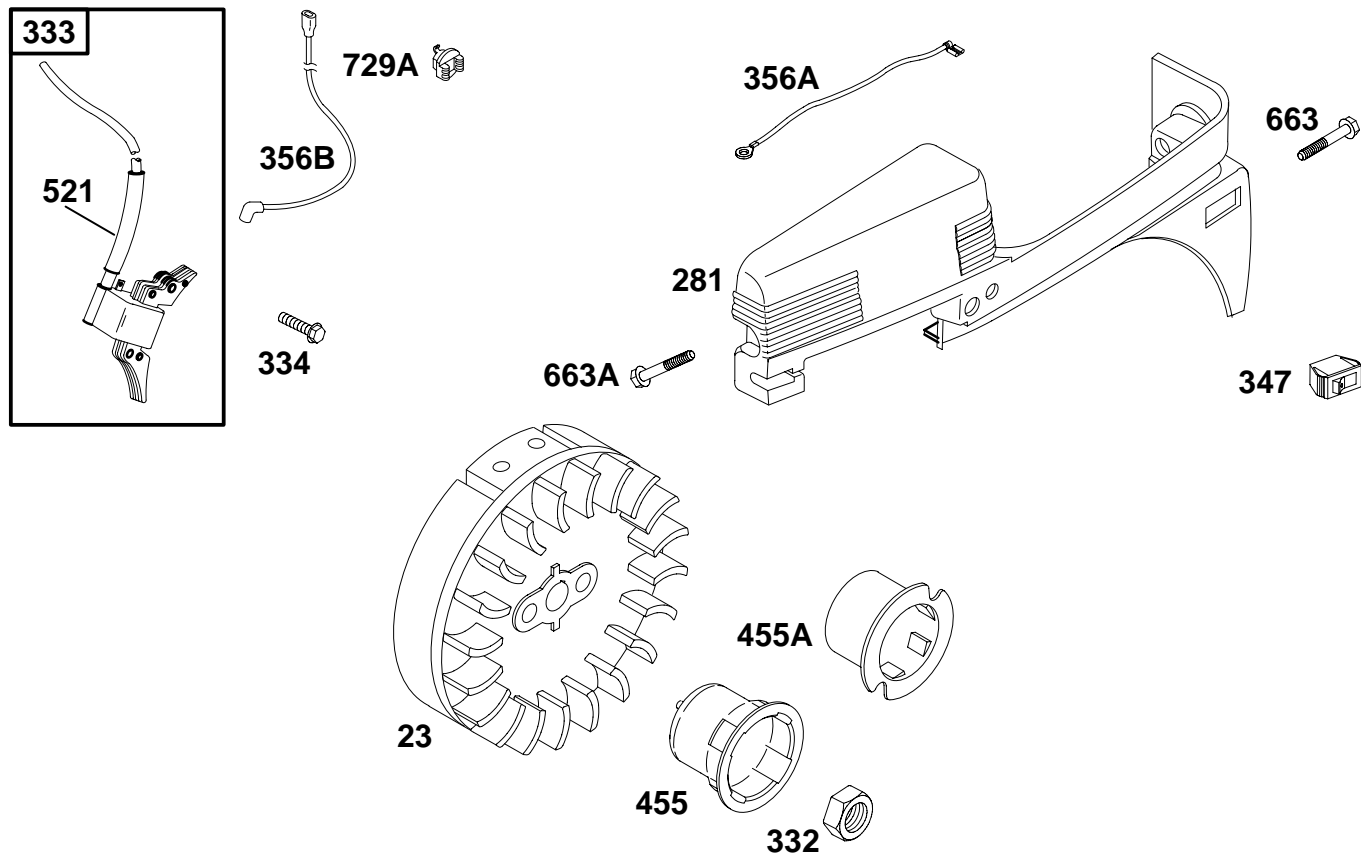

REF. NO.	PART NO.	DESCRIPTION	REF. NO.	PART NO.	DESCRIPTION	REF. NO.	PART NO.	DESCRIPTION
23	710144	Flywheel Note 710198 Flywheel Used on Type No(s). 0072, 0272.	347	691995	Switch-Rocker (Without Light) Note 495098 Switch-Rocker (With Light) Used on Type No(s). 0129, 0130, 0230.	455A	710169	Cup-Flywheel (Used Before Code Date 94011000). Note 710132 Cup-Flywheel Used on Type No(s). 0072, 0272.
281	711671	Panel-Control (Used After Code Date 03053100). Note 710165 Panel-Control (Used Before Code Date 03060100).	356A	710087	Wire-Stop	521	710045	Shield-Cable
332	710048	Nut (Flywheel)	356B	710324	Wire-Stop Note 710097 Wire-Stop Used on Type No(s). 0129, 0130, 0230.	663	710095	Screw (Control Panel)
333	715023	Armature-Magneto	455	710276	Cup-Flywheel (Used After Code Date 94010900).	663A	710117	Screw (Control Panel)
334	710047	Screw (Magneto Armature)				729A	710046	Clip-Wire

★ Included in Engine Gasket Set-Ref. No. 358.

△ Included in Valve Gasket Set-Ref. No. 1095.

◆ Included in Carburetor Gasket Set-Ref. No. 977.

● Included in Carburetor Overhaul Kit-Ref. No. 121.