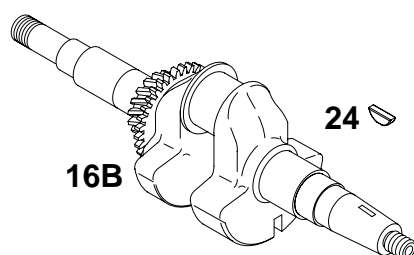

REF. NO.	PART NO.	DESCRIPTION	REF. NO.	PART NO.	DESCRIPTION	REF. NO.	PART NO.	DESCRIPTION
16	715244	Crankshaft (SAE 3/4 Inch Keyway) (Used After Code Date 94091300). Used on Type No(s). 0035, 0235. Note 715053 Crankshaft (SAE 3/4 Inch Keyway) (Used Before Code Date 94091400). Used on Type No(s). 0035.	16A	715246	Crankshaft (SAE Taper) (Used After Code Date 94091300). Used on Type No(s). 0038, 0078, 0126, 0129, 0130, 0133, 0230, 0278. Note 715086 Crankshaft (SAE Taper) (Used Before Code Date 94091400). Used on Type No(s). 0038, 0078, 0126, 0129.	16B	715245	Crankshaft (SAE 5/8 Inch Thread) (Used After Code Date 94091300). Used on Type No(s). 0036. Note 715084 Crankshaft (SAE 5/8 Inch Thread) (Used Before Code Date 94091400). Used on Type No(s). 0036. 716023 Crankshaft (JIS Thread) Used on Type No(s). 0800.
						16C	715090	Crankshaft (2:1 Gear Reduction) Used on Type No(s). 0072, 0272.
						24	710037	Key-Flywheel

★ Included in Engine Gasket Set-Ref. No. 358.

△ Included in Valve Gasket Set-Ref. No. 1095.

◆ Included in Carburetor Gasket Set-Ref. No. 977.

● Included in Carburetor Overhaul Kit-Ref. No. 121.