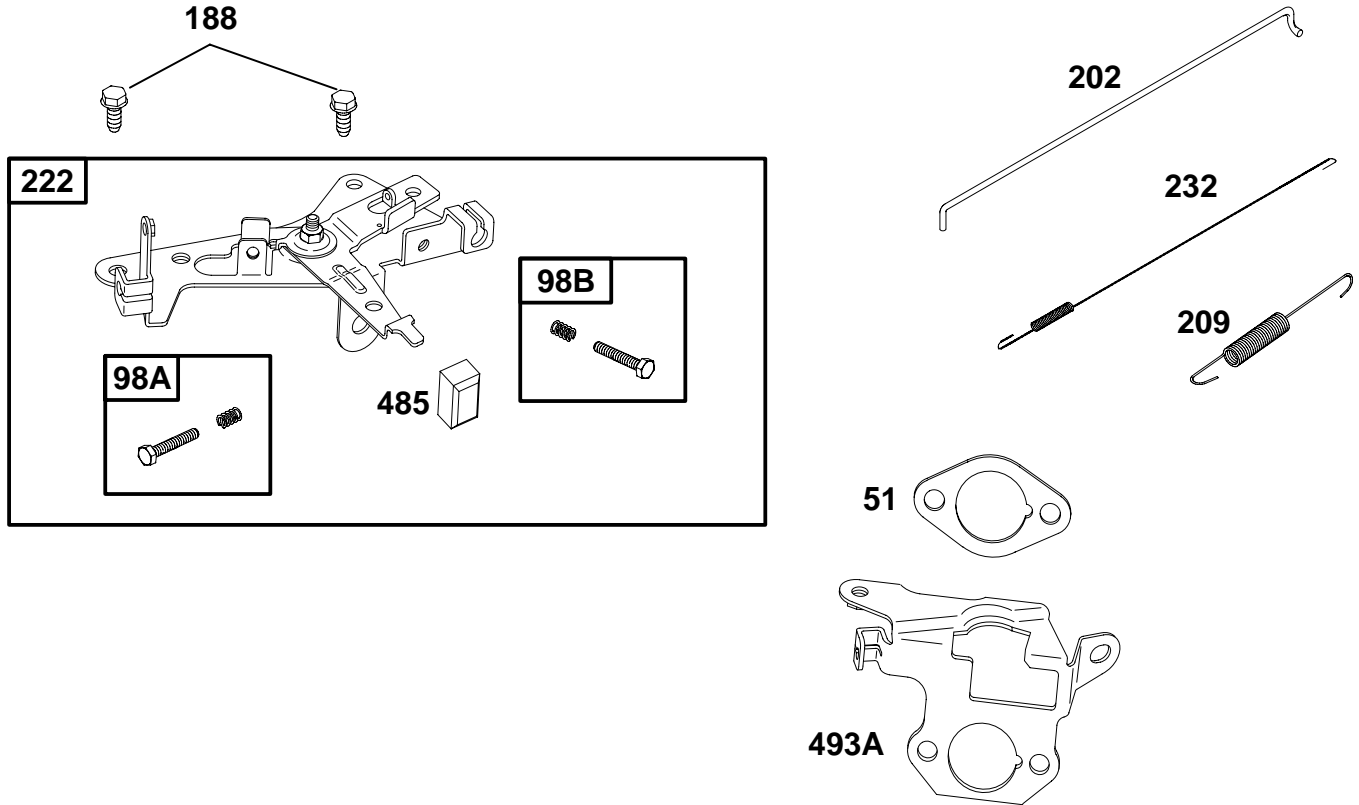

REF. NO.	PART NO.	DESCRIPTION	REF. NO.	PART NO.	DESCRIPTION	REF. NO.	PART NO.	DESCRIPTION
51★◆△	710060	Gasket-Intake	98A	715067	Kit-Idle Speed (High Speed Adjustment)	222	715094	Bracket Control
98A	715173	Kit-Idle Speed (Governed Idle Speed Adjustment)	188	710057	Screw (Control Bracket)			Note
		Note	202	710156	Link-Mechanical Governor			715068 Bracket Control
		715067 Kit-Idle Speed (Governed Idle Speed Adjustment)	209	710282	Spring-Governor	232	710157	Spring-Governor Link
		Used on Type No(s). 0035, 0036, 0235, 0800.			Note	485	692295	Knob-Control
					710170 Spring-Governor	493A	710149	Bracket-Mounting
					Used on Type No(s). 0035, 0036, 0235, 0800.			
					710200 Spring-Governor			
					Used on Type No(s). 0038, 0072, 0272.			

★ Included in Engine Gasket Set-Ref. No. 358.

△ Included in Valve Gasket Set-Ref. No. 1095.

◆ Included in Carburetor Gasket Set-Ref. No. 977.

● Included in Carburetor Overhaul Kit-Ref. No. 121.