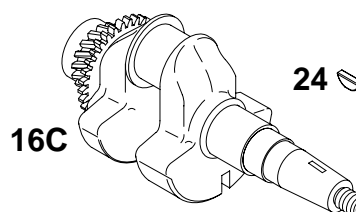

REF. NO.	PART NO.	DESCRIPTION	REF. NO.	PART NO.	DESCRIPTION	REF. NO.	PART NO.	DESCRIPTION
16	715244	Crankshaft (SAE 3/4 Inch Keyway) (Used After Code Date 94091300). Used on Type No(s). 0035, 0235. Note 715053 Crankshaft (SAE 3/4 Inch Keyway) (Used Before Code Date 94091400). Used on Type No(s). 0035.	16A	715246	Crankshaft (SAE Taper) (Used After Code Date 94091300). Used on Type No(s). 0038, 0078, 0126, 0129, 0130, 0133, 0230, 0278. Note 715086 Crankshaft (SAE Taper) (Used Before Code Date 94091400). Used on Type No(s). 0038, 0078, 0126, 0129.	16B	715245	Crankshaft (SAE 5/8 Inch Thread) (Used After Code Date 94091300). Used on Type No(s). 0036. Note 715084 Crankshaft (SAE 5/8 Inch Thread) (Used Before Code Date 94091400). Used on Type No(s). 0036. 716023 Crankshaft (JIS Thread) Used on Type No(s). 0800.
						16C	715090	Crankshaft (2:1 Gear Reduction) Used on Type No(s). 0072, 0272.
						24	710037	Key-Flywheel

★ Included in Engine Gasket Set-Ref. No. 358.

△ Included in Valve Gasket Set-Ref. No. 1095.

◆ Included in Carburetor Gasket Set-Ref. No. 977.

● Included in Carburetor Overhaul Kit-Ref. No. 121.