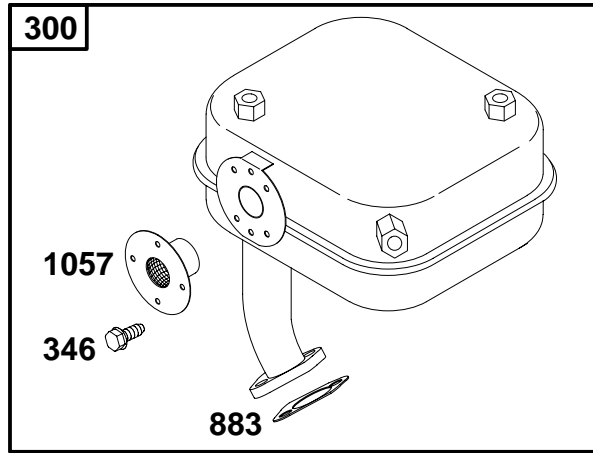

085400

REF. NO.	PART NO.	DESCRIPTION	REF. NO.	PART NO.	DESCRIPTION	REF. NO.	PART NO.	DESCRIPTION
296	710099	Stud (Muffler)	676	715230	Deflector-Muffler	914A	710248	Screw (Rocker Cover)
300	715487	Muffler	677	710307	Screw (Muffler Deflector)	981	715287	Brace-Muffler
346	690661	Screw (Spark Arrester)	832	710332	Guard-Muffler	994	715491	Arrester-Spark
613	710057	Screw (Muffler)	836	710074	Screw (Muffler Guard)	1057	710329	Screen-Outlet
			883	Δ★710082	Gasket-Exhaust	1177	710090	Nut (Muffler)

★ Included in Engine Gasket Set-Ref. No. 358.

Δ Included in Valve Gasket Set-Ref. No. 1095.

◆ Included in Carburetor Gasket Set-Ref. No. 977.

● Included in Carburetor Overhaul Kit-Ref. No. 121.