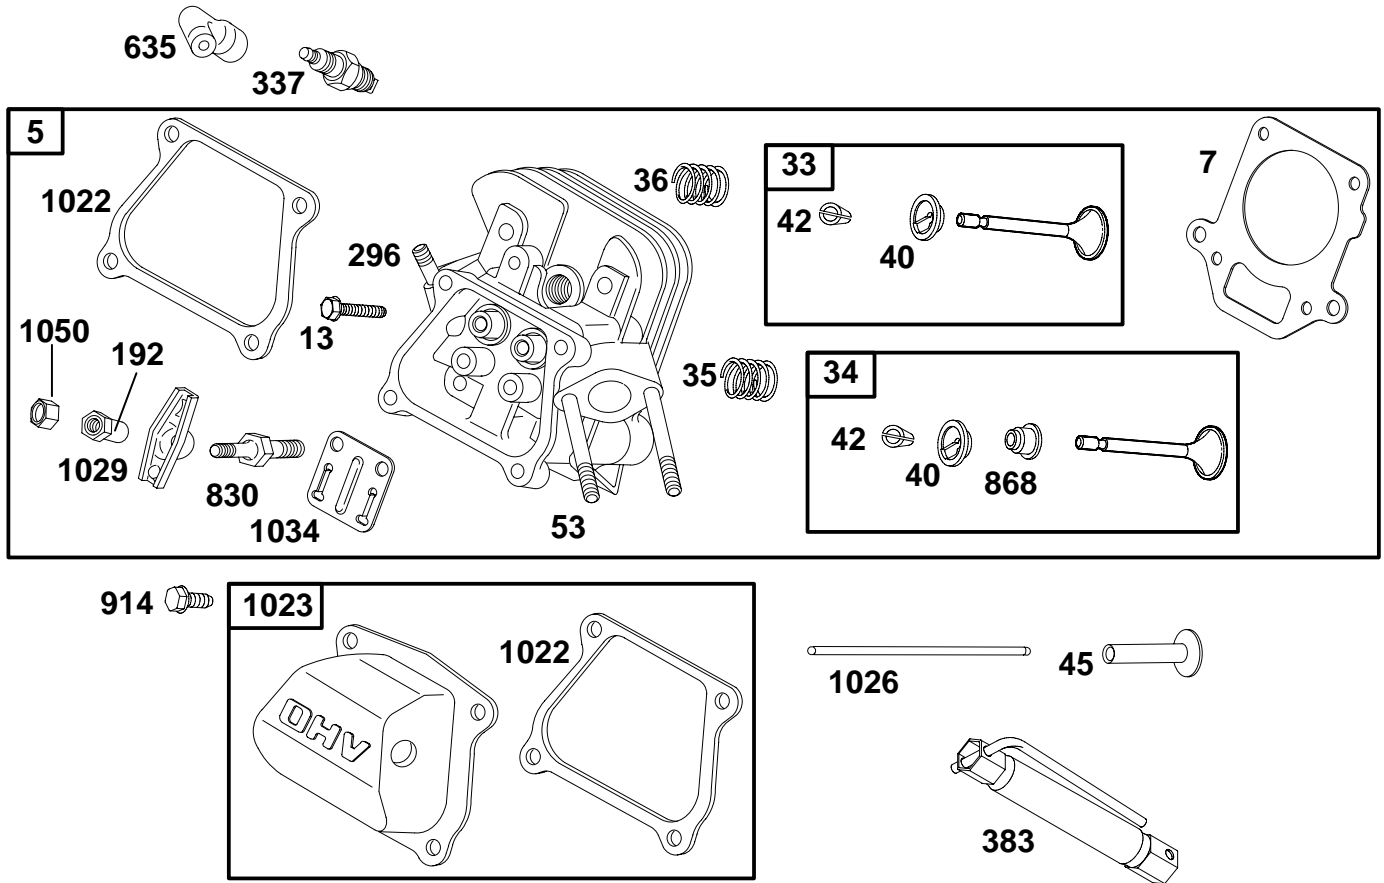

085400

REF. NO.	PART NO.	DESCRIPTION	REF. NO.	PART NO.	DESCRIPTION	REF. NO.	PART NO.	DESCRIPTION
5	715051	Head-Cylinder	42	715130	Keeper-Valve	830	710016	Stud-Rocker Arm
7	Δ710137	Gasket-Cylinder Head	45	710008	Tappet-Valve	868	Δ710979	Seal-Valve
13	710020	Screw (Cylinder Head)	53	710148	Stud (Carburetor)	914	710023	Screw (Rocker Cover)
33	715002	Valve-Exhaust	192	710015	Adjuster (Rocker Arm)	1022	Δ710024	Gasket-Rocker Cover
34	715003	Valve-Intake	296	710099	Stud (Muffler)	1023	715005	Cover-Rocker
35	710011	Spring-Valve (Intake)	337	491055	Plug-Spark	1026	710136	Rod-Push
36	710011	Spring-Valve (Exhaust)	383	19374	Wrench-Spark Plug	1029	710014	Arm-Rocker
40	710012	Retainer-Valve	635	710634	Boot-Spark Plug	1034	710017	Guide-Push Rod
						1050	710007	Nut (Rocker Arm)

★ Included in Engine Gasket Set-Ref. No. 358.

Δ Included in Valve Gasket Set-Ref. No. 1095.

◆ Included in Carburetor Gasket Set-Ref. No. 977.

● Included in Carburetor Overhaul Kit-Ref. No. 121.