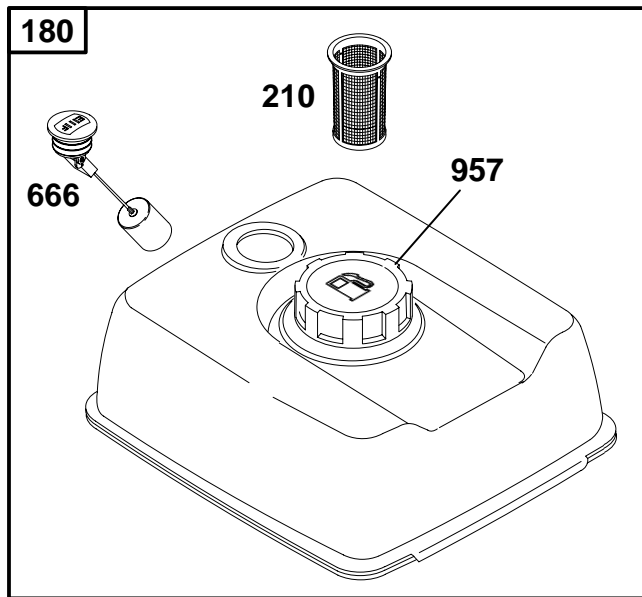

★ Included in Engine Gasket Set-Ref. No. 358.

Δ Included in Valve Gasket Set-Ref. No. 1095.

◆ Included in Carburetor Gasket Set-Ref. No. 977.

● Included in Carburetor Overhaul Kit-Ref. No. 121.

REF. NO.	PART NO.	DESCRIPTION	REF. NO.	PART NO.	DESCRIPTION	REF. NO.	PART NO.	DESCRIPTION
38	710160	Screw (Shut Off Valve)	187B	296004	Line-Fuel (1/4 Inch Inside Diameter)(Cut To Required Length)	464	★710072	Seal-O Ring
180	715327	Tank-Fuel (Metal)				464A	★710069	Seal-O-Ring
187	715125	Line-Fuel (8 mm Inside Diameter) (Cut to Required Length)	187C	715172	Line-Fuel	601	710075	Clamp-Hose
187A	715126	Line-Fuel (4 mm Inside Diameter) (Cut to Required Length)	190	710023	Screw (Fuel Tank)	601A	710067	Clamp-Hose
			210	710065	Strainer-Fuel	601B	691038	Clamp-Hose
			210A	710071	Strainer-Fuel	666	710158	Gauge-Fuel
			240	298090	Filter-Fuel	670	710159	Spacer-Fuel Tank
			246	710070	Bowl-Fuel Filter	705	710068	Nut (Fuel Tank)
						957	710490	Cap-Fuel Tank (Plastic)
						958	715027	Valve-Fuel Shut Off (Plastic)