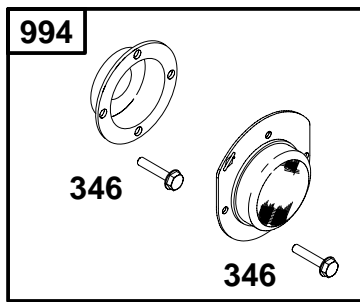

085400

REF. NO.	PART NO.	DESCRIPTION	REF. NO.	PART NO.	DESCRIPTION	REF. NO.	PART NO.	DESCRIPTION
296	710099	Stud (Muffler)	676	715230	Deflector-Muffler	914A	710248	Screw (Rocker Cover)
300	715487	Muffler	677	710307	Screw (Muffler Deflector)	981	715287	Brace-Muffler
346	690661	Screw (Spark Arrester)	832	710332	Guard-Muffler	994	715491	Arrester-Spark
613	710057	Screw (Muffler)	836	710074	Screw (Muffler Guard)	1057	710329	Screen-Outlet
			883	Δ★710082	Gasket-Exhaust	1177	710090	Nut (Muffler)

★ Included in Engine Gasket Set-Ref. No. 358.

Δ Included in Valve Gasket Set-Ref. No. 1095.

◆ Included in Carburetor Gasket Set-Ref. No. 977.

● Included in Carburetor Overhaul Kit-Ref. No. 121.