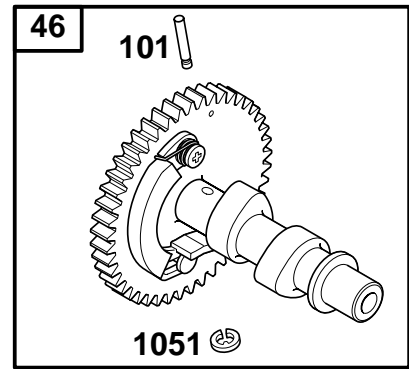

1019 LABEL KIT

1058 OWNER'S MANUAL

REF. NO.	PART NO.	DESCRIPTION	REF. NO.	PART NO.	DESCRIPTION	REF. NO.	PART NO.	DESCRIPTION
1	716050	Cylinder Assembly	219	715679	Gear-Governor	631	★711188	Washer (Oil Drain Plug)
3	★710103	Seal-Oil (Magneto Side)	220	710545	Washer (Governor Gear)	718	710005	Pin-Locating
15	715811	Plug-Oil Drain	221	710027	Cup-Governor	1019	715953	Kit-Label
17	711728	Bearing-Ball	225	710028	Shaft-Governor Gear	1058	MS6669	Owner's Manual

★ Included in Engine Gasket Set-Ref. No. 358.

△ Included in Valve Gasket Set-Ref. No. 1095.

REF. NO.	PART NO.	DESCRIPTION	REF. NO.	PART NO.	DESCRIPTION	REF. NO.	PART NO.	DESCRIPTION
5	716066	Head-Cylinder	40	711086	Retainer-Valve	868	Δ711287	Seal-Valve
7	Δ711732	Gasket-Cylinder Head	45	711173	Tappet-Valve	914	710057	Screw (Rocker Cover)
13	710020	Screw (Cylinder Head)	53	710148	Stud (Carburetor)	1022	Δ711490	Gasket-Rocker Cover
33	716052	Valve-Exhaust	192	715841	Adjuster-Rocker Arm	1023	715930	Cover-Rocker Arm
34	716051	Valve-Intake	296	710099	Stud (Muffler)	1026	711493	Rod-Push
35	711492	Spring-Valve (Intake)	798	710234	Screw (Rocker Arm)	1029	715929	Arm-Rocker
36	711492	Spring-Valve (Exhaust)				1241	711731	Plate-Valve Spring

★ Included in Engine Gasket Set-Ref. No. 358.

Δ Included in Valve Gasket Set-Ref. No. 1095.

REF. NO.	PART NO.	DESCRIPTION	REF. NO.	PART NO.	DESCRIPTION	REF. NO.	PART NO.	DESCRIPTION
12	★711752	Gasket-Crankcase	20	★710031	Seal-Oil (PTO Side)	523	716064	Dipstick
17A	711175	Bearing-Ball	22	710032	Screw (Crankcase Cover/Sump)	718	710005	Pin-Locating
18	716058	Cover-Crankcase				842	★711521	Seal-O-Ring (Dipstick Tube)

★ Included in Engine Gasket Set-Ref. No. 358.

Δ Included in Valve Gasket Set-Ref. No. 1095.

REF. NO.	PART NO.	DESCRIPTION	REF. NO.	PART NO.	DESCRIPTION	REF. NO.	PART NO.	DESCRIPTION
16	716053	Crankshaft (SAE 3/4 Inch Keyway)	46	716055	Camshaft	741	711729	Gear-Timing (Spur Gear)
24	710037	Key-Flywheel	101	711730	Pin-Shaft	1051	710548	Ring-Retaining
			146	710037	Key-Timing			