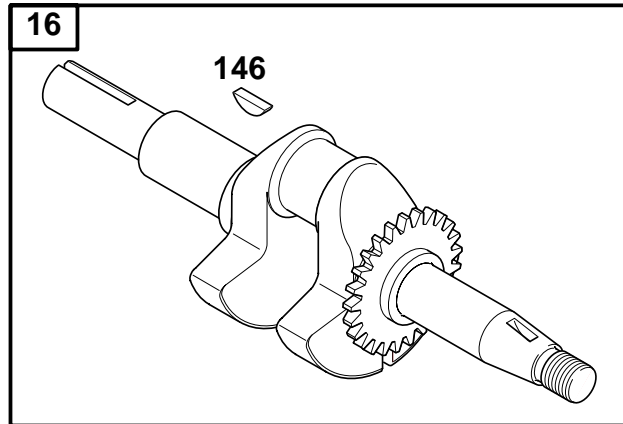

1019 LABEL KIT

1058 OWNER'S MANUAL

REF. NO.	PART NO.	DESCRIPTION	REF. NO.	PART NO.	DESCRIPTION	REF. NO.	PART NO.	DESCRIPTION
1	716050	Cylinder Assembly	219	715679	Gear-Governor	631	★711188	Washer (Oil Drain Plug)
3	★710103	Seal-Oil (Magneto Side)	220	710545	Washer (Governor Gear)	718	710005	Pin-Locating
15	715811	Plug-Oil Drain	221	710027	Cup-Governor	1019	715953	Kit-Label
17	711728	Bearing-Ball	225	710028	Shaft-Governor Gear	1058	MS6669	Owner's Manual

★ Included in Engine Gasket Set-Ref. No. 358.

△ Included in Valve Gasket Set-Ref. No. 1095.

REF. NO.	PART NO.	DESCRIPTION	REF. NO.	PART NO.	DESCRIPTION	REF. NO.	PART NO.	DESCRIPTION
5	716066	Head-Cylinder	40	711086	Retainer-Valve	868	Δ711287	Seal-Valve
7	Δ711732	Gasket-Cylinder Head	45	711173	Tappet-Valve	914	710057	Screw (Rocker Cover)
13	710020	Screw (Cylinder Head)	53	710148	Stud (Carburetor)	1022	Δ711490	Gasket-Rocker Cover
33	716052	Valve-Exhaust	192	715841	Adjuster-Rocker Arm	1023	715930	Cover-Rocker Arm
34	716051	Valve-Intake	296	710099	Stud (Muffler)	1026	711493	Rod-Push
35	711492	Spring-Valve (Intake)	798	710234	Screw (Rocker Arm)	1029	715929	Arm-Rocker
36	711492	Spring-Valve (Exhaust)				1241	711731	Plate-Valve Spring

★ Included in Engine Gasket Set-Ref. No. 358.

Δ Included in Valve Gasket Set-Ref. No. 1095.

REF. NO.	PART NO.	DESCRIPTION	REF. NO.	PART NO.	DESCRIPTION	REF. NO.	PART NO.	DESCRIPTION
12	★711752	Gasket-Crankcase	20	★710031	Seal-Oil (PTO Side)	523	716064	Dipstick
17A	711175	Bearing-Ball	22	710032	Screw (Crankcase Cover/Sump)	718	710005	Pin-Locating
18	716058	Cover-Crankcase				842	★711521	Seal-O-Ring (Dipstick Tube)

★ Included in Engine Gasket Set-Ref. No. 358.

Δ Included in Valve Gasket Set-Ref. No. 1095.

REF. NO.	PART NO.	DESCRIPTION	REF. NO.	PART NO.	DESCRIPTION	REF. NO.	PART NO.	DESCRIPTION
16	716053	Crankshaft (SAE 3/4 Inch Keyway)	46	716055	Camshaft	741	711729	Gear-Timing (Spur Gear)
24	710037	Key-Flywheel	101	711730	Pin-Shaft	1051	710548	Ring-Retaining
			146	710037	Key-Timing			