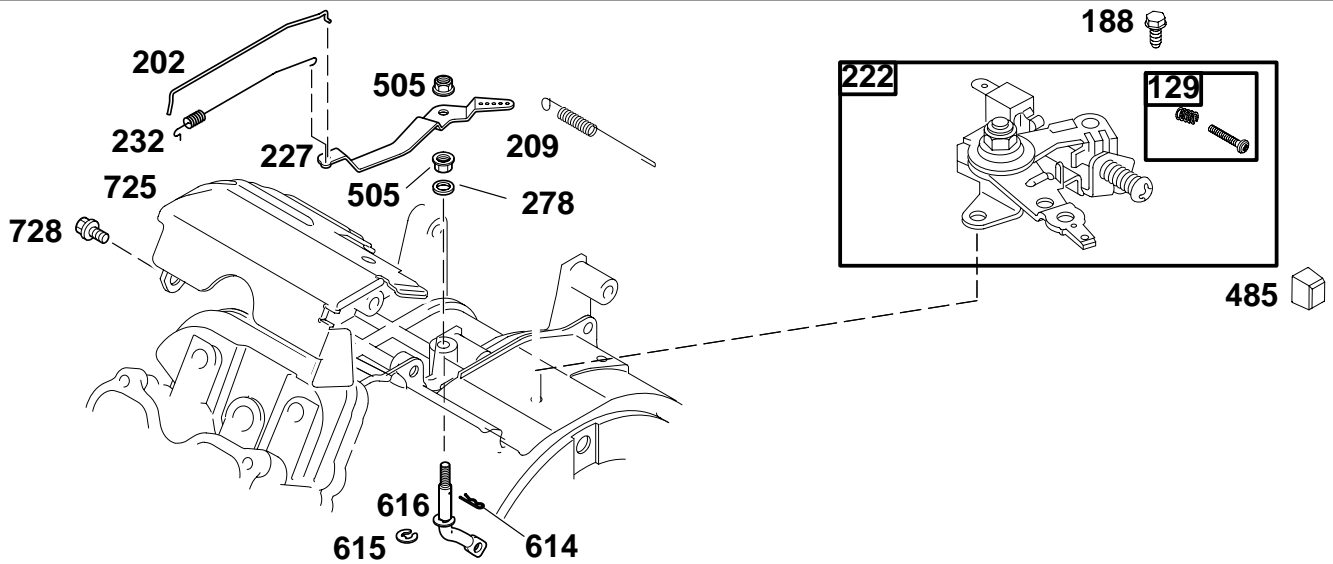

★ Included in Engine Gasket Set-Ref. No. 358.

Δ Included in Valve Gasket Set-Ref. No. 1095.

REF. NO.	PART NO.	DESCRIPTION	REF. NO.	PART NO.	DESCRIPTION	REF. NO.	PART NO.	DESCRIPTION
51	★Δ710060	Gasket-Intake	122	715034	Spacer-Carburetor	142	711756	Nozzle-Carburetor (Standard)
117	711754)	Jet-Main (Standard)	125	716034	Carburetor			
			137	711763	Gasket-Float Bowl			

★ Included in Engine Gasket Set-Ref. No. 358.

Δ Included in Valve Gasket Set-Ref. No. 1095.

REF. NO.	PART NO.	DESCRIPTION	REF. NO.	PART NO.	DESCRIPTION	REF. NO.	PART NO.	DESCRIPTION
129	715854	Screw/Spring–Governor Speed	227	711740	Lever–Governor Control	505	711208	Nut (Governor Control Lever)
188	710074	Screw (Control Bracket)	232	711734	Spring–Governor Link	614	710056	Pin–Cotter
202	711737	Link–Mechanical Governor	278	711516	Washer (Governor Control Lever)	615	710154	Washer (Governor Crank)
209	711648	Spring–Governor	485	692295	Knob–Control	616	711739	Crank–Governor
222	715855	Bracket–Control				725	711747	Shield–Heat
						728	710023	Screw (Heat Shield)