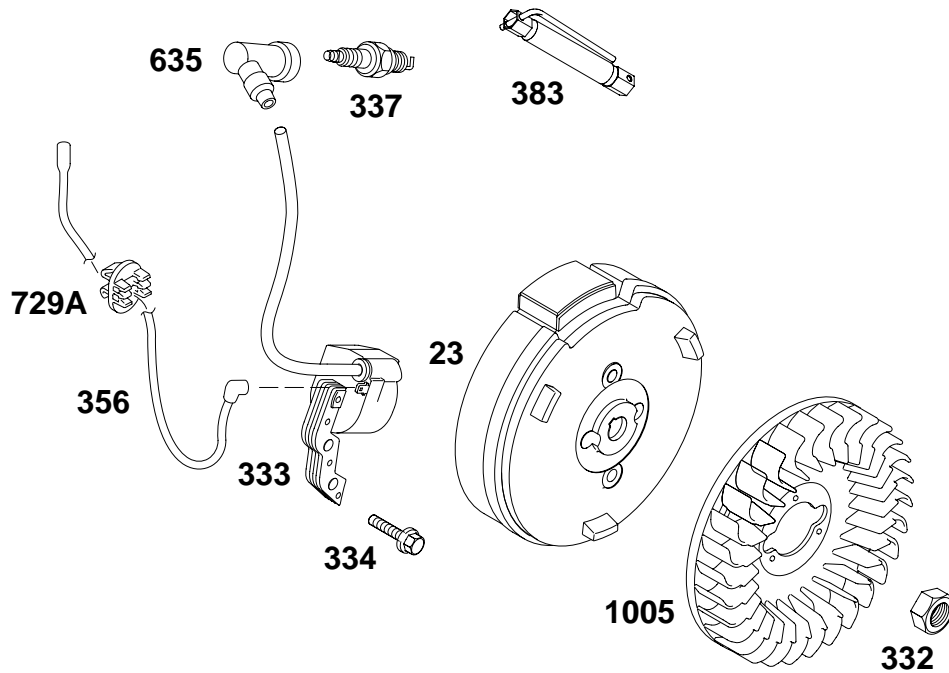

1019 LABEL KIT

1058 OWNER'S MANUAL

REF. NO.	PART NO.	DESCRIPTION	REF. NO.	PART NO.	DESCRIPTION	REF. NO.	PART NO.	DESCRIPTION
1	716050	Cylinder Assembly	219	715679	Gear-Governor	631	★711188	Washer (Oil Drain Plug)
3	★710103	Seal-Oil (Magneto Side)	220	710545	Washer (Governor Gear)	718	710005	Pin-Locating
15	715811	Plug-Oil Drain	221	710027	Cup-Governor	1019	715953	Kit-Label
17	711728	Bearing-Ball	225	710028	Shaft-Governor Gear	1058	MS6669	Owner's Manual

★ Included in Engine Gasket Set-Ref. No. 358.

Δ Included in Valve Gasket Set-Ref. No. 1095.

REF. NO.	PART NO.	DESCRIPTION	REF. NO.	PART NO.	DESCRIPTION	REF. NO.	PART NO.	DESCRIPTION
16	716053	Crankshaft (SAE 3/4 Inch Keyway)	46	716055	Camshaft	741	711729	Gear-Timing (Spur Gear)
24	710037	Key-Flywheel	101	711730	Pin-Shaft	1051	710548	Ring-Retaining
			146	710037	Key-Timing			

★ Included in Engine Gasket Set-Ref. No. 358.

△ Included in Valve Gasket Set-Ref. No. 1095.

REF. NO.	PART NO.	DESCRIPTION	REF. NO.	PART NO.	DESCRIPTION	REF. NO.	PART NO.	DESCRIPTION
25	716061	Piston Assembly (Standard) Note 716063 Piston Assembly (.020" Undersize)	26	715060	Ring Set (Standard) Note 715062 Ring Set (.020" Oversize)	28	711733	Pin-Piston (Standard)
			27	711494	Lock-Piston Pin	29	716059	Rod-Connecting (Standard)
						32	710041	Screw (Connecting Rod)

★ Included in Engine Gasket Set—Ref. No. 358.

△ Included in Valve Gasket Set—Ref. No. 1095.

REF. NO.	PART NO.	DESCRIPTION	REF. NO.	PART NO.	DESCRIPTION	REF. NO.	PART NO.	DESCRIPTION
23	711735	Flywheel	334	711142	Screw (Magneto Armature)	383	19374	Wrench-Spark Plug
332	710048	Nut (Flywheel)	337	711252	Plug-Spark	635	710634	Boot-Spark Plug
333	711197	Armature-Magneto	356	710324	Wire-Stop	729A	710046	Clip-Wire
						1005	711738	Fan-Flywheel