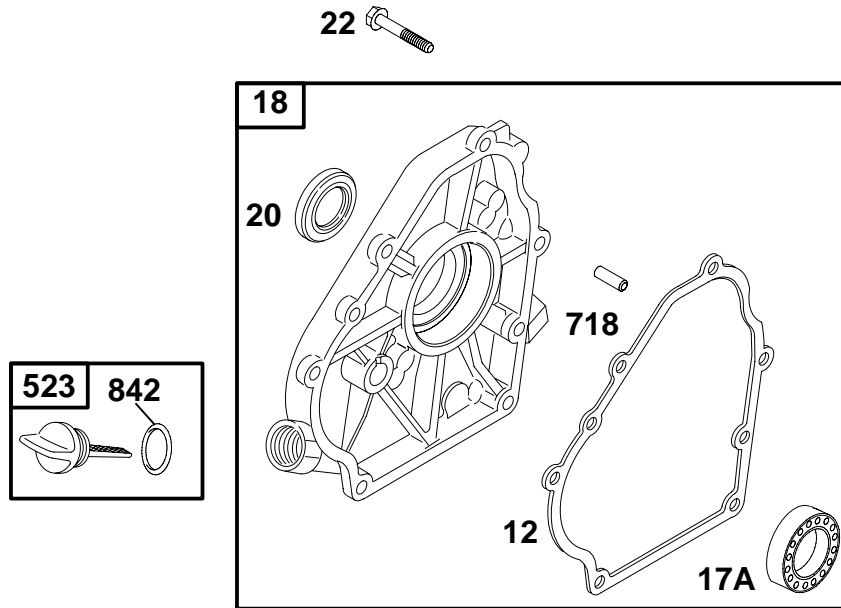

1019 LABEL KIT

1058 OWNER'S MANUAL

REF. NO.	PART NO.	DESCRIPTION	REF. NO.	PART NO.	DESCRIPTION	REF. NO.	PART NO.	DESCRIPTION
1	716050	Cylinder Assembly	219	715679	Gear-Governor	631	★711188	Washer (Oil Drain Plug)
3	★710103	Seal-Oil (Magneto Side)	220	710545	Washer (Governor Gear)	718	710005	Pin-Locating
15	715811	Plug-Oil Drain	221	710027	Cup-Governor	1019	715953	Kit-Label
17	711728	Bearing-Ball	225	710028	Shaft-Governor Gear	1058	MS6669	Owner's Manual

★ Included in Engine Gasket Set-Ref. No. 358.

△ Included in Valve Gasket Set-Ref. No. 1095.

REF. NO.	PART NO.	DESCRIPTION	REF. NO.	PART NO.	DESCRIPTION	REF. NO.	PART NO.	DESCRIPTION
5	716066	Head-Cylinder	40	711086	Retainer-Valve	868	Δ711287	Seal-Valve
7	Δ711732	Gasket-Cylinder Head	45	711173	Tappet-Valve	914	710057	Screw (Rocker Cover)
13	710020	Screw (Cylinder Head)	53	710148	Stud (Carburetor)	1022	Δ711490	Gasket-Rocker Cover
33	716052	Valve-Exhaust	192	715841	Adjuster-Rocker Arm	1023	715930	Cover-Rocker Arm
34	716051	Valve-Intake	296	710099	Stud (Muffler)	1026	711493	Rod-Push
35	711492	Spring-Valve (Intake)	798	710234	Screw (Rocker Arm)	1029	715929	Arm-Rocker
36	711492	Spring-Valve (Exhaust)				1241	711731	Plate-Valve Spring

★ Included in Engine Gasket Set-Ref. No. 358.

Δ Included in Valve Gasket Set-Ref. No. 1095.

REF. NO.	PART NO.	DESCRIPTION	REF. NO.	PART NO.	DESCRIPTION	REF. NO.	PART NO.	DESCRIPTION
12	★711752	Gasket-Crankcase	20	★710031	Seal-Oil (PTO Side)	523	716064	Dipstick
17A	711175	Bearing-Ball	22	710032	Screw (Crankcase Cover/Sump)	718	710005	Pin-Locating
18	716058	Cover-Crankcase				842	★711521	Seal-O-Ring (Dipstick Tube)

★ Included in Engine Gasket Set-Ref. No. 358.

Δ Included in Valve Gasket Set-Ref. No. 1095.

REF. NO.	PART NO.	DESCRIPTION	REF. NO.	PART NO.	DESCRIPTION	REF. NO.	PART NO.	DESCRIPTION
16	716053	Crankshaft (SAE 3/4 Inch Keyway)	46	716055	Camshaft	741	711729	Gear-Timing (Spur Gear)
24	710037	Key-Flywheel	101	711730	Pin-Shaft	1051	710548	Ring-Retaining
			146	710037	Key-Timing			