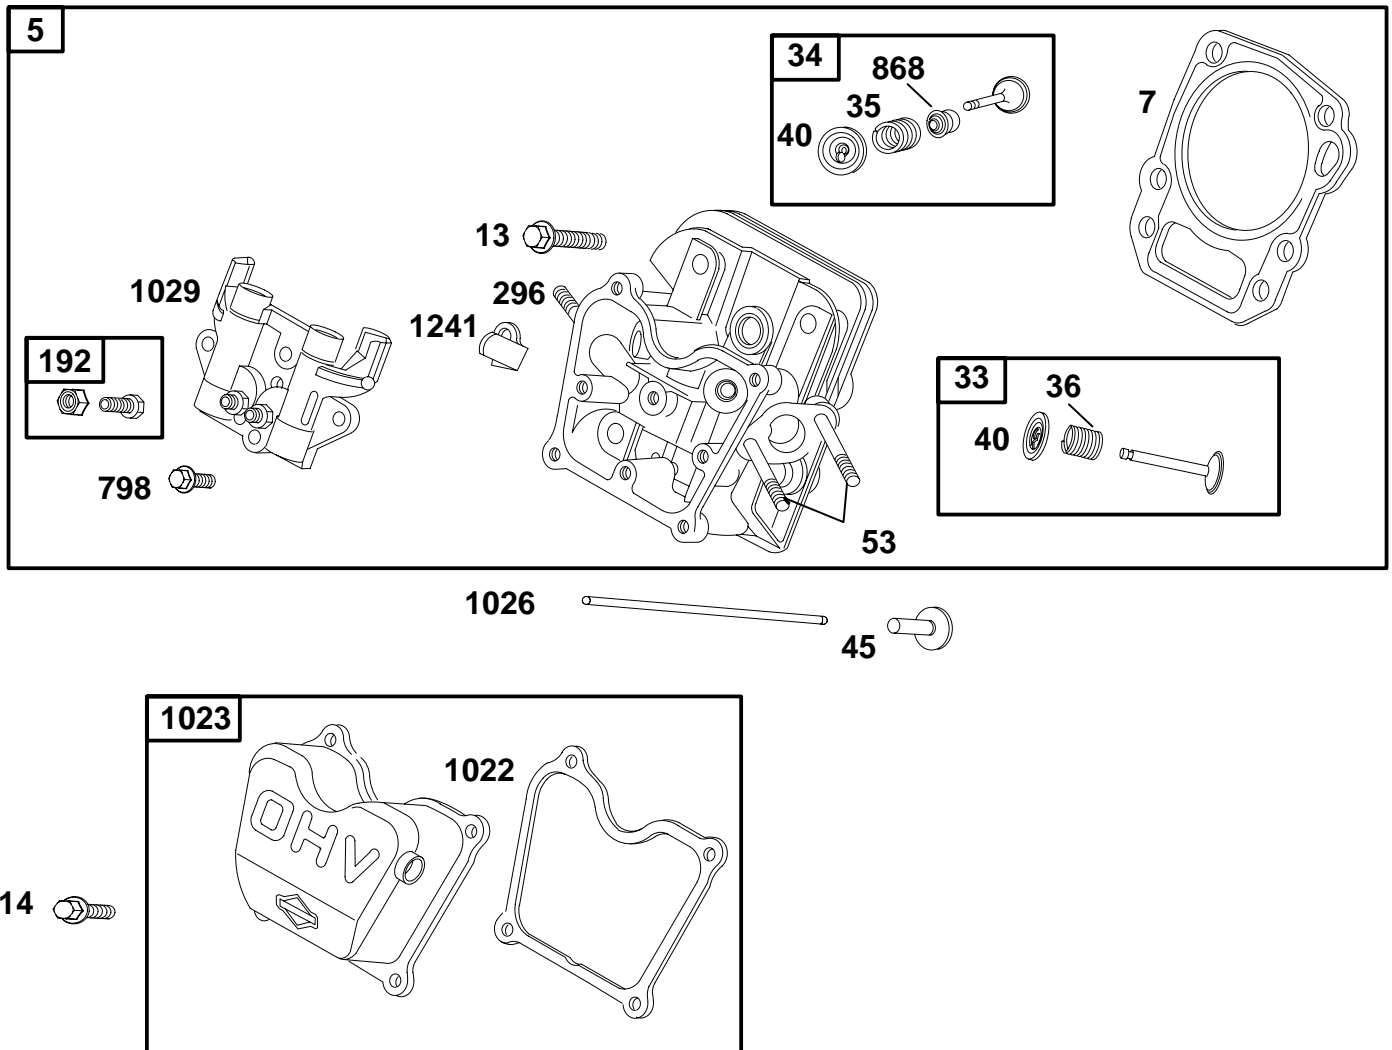

086400

Illustrated Parts List

Model Series

086400

TYPE NUMBERS
0086

TABLE OF CONTENTS

Air Cleaner	8
Blower Housing	11
Camshaft	5
Carburetor	9
Controls	10
Crankcase Cover	3
Crankshaft	5
Cylinder	2
Cylinder Head	4
Exhaust System	14
Flywheel	7
Fuel Supply	12
Gasket Set-Engine	16
Gasket Set-Valve	16
Governor Spring	10
Ignition	7
Oil Sensor Group	15
Piston, Rings, Connecting Rod	6
Rewind Starter	13
Valves	3

1019 LABEL KIT

1058 OWNER'S MANUAL

REF. NO.	PART NO.	DESCRIPTION	REF. NO.	PART NO.	DESCRIPTION	REF. NO.	PART NO.	DESCRIPTION
1	716050	Cylinder Assembly	219	715679	Gear-Governor	631	★711188	Washer (Oil Drain Plug)
3	★710103	Seal-Oil (Magneto Side)	220	710545	Washer (Governor Gear)	718	710005	Pin-Locating
15	715811	Plug-Oil Drain	221	710027	Cup-Governor	1019	715953	Kit-Label
17	711728	Bearing-Ball	225	710028	Shaft-Governor Gear	1058	MS6669	Owner's Manual

★ Included in Engine Gasket Set-Ref. No. 358.

△ Included in Valve Gasket Set-Ref. No. 1095.

REF. NO.	PART NO.	DESCRIPTION	REF. NO.	PART NO.	DESCRIPTION	REF. NO.	PART NO.	DESCRIPTION
5	716066	Head-Cylinder	40	711086	Retainer-Valve	868	Δ711287	Seal-Valve
7	Δ711732	Gasket-Cylinder Head	45	711173	Tappet-Valve	914	710057	Screw (Rocker Cover)
13	710020	Screw (Cylinder Head)	53	710148	Stud (Carburetor)	1022	Δ711490	Gasket-Rocker Cover
33	716052	Valve-Exhaust	192	715841	Adjuster-Rocker Arm	1023	715930	Cover-Rocker Arm
34	716051	Valve-Intake	296	710099	Stud (Muffler)	1026	711493	Rod-Push
35	711492	Spring-Valve (Intake)	798	710234	Screw (Rocker Arm)	1029	715929	Arm-Rocker
36	711492	Spring-Valve (Exhaust)				1241	711731	Plate-Valve Spring

★ Included in Engine Gasket Set-Ref. No. 358.

Δ Included in Valve Gasket Set-Ref. No. 1095.

REF. NO.	PART NO.	DESCRIPTION	REF. NO.	PART NO.	DESCRIPTION	REF. NO.	PART NO.	DESCRIPTION
16	716053	Crankshaft (SAE 3/4 Inch Keyway)	46	716055	Camshaft	741	711729	Gear-Timing (Spur Gear)
24	710037	Key-Flywheel	101	711730	Pin-Shaft	1051	710548	Ring-Retaining
			146	710037	Key-Timing			