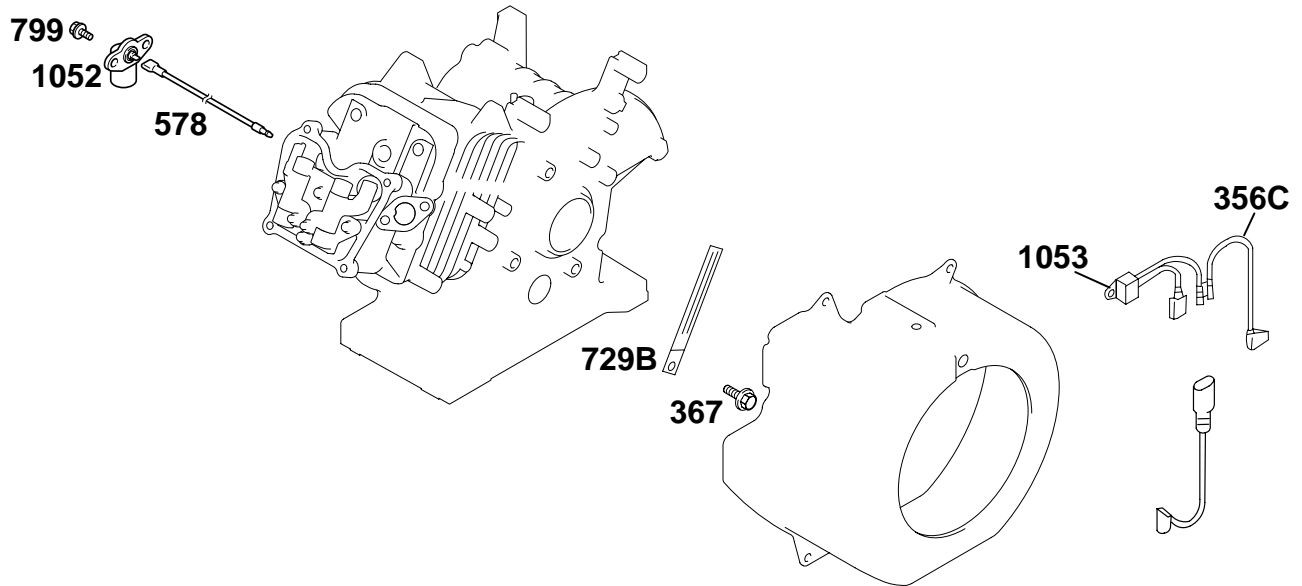

REF. NO.	PART NO.	DESCRIPTION	REF. NO.	PART NO.	DESCRIPTION	REF. NO.	PART NO.	DESCRIPTION
356C	711203	Wire-Stop	578	711247	Wire Assembly (Oil Sensor)	799	710057	Screw (Oil Sensor)
367	711427	Screw (Wire Clip)	729B	710407	Clip-Wire	1052	711246	Sensor-Oil
						1053	710305	Module-Oil Gard®

★ Included in Engine Gasket Set-Ref. No. 358.

△ Included in Valve Gasket Set-Ref. No. 1095.