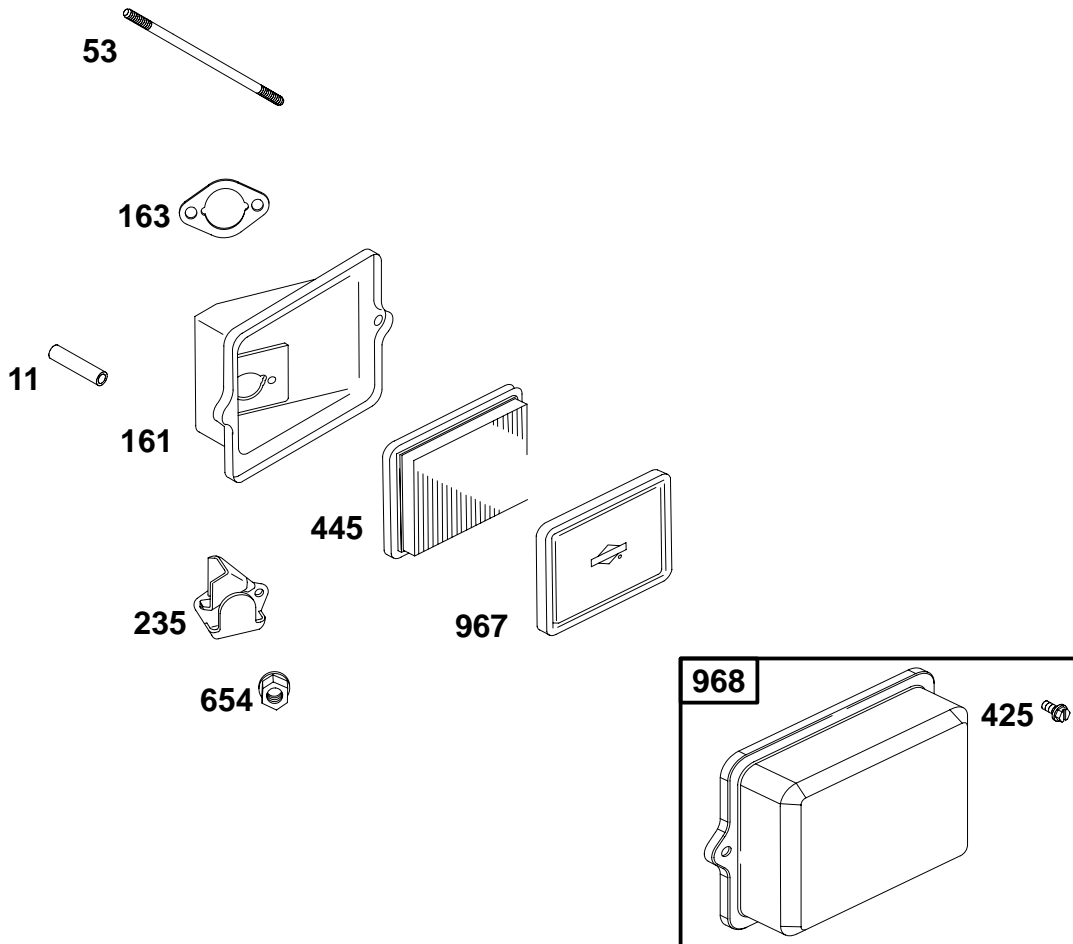

REF. NO.	PART NO.	DESCRIPTION	REF. NO.	PART NO.	DESCRIPTION	REF. NO.	PART NO.	DESCRIPTION
11	710115	Tube-Breather (Cut To Required Length)	161	711198	Base-Air Cleaner (Metal)	445	491588	Filter-Air Cleaner Cartridge
53	710148	Stud (Carburetor)	163	Δ710639	Gasket-Air Cleaner	654	710068	Nut (Carburetor)
			235	710522	Shield-Fuel Spray	967	491435	Filter-Pre Cleaner
			425	694515	Screw (Air Cleaner Cover)	968	692321	Cover-Air Cleaner

★ Included in Engine Gasket Set-Ref. No. 358.

Δ Included in Valve Gasket Set-Ref. No. 1095.