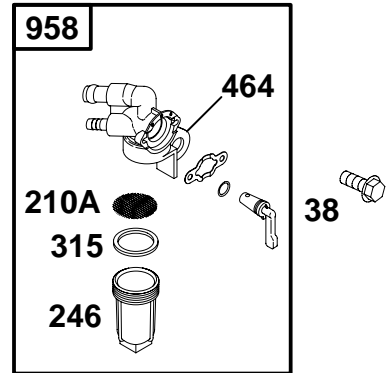

REF. NO.	PART NO.	DESCRIPTION	REF. NO.	PART NO.	DESCRIPTION	REF. NO.	PART NO.	DESCRIPTION
38	710057	Screw (Fuel Shut-Off Valve)	210	710065	Strainer-Fuel	464	★710069	Seal-O-Ring (Fuel Shut Off Valve)
187	715125	Line-Fuel	210A	710071	Strainer-Fuel	493	711748	Bracket-Mounting
187A	715126	Line-Fuel (4mm Inside Diameter) (Cut to Required Length)	246	710070	Bowl-Fuel Filter	601	710067	Clamp-Hose
190	711216	Screw (Fuel Tank)	315	★710072	Seal-O-Ring (Filter Bowl)	601A	710075	Clamp-Hose
			318	710074	Screw (Mounting Bracket)	957	711215	Cap-Fuel Tank (Plastic)
						958	715857	Valve-Fuel Shut Off (Plastic)
						972	716067	Tank-Fuel (Plastic)

★ Included in Engine Gasket Set-Ref. No. 358.

△ Included in Valve Gasket Set-Ref. No. 1095.