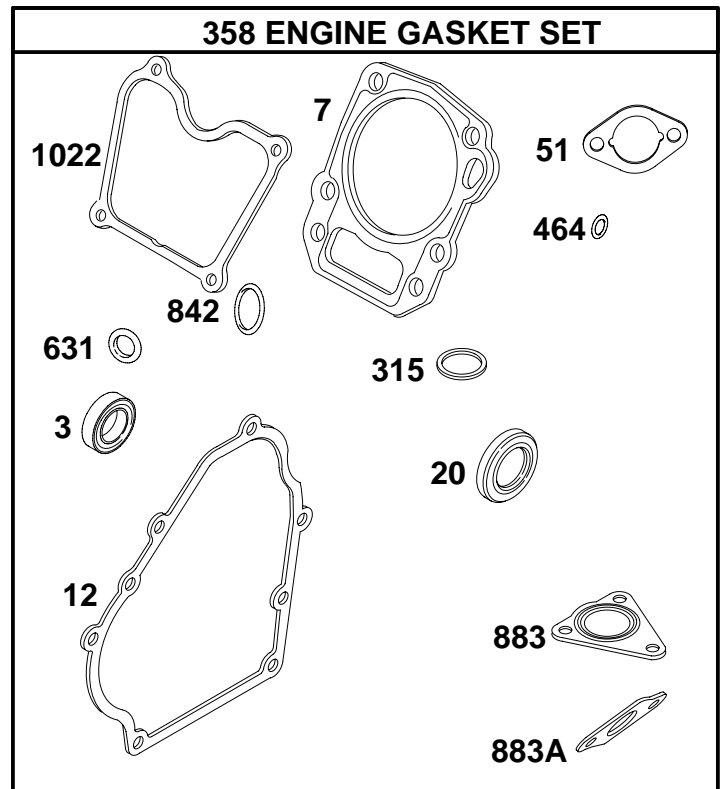

REF. NO.	PART NO.	DESCRIPTION	REF. NO.	PART NO.	DESCRIPTION	REF. NO.	PART NO.	DESCRIPTION
3	★710103	Seal-Oil (Magneto Side)	315	★710072	Seal-O-Ring (Filter Bowl)	842	★711521	Seal-O-Ring (Dipstick Tube)
7	Δ★711732	Gasket-Cylinder Head	358	716070	Gasket Set-Engine	868	Δ711287	Seal-Valve
12	★711752	Gasket-Crankcase	464	★710069	Seal-O-Ring (Shut Off Valve)	883	Δ★711245	Gasket-Exhaust
20	★710031	Seal-Oil (PTO Side)	631	★711188	Washer (Oil Drain Plug)	883A	Δ★711244	Gasket-Exhaust
51	Δ710060	Gasket-Intake				1022	Δ★711490	Gasket-Rocker Cover
163	Δ710639	Gasket-Air Cleaner				1095	716071	Gasket Set-Valve

★ Included in Engine Gasket Set-Ref. No. 358.

Δ Included in Valve Gasket Set-Ref. No. 1095.