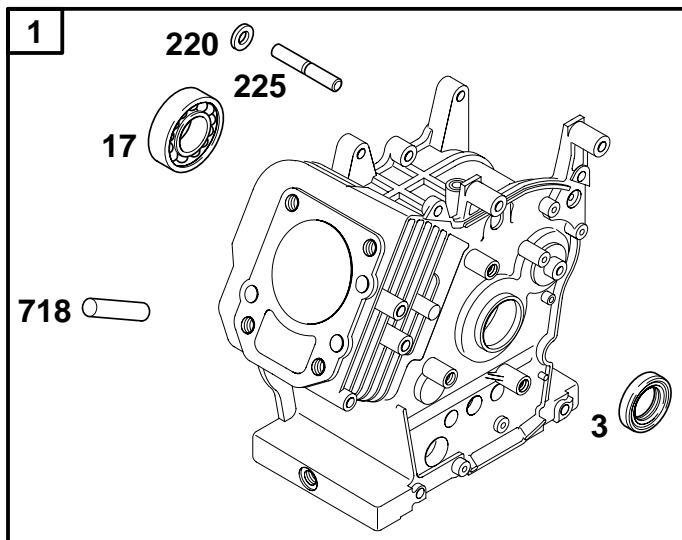

086400

Illustrated Parts List

Model Series

086400

TYPE NUMBERS
0086

TABLE OF CONTENTS

Air Cleaner	8
Blower Housing	11
Camshaft	5
Carburetor	9
Controls	10
Crankcase Cover	3
Crankshaft	5
Cylinder	2
Cylinder Head	4
Exhaust System	14
Flywheel	7
Fuel Supply	12
Gasket Set-Engine	16
Gasket Set-Valve	16
Governor Spring	10
Ignition	7
Oil Sensor Group	15
Piston, Rings, Connecting Rod	6
Rewind Starter	13
Valves	3

1019 LABEL KIT

1058 OWNER'S MANUAL

REF. NO.	PART NO.	DESCRIPTION	REF. NO.	PART NO.	DESCRIPTION	REF. NO.	PART NO.	DESCRIPTION
1	716050	Cylinder Assembly	219	715679	Gear-Governor	631	★711188	Washer (Oil Drain Plug)
3	★710103	Seal-Oil (Magneto Side)	220	710545	Washer (Governor Gear)	718	710005	Pin-Locating
15	715811	Plug-Oil Drain	221	710027	Cup-Governor	1019	715953	Kit-Label
17	711728	Bearing-Ball	225	710028	Shaft-Governor Gear	1058	MS6669	Owner's Manual

★ Included in Engine Gasket Set-Ref. No. 358.

△ Included in Valve Gasket Set-Ref. No. 1095.

REF. NO.	PART NO.	DESCRIPTION	REF. NO.	PART NO.	DESCRIPTION	REF. NO.	PART NO.	DESCRIPTION
5	716066	Head-Cylinder	40	711086	Retainer-Valve	868	Δ711287	Seal-Valve
7	Δ711732	Gasket-Cylinder Head	45	711173	Tappet-Valve	914	710057	Screw (Rocker Cover)
13	710020	Screw (Cylinder Head)	53	710148	Stud (Carburetor)	1022	Δ711490	Gasket-Rocker Cover
33	716052	Valve-Exhaust	192	715841	Adjuster-Rocker Arm	1023	715930	Cover-Rocker Arm
34	716051	Valve-Intake	296	710099	Stud (Muffler)	1026	711493	Rod-Push
35	711492	Spring-Valve (Intake)	798	710234	Screw (Rocker Arm)	1029	715929	Arm-Rocker
36	711492	Spring-Valve (Exhaust)				1241	711731	Plate-Valve Spring

★ Included in Engine Gasket Set-Ref. No. 358.

Δ Included in Valve Gasket Set-Ref. No. 1095.

REF. NO.	PART NO.	DESCRIPTION	REF. NO.	PART NO.	DESCRIPTION	REF. NO.	PART NO.	DESCRIPTION
16	716053	Crankshaft (SAE 3/4 Inch Keyway)	46	716055	Camshaft	741	711729	Gear-Timing (Spur Gear)
24	710037	Key-Flywheel	101	711730	Pin-Shaft	1051	710548	Ring-Retaining
			146	710037	Key-Timing			