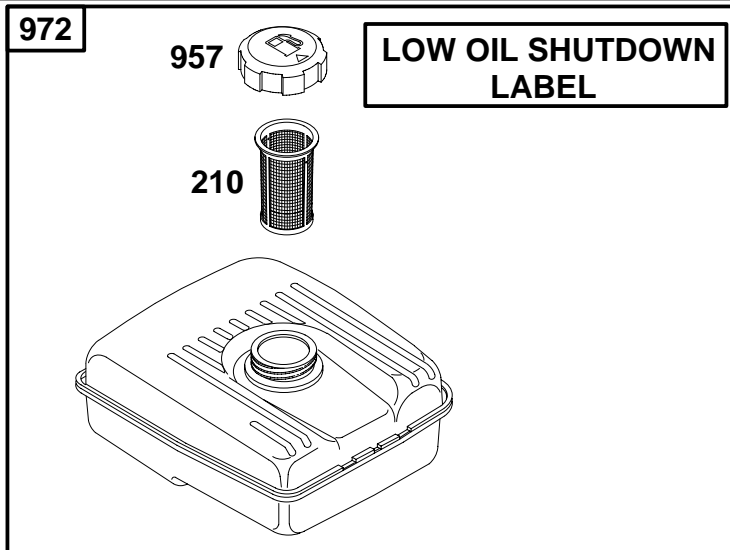

REF. NO.	PART NO.	DESCRIPTION	REF. NO.	PART NO.	DESCRIPTION	REF. NO.	PART NO.	DESCRIPTION
38	710057	Screw (Fuel Shut-Off Valve)	210	710065	Strainer-Fuel	464	★710069	Seal-O-Ring (Fuel Shut Off Valve)
187	715125	Line-Fuel	210A	710071	Strainer-Fuel	493	711748	Bracket-Mounting
187A	715126	Line-Fuel (4mm Inside Diameter) (Cut to Required Length)	246	710070	Bowl-Fuel Filter	601	710067	Clamp-Hose
190	711216	Screw (Fuel Tank)	315	★710072	Seal-O-Ring (Filter Bowl)	601A	710075	Clamp-Hose
			318	710074	Screw (Mounting Bracket)	957	711215	Cap-Fuel Tank (Plastic)
						958	715857	Valve-Fuel Shut Off (Plastic)
						972	716067	Tank-Fuel (Plastic)

★ Included in Engine Gasket Set-Ref. No. 358.

△ Included in Valve Gasket Set-Ref. No. 1095.