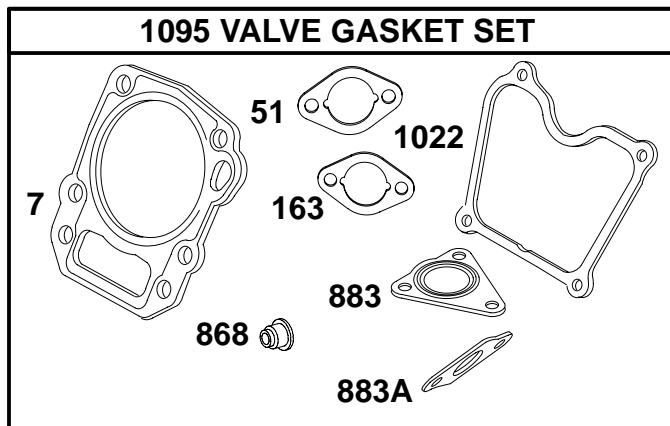

REF. NO.	PART NO.	DESCRIPTION	REF. NO.	PART NO.	DESCRIPTION	REF. NO.	PART NO.	DESCRIPTION
3	★710103	Seal-Oil (Magneto Side)	315	★710072	Seal-O-Ring (Filter Bowl)	842	★711521	Seal-O-Ring (Dipstick Tube)
7	Δ★711732	Gasket-Cylinder Head	358	716070	Gasket Set-Engine	868	Δ711287	Seal-Valve
12	★711752	Gasket-Crankcase	464	★710069	Seal-O-Ring (Shut Off Valve)	883	Δ★711245	Gasket-Exhaust
20	★710031	Seal-Oil (PTO Side)	631	★711188	Washer (Oil Drain Plug)	883A	Δ★711244	Gasket-Exhaust
51	Δ710060	Gasket-Intake				1022	Δ★711490	Gasket-Rocker Cover
163	Δ710639	Gasket-Air Cleaner				1095	716071	Gasket Set-Valve

★ Included in Engine Gasket Set-Ref. No. 358.

Δ Included in Valve Gasket Set-Ref. No. 1095.