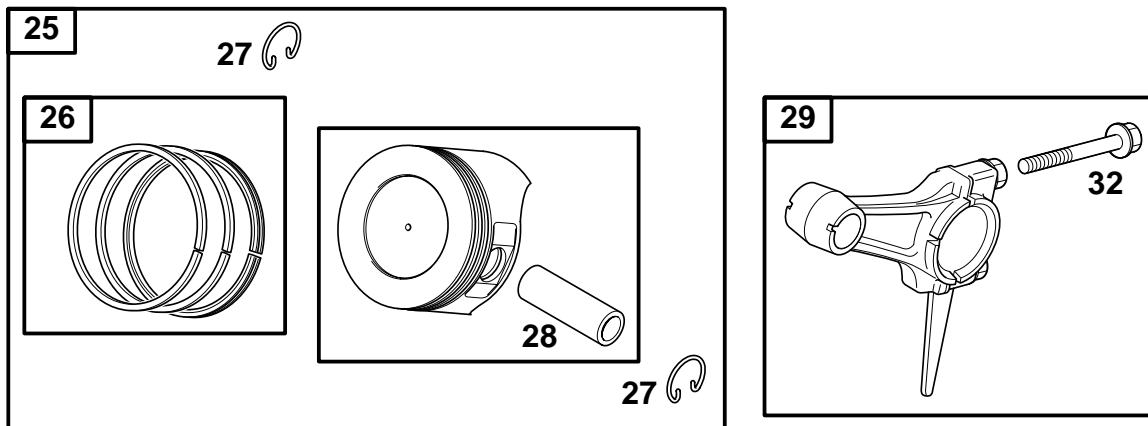

1019 LABEL KIT

1058 OWNER'S MANUAL

REF. NO.	PART NO.	DESCRIPTION	REF. NO.	PART NO.	DESCRIPTION	REF. NO.	PART NO.	DESCRIPTION
1	716050	Cylinder Assembly	219	715679	Gear-Governor	631	★711188	Washer (Oil Drain Plug)
3	★710103	Seal-Oil (Magneto Side)	220	710545	Washer (Governor Gear)	718	710005	Pin-Locating
15	715811	Plug-Oil Drain	221	710027	Cup-Governor	1019	715953	Kit-Label
17	711728	Bearing-Ball	225	710028	Shaft-Governor Gear	1058	MS6669	Owner's Manual

★ Included in Engine Gasket Set-Ref. No. 358.

Δ Included in Valve Gasket Set-Ref. No. 1095.

REF. NO.	PART NO.	DESCRIPTION	REF. NO.	PART NO.	DESCRIPTION	REF. NO.	PART NO.	DESCRIPTION
16	716053	Crankshaft (SAE 3/4 Inch Keyway)	46	716055	Camshaft	741	711729	Gear-Timing (Spur Gear)
24	710037	Key-Flywheel	101	711730	Pin-Shaft	1051	710548	Ring-Retaining
			146	710037	Key-Timing			

★ Included in Engine Gasket Set-Ref. No. 358.

△ Included in Valve Gasket Set-Ref. No. 1095.

REF. NO.	PART NO.	DESCRIPTION	REF. NO.	PART NO.	DESCRIPTION	REF. NO.	PART NO.	DESCRIPTION
25	716061	Piston Assembly (Standard) Note 716063 Piston Assembly (.020" Undersize)	26	715060	Ring Set (Standard) Note 715062 Ring Set (.020" Oversize)	28	711733	Pin-Piston (Standard)
			27	711494	Lock-Piston Pin	29	716059	Rod-Connecting (Standard)
						32	710041	Screw (Connecting Rod)