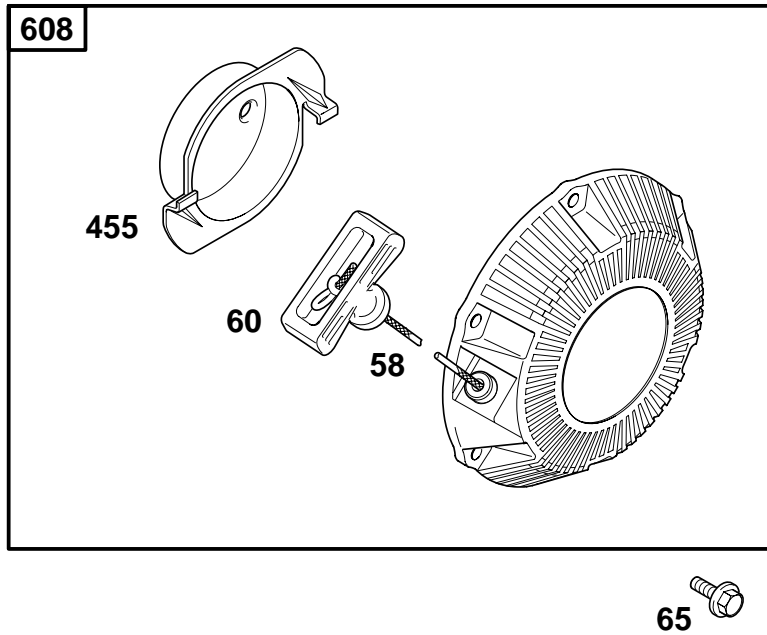

★ Included in Engine Gasket Set-Ref. No. 358.

Δ Included in Valve Gasket Set-Ref. No. 1095.

REF. NO.	PART NO.	DESCRIPTION	REF. NO.	PART NO.	DESCRIPTION	REF. NO.	PART NO.	DESCRIPTION
129	715854	Screw/Spring–Governor Speed	227	711740	Lever–Governor Control	505	711208	Nut (Governor Control Lever)
188	710074	Screw (Control Bracket)	232	711734	Spring–Governor Link	614	710056	Pin–Cotter
202	711737	Link–Mechanical Governor	278	711516	Washer (Governor Control Lever)	615	710154	Washer (Governor Crank)
209	711648	Spring–Governor	485	692295	Knob–Control	616	711739	Crank–Governor
222	715855	Bracket–Control				725	711747	Shield–Heat
						728	710023	Screw (Heat Shield)

★ Included in Engine Gasket Set—Ref. No. 358.

△ Included in Valve Gasket Set—Ref. No. 1095.

REF. NO.	PART NO.	DESCRIPTION	REF. NO.	PART NO.	DESCRIPTION	REF. NO.	PART NO.	DESCRIPTION
38	710057	Screw (Fuel Shut-Off Valve)	210	710065	Strainer-Fuel	464	★710069	Seal-O-Ring (Fuel Shut Off Valve)
187	715125	Line-Fuel	210A	710071	Strainer-Fuel	493	711748	Bracket-Mounting
187A	715126	Line-Fuel (4mm Inside Diameter) (Cut to Required Length)	246	710070	Bowl-Fuel Filter	601	710067	Clamp-Hose
190	711216	Screw (Fuel Tank)	315	★710072	Seal-O-Ring (Filter Bowl)	601A	710075	Clamp-Hose
			318	710074	Screw (Mounting Bracket)	957	711215	Cap-Fuel Tank (Plastic)
						958	715857	Valve-Fuel Shut Off (Plastic)
						972	716067	Tank-Fuel (Plastic)

★ Included in Engine Gasket Set-Ref. No. 358.

△ Included in Valve Gasket Set-Ref. No. 1095.

REF. NO.	PART NO.	DESCRIPTION	REF. NO.	PART NO.	DESCRIPTION	REF. NO.	PART NO.	DESCRIPTION
58	711539	Rope-Starter	65	710976	Screw (Rewind Starter)	455	711758	Cup-Flywheel
60	711540	Grip-Starter Rope				608	716068	Starter-Rewind