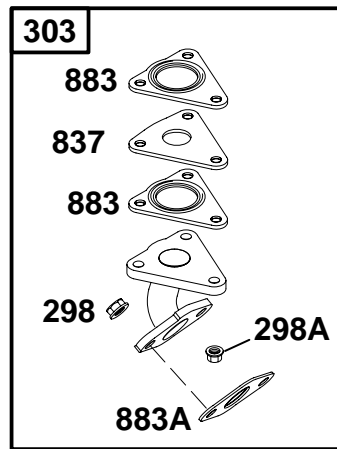

REF. NO.	PART NO.	DESCRIPTION	REF. NO.	PART NO.	DESCRIPTION	REF. NO.	PART NO.	DESCRIPTION
298	710090	Locknut-Muffler/Elbow	832	711698	Guard-Muffler	883	Δ★711245	Gasket-Exhaust
298A	710068	Locknut-Muffler/Elbow	836	710074	Screw	883A	Δ★711244	Gasket-Exhaust
300	711761	Muffler			(Muffler Guard)			
303	716033	Elbow-Exhaust	837	711759	Spacer-Muffler			

★ Included in Engine Gasket Set-Ref. No. 358.

Δ Included in Valve Gasket Set-Ref. No. 1095.