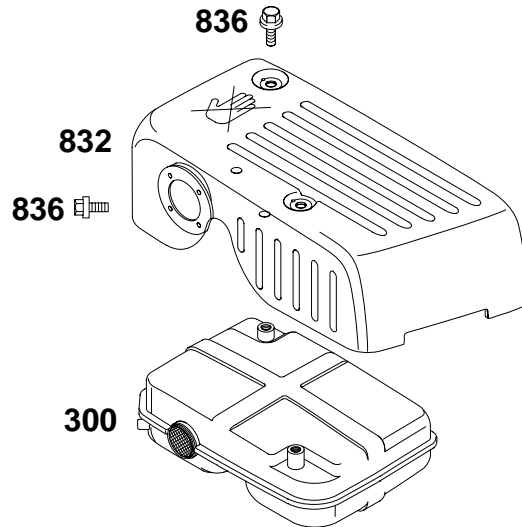

REF. NO.	PART NO.	DESCRIPTION	REF. NO.	PART NO.	DESCRIPTION	REF. NO.	PART NO.	DESCRIPTION
298	710090	Locknut-Muffler/Elbow	832	711698	Guard-Muffler	883	Δ★711245	Gasket-Exhaust
298A	710068	Locknut-Muffler/Elbow	836	710074	Screw	883A	Δ★711244	Gasket-Exhaust
300	711761	Muffler			(Muffler Guard)			
303	716033	Elbow-Exhaust	837	711759	Spacer-Muffler			

★ Included in Engine Gasket Set-Ref. No. 358.

Δ Included in Valve Gasket Set-Ref. No. 1095.