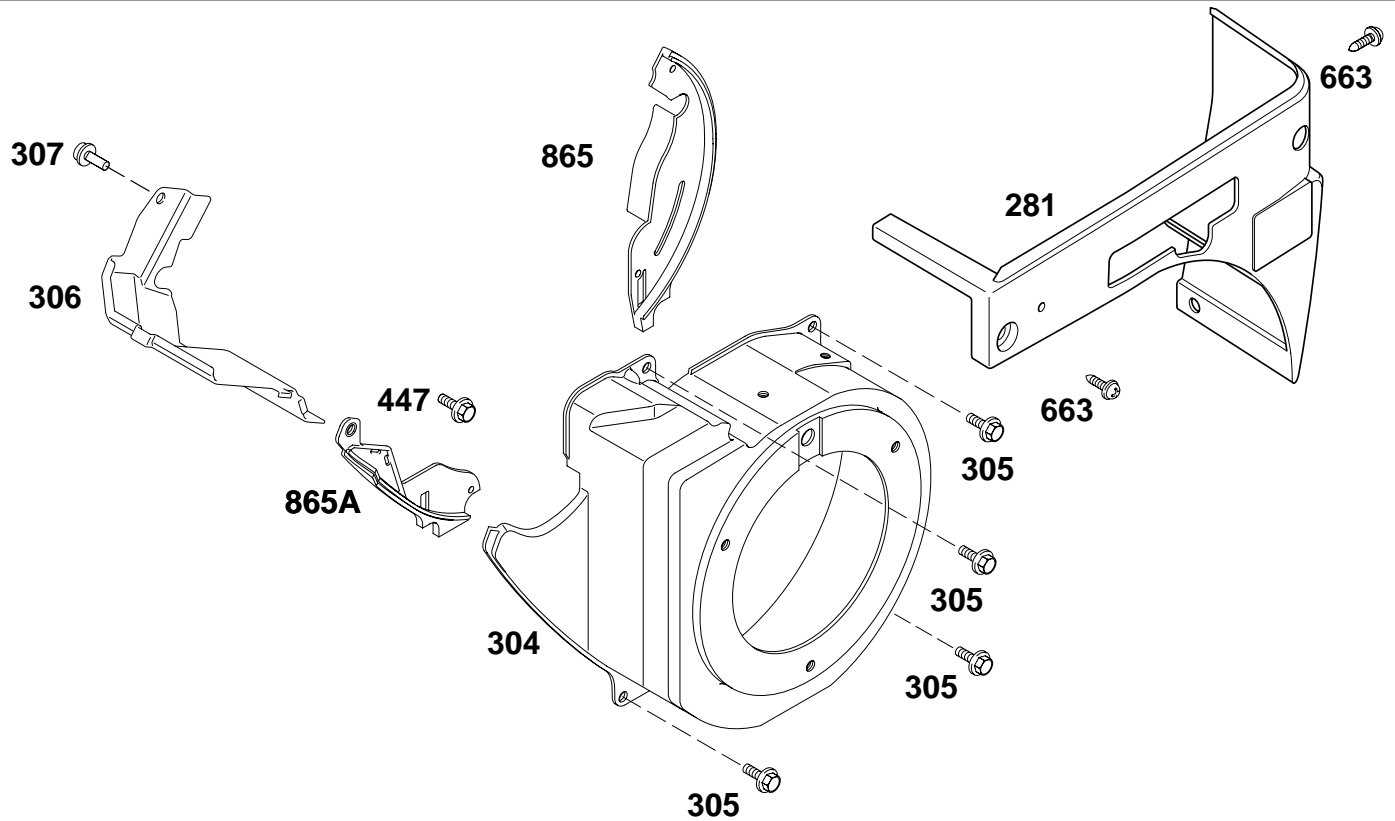

★ Included in Engine Gasket Set-Ref. No. 358.

Δ Included in Valve Gasket Set-Ref. No. 1095.

REF. NO.	PART NO.	DESCRIPTION	REF. NO.	PART NO.	DESCRIPTION	REF. NO.	PART NO.	DESCRIPTION
51	★Δ710060	Gasket-Intake	122	715034	Spacer-Carburetor	142	711756	Nozzle-Carburetor (Standard)
117	711754)	Jet-Main (Standard)	125	716034	Carburetor			
			137	711763	Gasket-Float Bowl			

★ Included in Engine Gasket Set-Ref. No. 358.

Δ Included in Valve Gasket Set-Ref. No. 1095.

REF. NO.	PART NO.	DESCRIPTION	REF. NO.	PART NO.	DESCRIPTION	REF. NO.	PART NO.	DESCRIPTION
129	715854	Screw/Spring–Governor Speed	227	711740	Lever–Governor Control	505	711208	Nut (Governor Control Lever)
188	710074	Screw (Control Bracket)	232	711734	Spring–Governor Link	614	710056	Pin–Cotter
202	711737	Link–Mechanical Governor	278	711516	Washer (Governor Control Lever)	615	710154	Washer (Governor Crank)
209	711648	Spring–Governor	485	692295	Knob–Control	616	711739	Crank–Governor
222	715855	Bracket–Control				725	711747	Shield–Heat
						728	710023	Screw (Heat Shield)

★ Included in Engine Gasket Set–Ref. No. 358.

△ Included in Valve Gasket Set–Ref. No. 1095.

1036 EMISSIONS LABEL

REF. NO.	PART NO.	DESCRIPTION	REF. NO.	PART NO.	DESCRIPTION	REF. NO.	PART NO.	DESCRIPTION
281	711749	Panel—Control	663	711249	Screw (Control Panel)	1036	711691	Label—Emissions (Used After Code Date 04063000).
304	711697	Housing—Blower	865	711744	Cover—Air Guide (Opposite Cylinder Head Side)	<p align="center">Note</p> <p>710955 Label— Emissions (Used Before Code Date 04070100).</p>		
305	710023	Screw (Blower Housing)	865A	711746	Cover—Air Guide (Cylinder Head Side)			
306	711742	Shield—Cylinder						
307	710023	Screw (Cylinder Shield)						
447	710023	Screw (Air Guide Cover)						