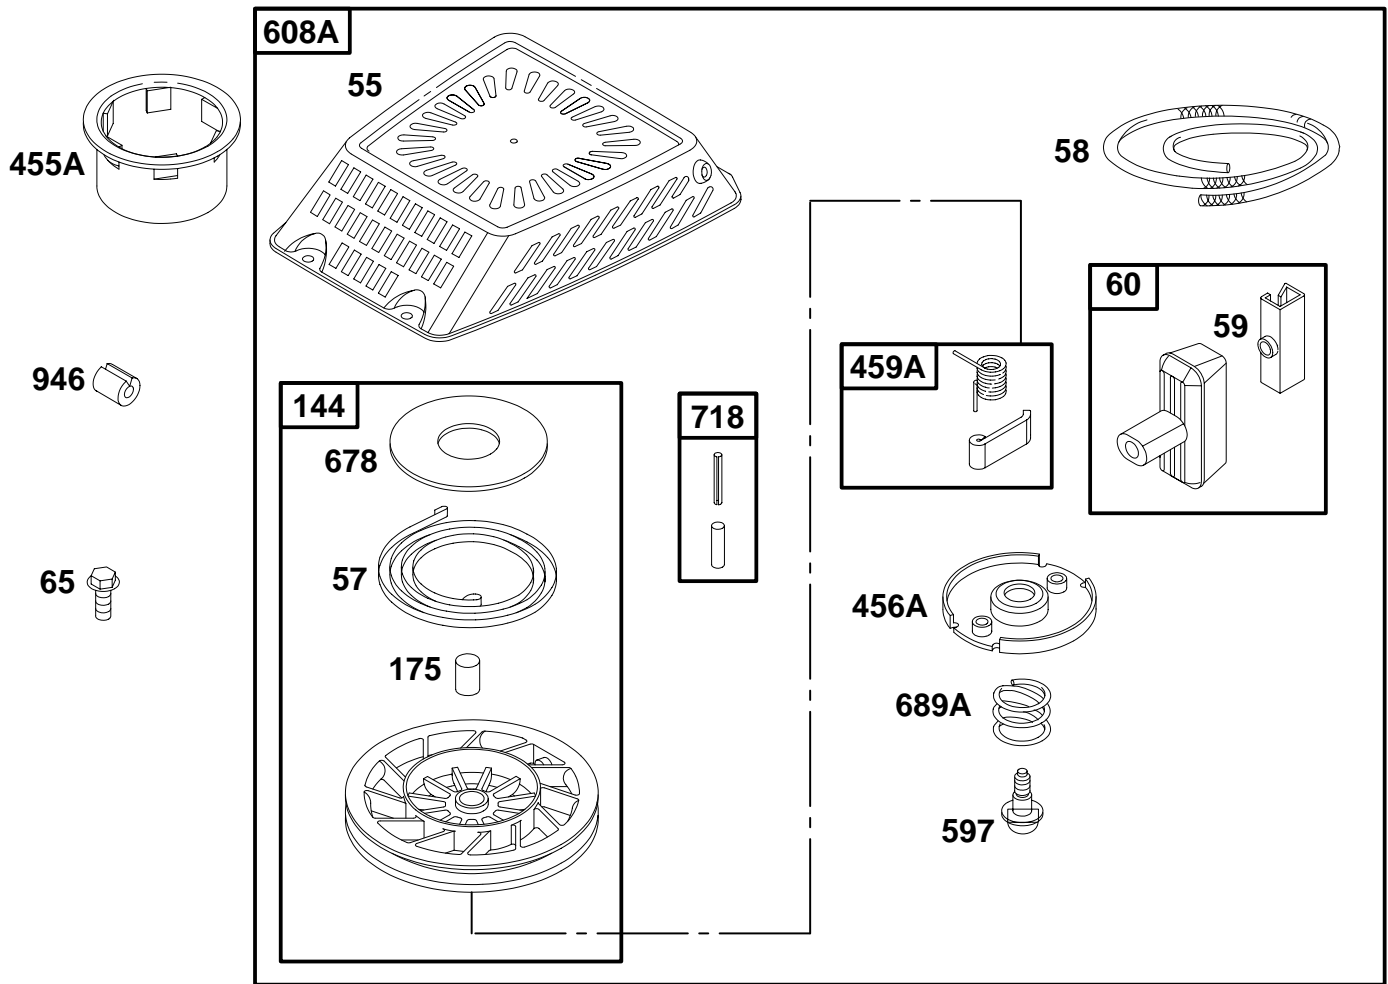

★ Included in Engine Gasket Set – Ref. No. 358.
● Included in Carburetor Overhaul Kit – Ref No. 121.

◆ Included in Carburetor Gasket Set – Ref. No. 977.

REF. NO.	PART NO.	DESCRIPTION	REF. NO.	PART NO.	DESCRIPTION	REF. NO.	PART NO.	DESCRIPTION
55	497960	Rewind Starter Housing (6 O'Clock)	58	280399	Starter Rope (Cut To Required Length)	597	691696	Screw
		Note	59	692594	Rewind Handle Insert	608	498146	Rewind Starter (6 O'Clock)
		498062 Rewind Starter Housing (9 O'Clock)	60	494212	Rewind Starter Handle			Note
56	498144	Pulley/Spring Assembly	65	692779	Screw			498147 Rewind Starter (9 O'Clock)
57	498144	Pulley/Spring Assembly	455	691219	Flywheel Cup	689	691855	Friction Spring
			456	692299	Pawl Friction Plate	718	493925	Locating Pin
			459	281505	Ratchet Pawl	946	691738	Rope Stop

★ Included in Engine Gasket Set – Ref. No. 358.
 ● Included in Carburetor Overhaul Kit – Ref No. 121.

◆ Included in Carburetor Gasket Set – Ref. No. 977.

97700 to 97799

REF. NO.	PART NO.	DESCRIPTION	REF. NO.	PART NO.	DESCRIPTION	REF. NO.	PART NO.	DESCRIPTION
55	497960	Rewind Starter Housing (6 O'Clock)	59	692594	Insert Grip	608A	498146	Rewind Starter (6 O'Clock)
		Note _____	60	494212	Starter Rope Grip			Note _____
		498062 Rewind Starter Housing (9 O'Clock)	65	692779	Screw			498147 Rewind Starter (9 O'Clock)
57	491889	Rewind Starter Spring	144	493824	Pulley/Spring Assembly	678	224278	Rewind Spacer
58	280399	Starter Rope (Cut To Required Length)	175	281179	Rewind Bushing	689A	262555	Friction Spring
			455A	224250	Flywheel Cup	718	493925	Locating Pin
			456A	224204	Pawl Friction Plate	946	691738	Rope Stop
			459A	492833	Ratchet Pawl			
			597	691696	Screw			