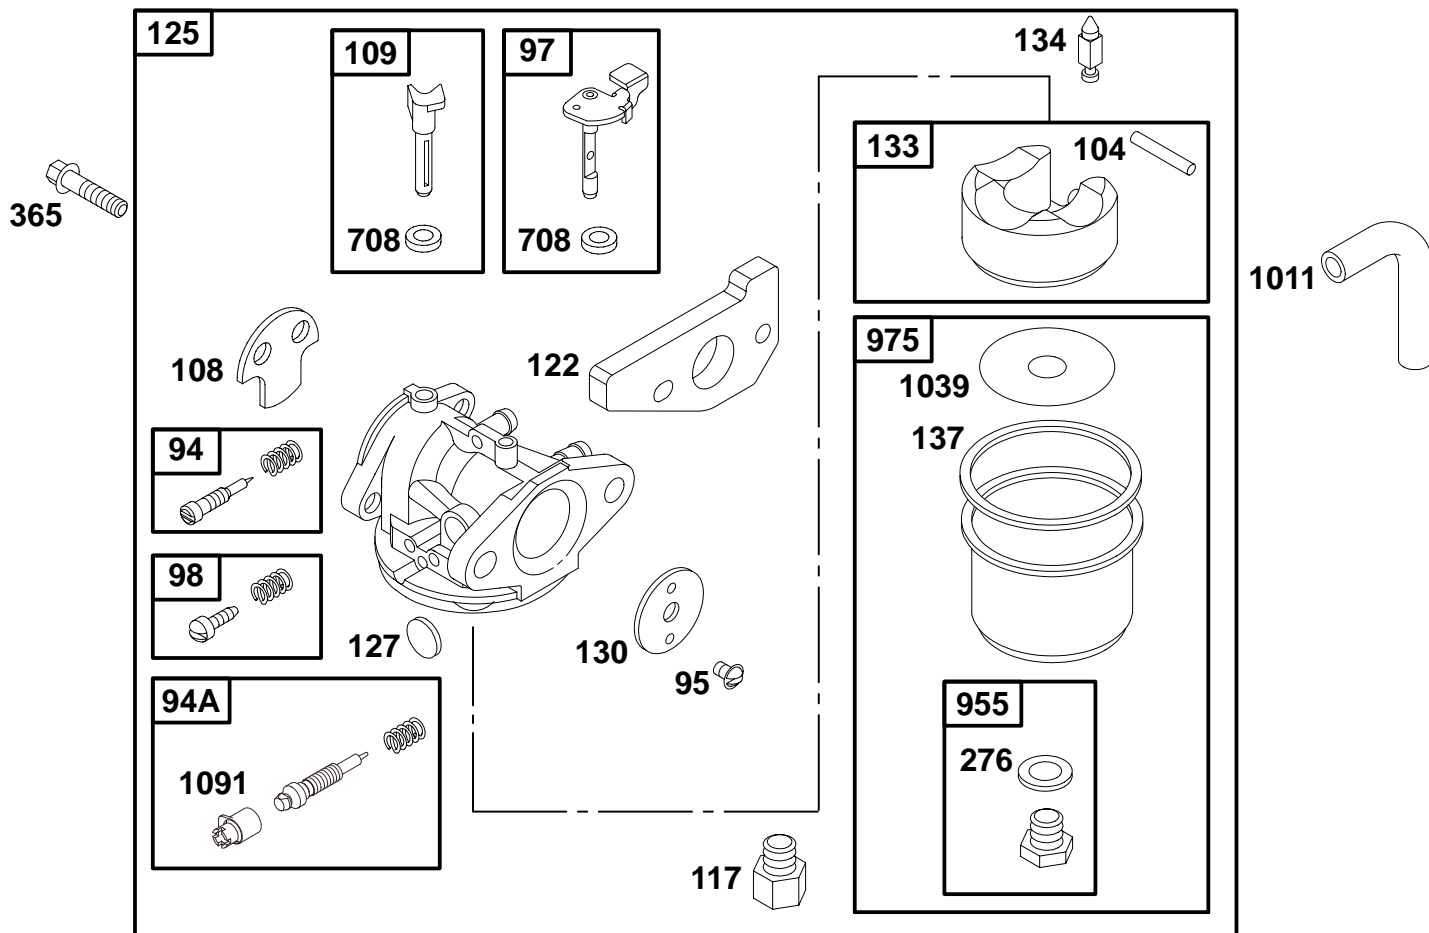

REF. NO.	PART NO.	DESCRIPTION	REF. NO.	PART NO.	DESCRIPTION	REF. NO.	PART NO.	DESCRIPTION
94	●493765	Idle Mixture Kit	117	498253	Main Jet	134	●398188	Needle/Seat Kit
94A	●497717	Idle Mixture Kit (Emissions Carburetor)			Note	137	●◆280492	Float Bowl Gasket
95	691636	Screw			497215	◆◆271716	Sealing Washer	
97	493267	Throttle Shaft			(High Altitude)	365	94584	Screw
98	398185	Idle Speed Kit	122	●493669	Carburetor Spacer	708	◆◆691321	Dust Seal
104	●691242	Float Hinge Pin	125	497721	Carburetor Assembly	955	493924	Carburetor Plug
108	692567	Choke Valve	127	●	Welch Plug (Sold in Kit Only)	975	493902	Float Bowl
109	493899	Choke Shaft	130	691181	Throttle Valve	1011	280786	Vent Tube
			133	398187	Carburetor Float	1039	●	Float Limiter (Sold in Kit Only)
						1091	●281425	Limiter Cap

★ Included in Engine Gasket Set – Ref. No. 358.
● Included in Carburetor Overhaul Kit – Ref No. 121.

◆ Included in Carburetor Gasket Set – Ref. No. 977.