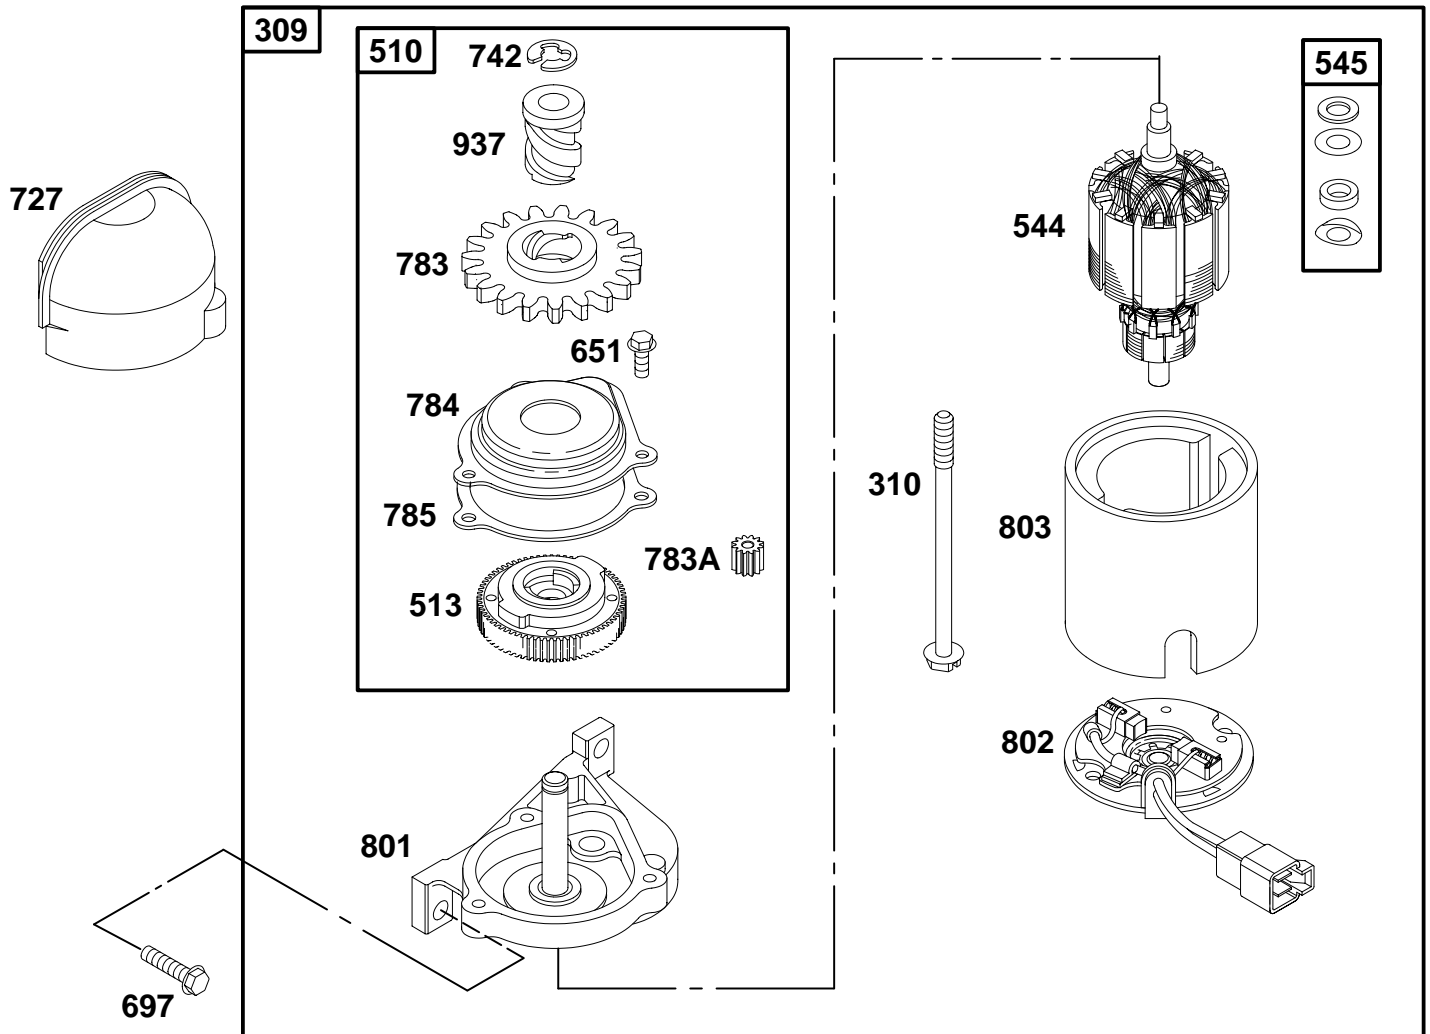

REF. NO.	PART NO.	DESCRIPTION	REF. NO.	PART NO.	DESCRIPTION	REF. NO.	PART NO.	DESCRIPTION
309	691376	Starter Motor	651	691660	Screw	784	692341	Starter Gear Cover
310	692327	Screw	697	691127	Screw	785	692352	Starter Cover Gasket
510	494147	Starter Drive	727	281022	Starter Drive Cover	801	690782	Drive Cap
513	692358	Drive Clutch	742	93941	E-Ring Retainer	802	690787	End Cap
544	690786	Starter Armature	783	691918	Pinion Gear	803	690785	Starter Housing
545	492919	Washer Set	783A	691269	Pinion Gear	937	691325	Starter Spline

★ Included in Engine Gasket Set – Ref. No. 358.

◆ Included in Carburetor Gasket Set – Ref. No. 977.

● Included in Carburetor Overhaul Kit – Ref No. 121.