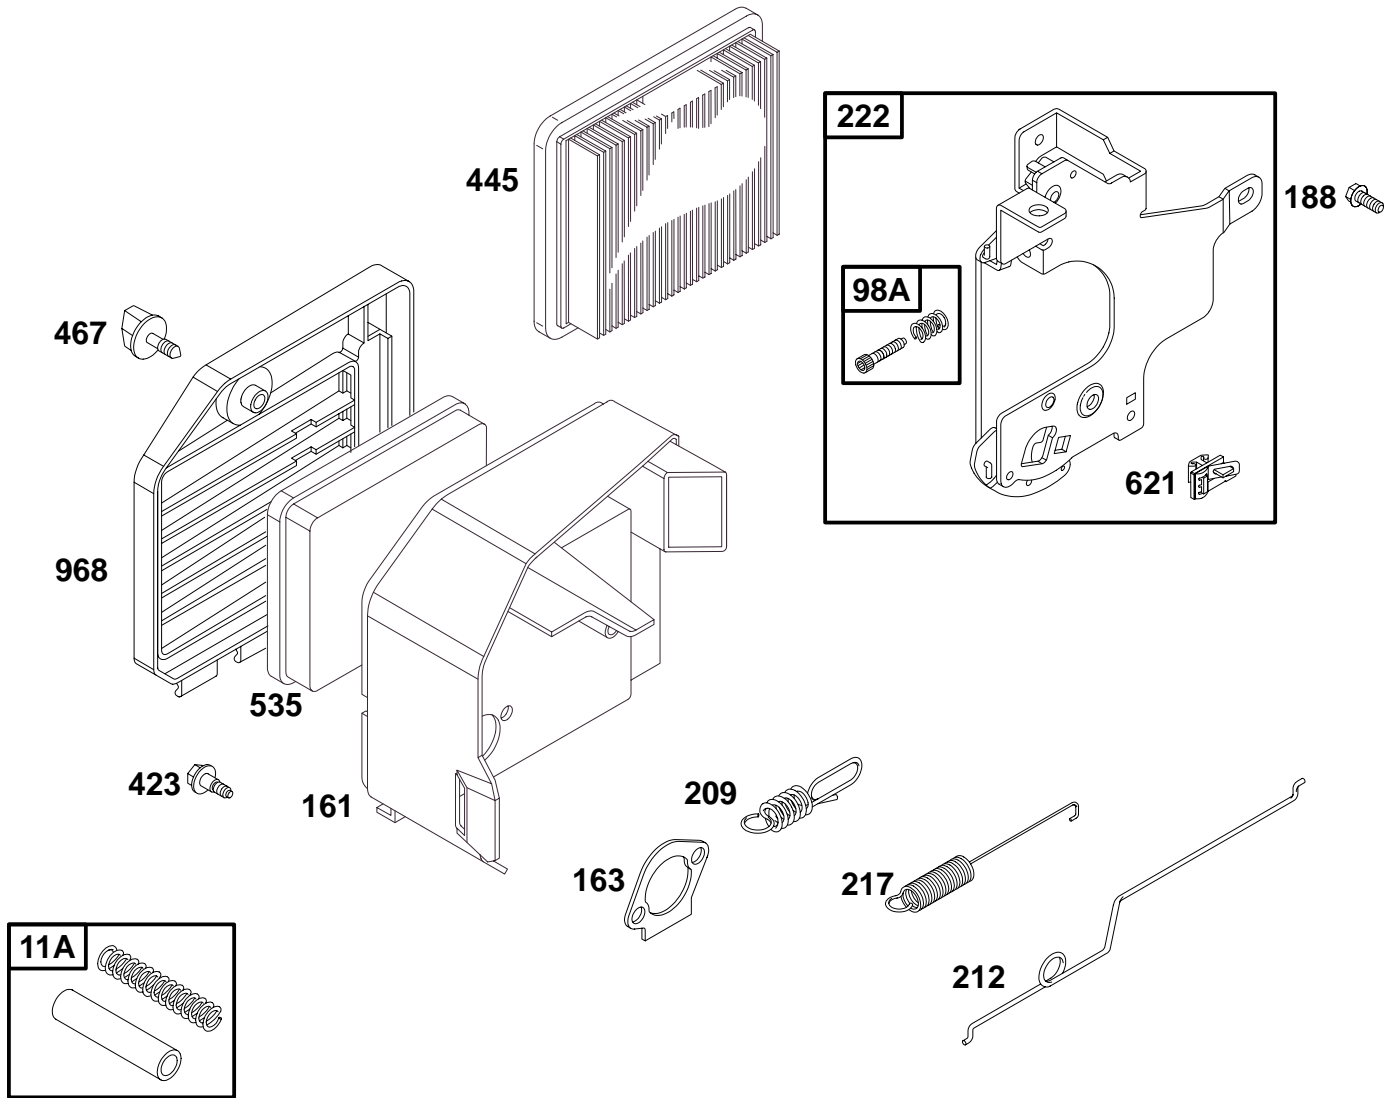

★ Included in Engine Gasket Set – Ref. No. 358.
● Included in Carburetor Overhaul Kit – Ref No. 121.

◆ Included in Carburetor Gasket Set – Ref. No. 977.

REF. NO.	PART NO.	DESCRIPTION	REF. NO.	PART NO.	DESCRIPTION	REF. NO.	PART NO.	DESCRIPTION
94	●493765	Idle Mixture Kit	117	498253	Main Jet	134	●398188	Needle/Seat Kit
94A	●497717	Idle Mixture Kit (Emissions Carburetor)			Note	137	●◆280492	Float Bowl Gasket
95	691636	Screw			497215	◆◆271716	Sealing Washer	
97	493267	Throttle Shaft			(High Altitude)	365	94584	Screw
98	398185	Idle Speed Kit	122	●493669	Carburetor Spacer	708	◆◆691321	Dust Seal
104	●691242	Float Hinge Pin	125	497721	Carburetor Assembly	955	493924	Carburetor Plug
108	692567	Choke Valve	127	●	Welch Plug (Sold in Kit Only)	975	493902	Float Bowl
109	493899	Choke Shaft	130	691181	Throttle Valve	1011	280786	Vent Tube
			133	398187	Carburetor Float	1039	●	Float Limiter (Sold in Kit Only)
						1091	●281425	Limiter Cap

★ Included in Engine Gasket Set – Ref. No. 358.
● Included in Carburetor Overhaul Kit – Ref No. 121.

◆ Included in Carburetor Gasket Set – Ref. No. 977.

97700 to 97799

REF. NO.	PART NO.	DESCRIPTION	REF. NO.	PART NO.	DESCRIPTION	REF. NO.	PART NO.	DESCRIPTION
11A	496753	Breather Tube	212	262709	Throttle Link	467	493307	Air Cleaner Knob
98A	493280	Idle Speed Kit	217	262717	Choke Return Spring	535	691315	Air Cleaner Foam Filter
161	493408	Air Cleaner Base	222	493539	Control Bracket	621	692310	Stop Switch
163	★272325	Air Cleaner Gasket	423	94577	Screw	968	281006	Air Cleaner Cover
188	692198	Screw	445	494245	Air Cleaner Cartridge Filter			
209	262735	Governor Spring						