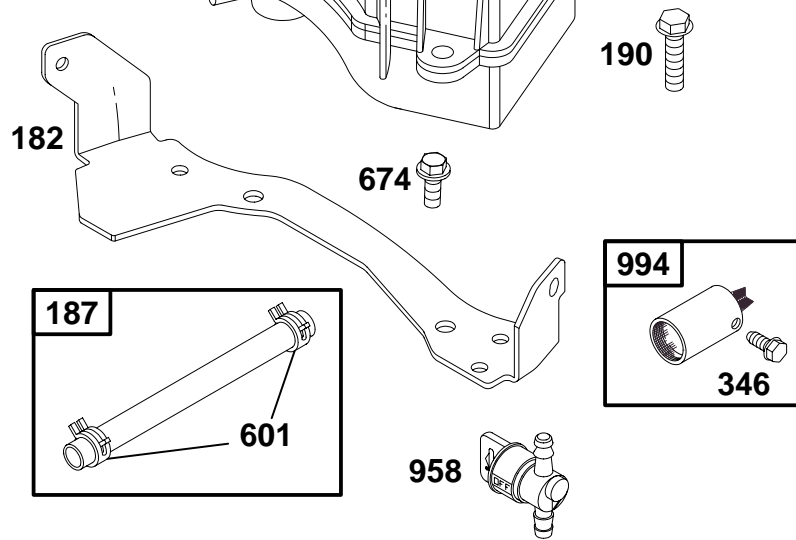

97700 to 97799

REF. NO.	PART NO.	DESCRIPTION	REF. NO.	PART NO.	DESCRIPTION	REF. NO.	PART NO.	DESCRIPTION
180	494022	Fuel Tank	613	690810	Screw	883	★272313	Exhaust Gasket
182	224394	Fuel Tank Bracket	670	494307	Fuel Tank Spacer	958	494768	Fuel Shut-Off Valve
187	296004	Fuel Line	674	692198	Screw	994	493662	Spark Arrester
190	94585	Screw	832	495909	Muffler Guard	1041	★	Foam Seal (Fuel Tank) (Sold in Kit Only)
300	493691	Exhaust Muffler	836	690664	Screw			
346	690661	Screw	836A	692198	Screw			
601	95162	Hose Clamp						

★ Included in Engine Gasket Set – Ref. No. 358.
● Included in Carburetor Overhaul Kit – Ref No. 121.

◆ Included in Carburetor Gasket Set – Ref. No. 977.