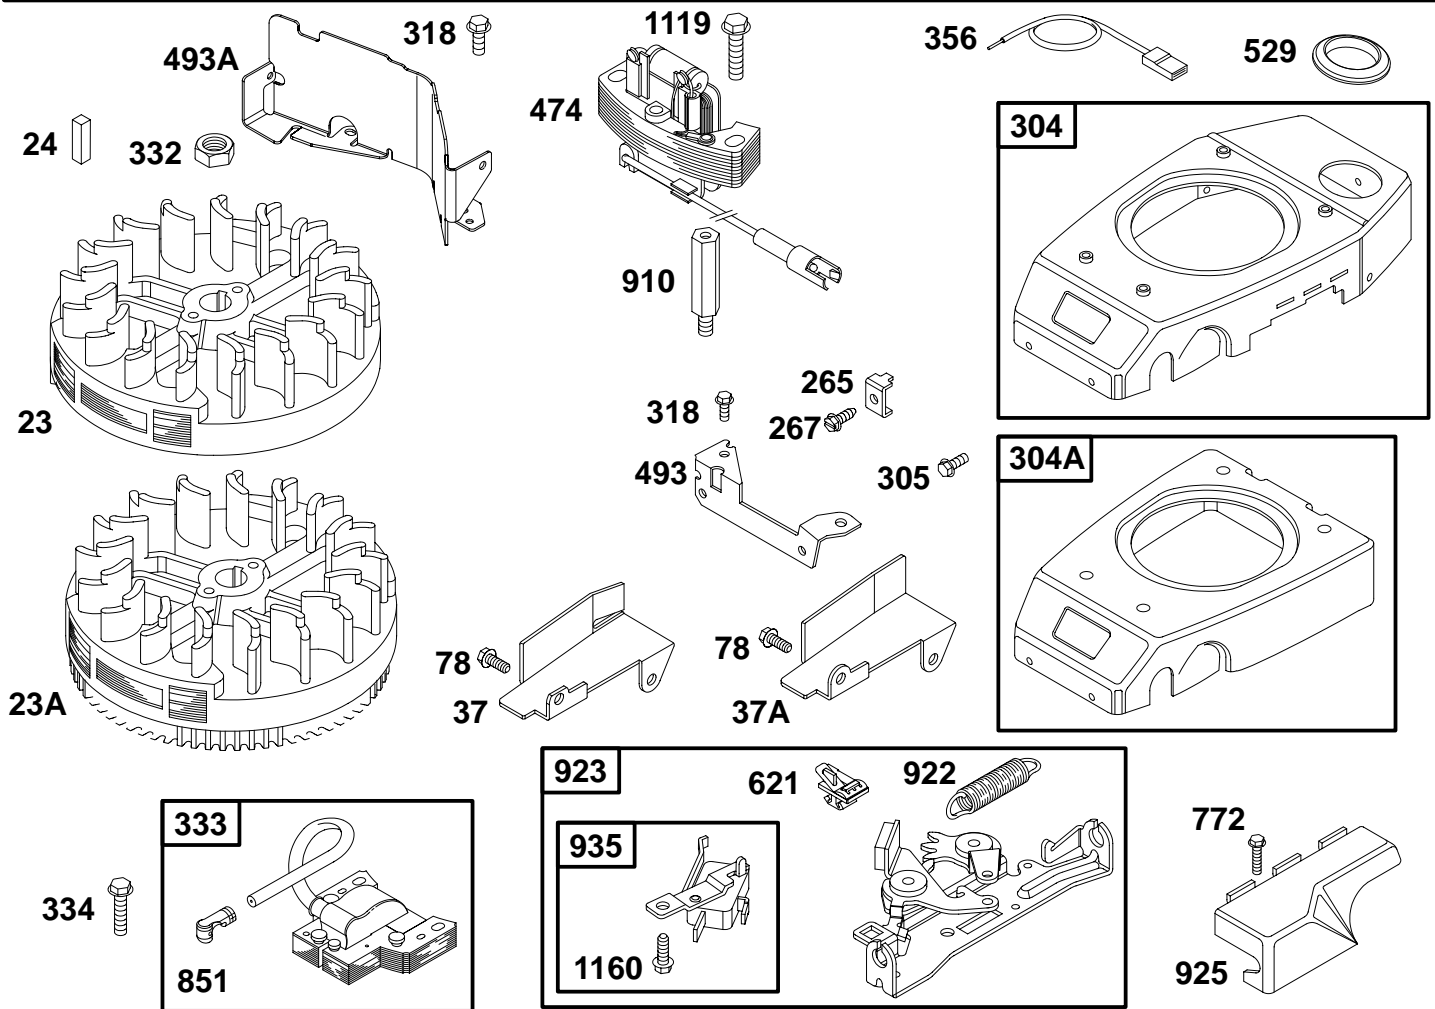

REF. NO.	PART NO.	DESCRIPTION	REF. NO.	PART NO.	DESCRIPTION	REF. NO.	PART NO.	DESCRIPTION	
23	692315	Flywheel		493327	Blower Housing (Non-Compliance) (Electric Starter)	305	94582	Screw	
23A	691987	Flywheel		497028	Blower Housing (Compliance) (Electric Starter)	318	94786	Screw	
24	222698	Flywheel Key		497216	Blower Housing (Compliance) (Rewind Starter Less Fuel Tank)	332	690662	Nut	
37	224685	Flywheel Guard (Less Fuel Tank)			Note	333	802574	Magneto Armature	
37A	224402	Flywheel Guard			494941	Blower Housing (Non-Compliance) (Rewind Starter)	334	691061	Screw
78	94786	Screw				356	398808	Stop Wire	
265	691024	Casing Clamp				474	691991	Alternator	
267	691044	Screw				493	224686	Mounting Bracket	
304	494051	Blower Housing (Non-Compliance) (Rewind Starter)	304A	497216	Blower Housing (Compliance) (Less Fuel Tank)	493A	224395	Mounting Bracket	
		Note				529	281050	Grommet	
		493326				621	692310	Stop Switch	
		Blower Housing (Compliance) (Rewind Starter)				772	691648	Screw	
						851	493880	Spark Plug Terminal	
						910	691094	Stud	
						922	691831	Brake Spring	
						923	691994	Brake	
						925	281046	Linkage Cover	
						935	398758	Interlock Switch	
						1119	691648	Screw	
						1160	691627	Screw	

★ Included in Engine Gasket Set – Ref. No. 358.
● Included in Carburetor Overhaul Kit – Ref No. 121.

◆ Included in Carburetor Gasket Set – Ref. No. 977.