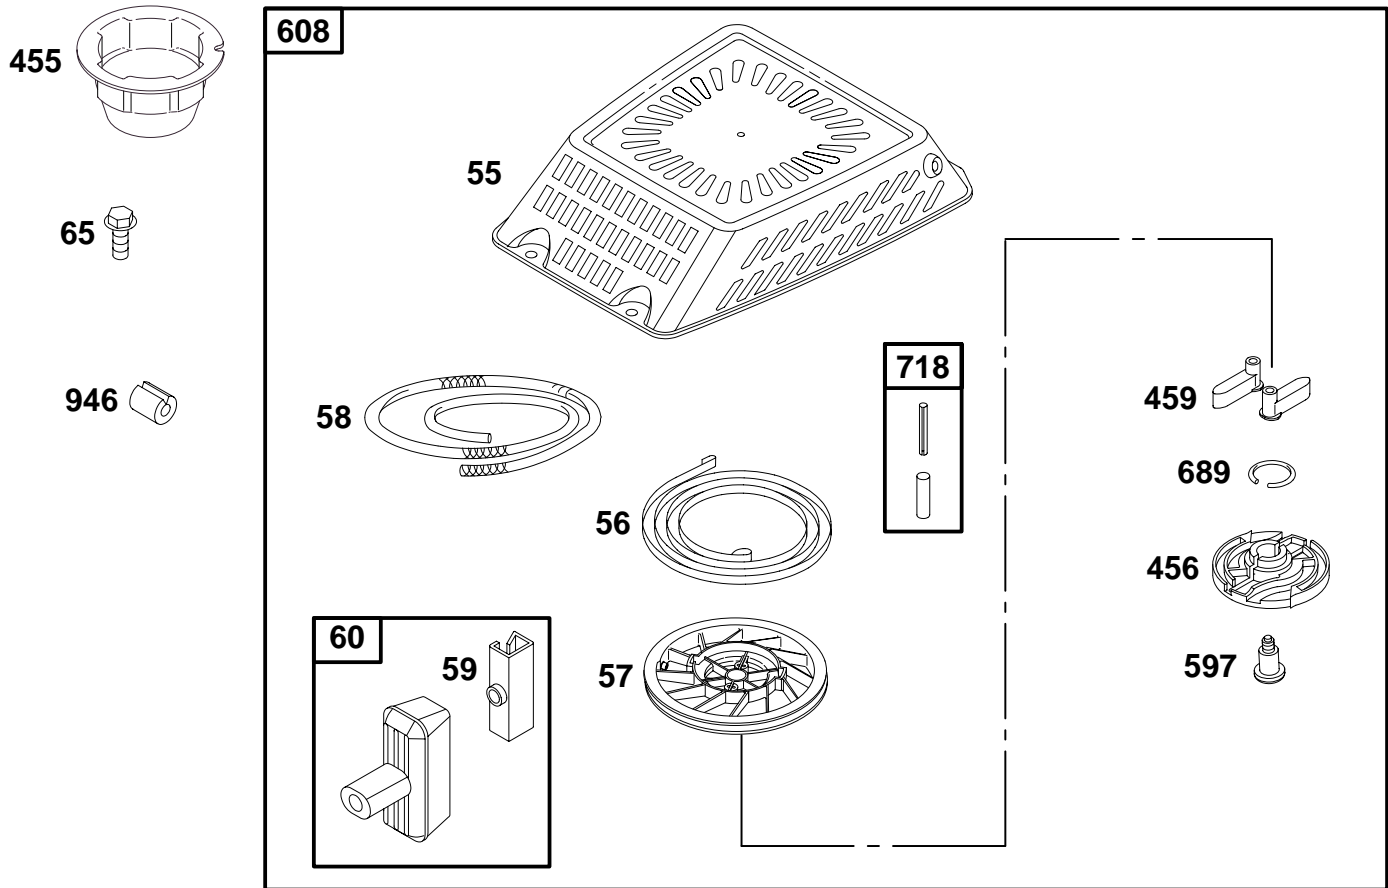

★ Included in Engine Gasket Set – Ref. No. 358.
 ● Included in Carburetor Overhaul Kit – Ref No. 121.

◆ Included in Carburetor Gasket Set – Ref. No. 977.

97700 to 97799

REF. NO.	PART NO.	DESCRIPTION	REF. NO.	PART NO.	DESCRIPTION	REF. NO.	PART NO.	DESCRIPTION
180	494022	Fuel Tank	613	690810	Screw	883	★272313	Exhaust Gasket
182	224394	Fuel Tank Bracket	670	494307	Fuel Tank Spacer	958	494768	Fuel Shut-Off Valve
187	296004	Fuel Line	674	692198	Screw	994	493662	Spark Arrester
190	94585	Screw	832	495909	Muffler Guard	1041	★	Foam Seal (Fuel Tank) (Sold in Kit Only)
300	493691	Exhaust Muffler	836	690664	Screw			
346	690661	Screw	836A	692198	Screw			
601	95162	Hose Clamp						

★ Included in Engine Gasket Set – Ref. No. 358.
● Included in Carburetor Overhaul Kit – Ref No. 121.

◆ Included in Carburetor Gasket Set – Ref. No. 977.

REF. NO.	PART NO.	DESCRIPTION	REF. NO.	PART NO.	DESCRIPTION	REF. NO.	PART NO.	DESCRIPTION
55	497960	Rewind Starter Housing (6 O'Clock)	58	280399	Starter Rope (Cut To Required Length)	597	691696	Screw
		Note	59	692594	Rewind Handle Insert	608	498146	Rewind Starter (6 O'Clock)
		498062 Rewind Starter Housing (9 O'Clock)	60	494212	Rewind Starter Handle			Note
56	498144	Pulley/Spring Assembly	65	692779	Screw			498147 Rewind Starter (9 O'Clock)
57	498144	Pulley/Spring Assembly	455	691219	Flywheel Cup	689	691855	Friction Spring
			456	692299	Pawl Friction Plate	718	493925	Locating Pin
			459	281505	Ratchet Pawl	946	691738	Rope Stop