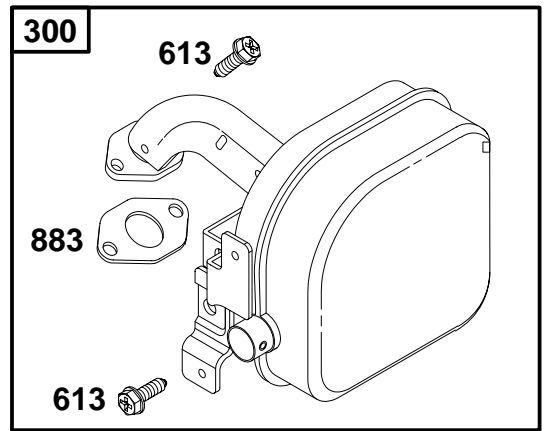

97700 to 97799

REF. NO.	PART NO.	DESCRIPTION	REF. NO.	PART NO.	DESCRIPTION	REF. NO.	PART NO.	DESCRIPTION
180	494022	Fuel Tank	613	690810	Screw	883	★272313	Exhaust Gasket
182	224394	Fuel Tank Bracket	670	494307	Fuel Tank Spacer	958	494768	Fuel Shut-Off Valve
187	296004	Fuel Line	674	692198	Screw	994	493662	Spark Arrester
190	94585	Screw	832	495909	Muffler Guard	1041	★	Foam Seal (Fuel Tank) (Sold in Kit Only)
300	493691	Exhaust Muffler	836	690664	Screw			
346	690661	Screw	836A	692198	Screw			
601	95162	Hose Clamp						

★ Included in Engine Gasket Set – Ref. No. 358.
● Included in Carburetor Overhaul Kit – Ref No. 121.

◆ Included in Carburetor Gasket Set – Ref. No. 977.