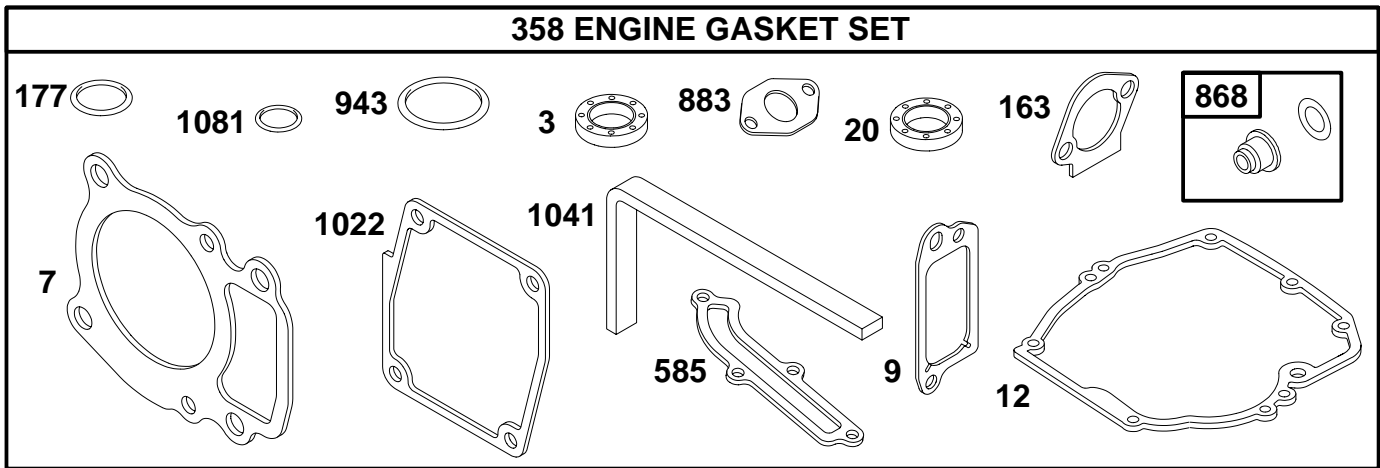

97700 to 97799

REF. NO.	PART NO.	DESCRIPTION	REF. NO.	PART NO.	DESCRIPTION	REF. NO.	PART NO.	DESCRIPTION
	3	★299819 Oil Seal (Magneto Side)		122	●493669 Carburetor Spacer		868	★495773 Valve Seal
	7	★272314 Cylinder Head Gasket		127	● Welch Plug (Sold in Kit Only)		883	★272313 Exhaust Gasket
	9	★272481 Breather Gasket		134	●398188 Needle/Seat Kit		943	★280891 O-Ring Seal
	12	★272324 Crankcase Gasket		137	◆280492 Float Bowl Gasket		977	498557 Carburetor Gasket Set
	20	★399781 Oil Seal (PTO Side)		163	★272325 Air Cleaner Gasket		1022	★272323 Rocker Cover Gasket
	94	●493765 Idle Mixture Kit		177	★691031 O-Ring Seal		1039	● Float Limiter (Sold in Kit Only)
	94A	●497717 Idle Mixture Kit (Emissions Carburetor)		276	◆271716 Sealing Washer		1041	★ Foam Seal (Fuel Tank) (Sold in Kit Only)
	104	●691242 Float Hinge Pin		358	493783 Engine Gasket Set		1081	★692296 O-Ring Seal
	121	493917 Carburetor Overhaul Kit		585	★691879 Breather Passage Gasket		1091	●281425 Limiter Cap
				708	◆691321 Dust Seal			

★ Included in Engine Gasket Set – Ref. No. 358.
● Included in Carburetor Overhaul Kit – Ref No. 121.

◆ Included in Carburetor Gasket Set – Ref. No. 977.