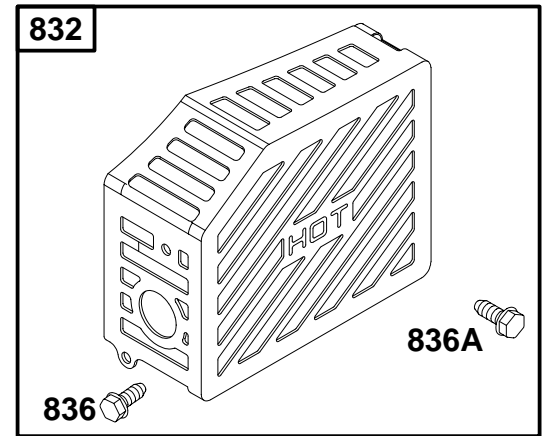

97700 to 97799

REF. NO.	PART NO.	DESCRIPTION	REF. NO.	PART NO.	DESCRIPTION	REF. NO.	PART NO.	DESCRIPTION
180	494022	Fuel Tank	613	690810	Screw	883	★272313	Exhaust Gasket
182	224394	Fuel Tank Bracket	670	494307	Fuel Tank Spacer	958	494768	Fuel Shut-Off Valve
187	296004	Fuel Line	674	692198	Screw	994	493662	Spark Arrester
190	94585	Screw	832	495909	Muffler Guard	1041	★	Foam Seal (Fuel Tank) (Sold in Kit Only)
300	493691	Exhaust Muffler	836	690664	Screw			
346	690661	Screw	836A	692198	Screw			
601	95162	Hose Clamp						

★ Included in Engine Gasket Set – Ref. No. 358.
● Included in Carburetor Overhaul Kit – Ref No. 121.

◆ Included in Carburetor Gasket Set – Ref. No. 977.