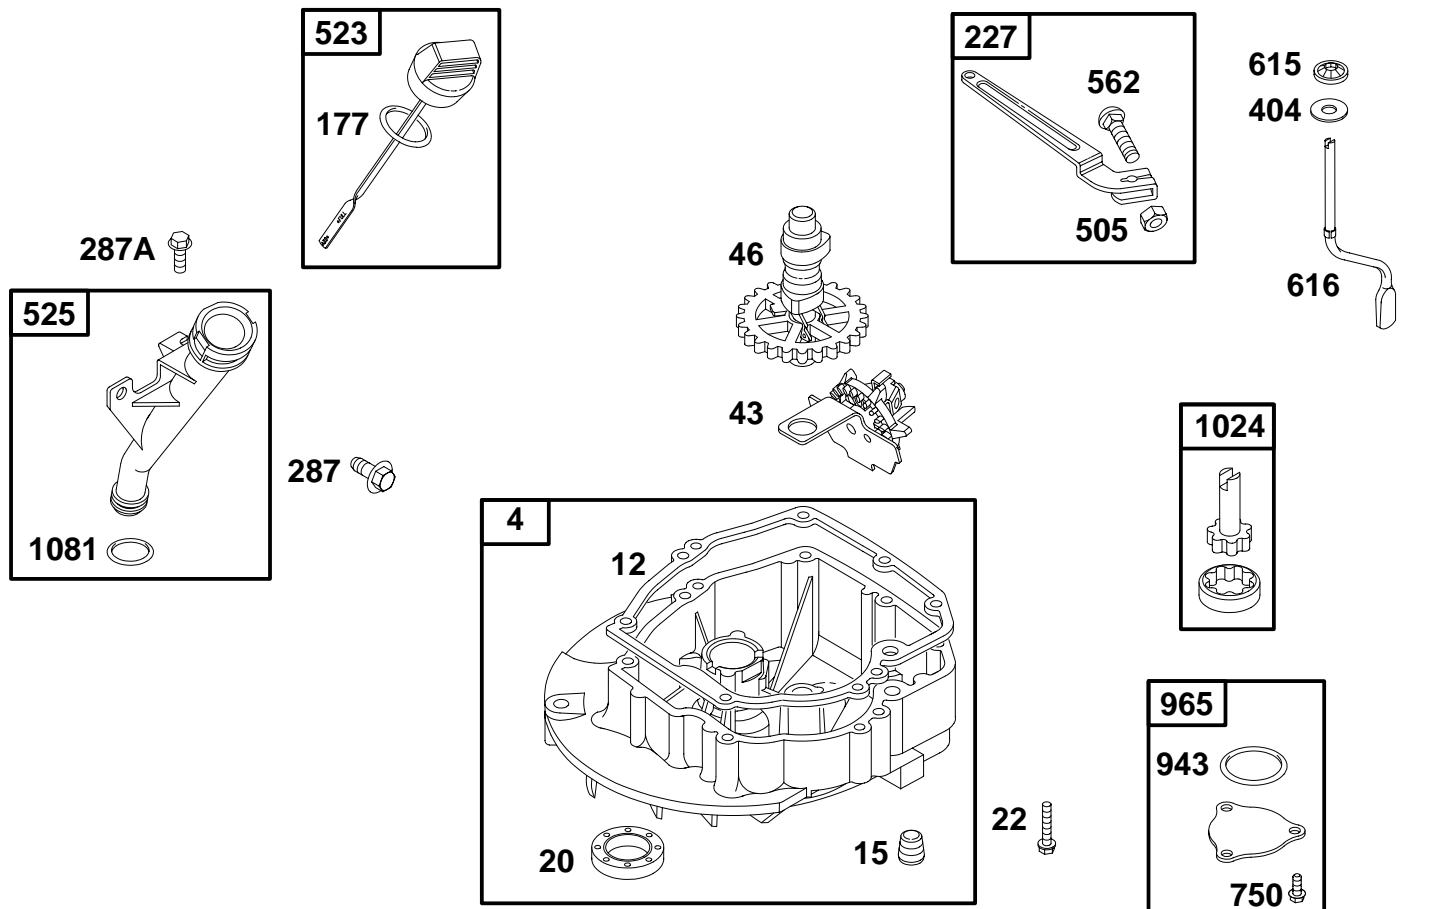

97700 to 97799

★ **REQUIRES SPECIAL TOOLS TO INSTALL.
SEE REPAIR INSTRUCTION MANUAL.**

REF. NO.	PART NO.	DESCRIPTION	REF. NO.	PART NO.	DESCRIPTION	REF. NO.	PART NO.	DESCRIPTION
1	493787	Cylinder Assembly	40	262552	Valve Retainer	684	690345	Screw
3	★299819	Oil Seal (Magneto Side)	45	690977	Valve Tappet	718	230192	Locating Pin
5	493785	Cylinder Head	122	●493669	Carburetor Spacer	830	691095	Stud
7	★272314	Cylinder Head Gasket	192	691986	Rocker Arm Adjuster	868	★495773	Valve Seal
8	495786	Breather Assembly	238	262499	Valve Cap	871	262718	Guide Bushing
9	★272481	Breather Gasket	337	491055	Sparkplug	883	★272313	Exhaust Gasket
10	94650	Screw	584	692342	Breather Passage Cover	914	94576	Screw
11	691781	Breather Tube	585	★691879	Breather Passage Gasket	1022	★272323	Rocker Cover Gasket
13	690912	Screw	635	66538	Sparkplug Boot	1023	214108	Rocker Arm Cover
33	493778	Exhaust Valve	Note			1026	493527	Push Rod
34	493777	Intake Valve	692927 Sparkplug Boot Used on Type No(s). 0113.			1029	224111	Rocker Arm
35	262716	Valve Spring (Intake)				1034	224400	Push Rod Guide
36	262716	Valve Spring (Exhaust)						

★ Included in Engine Gasket Set – Ref. No. 358.

● Included in Carburetor Overhaul Kit – Ref No. 121.

◆ Included in Carburetor Gasket Set – Ref. No. 977.

REF. NO.	PART NO.	DESCRIPTION	REF. NO.	PART NO.	DESCRIPTION	REF. NO.	PART NO.	DESCRIPTION
4	493901	Engine Sump	287	692198	Screw	562	691119	Bolt
12	★272324	Crankcase Gasket	287A	94582	Screw	615	690340	Governor Shaft Retainer
15	691680	Oil Drain Plug	404	690272	Washer	616	691306	Governor Crank
20	★399781	Oil Seal (PTO Side)	505	691251	Nut	750	692198	Screw
22	691092	Screw	523	692953	Dipstick	943	★280891	O-Ring Seal
43	493719	Governor/Oil Slinger	525	494194	Dipstick Tube	965	492756	Oil Pump Cover
46	493310	Camshaft	Note			1024	493884	Oil Pump
177	★691031	O-Ring Seal	494195 Dipstick Tube (With Brake)			1081	★692296	O-Ring Seal
227	690783	Governor Control Lever						