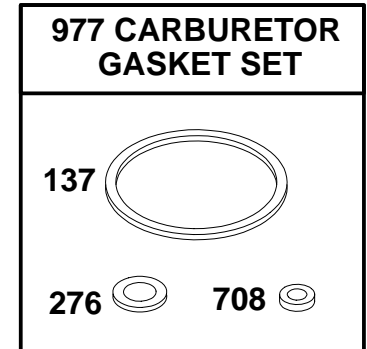

97700 to 97799

REF. NO.	PART NO.	DESCRIPTION	REF. NO.	PART NO.	DESCRIPTION	REF. NO.	PART NO.	DESCRIPTION
	3	★299819 Oil Seal (Magneto Side)		122	●493669 Carburetor Spacer		868	★495773 Valve Seal
	7	★272314 Cylinder Head Gasket		127	● Welch Plug (Sold in Kit Only)		883	★272313 Exhaust Gasket
	9	★272481 Breather Gasket		134	●398188 Needle/Seat Kit		943	★280891 O-Ring Seal
	12	★272324 Crankcase Gasket		137	◆280492 Float Bowl Gasket		977	498557 Carburetor Gasket Set
	20	★399781 Oil Seal (PTO Side)		163	★272325 Air Cleaner Gasket		1022	★272323 Rocker Cover Gasket
	94	●493765 Idle Mixture Kit		177	★691031 O-Ring Seal		1039	● Float Limiter (Sold in Kit Only)
	94A	●497717 Idle Mixture Kit (Emissions Carburetor)		276	◆271716 Sealing Washer		1041	★ Foam Seal (Fuel Tank) (Sold in Kit Only)
	104	●691242 Float Hinge Pin		358	493783 Engine Gasket Set		1081	★692296 O-Ring Seal
	121	493917 Carburetor Overhaul Kit		585	★691879 Breather Passage Gasket		1091	●281425 Limiter Cap
				708	◆691321 Dust Seal			

★ Included in Engine Gasket Set – Ref. No. 358.
● Included in Carburetor Overhaul Kit – Ref No. 121.

◆ Included in Carburetor Gasket Set – Ref. No. 977.