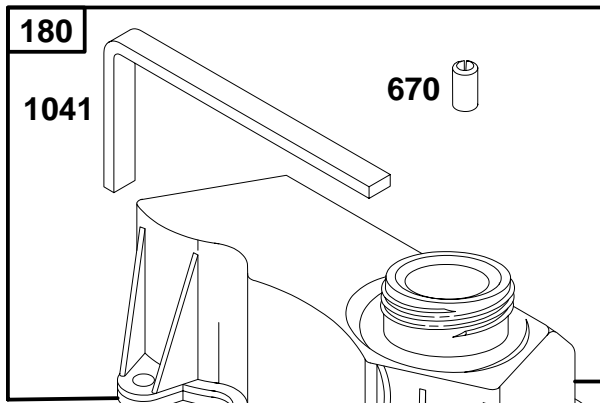

97700 to 97799

REF. NO.	PART NO.	DESCRIPTION	REF. NO.	PART NO.	DESCRIPTION	REF. NO.	PART NO.	DESCRIPTION
180	494022	Fuel Tank	613	690810	Screw	883	★272313	Exhaust Gasket
182	224394	Fuel Tank Bracket	670	494307	Fuel Tank Spacer	958	494768	Fuel Shut-Off Valve
187	296004	Fuel Line	674	692198	Screw	994	493662	Spark Arrester
190	94585	Screw	832	495909	Muffler Guard	1041	★	Foam Seal (Fuel Tank) (Sold in Kit Only)
300	493691	Exhaust Muffler	836	690664	Screw			
346	690661	Screw	836A	692198	Screw			
601	95162	Hose Clamp						

★ Included in Engine Gasket Set – Ref. No. 358.
● Included in Carburetor Overhaul Kit – Ref No. 121.

◆ Included in Carburetor Gasket Set – Ref. No. 977.