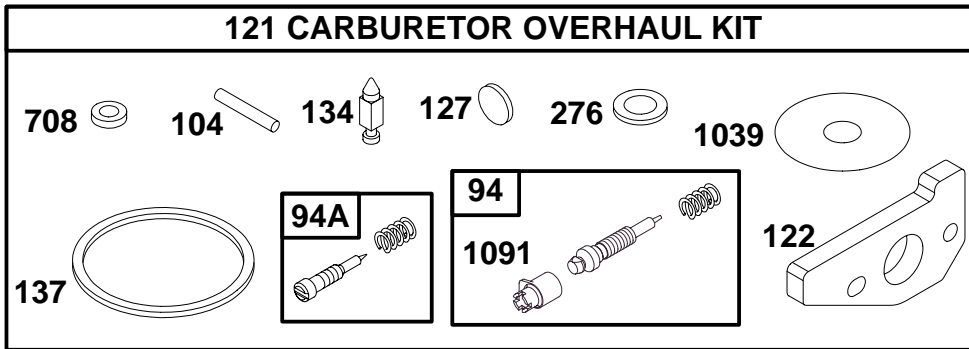

97700 to 97799

REF. NO.	PART NO.	DESCRIPTION	REF. NO.	PART NO.	DESCRIPTION	REF. NO.	PART NO.	DESCRIPTION
	3	★299819 Oil Seal (Magneto Side)		122	●493669 Carburetor Spacer		868	★495773 Valve Seal
	7	★272314 Cylinder Head Gasket		127	● Welch Plug (Sold in Kit Only)		883	★272313 Exhaust Gasket
	9	★272481 Breather Gasket		134	●398188 Needle/Seat Kit		943	★280891 O-Ring Seal
	12	★272324 Crankcase Gasket		137	◆280492 Float Bowl Gasket		977	498557 Carburetor Gasket Set
	20	★399781 Oil Seal (PTO Side)		163	★272325 Air Cleaner Gasket		1022	★272323 Rocker Cover Gasket
	94	●493765 Idle Mixture Kit		177	★691031 O-Ring Seal		1039	● Float Limiter (Sold in Kit Only)
	94A	●497717 Idle Mixture Kit (Emissions Carburetor)		276	◆271716 Sealing Washer		1041	★ Foam Seal (Fuel Tank) (Sold in Kit Only)
	104	●691242 Float Hinge Pin		358	493783 Engine Gasket Set		1081	★692296 O-Ring Seal
	121	493917 Carburetor Overhaul Kit		585	★691879 Breather Passage Gasket		1091	●281425 Limiter Cap
				708	◆691321 Dust Seal			

★ Included in Engine Gasket Set – Ref. No. 358.
● Included in Carburetor Overhaul Kit – Ref No. 121.

◆ Included in Carburetor Gasket Set – Ref. No. 977.