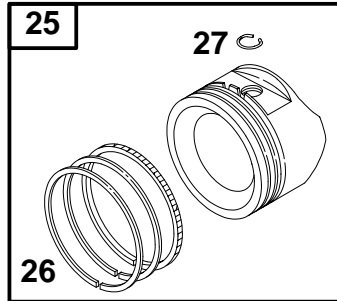

★ Included in Engine Gasket Set – Ref. No. 358.

● Included in Carburetor Overhaul Kit – Ref No. 121.

◆ Included in Carburetor Gasket Set – Ref. No. 977.

REF. NO.	PART NO.	DESCRIPTION	REF. NO.	PART NO.	DESCRIPTION	REF. NO.	PART NO.	DESCRIPTION
4	493901	Engine Sump	287	692198	Screw	562	691119	Bolt
12	★272324	Crankcase Gasket	287A	94582	Screw	615	690340	Governor Shaft Retainer
15	691680	Oil Drain Plug	404	690272	Washer	616	691306	Governor Crank
20	★399781	Oil Seal (PTO Side)	505	691251	Nut	750	692198	Screw
22	691092	Screw	523	692953	Dipstick	943	★280891	O-Ring Seal
43	493719	Governor/Oil Slinger	525	494194	Dipstick Tube	965	492756	Oil Pump Cover
46	493310	Camshaft	Note			1024	493884	Oil Pump
177	★691031	O-Ring Seal	494195 Dipstick Tube (With Brake)			1081	★692296	O-Ring Seal
227	690783	Governor Control Lever						

★ Included in Engine Gasket Set – Ref. No. 358.
 ● Included in Carburetor Overhaul Kit – Ref No. 121.

◆ Included in Carburetor Gasket Set – Ref. No. 977.

97700 to 97799

REF. NO.	PART NO.	DESCRIPTION	REF. NO.	PART NO.	DESCRIPTION	REF. NO.	PART NO.	DESCRIPTION
16	493726	Crankshaft Used on Type No(s). 0112, 0114, 0115, 0116, 0118, 0119, 0120, 0121, 0122, 0318, 0319, 0320, 0321, 0322, 0323, 0324, 3101, 3110. Note 493725 Crankshaft Used on Type No(s). 0101, 0102, 0110, 0111, 0113, 0310, 0311, 0313.	25	493781	Piston Assembly (Standard) Note 495267 Piston Assembly (.010 O.S.) 495269 Piston Assembly (.020 O.S.) 495271 Piston Assembly (.030 O.S.)	27	262514	Piston Pin Lock
		26			493782			Ring Set (Standard) Note 495268 Ring Set (.010 O.S.) 495270 Ring Set (.020 O.S.) 495272 Ring Set (.030 O.S.)
								29
						32	691664	Screw
						146	690979	Timing Key
						741	691830	Timing Gear