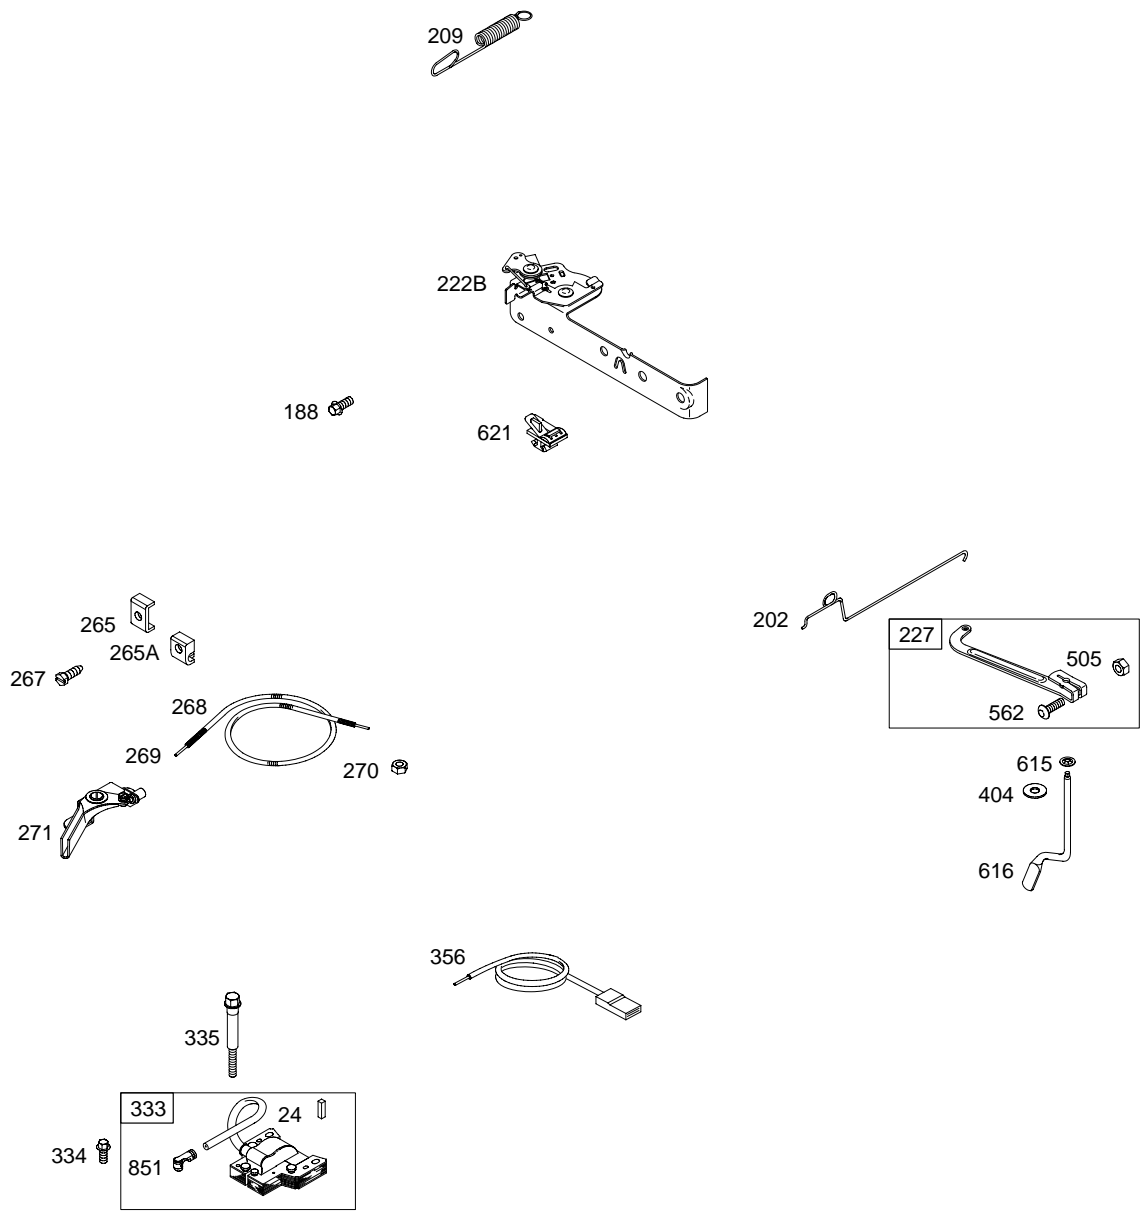

Illustrations cover a range of engines. Parts shown without corresponding text may not be used on your specific engine.
5806-5 Assemblies include all parts shown in frames. 05/19/2004