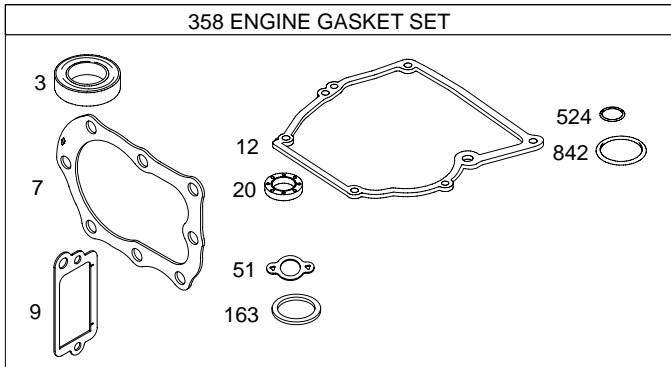

1019 LABEL KIT

1058 OWNER'S MANUAL

1330 REPAIR MANUAL