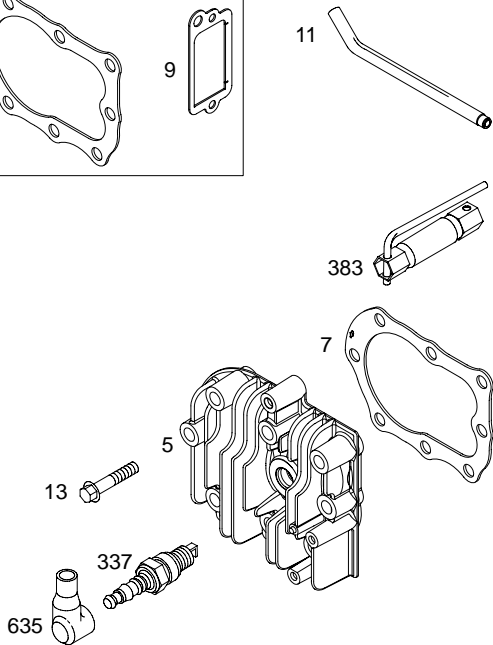

1019 LABEL KIT

1058 OWNER'S MANUAL

1330 REPAIR MANUAL