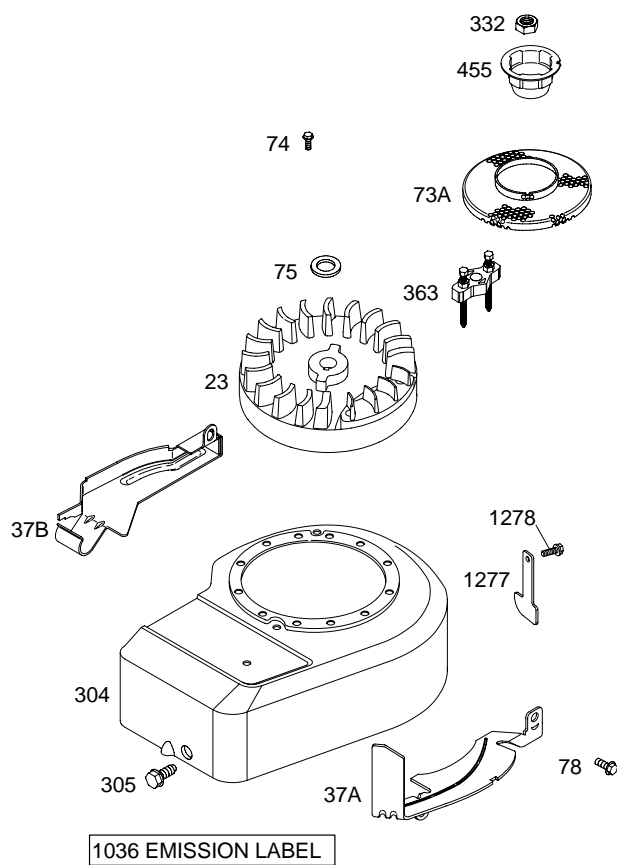

9K900

REF. NO.	PART NO.	DESCRIPTION	REF. NO.	PART NO.	DESCRIPTION	REF. NO.	PART NO.	DESCRIPTION
1	699650	Cylinder Assembly	33	296676	Valve—Exhaust	180	494406	Tank—Fuel (Metal)
2	399269	Kit—Bushing/Seal (Magneto Side)	34	296677	Valve—Intake	188	692198	Screw (Control Bracket)
3	★299819	Seal—Oil (Magneto Side)	35	690520	Spring—Valve (Intake)	190	691640	Screw (Fuel Tank)
4	698691	Sump—Engine	36	690520	Spring—Valve (Exhaust)	190A	692198	Screw (Fuel Tank)
5	690386	Head—Cylinder	37A	691209	Guard—Flywheel (Muffler Side)	202	698835	Link—Mechanical Governor
7	★△698717	Gasket—Cylinder Head	37B	697403	Guard—Flywheel (Carburetor Side)	209	698726	Spring—Governor (Pink)
8	699640	Breather Assembly	40	692194	Retainer—Valve	————— Note —————		
9	★△695890	Gasket—Breather	43	697799	Slinger—Governor/Oil	222B	697410	Bracket—Control
10	691666	Screw (Breather Assembly)	45	691762	Tappet—Valve	227	697402	Lever—Governor Control
11	691245	Tube—Breather	46	691998	Camshaft	236	691867	Link—Lockout
12	★692218	Gasket—Crankcase	50	699644	Manifold—Intake	265	692179	Clamp—Casing
13	691640	Screw (Cylinder Head)	51	★699649	Gasket—Intake	265A	690798	Clamp—Casing
15	691680	Plug—Oil Drain (Flush)	54	691111	Screw (Intake Manifold)	267	691044	Screw (Casing Clamp)
16	492086	Crankshaft	55	692144	Housing—Rewind Starter	268	691072	Casing—Control Wire (Cut To Required Length)
		————— Note —————	58	697316	Rope—Starter (Cut To Required Length)	269	691589	Wire—Control (Cut To Required Length)
		692990 Crankshaft Used on Type No(s). 0100.	60	691915	Grip—Starter Rope	270	691027	Nut (Control Wire Casing)
20	★391483	Seal—Oil (PTO Side)	65	690837	Screw (Rewind Starter)	271	691028	Lever—Control
22	691662	Screw (Crankcase Cover/Sump)	73A	699850	Screen—Rotating	287	691002	Screw (Dipstick Tube)
22A	691108	Screw (Crankcase Cover/Sump)	74	691627	Screw (Rotating Screen)	298	691720	Locknut—Muffler/Elbow
23	692009	Flywheel	75	691736	Washer (Flywheel)	300A	394569	Muffler (Round Lo Tone)
24	222698	Key—Flywheel	78	692198	Screw (Flywheel Guard)	303	690291	Elbow—Exhaust
25	699657	Piston Assembly	90	697800	Carburetor			
26	699658	Ring Set	97	697414	Shaft—Throttle			
27	691588	Lock—Piston Pin	106	691901	Seat—Inlet			
28	699659	Pin—Piston	130	691190	Valve—Throttle			
29	699654	Rod—Connecting	163	★271139	Gasket—Air Cleaner			
32	691664	Screw (Connecting Rod)						