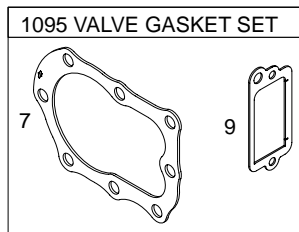

1019 LABEL KIT

1058 OWNER'S MANUAL

1330 REPAIR MANUAL