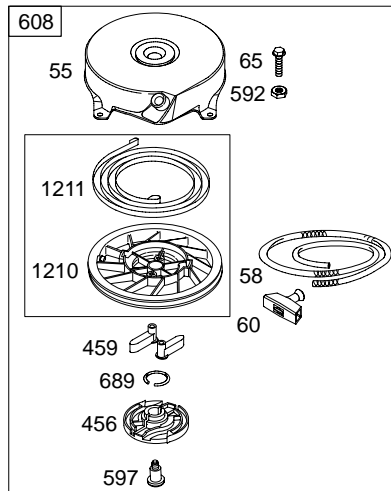

9K900

REF. NO.	PART NO.	DESCRIPTION	REF. NO.	PART NO.	DESCRIPTION	REF. NO.	PART NO.	DESCRIPTION
1	699650	Cylinder Assembly	33	296676	Valve—Exhaust	180	494406	Tank—Fuel (Metal)
2	399269	Kit—Bushing/Seal (Magneto Side)	34	296677	Valve—Intake	188	692198	Screw (Control Bracket)
3	★299819	Seal—Oil (Magneto Side)	35	690520	Spring—Valve (Intake)	190	691640	Screw (Fuel Tank)
4	698691	Sump—Engine	36	690520	Spring—Valve (Exhaust)	190A	692198	Screw (Fuel Tank)
5	690386	Head—Cylinder	37A	691209	Guard—Flywheel (Muffler Side)	202	698835	Link—Mechanical Governor
7	★△698717	Gasket—Cylinder Head	37B	697403	Guard—Flywheel (Carburetor Side)	209	698726	Spring—Governor (Pink)
8	699640	Breather Assembly	40	692194	Retainer—Valve	————— Note —————		
9	★△695890	Gasket—Breather	43	697799	Slinger—Governor/Oil	222B	697410	Bracket—Control
10	691666	Screw (Breather Assembly)	45	691762	Tappet—Valve	227	697402	Lever—Governor Control
11	691245	Tube—Breather	46	691998	Camshaft	236	691867	Link—Lockout
12	★692218	Gasket—Crankcase	50	699644	Manifold—Intake	265	692179	Clamp—Casing
13	691640	Screw (Cylinder Head)	51	★699649	Gasket—Intake	265A	690798	Clamp—Casing
15	691680	Plug—Oil Drain (Flush)	54	691111	Screw (Intake Manifold)	267	691044	Screw (Casing Clamp)
16	492086	Crankshaft	55	692144	Housing—Rewind Starter	268	691072	Casing—Control Wire (Cut To Required Length)
		————— Note —————	58	697316	Rope—Starter (Cut To Required Length)	269	691589	Wire—Control (Cut To Required Length)
		692990 Crankshaft Used on Type No(s). 0100.	60	691915	Grip—Starter Rope	270	691027	Nut (Control Wire Casing)
20	★391483	Seal—Oil (PTO Side)	65	690837	Screw (Rewind Starter)	271	691028	Lever—Control
22	691662	Screw (Crankcase Cover/Sump)	73A	699850	Screen—Rotating	287	691002	Screw (Dipstick Tube)
22A	691108	Screw (Crankcase Cover/Sump)	74	691627	Screw (Rotating Screen)	298	691720	Locknut—Muffler/Elbow
23	692009	Flywheel	75	691736	Washer (Flywheel)	300A	394569	Muffler (Round Lo Tone)
24	222698	Key—Flywheel	78	692198	Screw (Flywheel Guard)	303	690291	Elbow—Exhaust
25	699657	Piston Assembly	90	697800	Carburetor			
26	699658	Ring Set	97	697414	Shaft—Throttle			
27	691588	Lock—Piston Pin	106	691901	Seat—Inlet			
28	699659	Pin—Piston	130	691190	Valve—Throttle			
29	699654	Rod—Connecting	163	★271139	Gasket—Air Cleaner			
32	691664	Screw (Connecting Rod)						