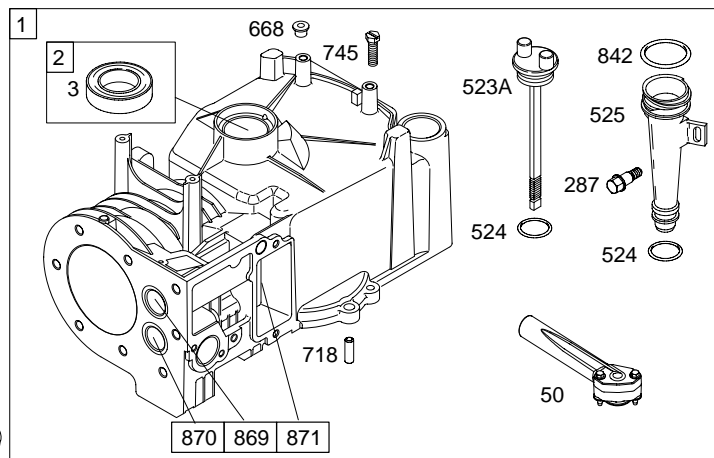

1019 LABEL KIT

1058 OWNER'S MANUAL

1330 REPAIR MANUAL