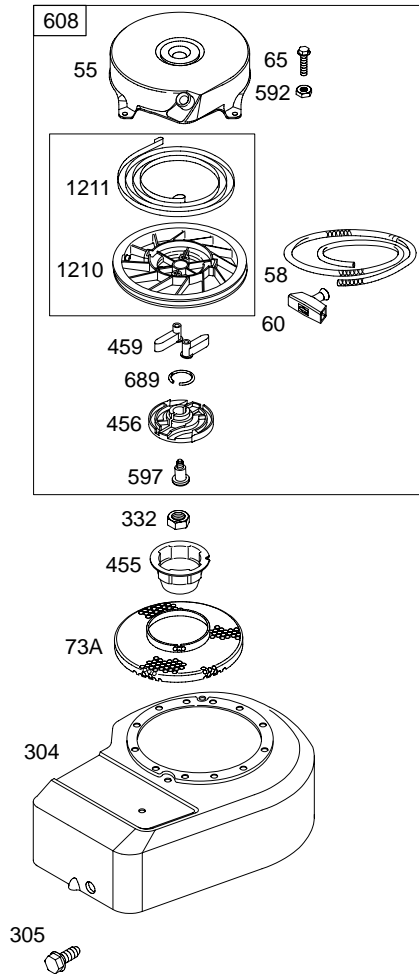

9L900

REF. NO.	PART NO.	DESCRIPTION	REF. NO.	PART NO.	DESCRIPTION	REF. NO.	PART NO.	DESCRIPTION
1	699653	Cylinder Assembly	26	699658	Ring Set (Standard)	73A	699850	Screen—Rotating
2	399269	Kit—Bushing/Seal (Magneto Side)	27	691588	Lock—Piston Pin	74	691627	Screw (Rotating Screen)
3	★299819	Seal—Oil (Magneto Side)	28	699659	Pin—Piston (Standard)	75	691736	Washer (Flywheel)
4	698691	Sump—Engine	29	699655	Rod—Connecting (Standard)	78	692198	Screw (Flywheel Guard)
5	690386	Head—Cylinder	32	691664	Screw (Connecting Rod)	90	498811	Carburetor
7	★△698717	Gasket—Cylinder Head	33	296676	Valve—Exhaust	97	691931	Shaft—Throttle
8	699640	Breather Assembly	34	296677	Valve—Intake	106	691901	Seat—Inlet
9	★△695890	Gasket—Breather	35	690520	Spring—Valve (Intake)	130	691190	Valve—Throttle
10	691666	Screw (Breather Assembly)	36	690520	Spring—Valve (Exhaust)	163	★271139	Gasket—Air Cleaner
11	691245	Tube—Breather	37	690482	Guard—Flywheel (Carburetor Side)	180	494406	Tank—Fuel (Metal)
12	★692218	Gasket—Crankcase (Standard)	37A	691209	Guard—Flywheel (Muffler Side)	188	692198	Screw (Control Bracket)
13	691640	Screw (Cylinder Head)	40	692194	Retainer—Valve	190	691640	Screw (Fuel Tank)
15	691680	Plug—Oil Drain	43	698690	Slinger—Governor/Oil	190A	692198	Screw (Fuel Tank)
16	692991	Crankshaft	45	691762	Tappet—Valve	200	691912	Blade—Governor
		Note	46	691998	Camshaft	201	690347	Link—Air Vane
		492086 Crankshaft Used on Type No(s). 0356.	50	699644	Manifold—Intake	209	691297	Spring—Governor
		692990 Crankshaft Used on Type No(s). 0359.	51	★699649	Gasket—Intake			Note
20	★391483	Seal—Oil (PTO Side)	54	691111	Screw (Intake Manifold)			690251 Spring— Governor Used on Type No(s). 0245, 0305, 0356, 0359.
22	691662	Screw (Crankcase Cover/Sump)	55	692144	Housing—Rewind Starter	211	691859	Spring—Governed Idle
22A	691108	Screw (Crankcase Cover/Sump)	58	697316	Rope—Starter (1/8" Diameter, 88–5/8" Long) (Cut To Required Length)	222A	691446	Bracket—Control
23	692009	Flywheel	60	691915	Grip—Starter Rope (1 Piece)	236	691867	Link—Lockout
24	222698	Key—Flywheel	65	690837	Screw (Rewind Starter)	265	692179	Clamp—Casing
25	699657	Piston Assembly (Standard)				267	691044	Screw (Casing Clamp)
						268	691072	Casing—Control Wire
						269	691589	Wire—Control