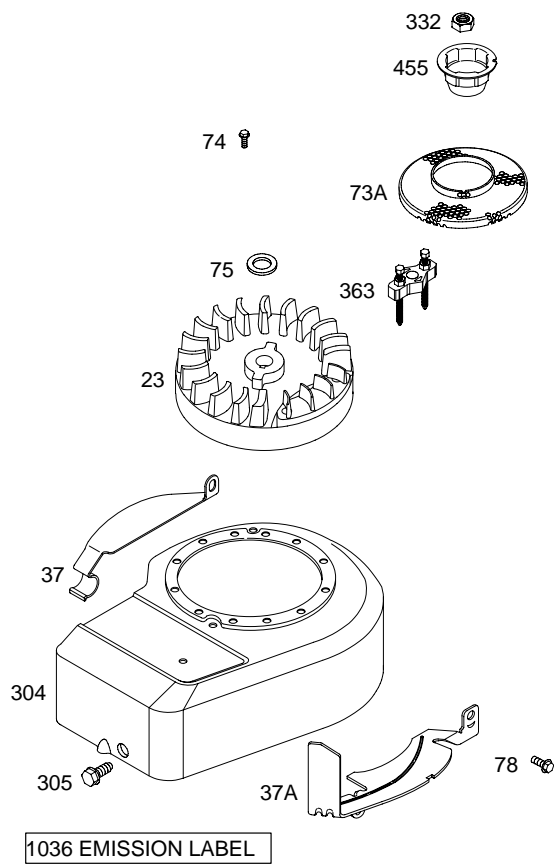

Illustrations cover a range of engines. Parts shown without corresponding text may not be used on your specific engine.
5739-7 Assemblies include all parts shown in frames. 05/18/2004