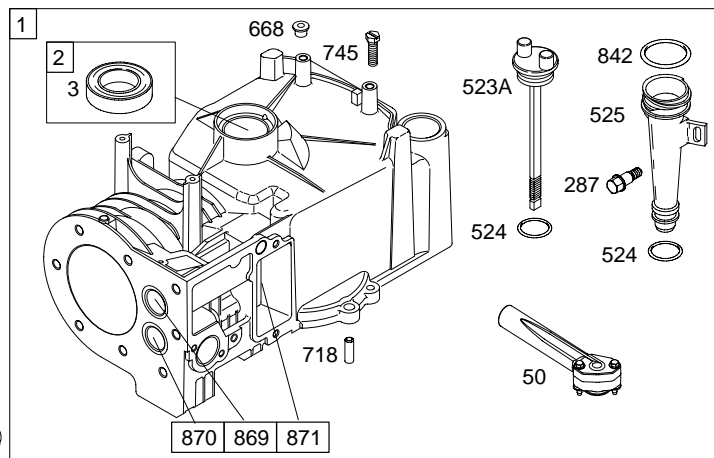

1019 LABEL KIT

1058 OWNER'S MANUAL

1330 REPAIR MANUAL