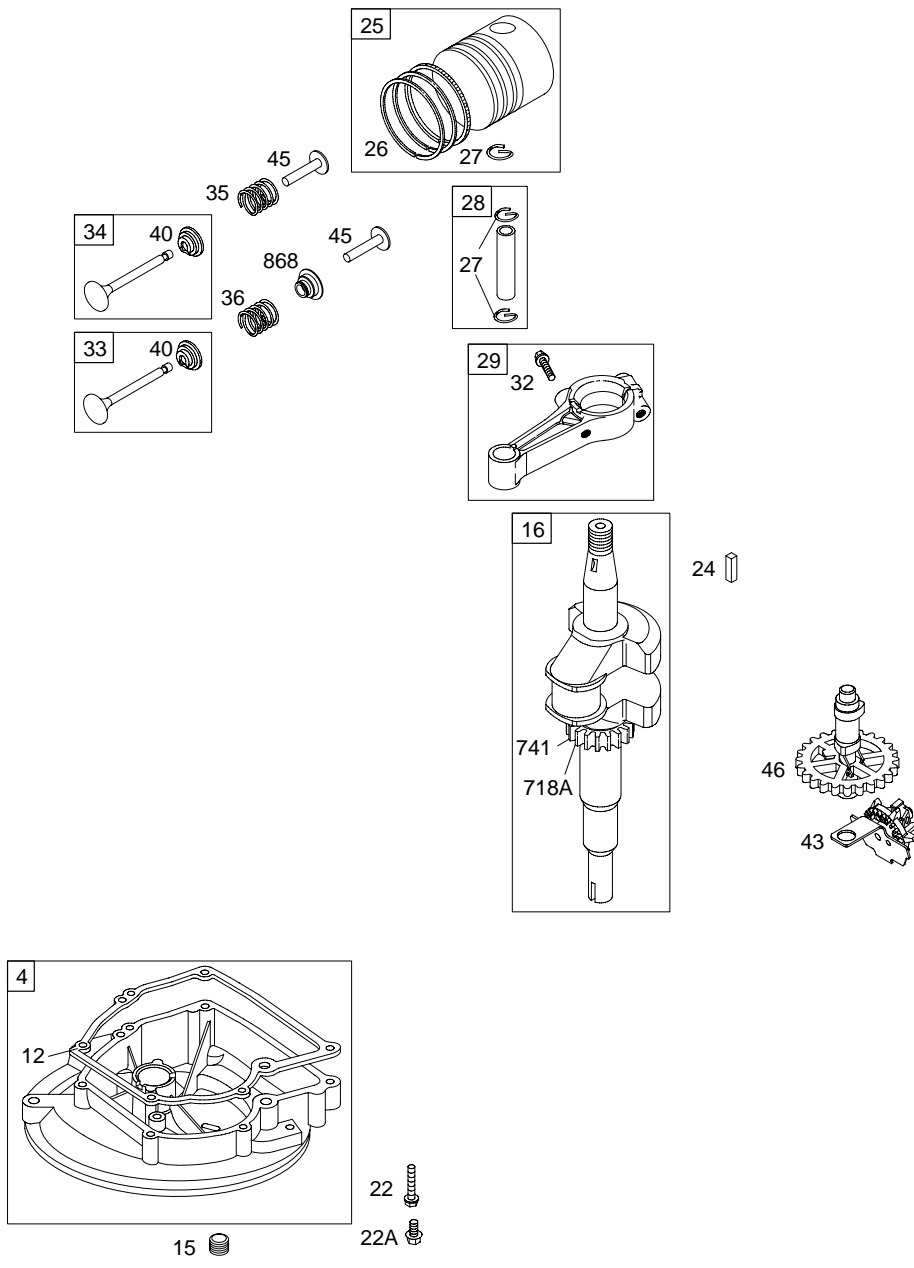

5739-3 *Illustrations cover a range of engines. Parts shown without corresponding text may not be used on your specific engine.* Assemblies include all parts shown in frames. 05/18/2004