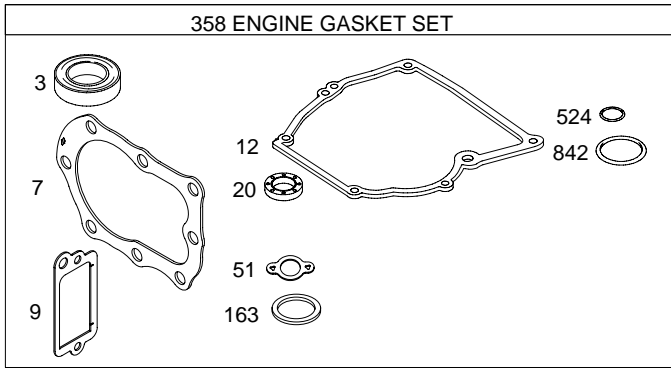

1019 LABEL KIT

1058 OWNER'S MANUAL

1330 REPAIR MANUAL