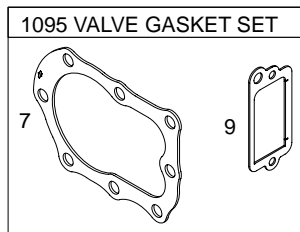

1019 LABEL KIT

1058 OWNER'S MANUAL

1330 REPAIR MANUAL