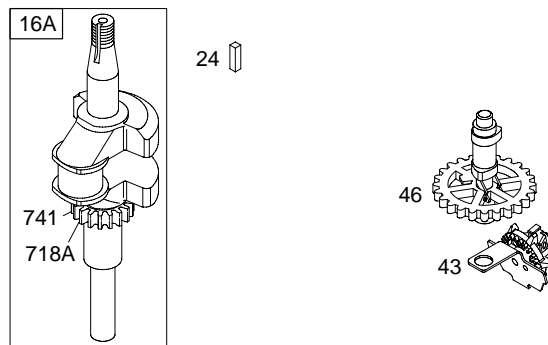

Illustrations cover a range of engines. Parts shown without corresponding text may not be used on your specific engine.
5840-3 Assemblies include all parts shown in frames. 05/18/2004