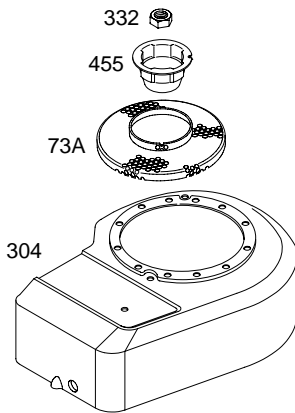

# 9M900

REF. NO.	PART NO.	DESCRIPTION	REF. NO.	PART NO.	DESCRIPTION	REF. NO.	PART NO.	DESCRIPTION
1	699650	Cylinder Assembly	25	699657	Piston Assembly (Standard)	58	697316	Rope-Starter (Cut To Required Length)
2	399269	Kit-Bushing/Seal (Magneto Side)	26	699658	Ring Set (Standard)	60	691915	Grip-Starter Rope (1 Piece)
3	★299819	Seal-Oil (Magneto Side)	27	691588	Lock-Piston Pin	65	690837	Screw (Rewind Starter)
4	698691	Sump-Engine	28	699659	Pin-Piston (Standard)	73A	699850	Screen-Rotating
5	690386	Head-Cylinder	29	699655	Rod-Connecting (Standard)	81	691179	Lock-Muffler Screw
7	★△698717	Gasket-Cylinder Head	32	691664	Screw (Connecting Rod)	90	697800	Carburetor
8	699640	Breather Assembly	33	296676	Valve-Exhaust	97	697414	Shaft-Throttle
9	★△695890	Gasket-Breather	34	296677	Valve-Intake	106	691901	Seat-Inlet
10	691666	Screw (Breather Assembly)	35	690520	Spring-Valve (Intake)	130	691190	Valve-Throttle
11	691245	Tube-Breather	36	690520	Spring-Valve (Exhaust)	163	★271139	Gasket-Air Cleaner
12	★692218	Gasket-Crankcase (.015" Thick) (Standard)	37	697403	Guard-Flywheel (Carburetor Side)	180	494406	Tank-Fuel (Metal)
13	691640	Screw (Cylinder Head)	37A	691209	Guard-Flywheel (Muffler Side)	188	692198	Screw (Control Bracket)
15	691680	Plug-Oil Drain	40	692194	Retainer-Valve	190	691640	Screw (Fuel Tank)
16A	692990	Crankshaft	43	697799	Slinger-Governor/Oil	202	698835	Link-Mechanical Governor
		<b>Note</b>	45	691762	Tappet-Valve	209	698719	Spring-Governor (Light Blue)
		492086 Crankshaft Used on Type No(s). 0016.	46	691998	Camshaft	222D	699326	Bracket-Control (Fixed Speed)
		692991 Crankshaft Used on Type No(s). 0018.	50	699644	Manifold-Intake	227	697402	Lever-Governor Control
20	★391483	Seal-Oil (PTO Side)	51	★699649	Gasket-Intake	236	691867	Link-Lockout
22	691662	Screw (Crankcase Cover/Sump)	54	691111	Screw (Intake Manifold)	265	690798	Clamp-Casing
23	692009	Flywheel	55	692144	Housing-Rewind Starter	267	691044	Screw (Casing Clamp)
24	222698	Key-Flywheel						