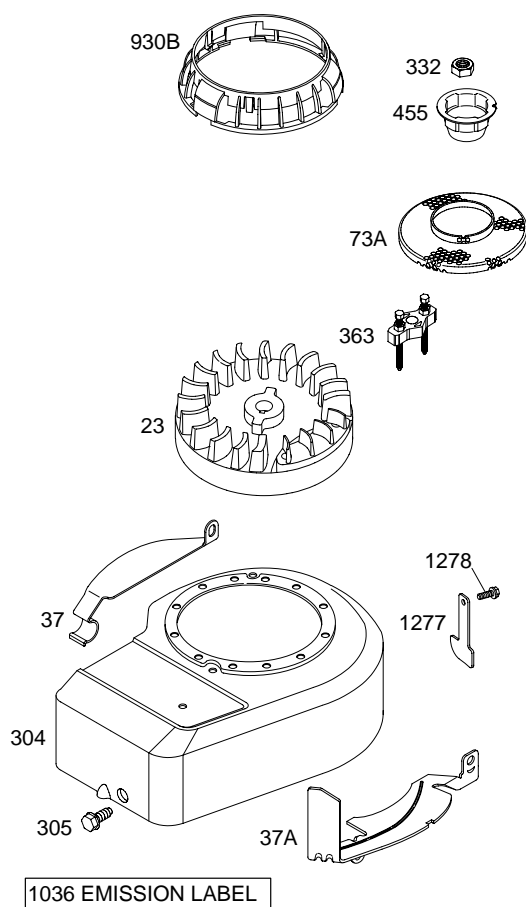

# 9M900

REF. NO.	PART NO.	DESCRIPTION	REF. NO.	PART NO.	DESCRIPTION	REF. NO.	PART NO.	DESCRIPTION
1	699650	Cylinder Assembly	25	699657	Piston Assembly (Standard)	58	697316	Rope-Starter (Cut To Required Length)
2	399269	Kit-Bushing/Seal (Magneto Side)	26	699658	Ring Set (Standard)	60	691915	Grip-Starter Rope (1 Piece)
3	★299819	Seal-Oil (Magneto Side)	27	691588	Lock-Piston Pin	65	690837	Screw (Rewind Starter)
4	698691	Sump-Engine	28	699659	Pin-Piston (Standard)	73A	699850	Screen-Rotating
5	690386	Head-Cylinder	29	699655	Rod-Connecting (Standard)	81	691179	Lock-Muffler Screw
7	★△698717	Gasket-Cylinder Head	32	691664	Screw (Connecting Rod)	90	697800	Carburetor
8	699640	Breather Assembly	33	296676	Valve-Exhaust	97	697414	Shaft-Throttle
9	★△695890	Gasket-Breather	34	296677	Valve-Intake	106	691901	Seat-Inlet
10	691666	Screw (Breather Assembly)	35	690520	Spring-Valve (Intake)	130	691190	Valve-Throttle
11	691245	Tube-Breather	36	690520	Spring-Valve (Exhaust)	163	★271139	Gasket-Air Cleaner
12	★692218	Gasket-Crankcase (.015" Thick) (Standard)	37	697403	Guard-Flywheel (Carburetor Side)	180	494406	Tank-Fuel (Metal)
13	691640	Screw (Cylinder Head)	37A	691209	Guard-Flywheel (Muffler Side)	188	692198	Screw (Control Bracket)
15	691680	Plug-Oil Drain	40	692194	Retainer-Valve	190	691640	Screw (Fuel Tank)
16A	692990	Crankshaft	43	697799	Slinger-Governor/Oil	202	698835	Link-Mechanical Governor
		<b>Note</b>	45	691762	Tappet-Valve	209	698719	Spring-Governor (Light Blue)
		492086 Crankshaft Used on Type No(s). 0016.	46	691998	Camshaft	222D	699326	Bracket-Control (Fixed Speed)
		692991 Crankshaft Used on Type No(s). 0018.	50	699644	Manifold-Intake	227	697402	Lever-Governor Control
20	★391483	Seal-Oil (PTO Side)	51	★699649	Gasket-Intake	236	691867	Link-Lockout
22	691662	Screw (Crankcase Cover/Sump)	54	691111	Screw (Intake Manifold)	265	690798	Clamp-Casing
23	692009	Flywheel	55	692144	Housing-Rewind Starter	267	691044	Screw (Casing Clamp)
24	222698	Key-Flywheel						