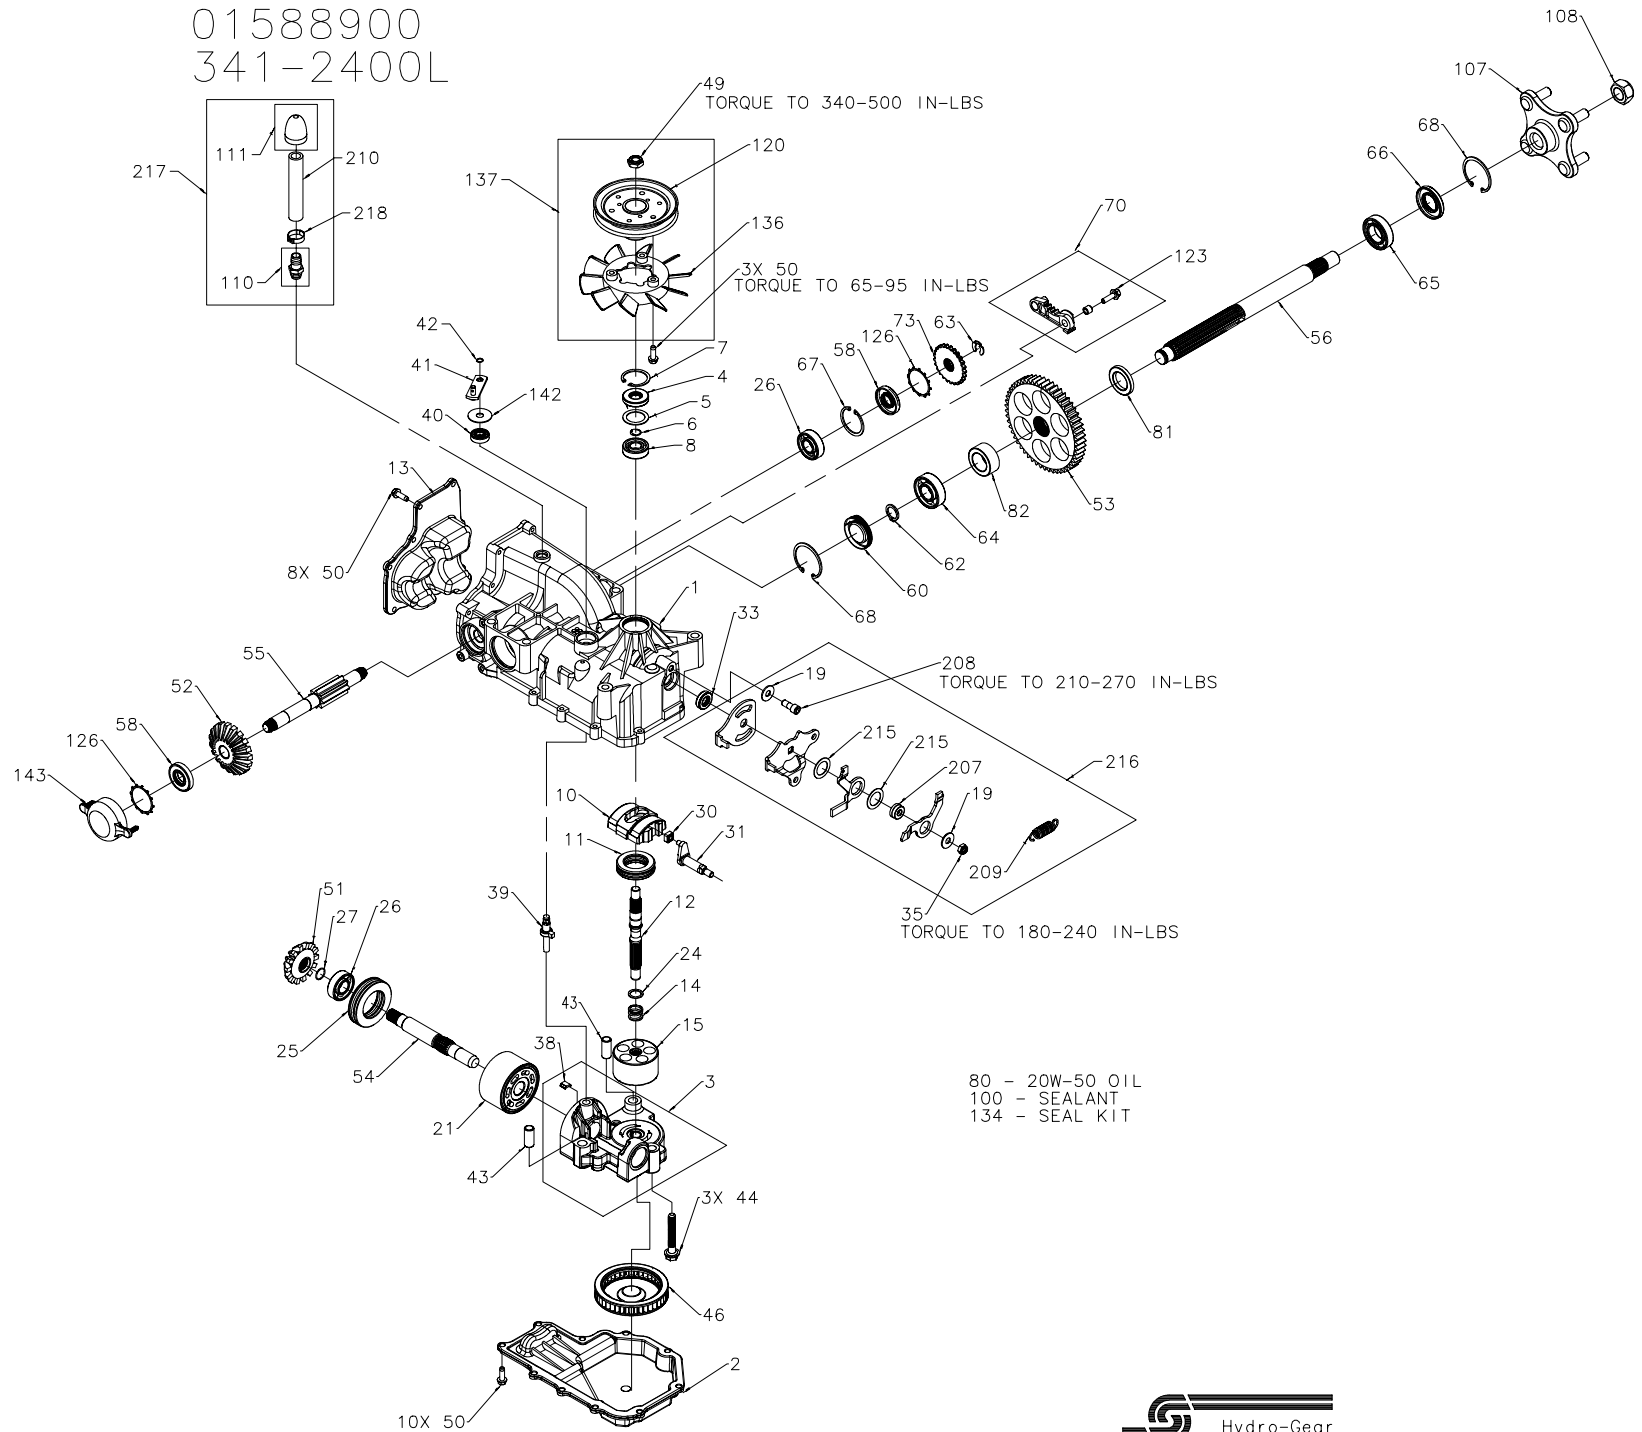

01588900
341-2400L

01588900
341-2400L

ITEM #	PART #	QTY	DESCRIPTION
1	70627	1	KIT, HOUSING-MAIN
		1	HOUSING, MAIN
		2	CRADLE BEARING
		1	SEAL, LIP 12 X 25 X 7
		1	TRUNNION BUSHING
		1	SCREW, HFHC 1/4-28 X 7/8 (PATCH)
2	5089ORM	1	LOWER HOUSING
3	70667	1	KIT, CENTER SECTION
		1	CENTER SECTION
		1	BUSHING .67 X 1.03 X .75
		1	PLATE, BYPASS
		3	SCREW 3/8-24 X 2.5
		2	CHECK PLUG ASSEMBLY, .027
4	9008000-0128	1	LIP SEAL
5	2003018	1	SPACER
6	2003016	1	WIRE RETAINING RING
7	2003052	1	RETAINING RING
8	2003043	1	BALL BEARING
10	2003087	1	VARIABLE SWASHPLATE
11	50551	1	THRUST BEARING 30 X 52 X 13
12	50005	1	INPUT SHAFT
13	50891RM	1	COVER-BACK
14	2003014	1	SPRING, BLOCK
15	70331	1	10cc CYLINDER BLOCK ASS'Y
		1	10cc CYLINDER BLOCK
		5	10cc PISTON SPRING
		5	PISTON SEAT WASHER
		5	10cc PISTON
19	44130	2	WASHER, .34 X .88 X .06
21	70082	1	21cc CYLINDER BLOCK ASS'Y
		1	21cc CYLINDER BLOCK
		7	21cc PISTON SPRING
		7	PISTON SEAT WASHER
		7	21cc PISTON
24	2003017	1	WASHER, BLOCK THRUST
25	50552	1	THRUST BEARING 42 X 68 X 16
26	50315	2	BALL BEARING
27	2000022	1	WIRE RETAINING RING
30	2000015	1	SLOT GUIDE
31	50807	1	TRUNNION ARM
33	9008000-0126	1	LIP SEAL
35	50108	1	HEX LOCK NUT, 5/16-24 UNJF (NYLON INSERT)
38	70680	1	KIT, BYPASS PLATE
39	2003555	1	BYPASS ACTUATOR
40	45074	1	LIP SEAL
41	50270	1	BYPASS ARM
42	44870	1	RETAINING RING
43	50002	2	PIN
44	50016	3	SCREW
46	50990	1	FILTER
49	51244	1	HEX LOCK NUT, 1/2-20 (NYLON INSERT)
50	50752	21	SCREW, 1/4-20 X .75 LONG
51	50744	1	14T BEVEL GEAR
52	50745	1	19T BEVEL GEAR
53	50746	1	53T SPUR GEAR
54	50757	1	MOTOR SHAFT
55	51298	1	BRAKE SHAFT
56	50748	1	AXLE SHAFT
58	51161	2	SEAL, LIP 17 X 40 X 7
60	50995	1	SEAL PLUG - SIDE