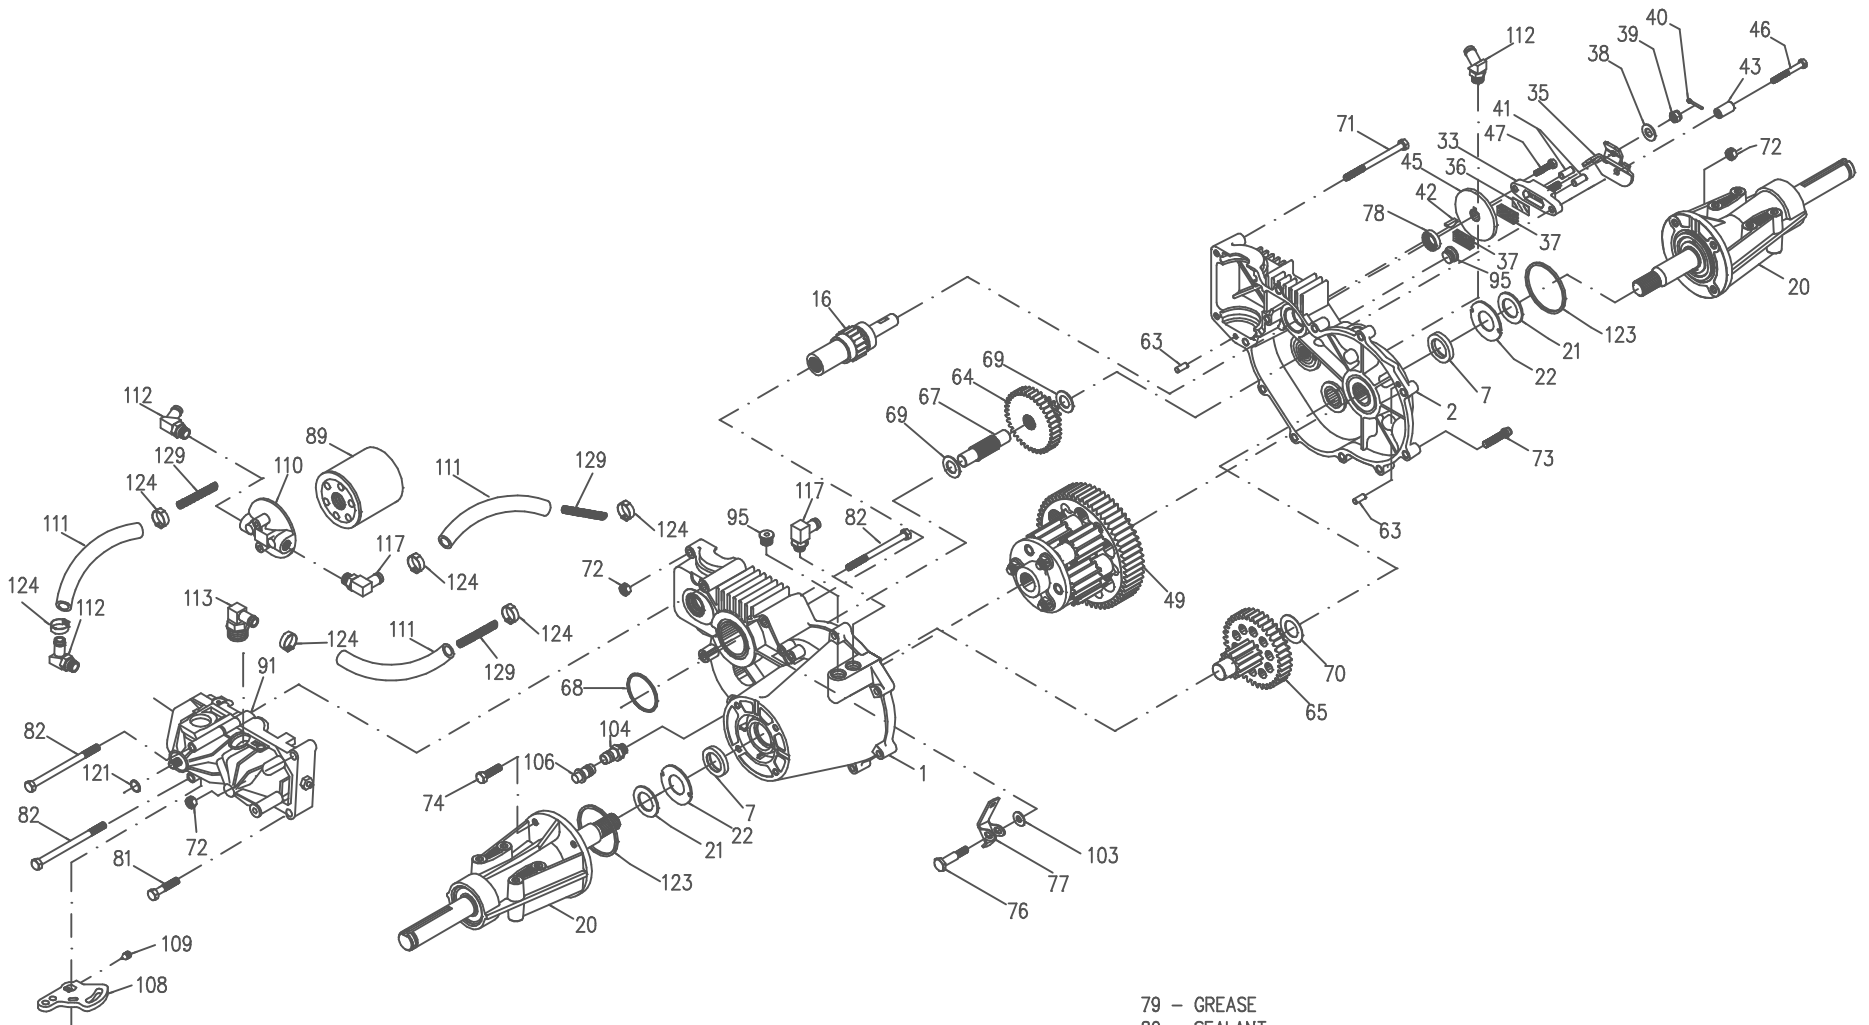

150073
218-3010L

150073
218-3010L

ITEM NO.	HYDRO-GEAR PART NO.	QTY	DESCRIPTION
1	70086	1	ASSEMBLY, L H HOUSING
		1	L H HOUSING
		1	DISC, THRUST 1-1/8 OD
		1	BEARING, NEEDLE SCE1412
		1	BEARING, BALL 25MM X 52MM
		1	BEARING, NEEDLE - SCH 1012
		1	SEAL, OIL .984 X 1.5 X .25
2	70088	1	ASSEMBLY, R H HOUSING
		1	HOUSING, R H TRANSAXLE
		1	BOLT, RIB NECK 5/16-18
		1	WASHER, RUBBER 5/8 OD X .313 ID X .04
		1	BEARING, NEEDLE SCE1412
		1	BEARING, BALL 25MM X 52MM
		1	BEARING, NEEDLE - SCH 1012
		1	SEAL, OIL .984 X 1.5 X .25
7	44782	2	OIL SEAL .984 X 1.5 X .25
16	62877	1	BRAKE SHAFT ASSEMBLY
		1	SHAFT, BRAKE
		2	BEARING, BALL .62 X 1.38 X .43
		1	GEAR, 17T
		1	COUPLING
20	70087	2	AXLE MOUNTING HORN ASSEMBLY
		1	AXLE MOUNTING HORN
		1	BEARING, 25MM ID (W/ SEALS)
		1	WASHER, 1.0 X 1.63 X .08 HT
		1	WASHER, 1.0 X 2.06 X .09 HT
		1	SHAFT, AXLE
		1	RING, RETAINING
21	44805	2	WASHER, 1.0 X 1.63 X .08 HT
22	44806	2	WASHER, 1.0 X 2.06 X .09 HT
33	62589	1	BRAKE YOKE ASSEMBLY
		1	YOKE, BRAKE
		1	BOLT, SQ HD 5/16-24
35	50214	1	ARM, BRAKE
36	44134	1	PLATE, PUCK
37	44132	2	PUCK, BRAKE
38	44130	1	WASHER, 7/8OD X 7/16 X .060 HT
39	44142	1	NUT, SLOTTED HEX
40	44101	1	PIN, COTTER
41	44127	2	PIN, BRAKE ACTUATING
42	44143	1	KEY, HI-PRO 3/16 X 5/8
43	50259	1	SPACER
45	44090	1	DISC, BRAKE
46	44276	1	BOLT, 1/4-20 X 1-1/2
47	44433	1	BOLT, 1/4-20 X 1 W/NYLOK GR5

ITEM NO.	HYDRO-GEAR PART NO.	QTY	DESCRIPTION
49	70251	1	DIFFERENTIAL ASSEMBLY
		2	GEAR, 12T DIFFERENTIAL
		6	GEAR, 10T PLANET DIFFERENTIAL
		6	SPACER, DIFFERENTIAL
		3	SPACER, SHAFT
		1	DIFFERENTIAL END CAP
		3	BOLT, 3/8-24 X 4.5 GDB
		3	NUT, HEX LOCK 3/8-24 GDB
		3	SHAFT, DIFFERENTIAL
		1	GEAR, 60T DIFFERENTIAL
63	44757	2	PIN, DOWEL
64	44776	1	GEAR, REDUCTION 14T-38T
65	70051	1	FINAL DRIVE PINION ASSEMBLY
		1	GEAR 38T
		1	GEAR 12T
67	44779	1	SHAFT, JACK
68	44781	1	O-RING
69	44795	2	WASHER, FL 5/8ID X 1-1/4 X .05
70	44794	1	WASHER, FL 7/8ID X 1-1/2OD HT
71	44827	2	BOLT, HEX HD 5/16-18 X 3-1/2
72	43083	4	HEX NUT 5/16-18
73	50868	11	TORX HEAD SCREW, 5/16-18
74	45089	7	CAP SCREW, HEX 5/16-18 X 1 GR5
76	44785	1	BOLT, SHOULDER
77	44786	1	ARM, FREEWHEEL ACTUATING
78	44761	1	SEAL, OIL .625 X 1.0 X .25
79	50416	1	GREASE (10 OZ. TUBE)
80	50928	1	SEALANT
81	43084	1	BOLT, HEX 5/16-18 X 1-3/4 GR 5
82	44820	3	BOLT, 5/16-18 X 4-1/2 GR 5
89	50037	1	SPIN-ON FILTER
90		99.8oz	20W-50 OIL
91	BDU-10L-122	1	BDU-10L-122
95	9005110-5600	2	PLUG, STRAIGHT THREAD
102	70052	1	SEAL KIT
103	50169	1	WASHER
104	70109	1	CAP VENT ASSEMBLY
		1	VENT
		1	CAP
106	70110	1	FITTING-O RING ASSEMBLY
		1	O-RING
		1	FITTING
108	45007	1	CONTROL ARM
109	50018	1	SET SCREW
110	50207	1	FILTER HEAD
111	50632	3	1/2" HOSE, 12" LONG
112	50604	3	1/2" BEADED 60° 9/16 SAE FITTING
113	50592	1	1/2" BEADED 90° 7/8 SAE FITTING
117	50589	2	1/2" BEADED 90° 9/16 SAE FITTING
121	2003016	1	WIRE RETAINING RING
123	50405	2	O RING
124	50590	6	PINCH CLAMP
129	50667	3	SPRING, LONG