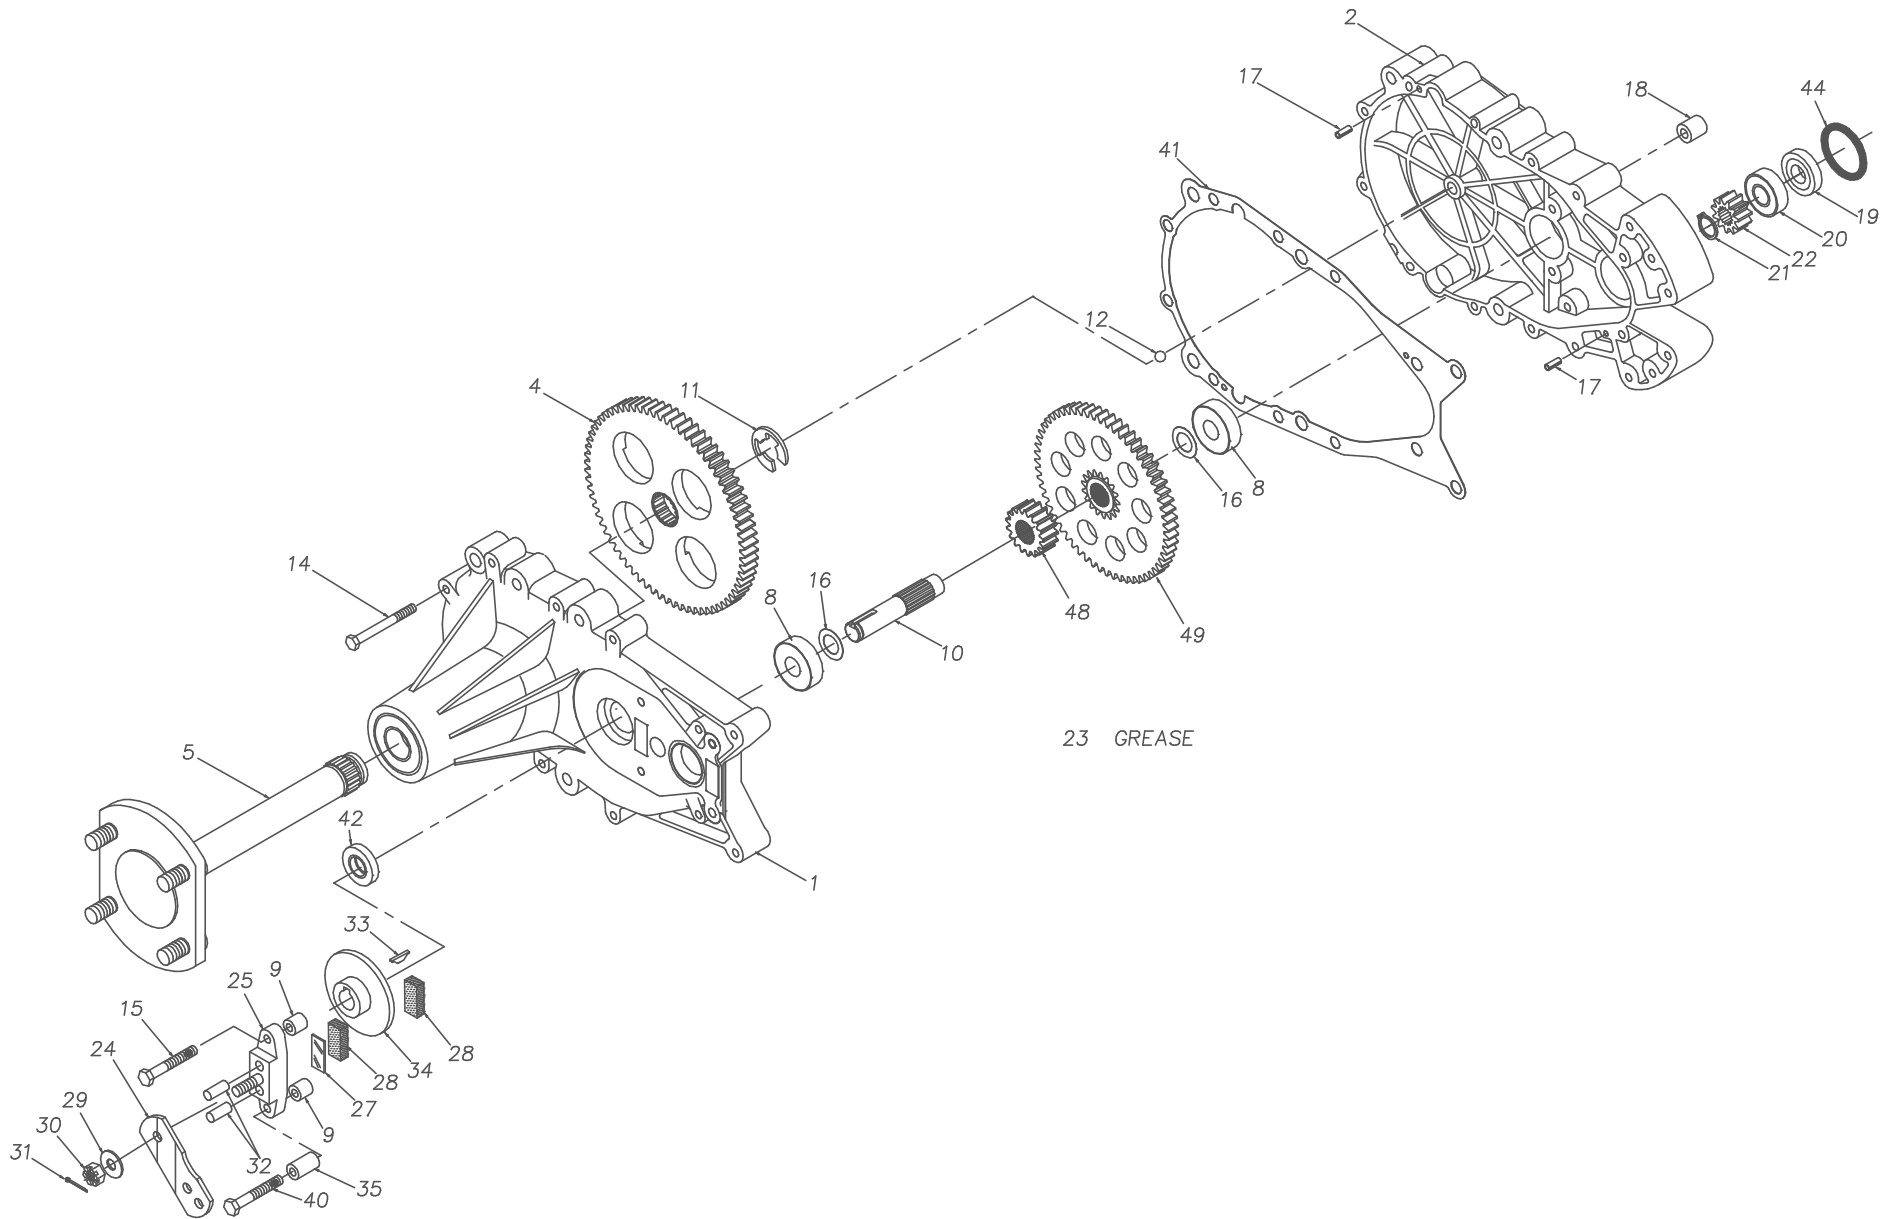

481589
222-2500R

P.1 of 2. 70321-S3

481589
222-2500R

REF	PART NO.	QTY	DESCRIPTION
1	70319	1	ASS'Y, AXLE CARRIER HOUSING
		1	AXLE CARRIER HOUSING
		1	BALL BEARING, 52MM X 25MM X 15MM
		1	FLANGE BEARING
		1	OIL SEAL, 1.25 OD X .625 ID
		1	OIL SEAL, 52MM X 25MM
2	50954	1	HYDRO MOUNT HOUSING
4	44358	1	SPLINED 72 TOOTH FINAL DRIVE GEAR
5	62681	1	ASS'Y, AXLE
		1	AXLE SHAFT
		4	LUG BOLT
8	50625	2	BALL BEARING .625ID X 1.57 X .47
9	23770	2	BRAKE SPACER
10	44351	1	BRAKE SHAFT (SPLINED)
11	44359	1	E-RING
12	9001214-3700	1	BALL, 3/8" DIAMETER
15	44276	1	BOLT, 1/4-20 X 1-1/2"
14	44366	10	BOLT, 1/4-20 X 2-1/2"
16	50629	2	WASHER, HT 5/8ID X 1.0 OD X .01 THK
17	44269	2	PIN, SPRING 3/16" X 1/2" LONG
18	23749	2	MOUNTING SPACER (481224 ASS'Y)
-	23749	3	MOUNTING SPACER (481223 ASS'Y)
19	44355	1	BEARING SPACER
20	44232	1	BALL BEARING 15 MM X 35 MM X 11 MM
21	44354	1	RETAINING RING
22	44353	1	11 TOOTH INPUT GEAR
23	50416	2	GREASE(10 OZ TUBE)
24	44094	1	ARM, BRAKE ACTUATOR (481223 ASS'Y)
-	44613	1	ARM, BRAKE ACTUATOR (481224 ASSY)
25	62589	1	ASS'Y, BRAKE YOKE
		1	BRAKE YOKE
		1	SQUARE HEAD BOLT
27	44134	1	PLATE, PUCK
28	44132	2	PUCK, BRAKE
29	44130	1	WASHER, 7/16 X 7/8 OD X .06 HT
30	44142	1	NUT, CASTLE 5/16-24 PL
31	44101	1	PIN, COTTER
32	44127	2	PIN, BRAKE ACTUATING
33	44143	1	KEY, HI PRO 3/16 X 5/8
34	44090	1	DISC, BRAKE
35	23711	1	SPACER, TORSION SPRING
40	44612	1	BOLT, 1/4-20 X 2-1/2"
41	50223	1	GASKET, HSG
42	50263	1	OIL SEAL, 1.25 X .625
44	50267	1	O-RING
48	50419	1	17T GEAR
49	50420	1	60T GEAR

P.2 of 2. 70321-S3