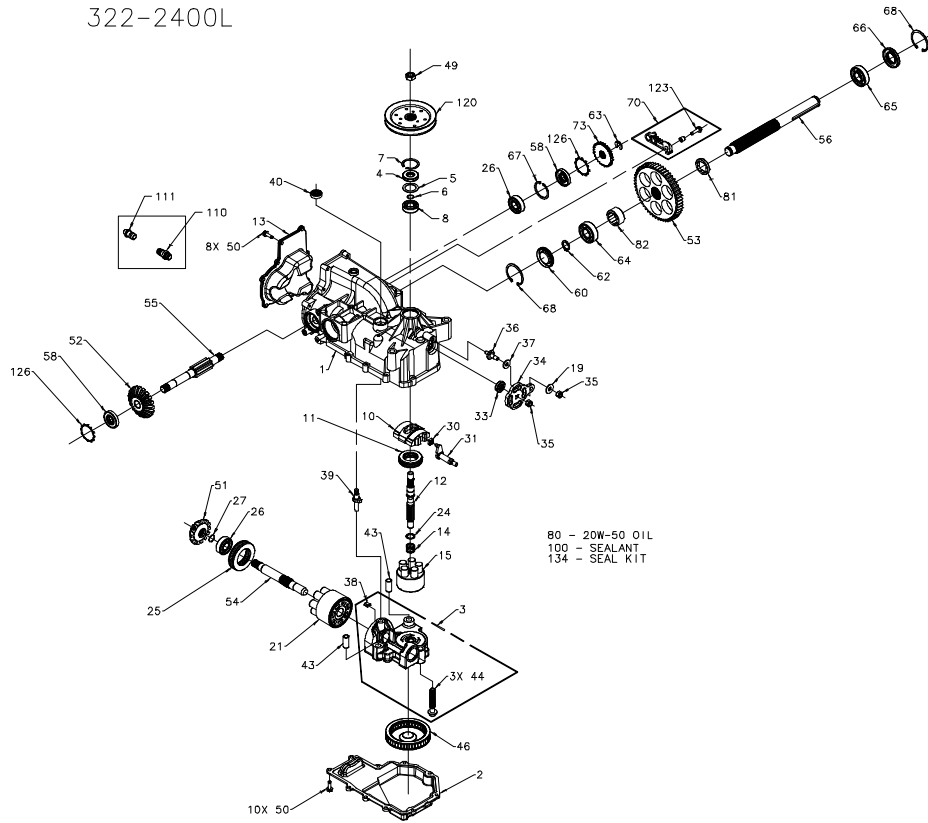

322-2400L

80 - 20W-50 OIL
 100 - SEALANT
 134 - SEAL KIT

322-2400L

ITEM #	PART #	QTY	DESCRIPTION
1	70590	1	KIT, HOUSING-MAIN
		1	HOUSING, MAIN
		2	CRADLE BEARING
		1	LIP SEAL
2	50890RM	1	TRUNNION BUSHING
3	70667	1	LOWER, CENTER SECTION
		1	CENTER SECTION
		1	BUSHING, .67 X 1.03 X .75
		1	PLATE, BYPASS
		3	SCREW 3/8-24 X 2.5
		2	CHECK PLUG ASSEMBLY, .027
4	9008000-0128	1	LIP SEAL
5	2003018	1	SPACER
6	2003016	1	WIRE RETAINING RING
7	2003052	1	RETAINING RING
8	2003043	1	BALL BEARING
9	2003023	2	CRADLE BEARING
10	2003087	1	VARIABLE WASHPLATE
11	50551	1	THRUST BEARING 30 X 52 X 13
12	50005	1	INPUT SHAFT
13	50891RM	1	COVER-BACK
14	2003014	1	SPRING, BLOCK
15	70331	1	10cc CYLINDER BLOCK ASS'Y
		1	10cc CYLINDER BLOCK
		5	10cc PISTON SPRING
		5	PISTON SEAT WASHER
		5	10cc PISTON
19	44130	1	WASHER
21	70082	1	21cc CYLINDER BLOCK ASS'Y
		1	21cc CYLINDER BLOCK
		7	21cc PISTON SPRING
		7	PISTON SEAT WASHER
		7	21cc PISTON
24	2003017	1	WASHER, BLOCK THRUST
25	50552	1	THRUST BEARING 42 X 68 X 16
26	50315	2	BALL BEARING
27	2000022	1	WIRE RETAINING RING
30	2000015	1	SLOT GUIDE
31	50807	1	TRUNNION ARM
33	9008000-0126	1	LIP SEAL
34	50749	1	CONTROL ARM
35	50317	2	NUT
36	50426	1	STUD - SHORT 5/16-24
37	50281	1	FRICITION PUCK
38	70680	1	KIT, BYPASS PLATE
39	2003555	1	BYPASS ACTUATOR
40	45074	1	LIP SEAL
43	50002	2	PIN
44	50016	3	SCREW
46	50990	1	FILTER
49	44133	1	HEX NUT 1/2-20
50	50752	18	SCREW, 1/4-20 X .75 LONG
51	50744	1	14T BEVEL GEAR
52	50745	1	19T BEVEL GEAR
53	50746	1	53T SPUR GEAR
54	50757	1	MOTOR SHAFT