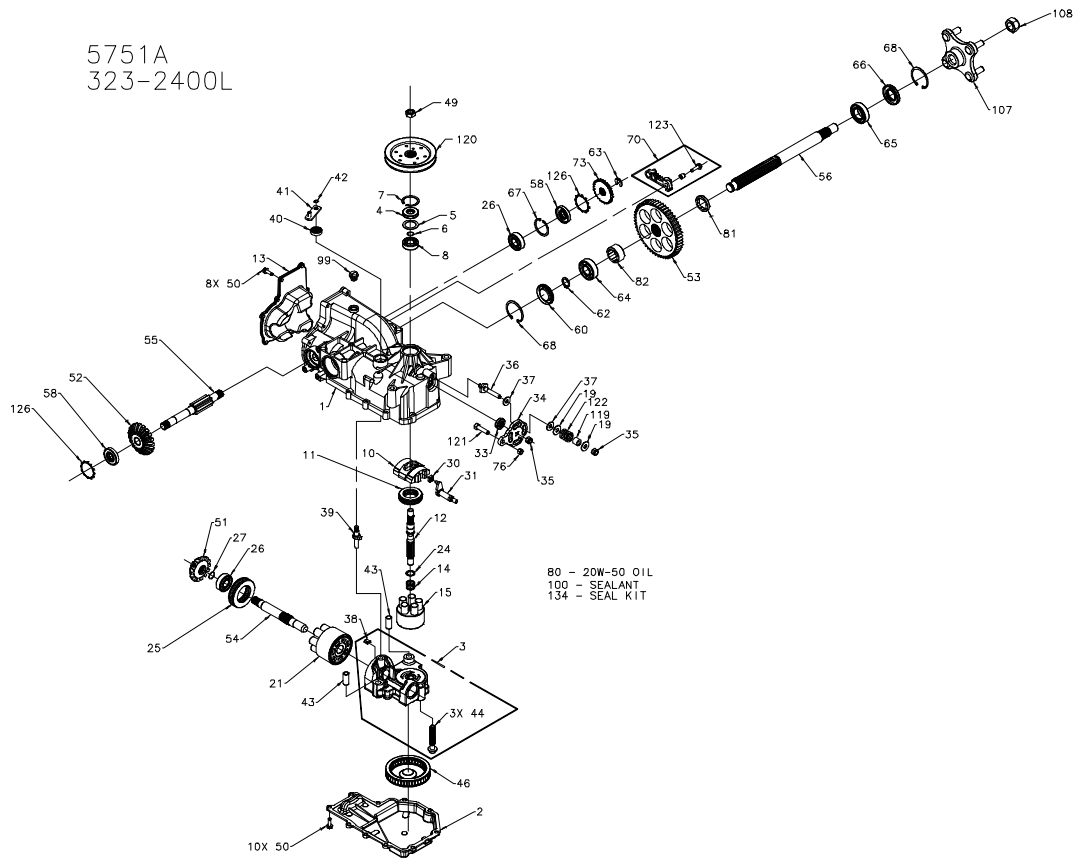

5751A
323-2400L

5751A
323-2400L

ITEM #	PART #	QTY	DESCRIPTION	ITEM #	PART #	QTY	DESCRIPTION
1	70590	1	KIT, HOUSING-MAIN	55	51298	1	BRAKE SHAFT
		1	HOUSING, MAIN	56	50748	1	AXLE SHAFT
		2	CRADLE BEARING	58	51161	2	SEAL, LIP 17 X 40 X 7
		1	LIP SEAL	60	50995	1	SEAL PLUG - SIDE
		1	TRUNNION BUSHING	62	50759	1	RETAINING RING - AXLE
2	50890RM	1	LOWER HOUSING	63	51109	1	RETAINING RING
3	70667	1	KIT, CENTER SECTION	64	50743	1	BEARING-BALL 20X47X14(6204)
		1	CENTER SECTION	65	50740	1	BEARING-BALL 25X47X12(6005)
		1	BUSHING .67 X 1.03 X .75	66	50751	1	SEAL
		1	PLATE, BYPASS	67	50329	1	RETAINING RING
		3	SCREW 3/8-24 X 2.5	68	50760	2	RETAINING RING-AXLE
		2	CHECK PLUG ASSEMBLY, .027	70	70391	1	LH, BRAKE ARM SERVICE ASSEMBLY
4	9008000-0128	1	LIP SEAL			1	BRAKE ARM
5	2003018	1	SPACER			1	CLEVIS PIN
6	2003016	1	WIRE RETAINING RING			1	BUSHING .255 X .381 X .330
7	2003052	1	RETAINING RING			1	HEX WASHER HEAD SCREW, 1/4-20 X 7/8
8	2003043	1	BALL BEARING	73	50754	1	BRAKE DISC
10	2003067	1	VARIABLE WASHPLATE	76	43083	1	NUT, HEX 5/16-18
11	50551	1	THRUST BEARING 30 X 52 X 13	80		79oz	20W-50 OIL
12	50005	1	INPUT SHAFT	81	50942-2	1	AXLE BUSHING
13	50891RM	1	COVER-BACK	82	50942-1	1	AXLE BUSHING
14	2003014	1	SPRING, BLOCK	99	9005200-5600	1	PLUG, PLASTIC
15	70331	1	10cc CYLINDER BLOCK ASS'Y	100	50928	1	SEALANT
		1	10cc CYLINDER BLOCK	107	70314	1	HUB ASSEMBLY
		5	10cc PISTON SPRING			1	HUB
		5	PISTON SEAT WASHER	108	50863	1	LUG BOLT
		5	10cc PISTON	119	50278	1	SPACER
19	44130	2	WASHER	120	51182	1	PULLEY, 4.5
21	70082	1	21cc CYLINDER BLOCK ASS'Y	121	51047	1	BOLT 5/16-18 X 1-1/4
		1	21cc CYLINDER BLOCK	122	50277	1	HELICAL COMP. SPRING
		7	21cc PISTON SPRING	123	51076	1	HEX WASHER HEAD SCREW, 1/4-20 X 7/8
		7	PISTON SEAT WASHER	126	51316	2	RING, RETAINING
		7	21cc PISTON	134	70553	1	KIT, SEAL
24	2003017	1	WASHER, BLOCK THRUST			1	SEAL, LIP 15 X 35 X 7
25	50552	1	THRUST BEARING 42 X 68 X 16			1	RING, RETAINING
26	50315	2	BALL BEARING			1	SEAL, LIP 12 X 25 X 7
27	2000022	1	WIRE RETAINING RING			1	SEAL, LIP 10 X 25 X 7
30	2000015	1	SLOT GUIDE			1	RING, RETAINING
31	50807	1	TRUNNION ARM			2	SEAL, LIP 17 X 40 X 7
33	9008000-0126	1	LIP SEAL			1	SEAL, LIP 1.85 X .32
34	50749	1	CONTROL ARM			1	RING, RETAINING
35	50317	2	NUT			1	RING, RETAINING .440 EXTERNAL
36	50284	1	STUD - LONG 5/16-24			1	SEAL, LIP .98 X 1.85 X .276
37	50281	2	FRICTION PLUCK			1	RING, RETAINING
38	70680	1	KIT, BYPASS PLATE			2	RING, RETAINING
39	2003555	1	BYPASS ACTUATOR			2	RING, RETAINING
40	45074	1	LIP SEAL			2	SEAL, LIP 17 X 40 X 5
41	50126	1	ARM, BYPASS				
42	44870	1	RING, RETAINING				
43	50002	2	PIN				
44	50016	3	SCREW				
46	50990	1	FILTER				
49	44133	1	HEX NUT 1/2-20				
50	50752	18	SCREW, 1/4-20 X .75 LONG				
51	50744	1	14T BEVEL GEAR				
52	50745	1	19T BEVEL GEAR				
53	50746	1	53T SPUR GEAR				
54	50757	1	MOTOR SHAFT				