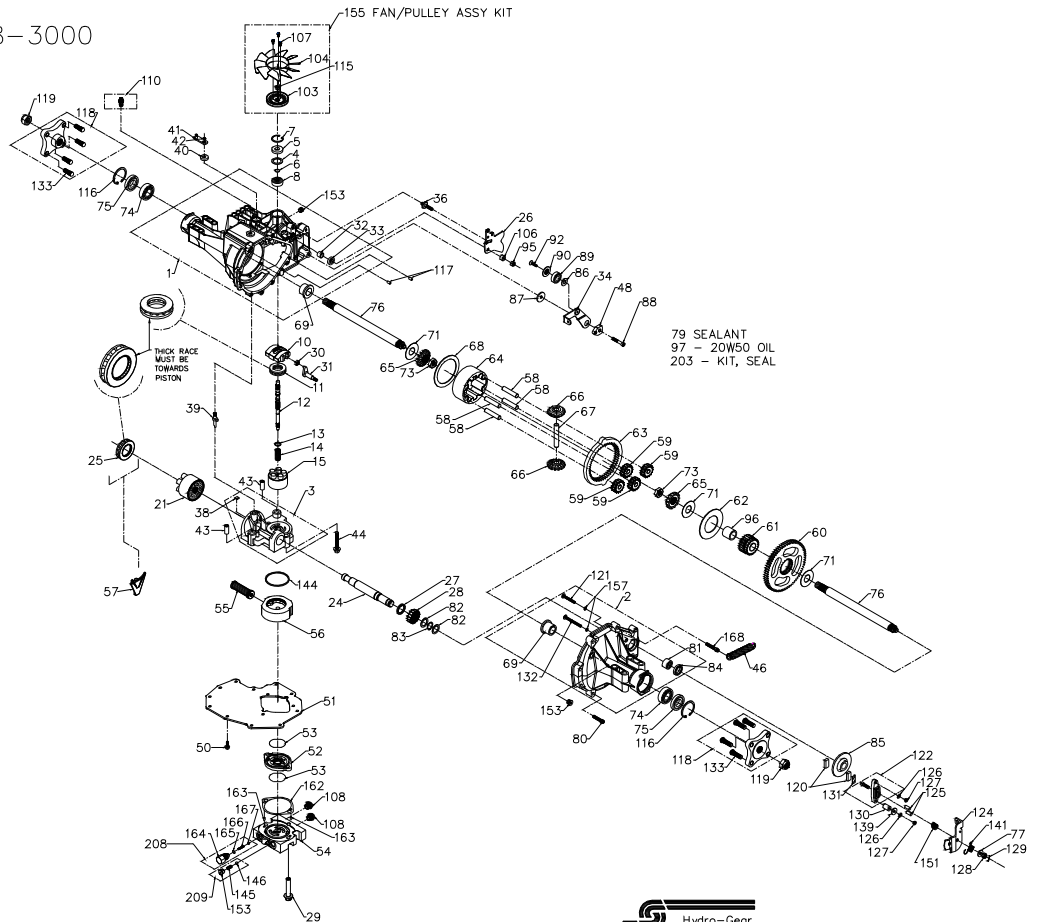

328-3000

328-3000

ITEM #	PART #	QTY	DESCRIPTION
1	70433	1	HOUSING, MAIN ASSEMBLY
		1	HOUSING, MAIN
		1	SEAL, LIP 12x25x7
		1	BEARING, FLANGE
		1	BUSHING, TRUNNION
		2	BEARING, CRADLE
2	70298	1	HOUSING, R.H. ASSEMBLY
		1	HOUSING, R.H.
		1	BEARING, FLANGE
		2	O-RING .07X.239
		1	BOLT, 2" RIB NECK
		1	BEARING, NEEDLE .875X1.125X.75
		1	SEAL, LIP .875X1.3X.25
3	70686	1	KIT, CENTER SECTION
		1	CENTER SECTION
		1	BUSHING .50X.60X.50
		1	BUSHING .90X1.02X.75
		1	PLATE, BYPASS
		1	CHECK PLUG ASSEMBLY, NO BLEED
		1	CHECK PLUG ASSEMBLY, .027
		1	SPACER
4	2003018	1	SEAL, LIP 15X35X7
5	9008000-0128	1	RING, WIRE RETAINING
6	2003016	1	RING, RETAINING
7	2003052	1	BEARING, BALL
8	2003043	1	SWASHPLATE, VARIABLE
9	2003087	1	BEARING, THRUST 30X52X13
11	50551	1	SHAFT, INPUT
12	50960	1	WASHER, BLOCK THRUST
13	2003017	1	SPRING, BLOCK
14	2003014	1	BLOCK, 10cc CYLINDER ASSEMBLY
15	70331	1	BLOCK, 10cc CYLINDER
		5	PISTON, 10cc
		5	SPRING, 10cc PISTON
		5	WASHER, PISTON SEAT
21	70082	1	BLOCK, 21cc CYLINDER ASSEMBLY
		1	BLOCK, 21cc CYLINDER
		1	WASHER, PISTON SEAT
		1	PISTON, 21cc
		1	SPRING, 21cc PISTON
		1	SHAFT, MOTOR
24	50662	1	BEARING, THRUST 42X68X16
25	50552	1	ARM, CONTROL
26	51250	1	SPACER
27	50774	1	GEAR, 16T PINION
28	50661	1	SCREW, HEX FLANGE M8X1.25X40
29	51301	4	GUIDE, SLOT
30	2000015	1	ARM, TRUNNION
31	50807	1	BUSHING, TRUNNION
32	2003009	1	SEAL, LIP 12X25X7
33	9008000-0126	1	ARM, RETURN
34	51127	1	STUD 5/16-24
36	50426	1	KIT, BYPASS PLATE
38	70680	1	ACTUATOR, BYPASS
39	2003555	1	