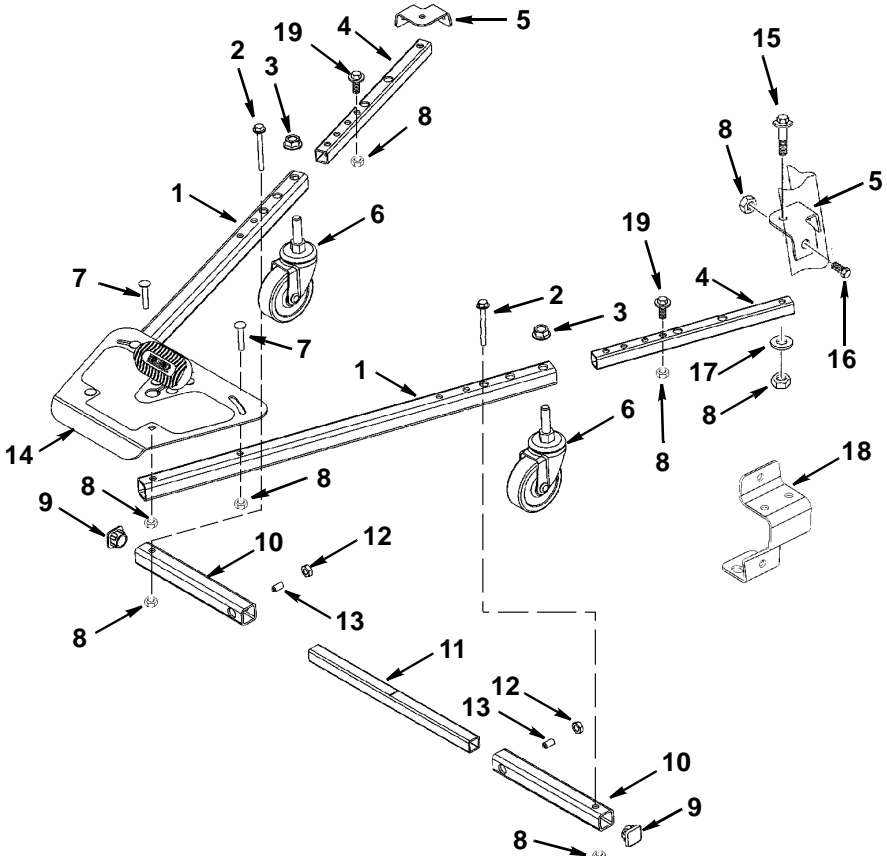

Repair Parts

Parts List for Herc-U-Lift Plus™ Caster Set Model No. AC99500

RIDGID parts are available on-line at www.ridgidparts.com
Figure 1- Upper Assembly

Always order by Part Number - Not by Key Number

Key No.	Part No.	Description	Key No.	Part No.	Description
1	829679	Tube 23"	11	829675	Tube 12" (no holes)
2	828793-5	Screw Hex Head w/Washer 1/4-20 x 2-1/2	12	805583	* Nut Jam 5/16-18
3	828794-1	Nut w/flange 7/16-14	13	829681	* Screw Set 5/16-18 x 5/8
4	829678	Tube 11"	14	829661	Plate Asm
5	827843	Leg Bracket	15	828793-2	* Screw Hex Hd w/Washer 1/4-20 x 2
6	827851	Caster	16	805461-2	* Screw Hex Hd 1/4-20x1/2
7	829665-1	Carriage Bolt 1/4-20 x 1-1/2	17	147579	* Washer 1/4 x 41/64 x 1/16
8	161255-6	* Nut Lock 1/4-20	18	829685	Leg Bracket (Band Saw Only)
9	829667	Plug, Tube	19	828793-1	Screw Hex Head w/Washer 1/4-20 x 1-1/2
10	829717	Tube 8"			

* Standard Hardware Item - May be purchased locally.