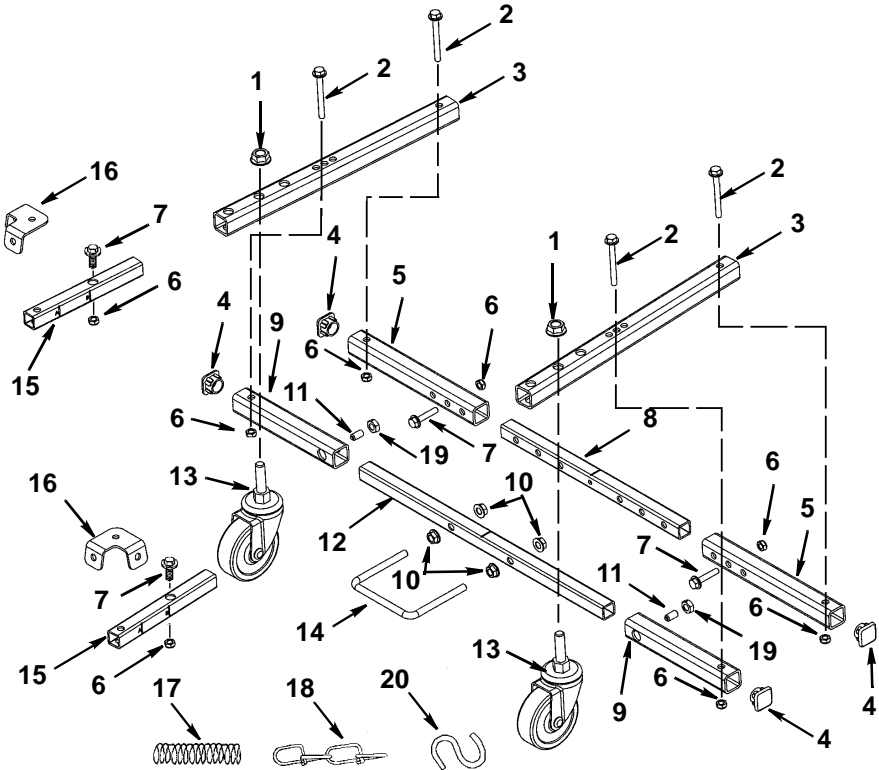

Key No.	Part No.	Description	Key No.	Part No.	Description
1	829679	Tube 23"	11	829675	Tube 12" (no holes)
2	828793-5	Screw Hex Head w/Washer 1/4-20 x 2-1/2	12	805583	* Nut Jam 5/16-18
3	828794-1	Nut w/flange 7/16-14	13	829681	* Screw Set 5/16-18 x 5/8
4	829678	Tube 11"	14	829661	Plate Asm
5	827843	Leg Bracket	15	828793-2	* Screw Hex Hd w/Washer 1/4-20 x 2
6	827851	Caster	16	805461-2	* Screw Hex Hd 1/4-20x1/2
7	829665-1	Carriage Bolt 1/4-20 x 1-1/2	17	147579	* Washer 1/4 x 41/64 x 1/16
8	161255-6	* Nut Lock 1/4-20	18	829685	Leg Bracket (Band Saw Only)
9	829667	Plug, Tube	19	828793-1	Screw Hex Head w/Washer 1/4-20 x 1-1/2
10	829717	Tube 8"			

### Figure 2- Lower Assembly

Always order by Part Number - Not by Key Number

Key No.	Part No.	Description	Key No.	Part No.	Description
1	828794-1	Nut Hex Flange 7/16-14	10	828794	Nut Hex Flange 5/16-18
2	828793-5	* Screw Hex Hd w/Washer 1/4-20x2-1/2	11	829681	Set Screw 5/16-18
3	829677	Tube 13-7/8"	12	829674	Tube 16-1/2"
4	829667	Plug, Tube	13	827851	Caster Swivel 3"
5	829668	Tube 8-1/2"	14	827837	Bolt U
6	161255-6	* Nut Lock 1/4-20	15	829676	Tube 6-1/2"
7	828793-1	* Screw Hex Hd w/Washer 1/4-20x1-1/2	16	827843	Bracket Leg
8	829673	Tube 12" (with holes)	17	829671	Spring
9	829670	Tube 6-3/4"	18	829672	Chain
			19	805583	Nut Hex Jam 5/16-18
			20	824301	S-Hook

**Figure 3- Plate Assembly**

Always order by Part Number - Not by Key Number

Key No.	Part No.	Description	Key No.	Part No.	Description
1	827848	Foot Pedal	8	827833	Bushing Mandrel
2	829516	Latch Cam	9	828793-3	* Screw Hex Hd w/Washer 1/4-20x1-5/8
3	805550-2	* Washer 7/32 x 7/16 x 1/16	10	161255-6	* Nut Lock 1/4-20
4	806742	* Screw Pan Hd Ty AB N10 x 1/2	11	829665	Bolt, Carriage 1/4-20 x 5/8
5	829783	Plate Foot	12	147579	* Washer 1/4 x 41/64 x 1/16
6	829663	Bracket Latch	13	SP6455	Owners Manual
7	827832	Spring Torsion			