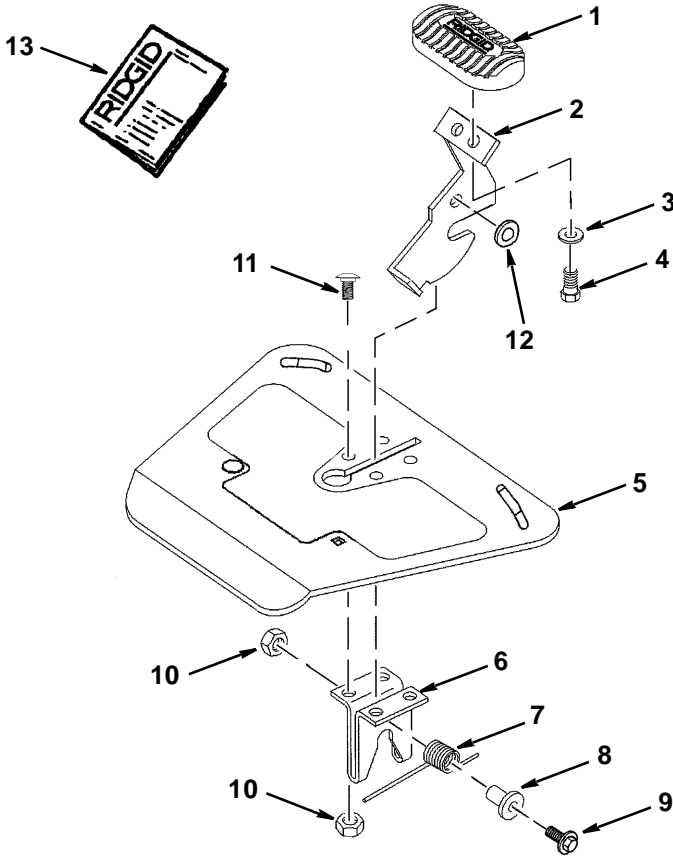

Key No.	Part No.	Description	Key No.	Part No.	Description
1	829679	Tube 23"	11	829675	Tube 12" (no holes)
2	828793-5	Screw Hex Head w/Washer 1/4-20 x 2-1/2	12	805583	* Nut Jam 5/16-18
3	828794-1	Nut w/flange 7/16-14	13	829681	* Screw Set 5/16-18 x 5/8
4	829678	Tube 11"	14	829661	Plate Asm
5	827843	Leg Bracket	15	828793-2	* Screw Hex Hd w/Washer 1/4-20 x 2
6	827851	Caster	16	805461-2	* Screw Hex Hd 1/4-20x1/2
7	829665-1	Carriage Bolt 1/4-20 x 1-1/2	17	147579	* Washer 1/4 x 41/64 x 1/16
8	161255-6	* Nut Lock 1/4-20	18	829685	Leg Bracket (Band Saw Only)
9	829667	Plug, Tube	19	828793-1	Screw Hex Head w/Washer 1/4-20 x 1-1/2
10	829717	Tube 8"			

### Figure 2- Lower Assembly

Always order by Part Number - Not by Key Number

Key No.	Part No.	Description	Key No.	Part No.	Description
1	828794-1	Nut Hex Flange 7/16-14	10	828794	Nut Hex Flange 5/16-18
2	828793-5	* Screw Hex Hd w/Washer 1/4-20x2-1/2	11	829681	Set Screw 5/16-18
3	829677	Tube 13-7/8"	12	829674	Tube 16-1/2"
4	829667	Plug, Tube	13	827851	Caster Swivel 3"
5	829668	Tube 8-1/2"	14	827837	Bolt U
6	161255-6	* Nut Lock 1/4-20	15	829676	Tube 6-1/2"
7	828793-1	* Screw Hex Hd w/Washer 1/4-20x1-1/2	16	827843	Bracket Leg
8	829673	Tube 12" (with holes)	17	829671	Spring
9	829670	Tube 6-3/4"	18	829672	Chain
			19	805583	Nut Hex Jam 5/16-18
			20	824301	S-Hook

**Figure 3- Plate Assembly**

Always order by Part Number - Not by Key Number

Key No.	Part No.	Description	Key No.	Part No.	Description
1	827848	Foot Pedal	8	827833	Bushing Mandrel
2	829516	Latch Cam	9	828793-3	* Screw Hex Hd w/Washer 1/4-20x1-5/8
3	805550-2	* Washer 7/32 x 7/16 x 1/16	10	161255-6	* Nut Lock 1/4-20
4	806742	* Screw Pan Hd Ty AB N10 x 1/2	11	829665	Bolt, Carriage 1/4-20 x 5/8
5	829783	Plate Foot	12	147579	* Washer 1/4 x 41/64 x 1/16
6	829663	Bracket Latch	13	SP6455	Owners Manual
7	827832	Spring Torsion			