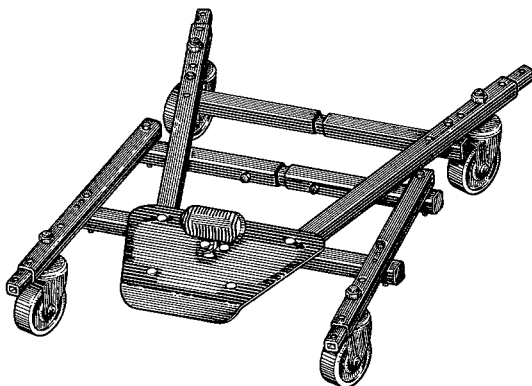

RIDGID®

AC9950 OWNERS MANUAL

**HERC-U-LIFT™
PLUS**

ADJUSTABLE FRAME CASTER SET

- Use With RIDGID Models TS2412 and TS2424, BS1400, RS1000, TP1300LS, MS1250LS, WL1200, AC9910
- Selected Craftsman Models

Call Us 1st

For any questions about:

- Operation
- Technical Assistance
- Repair Parts

Please have your Model Number and Serial Number on hand when calling.

1-800-4-RIDGID

RIDGID Parts.com

POWER TOOL PARTS
& ACCESSORIES

For Your Safety:

**Read all instructions carefully
Save this manual for future
reference**