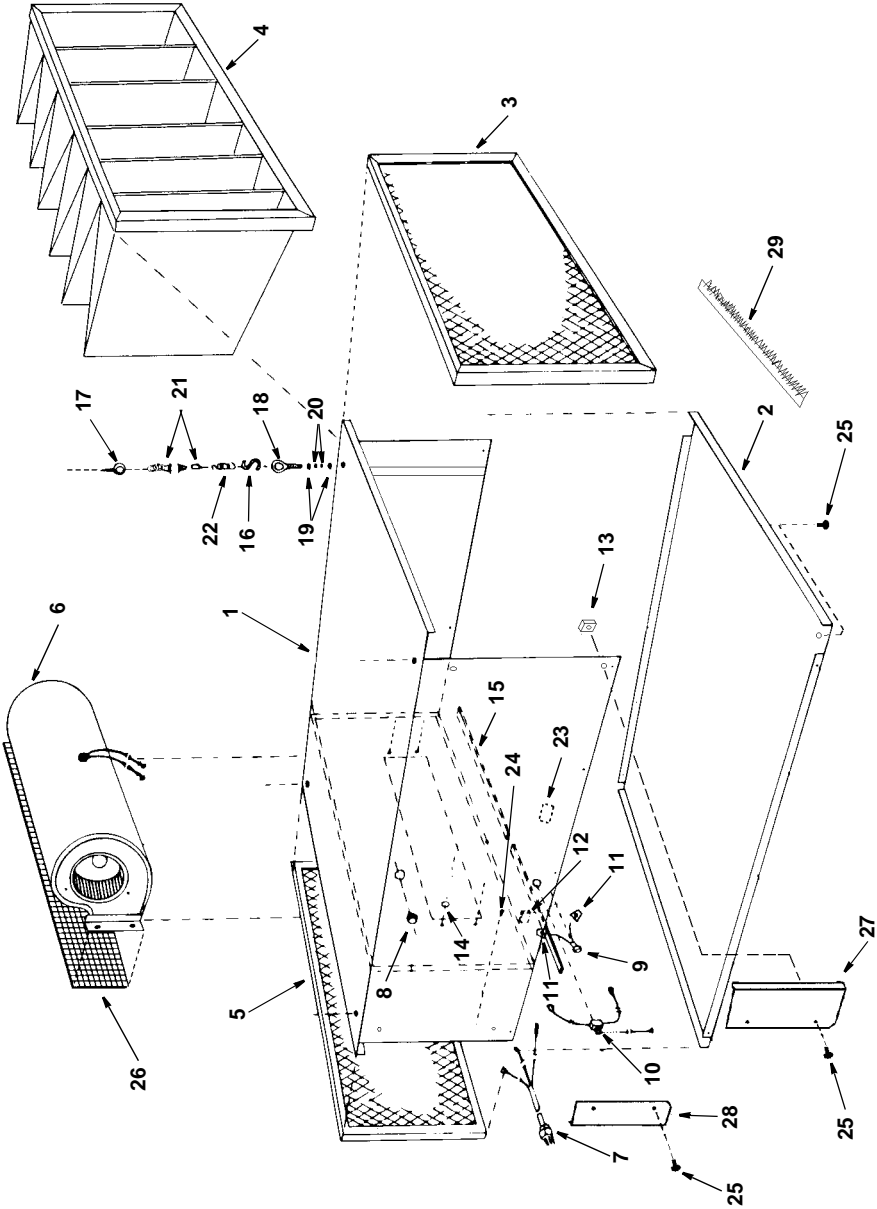

Repair Parts

Airborne Filtration System Model Number AF30000

Always order by Part Number - Not by Key Number

Key No.	Part No.	Description
1	825946-4	Cabinet
2	825950-2	Cover
3	RF3001	† Pre Filter - Intake
4	RF3002	† Fine Filter - Mid Bag Type
5	826424	Filter - Exhaust
6	824311-1	Blower Assembly
7	826375	Cord Assembly
8	169123-9	Strain Relief
9	824288	Light
10	824292	Switch Assembly
11	*	Wire Connector
12	824290	Clip Wire
13	825955	Nut Self Ret. #8
14	816345-1	Hex Nut Flange 1/4-20
15	**	Gasket 1/8" Max. Th. x 1/4" x 9"
16	*	"S" Hook 1-1/2"
17	*	Screw Hook 1-9/16"
18	*	Eye Bolt 3/16-24 x 2"
19	*	Hex Nut 10-24
20	*	Lockwasher #10
21	*	Chain, Double Loop
22	824300	Spring, Extension 1-1/4"
23	*	Clip Wire
24	*	Screw, Pan Hd. Type "C" 10-32 x 1/2"
25	826041	Screw, Truss Hd. Ty "B" #8 x 3/8
26	824597-1	Screen, Blower
27	825941-4	Door Filter
28	825941-5	Door Filter
29	826152	Seal Mohair
—	SP6154	Owners Manual (Not Illustrated)

* Standard Hardware Item - May Be Purchased Locally.

** Standard weather stripping (purchase locally)

† These replacement parts are available where you purchased your filtration system.

Repair Parts

Airborne Filtration System Model Number AF30000