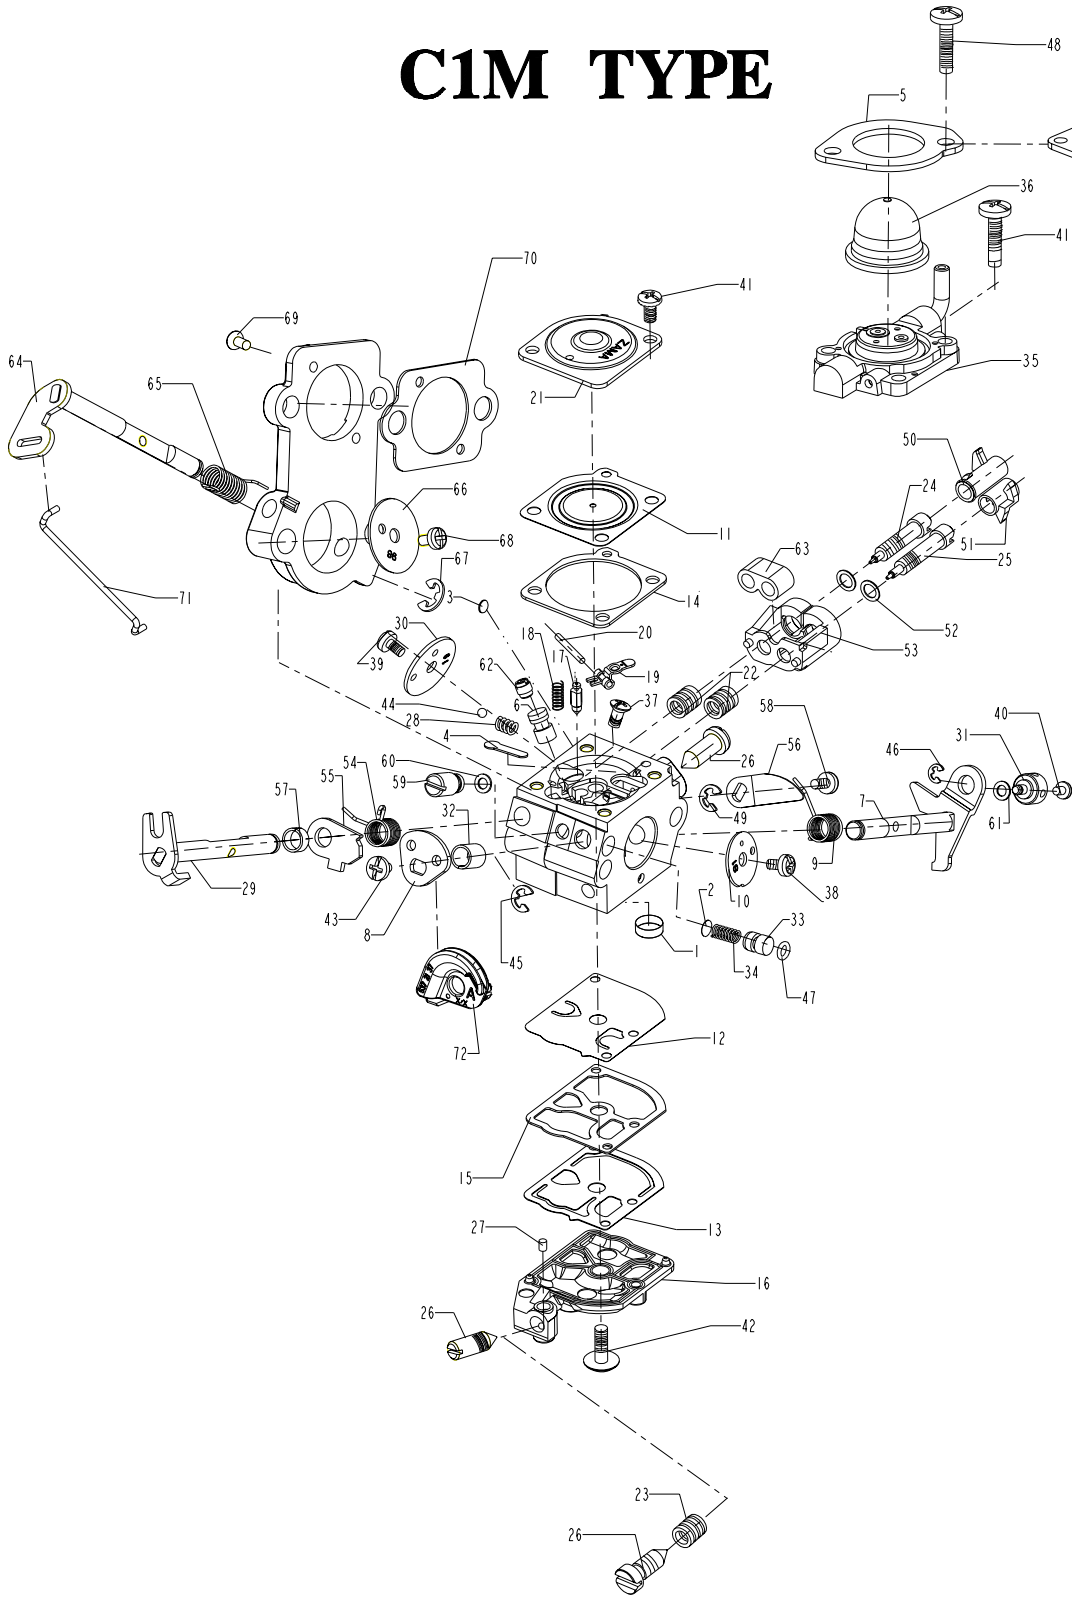

PARTS LIST

C1M TYPE

C1M TYPE

REF. NO.	PART NAME
1	STRAINER
2	STRAINER
3	PLUG, WELCH
4	PLUG, WELCH
5	RETAINER, SYRINGE
6	NOZZLE ASS'Y, CHECK VALVE
7	SHAFT ASSEMBLY, THROTTLE
8	LEVER, THROTTLE
9	SPRING, THROTTLE RETURN
10	VALVE, THROTTLE
11	DIAPHRAGM ASS'Y, METERING
12	DIAPHRAGM, PUMP
13	DIAPHRAGM, PUMP
14	GASKET, METERING CHAMBER
15	GASKET, PUMP
16	COVER, PUMP
17	VALVE, INLET NEEDLE
18	SPRING, METERING LEVER
19	LEVER, METERING
20	PIN
21	COVER, METERING CHAMBER
22	SPRING, ADJUST SCREW
23	SPRING, ADJUST SCREW
24	SCREW, MAIN MIXTURE
25	SCREW, IDLE MIXTURE
26	SCREW, THROTTLE ADJUST
27	PIECE, FRICTION
28	SPRING, FRICTION
29	SHAFT ASS'Y, CHOKE
30	VALVE, CHOKE
31	POST
32	COLLAR
33	PLUNGER
34	SPRING, PLUNGER RETURN
35	BASE ASSEMBLY, PRIMER
36	SYRINGE
37	SCREW (PIN)
38	SCREW (THROTTLE VALVE)
39	SCREW (CHOKE VALVE)
40	SCREW (POST)
41	SCREW (METERING COVER)
42	SCREW (PUMP COVER)
43	SCREW (THROTTLE LEVER)
44	BALL, STEEL
45	E-RING (THROTTLE SHAFT)
46	E-RING (POST)
47	O-RING (PLUNGER)
48	SCREW, RETAINER
49	E-RING (CHOKE SHAFT)
50	LIMITER, MIXTURE (H)
51	LIMITER, MIXTURE (L)
52	WASHER (LIMITER)
53	RETAINER (LIMITER)
54	SPRING, CHOKE
55	LEVER, CHOKE CONTROL
56	LEVER, CHOKE
57	COLLAR, CHOKE SHAFT
58	SCREW, CHOKE SHAFT
59	GOVERNOR ASS'Y
60	WASHER (GOVERNOR)
61	WASHER (POST)
62	REMOTE JET
63	BOOT, RETAINER
64	SHAFT ASS'Y, AIRHEAD
65	SPRING, AIRHEAD RETURN
66	VALVE, THROTTLE AIRHEAD
67	E-RING (SHAFT AIRHEAD)
68	SCREW (VALVE AIRHEAD)
69	SCREW
70	GASKET, AIRHEAD
71	ROD LINKAGE, AIRHEAD
72	LEVER, THROTTLE AIRHEAD