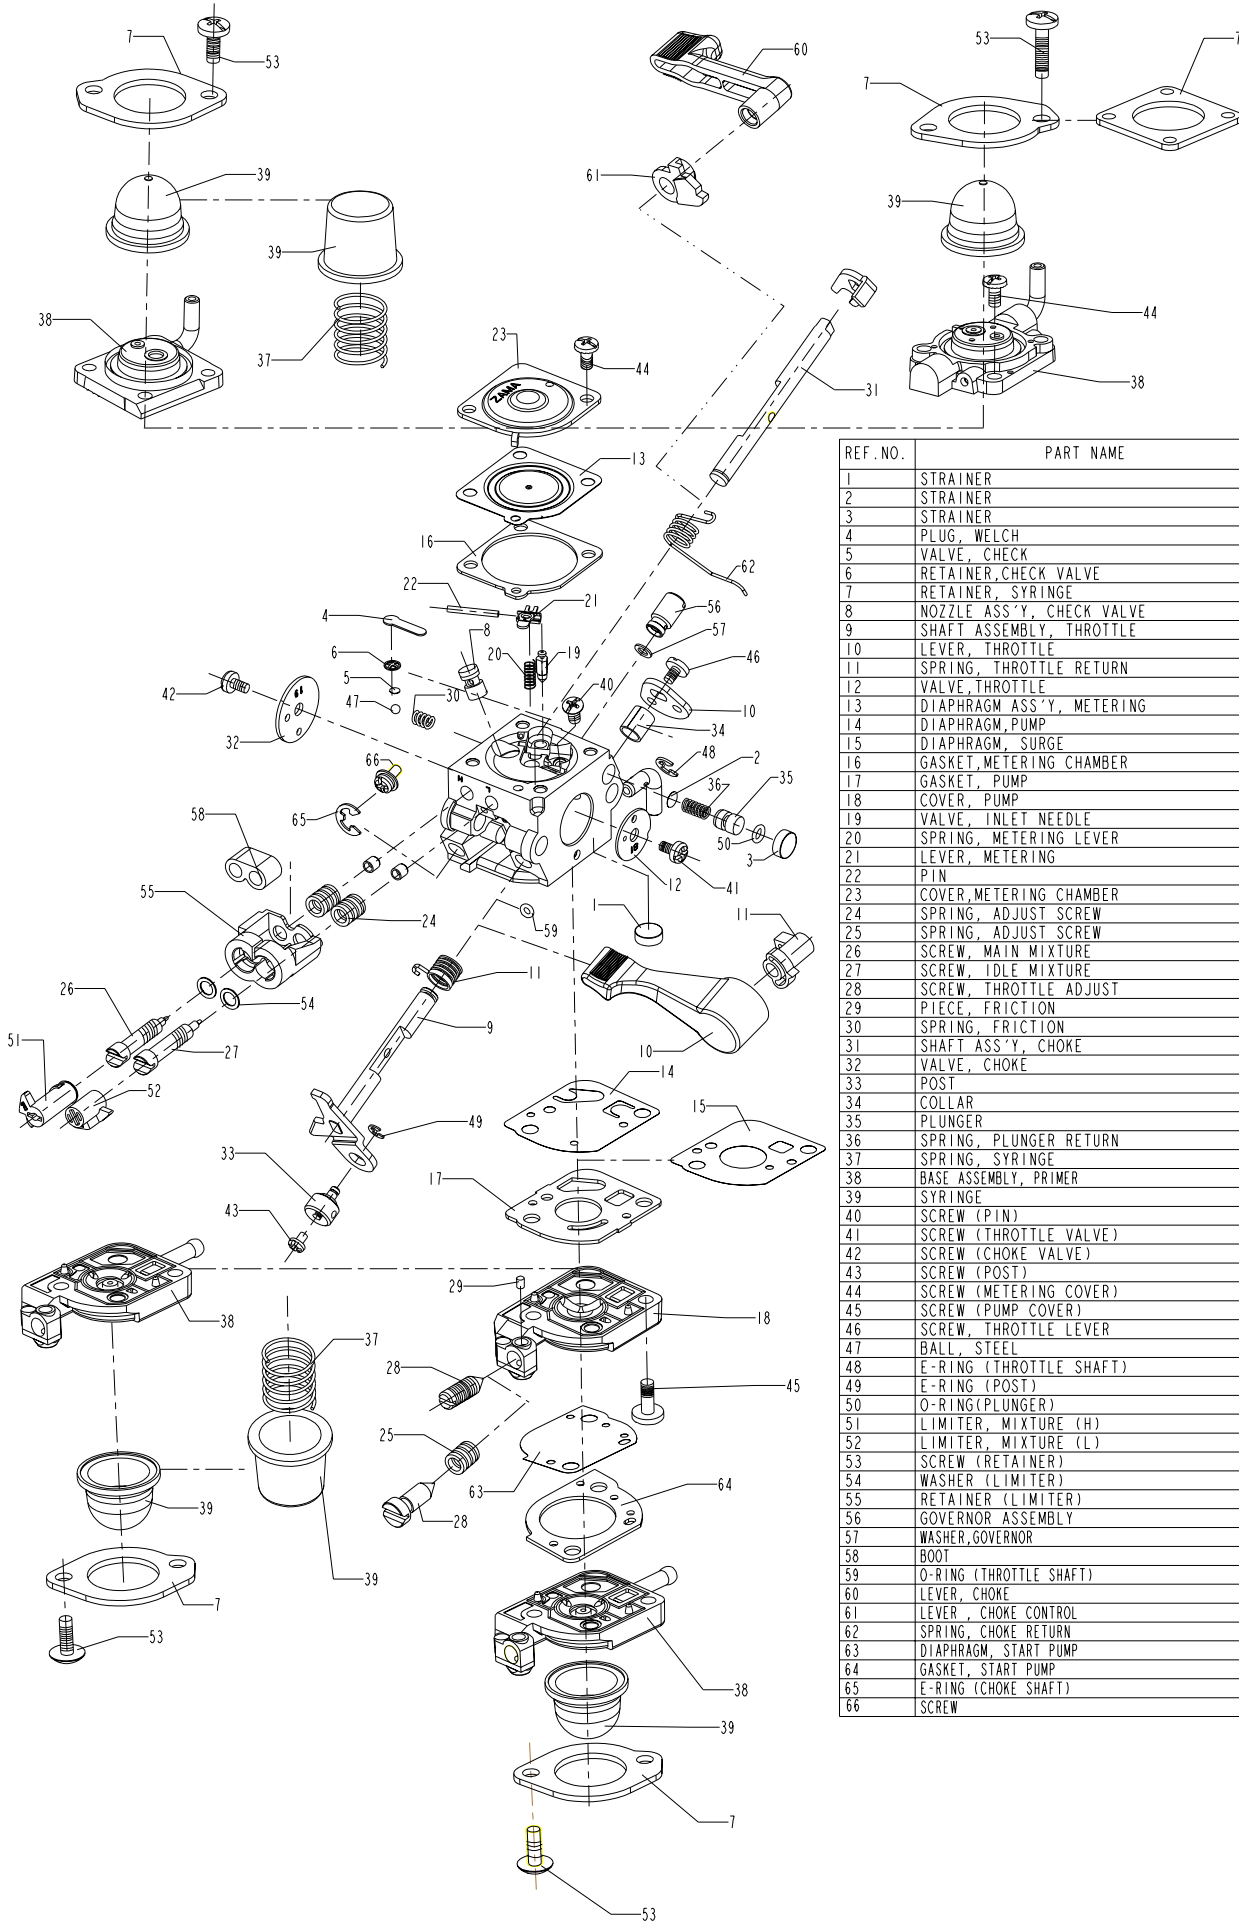

# PARTS LIST

# C1U TYPE

REF. NO.	PART NAME
1	STRAINER
2	STRAINER
3	STRAINER
4	PLUG, WELCH
5	VALVE, CHECK
6	RETAINER, CHECK VALVE
7	RETAINER, SYRINGE
8	NOZZLE ASS'Y, CHECK VALVE
9	SHAFT ASSEMBLY, THROTTLE
10	LEVER, THROTTLE
11	SPRING, THROTTLE RETURN
12	VALVE, THROTTLE
13	DIAPHRAGM ASS'Y, METERING
14	DIAPHRAGM, PUMP
15	DIAPHRAGM, SURGE
16	GASKET, METERING CHAMBER
17	GASKET, PUMP
18	COVER, PUMP
19	VALVE, INLET NEEDLE
20	SPRING, METERING LEVER
21	LEVER, METERING
22	PIN
23	COVER, METERING CHAMBER
24	SPRING, ADJUST SCREW
25	SPRING, ADJUST SCREW
26	SCREW, MAIN MIXTURE
27	SCREW, IDLE MIXTURE
28	SCREW, THROTTLE ADJUST
29	PIECE, FRICTION
30	SPRING, FRICTION
31	SHAFT ASS'Y, CHOKE
32	VALVE, CHOKE
33	POST
34	COLLAR
35	PLUNGER
36	SPRING, PLUNGER RETURN
37	SPRING, SYRINGE
38	BASE ASSEMBLY, PRIMER
39	SYRINGE
40	SCREW (PIN)
41	SCREW (THROTTLE VALVE)
42	SCREW (CHOKE VALVE)
43	SCREW (POST)
44	SCREW (METERING COVER)
45	SCREW (PUMP COVER)
46	SCREW, THROTTLE LEVER
47	BALL, STEEL
48	E-RING (THROTTLE SHAFT)
49	E-RING (POST)
50	O-RING (PLUNGER)
51	LIMITER, MIXTURE (H)
52	LIMITER, MIXTURE (L)
53	SCREW (RETAINER)
54	WASHER (LIMITER)
55	RETAINER (LIMITER)
56	GOVERNOR ASSEMBLY
57	WASHER, GOVERNOR
58	BOOT
59	O-RING (THROTTLE SHAFT)
60	LEVER, CHOKE
61	LEVER, CHOKE CONTROL
62	SPRING, CHOKE RETURN
63	DIAPHRAGM, START PUMP
64	GASKET, START PUMP
65	E-RING (CHOKE SHAFT)
66	SCREW