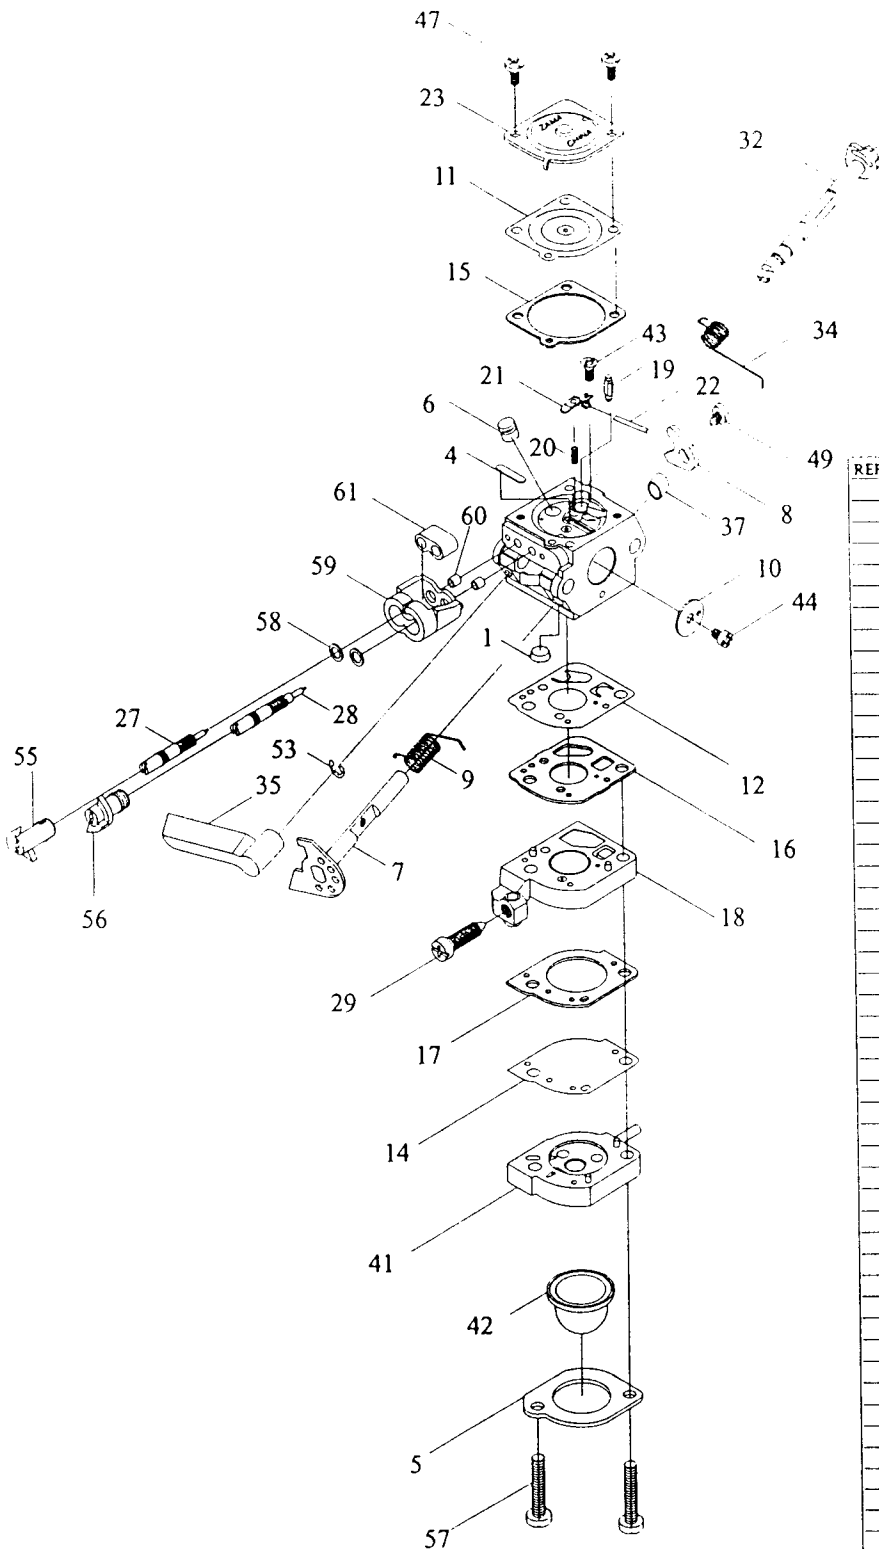

PARTS LIST

Simple Start® C1U TYPE

REF. NO.	PART NAME	
1	STRAINER	
2	STRAINER	NOT SHOWN
3	STRAINER	NOT SHOWN
4	PLUG, WELCH	
5	RETAINER, SYRINGE	
6	NOZZLE ASS'Y, CHECK VALVE	
7	SHAFT ASS'Y, THROTTLE	
8	LEVER, THROTTLE	
9	SPRING, THROTTLE RETURN	
10	VALVE, THROTTLE	
11	DIAPHRAGM ASS'Y, METERING	
12	DIAPHRAGM, PUMP	
13	DIAPHRAGM, SURGE	NOT SHOWN
14	DIAPHRAGM, START PUMP	
15	GASKET, METERING CHAMBER	
16	GASKET, PUMP	
17	GASKET, START PUMP	
18	COVER, STARTER PUMP	
19	VALVE, INLET NEEDLE	
20	SPRING, METERING LEVER	
21	LEVER, METERING	
22	PIN	
23	COVER, METERING CHAMBER	
24	COVER ASS'Y METERING CHAMBER	NOT SHOWN
25	SPRING, ADJUST SCREW	NOT SHOWN
26	SPRING, ADJUST SCREW	NOT SHOWN
27	SCREW, MAIN MIXTURE	
28	SCREW, IDLE MIXTURE	
29	SCREW, THROTTLE ADJUST	
30	PIECE, FRICTION	NOT SHOWN
31	SPRING, FRICTION	NOT SHOWN
32	SHAFT ASS'Y CHOKE	
33	VALVE, CHOKE	NOT SHOWN
34	SPRING CHOKE RETURN	
35	CHOKE ACTUATOR LEVER	
36	POST	NOT SHOWN
37	COLLAR	
38	PLUNGER	NOT SHOWN
39	SPRING (PLUNGER RETURN)	NOT SHOWN
40	SPRING (SYRINGE)	NOT SHOWN
41	BASE ASS'Y, PRIMER	
42	SYRINGE	
43	SCREW (PIN)	
44	SCREW (THROTTLE VALVE)	
45	SCREW (CHOKE VALVE)	NOT SHOWN
46	SCREW (POST)	NOT SHOWN
47	SCREW (METERING COVER)	
48	SCREW (PUMP COVER)	NOT SHOWN
49	SCREW (THROTTLE LEVER)	
50	BALL, STEEL	NOT SHOWN
51	E-RING (THROTTLE SHAFT)	NOT SHOWN
52	E-RING (POST)	NOT SHOWN
53	E-RING (CHOKE SHAFT)	
54	O-RING (PLUNGER)	NOT SHOWN
55	LIMITER, MIXTURE (H)	
56	LIMITER, MIXTURE (L)	
57	SCREW (RETAINER)	
58	WASHER (LIMITER)	
59	RETAINER (LIMITER)	
60	RETAINER (MIXTURE)	
61	BOOT	