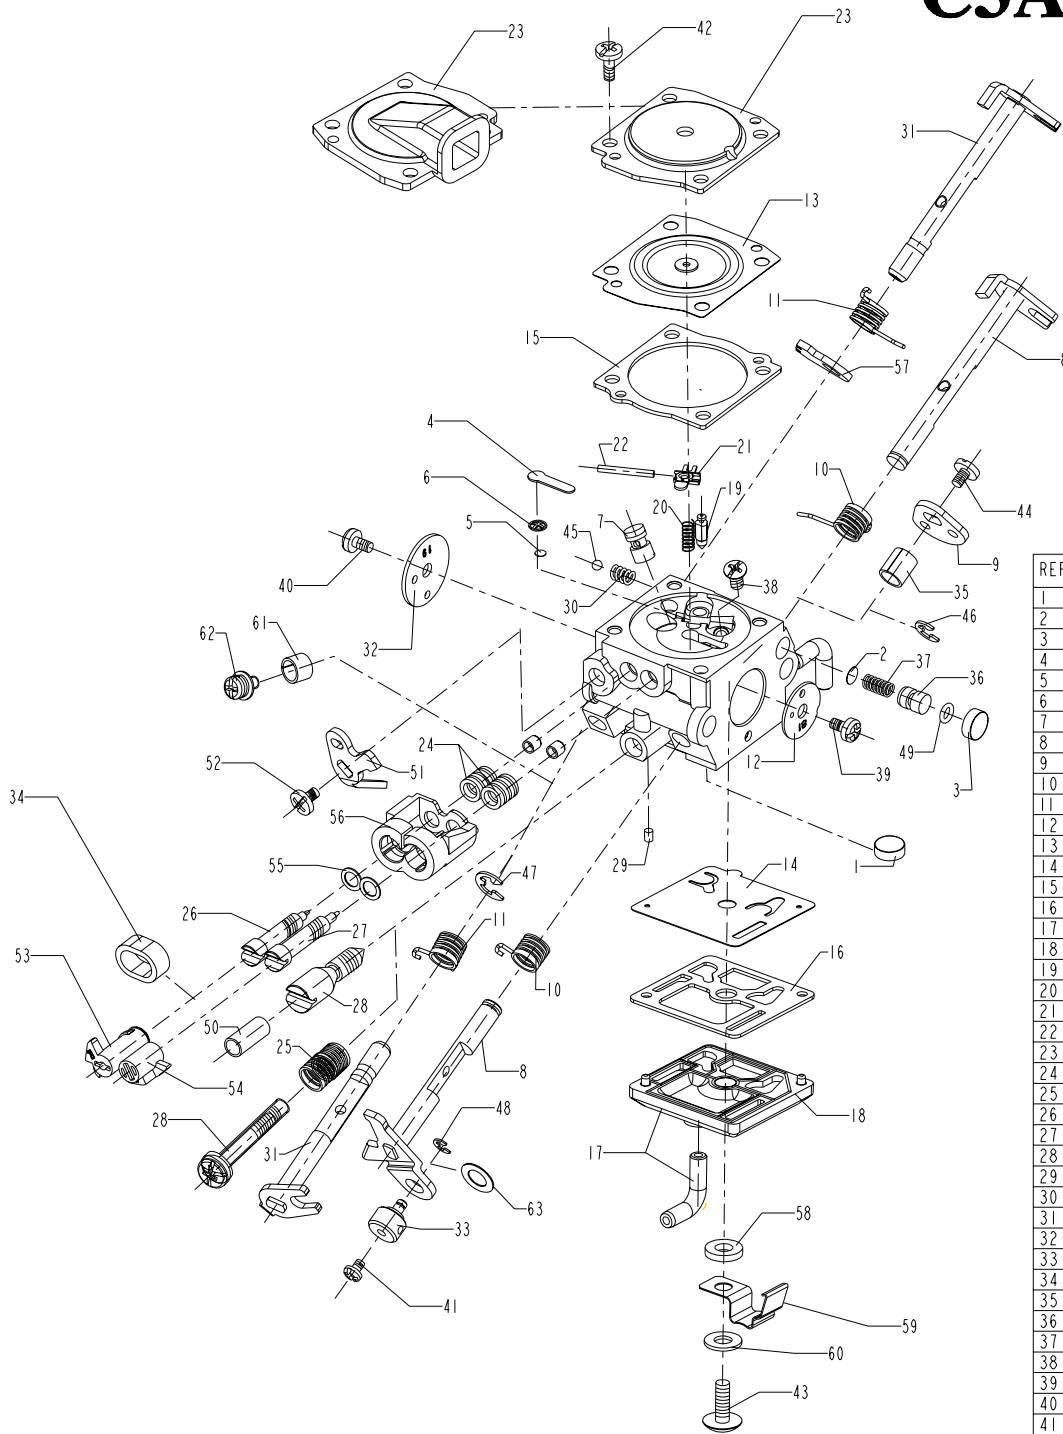

PARTS LIST

C3A/M TYPE

C3A/M TYPE

REF. NO.	PART NAME
1	STRAINER
2	STRAINER
3	STRAINER
4	PLUG, WELCH
5	VALVE, CHECK
6	RETAINER,CHECK VALVE
7	NOZZLE ASS'Y, CHECK VALVE
8	SHAFT ASSEMBLY, THROTTLE
9	LEVER, THROTTLE
10	SPRING, THROTTLE RETURN
11	SPRING, CHOKE RETURN
12	VALVE, THROTTLE
13	DIAPHRAGM ASS'Y, METERING
14	DIAPHRAGM, PUMP
15	GASKET, METERING CHAMBER
16	GASKET, PUMP
17	COVER ASSY, PUMP
18	COVER, PUMP
19	VALVE, INLET NEEDLE
20	SPRING, METERING LEVER
21	LEVER, METERING
22	PIN
23	COVER, METERING CHAMBER
24	SPRING, ADJUST SCREW
25	SPRING, ADJUST SCREW
26	SCREW, MAIN MIXTURE
27	SCREW, IDLE MIXTURE
28	SCREW, THROTTLE ADJUST
29	PIECE, FRICTION
30	SPRING, FRICTION
31	SHAFT ASS'Y, CHOKE
32	VALVE, CHOKE
33	POST
34	BOOT
35	COLLAR
36	PLUNGER
37	SPRING (PLUNGER RETURN)
38	SCREW (PIN)
39	SCREW (THROTTLE VALVE)
40	SCREW (CHOKE VALVE)
41	SCREW (POST)
42	SCREW (METERING COVER)
43	SCREW (PUMP COVER)
44	SCREW, THROTTLE LEVER
45	BALL, STEEL
46	E-RING (THROTTLE SHAFT)
47	E-RING (CHOKE SHAFT)
48	E-RING (POST)
49	O-RING (PLUNGER)
50	BOOT (THROTTLE ADJUST)
51	LEVER (THROTTLE ADJUST)
52	SCREW, THROTTLE ADJUST
53	LIMITER, MIXTURE (H)
54	LIMITER, MIXTURE (L)
55	WASHER, (LIMITER)
56	RETAINER, LIMITER
57	LEVER, CHOKE RETURN
58	WASHER (PUMP)
59	RETAINER (THERMOSTAT)
60	WASHER (RETAINER, THERMOSTAT)
61	COLLAR, CHOKE SHAFT
62	SCREW, CHOKE SHAFT
63	WASHER, POST