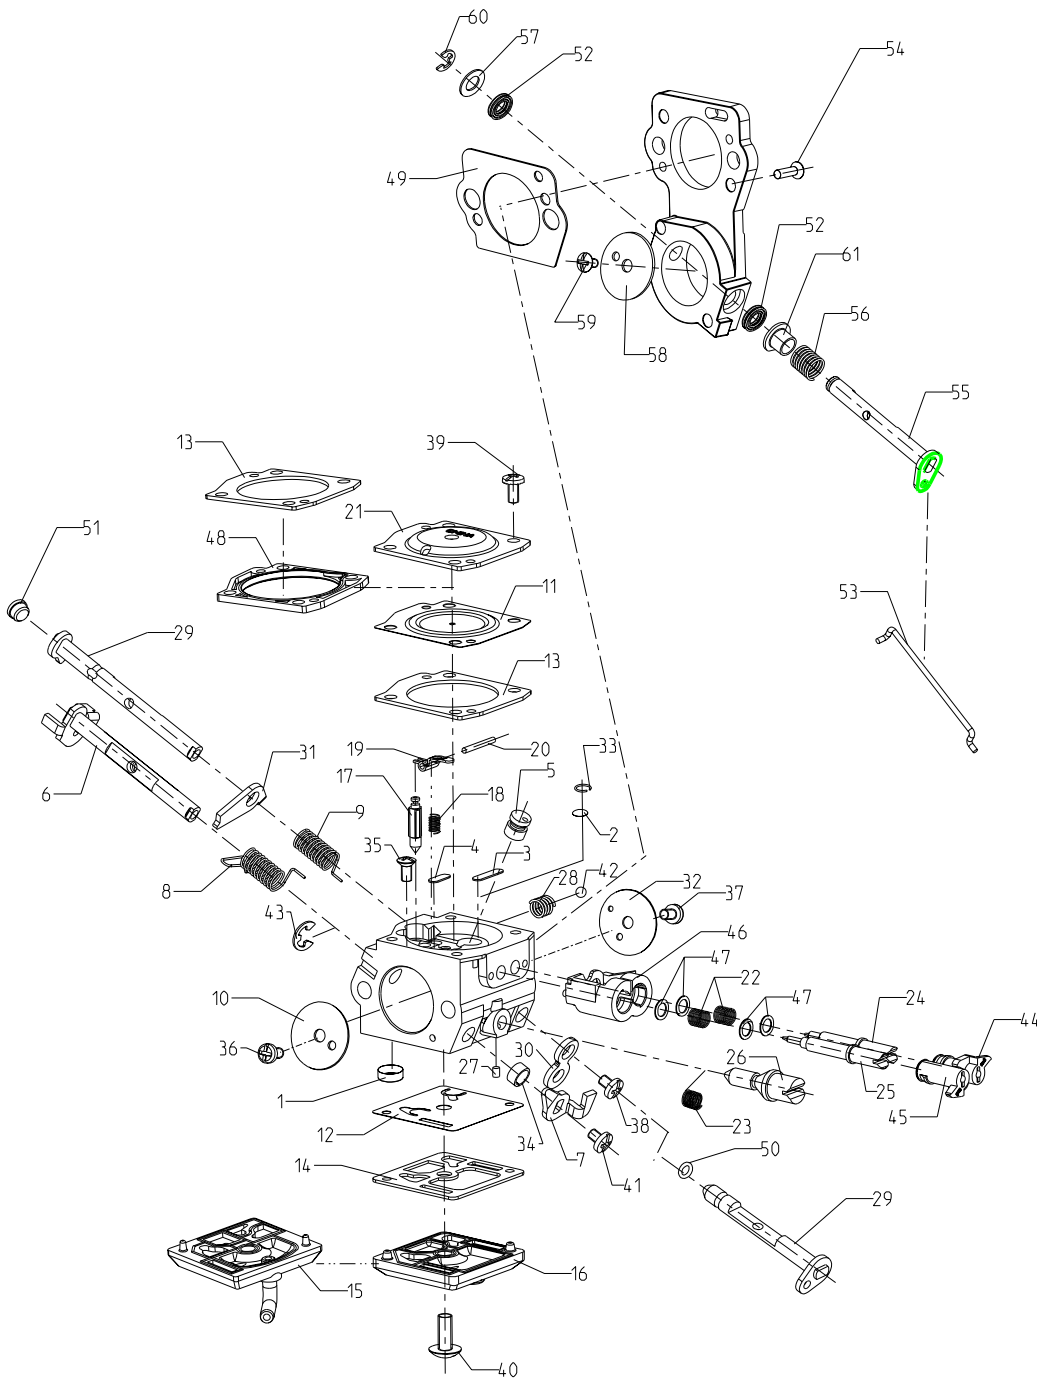

PARTS LIST

C3 TYPE

C3 TYPE

REF. NO	PART NAME
1	STRAINER
2	STRAINER
3	PLUG, WELCH
4	PLUG, WELCH
5	NOZZLE ASS'Y, CHECK VALVE
6	SHAFT ASS'Y, THROTTLE
7	LEVER, THROTTLE
8	SPRING, THROTTLE RETURN
9	SPRING, CHOKE RETURN
10	VALVE, THROTTLE
11	DIAPHRAGM ASS'Y, METERING
12	DIAPHRAGM, PUMP
13	GASKET, METERING CHAMBER
14	GASKET, PUMP
15	COVER ASS'Y, PUMP
16	COVER, PUMP
17	VALVE, INLET NEEDLE
18	SPRING, METERING LEVER
19	LEVER, METERING
20	PIN
21	COVER, METERING CHAMBER
22	SPRING, ADJUST SCREW
23	SPRING, ADJUST SCREW
24	SCREW, MAIN MIXTURE
25	SCREW, IDLE MIXTURE
26	SCREW, THROTTLE ADJUST
27	PIECE, FRICTION
28	SPRING, FRICTION
29	SHAFT ASS'Y, CHOKE
30	LEVER, CHOKE
31	LEVER, CHOKE
32	VALVE, CHOKE
33	RING, WIRE
34	COLLAR
35	SCREW (PIN)
36	SCREW (THROTTLE VALVE)
37	SCREW (CHOKE VALVE)
38	SCREW (CHOKE LEVER)
39	SCREW (METERING COVER)
40	SCREW (PUMP COVER)
41	SCREW (THROTTLE LEVER)
42	BALL, STEEL
43	E-RING (THROTTLE SHAFT)
44	LIMITER (H)
45	LIMITER (L)
46	RETAINER (LIMITER)
47	WASHER (LIMITER)
48	COVER, COMPENSATOR
49	GASKET (AIR HEAD)
50	O-RING
51	PLUG (CHOKE SHAFT)
52	QUAD RING
53	ROD LINKAGE (AIR HEAD)
54	SCREW (BODY AIR HEAD)
55	SHAFT ASS'Y(AIR HEAD)
56	SPRING (AIR HEAD ,RETURN)
57	WASHER
58	VALVE(AIR HEAD)
59	SCREW (VALVE, AIR HEAD)
60	E-RING (SHAFT, AIR HEAD)
61	COLLAR (SHAFT, AIR HEAD)