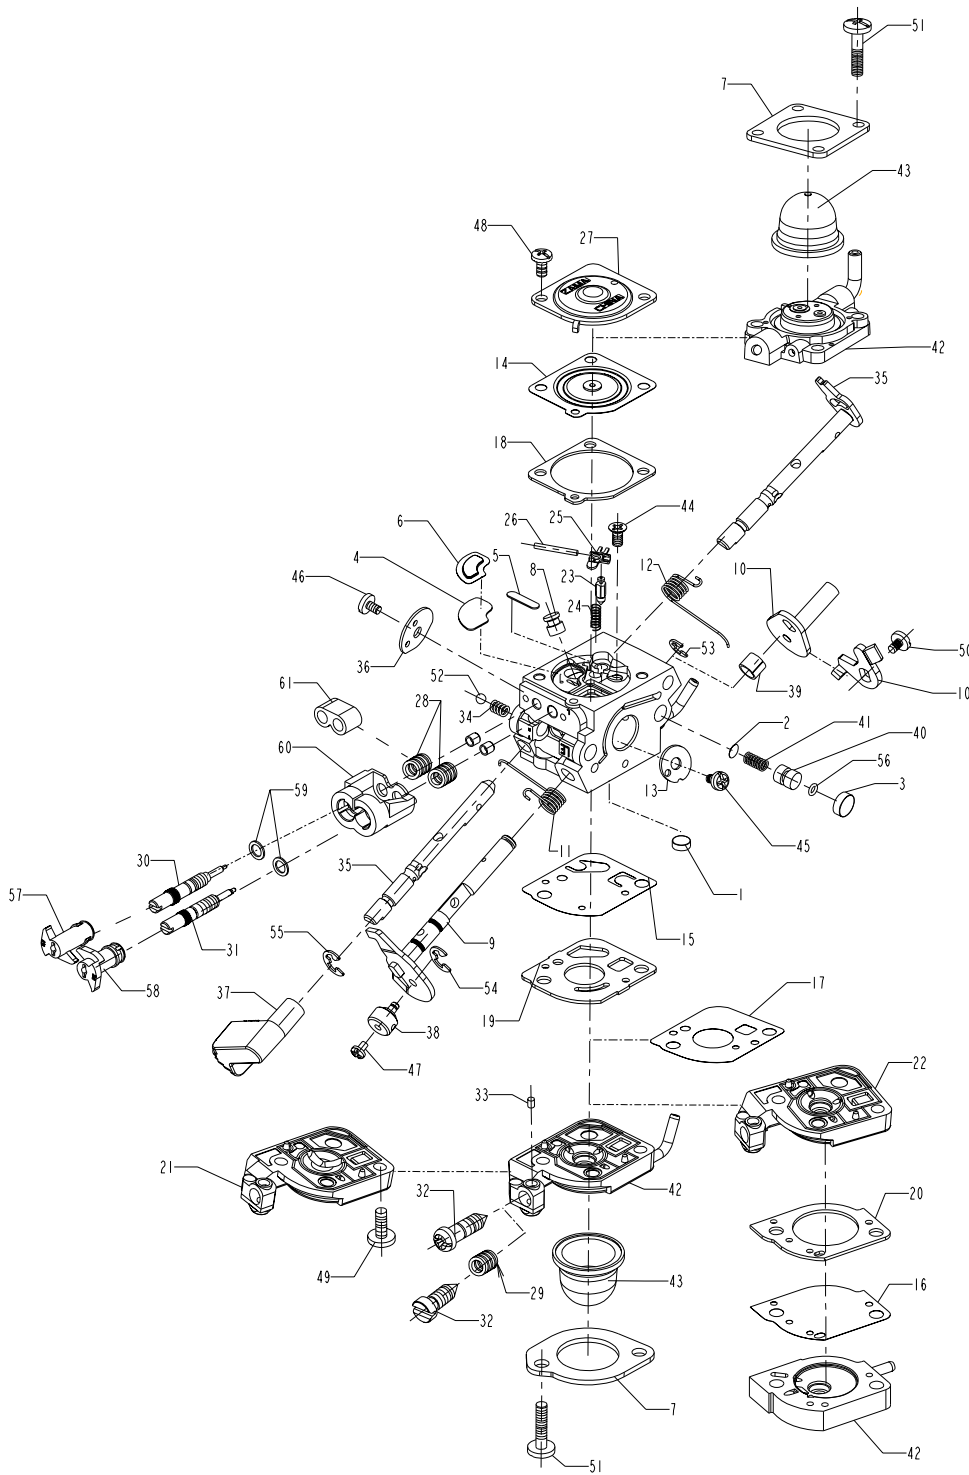

LE TYPE

REF. NO.	PART NAME
1	STRAINER
2	STRAINER
3	STRAINER
4	STRAINER (SCREEN PICK-UP)
5	PLUG,WELCH
6	PLUG,WELCH
7	RETAINER,SYRINGE
8	NOZZLE ASSY, CHECK VALVE
9	SHAFT ASS'Y, THROTTLE
10	LEVER, THROTTLE
11	SPRING, THROTTLE RETURN
12	SPRING, CHOKE RETURN
13	VALVE, THROTTLE
14	DIAPHRAGM ASS'Y, METERING
15	DIAPHRAGM , PUMP
16	DIAPHRAGM, START PUMP
17	DIAPHRAGM, SURGE
18	GASKET, METERING CHAMBER
19	GASKET, PUMP
20	GASKET, START PUMP
21	COVER, PUMP
22	START PUMP BODY KIT
23	VALVE, INLET NEEDLE
24	SPRING, METERING LEVER
25	LEVER, METERING
26	PIN
27	COVER, METERING CHAMBER
28	SPRING, ADJUST SCREW
29	SPRING, ADJUST SCREW
30	SCREW, MAIN MIXTURE
31	SCREW, IDLE MIXTURE
32	SCREW, THROTTLE ADJUST
33	PIECE, FRICTION
34	SPRING, FRICTION
35	SHAFT ASS'Y, CHOKE
36	VALVE, CHOKE
37	LEVER, CHOKE
38	POST
39	COLLAR
40	PLUNGER
41	SPRING (PLUNGER RETURN)
42	BASE ASS'Y, PRIMER
43	SYRINGE
44	SCREW (PIN)
45	SCREW (THROTTLE VALVE)
46	SCREW (CHOKE VALVE)
47	SCREW (POST)
48	SCREW (METERING COVER)
49	SCREW (PUMP COVER)
50	SCREW (THROTTLE LEVER)
51	SCREW (RETAINER)
52	BALL, STEEL
53	E-RING (THROTTLE SHAFT)
54	E-RING (POST)
55	E-RING (CHOKE)
56	O-RING (PLUNGER)
57	LIMITER, MIXTURE (H)
58	LIMITER, MIXTURE (L)
59	WASHER (LIMITER)
60	RETAINER (LIMITER)
61	BOOT