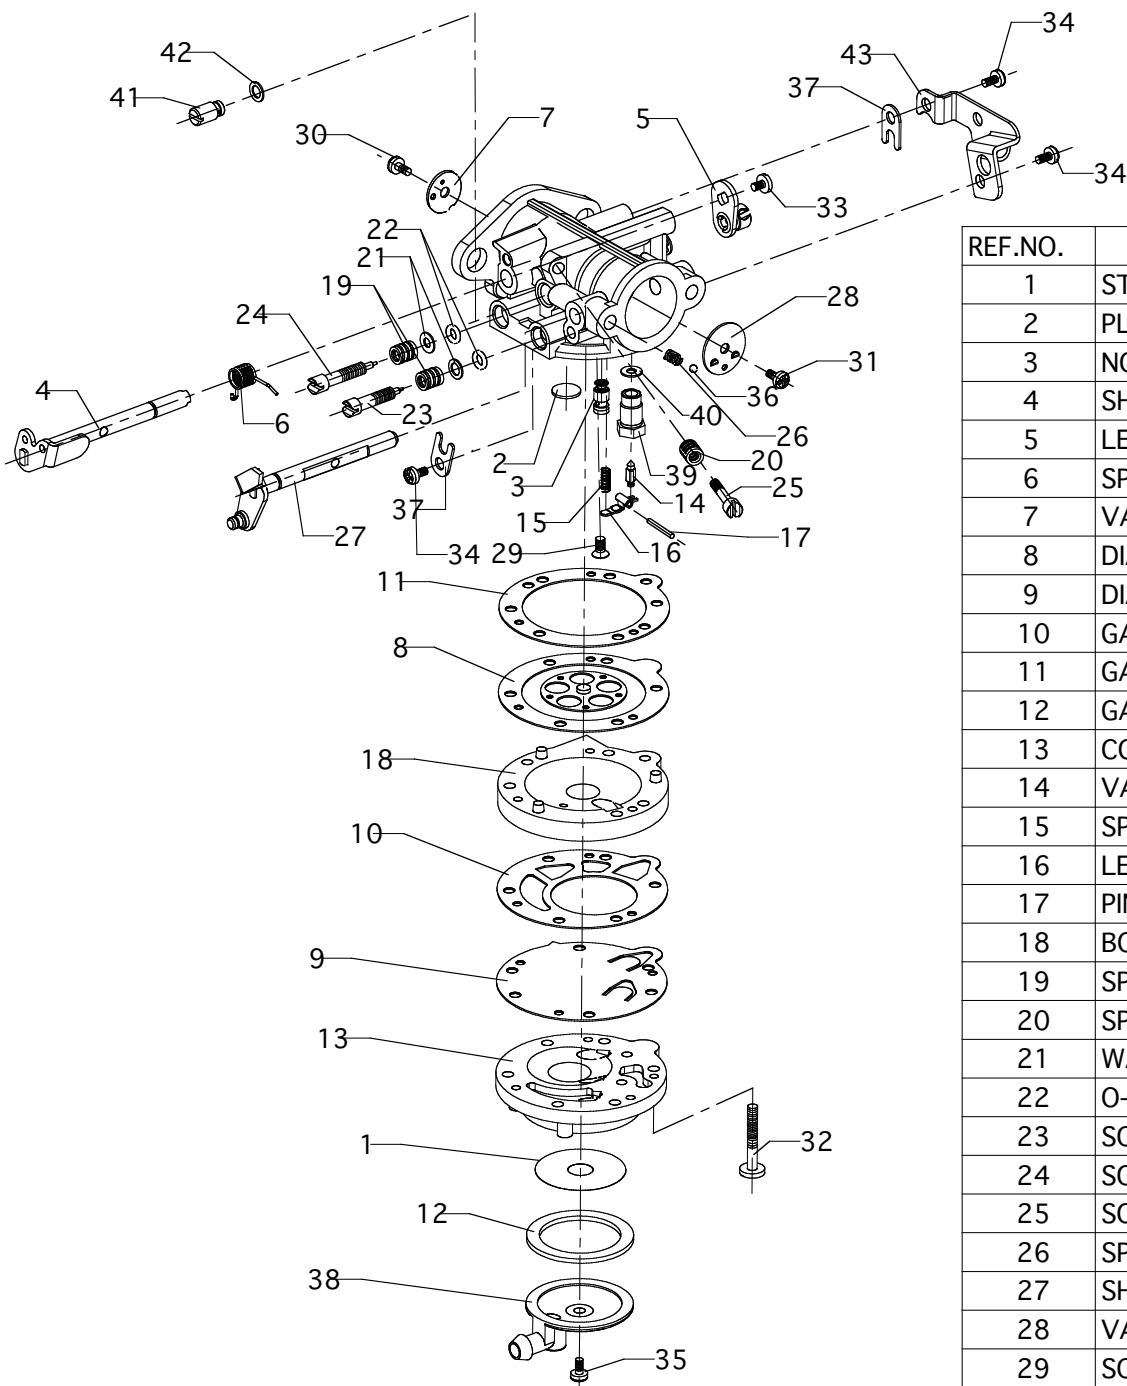

PARTS LIST

LA/LB/LE TYPE

LA/LB TYPE

REF.NO.	PART NAME
1	STRAINER
2	PLUG, WELCH
3	NOZZLE ASSEMBLY, CHECK VALVE
4	SHAFT ASSEMBLY , THROTTLE
5	LEVER ASSEMBLY, THROTTLE
6	SPRING, THROTTLE RETURN
7	VALVE, THROTTLE
8	DIAPHRAGM ASSEMBLY, METERING
9	DIAPHRAGM, PUMP
10	GASKET, PUMP
11	GASKET, METERING CHAMBER
12	GASKET, STRAINER
13	COVER,PUMP
14	VALVE, INLET NEEDLE
15	SPRING, METERING LEVER
16	LEVER, METERING
17	PIN
18	BODY, PUMP
19	SPRING, ADJUST SCREW
20	SPRING, ADJUST SCREW
21	WASHER (L.H. NEEDLE)
22	O-RING (L.H. NEEDLE)
23	SCREW, MAIN MIXTURE
24	SCREW, IDLE MIXTURE
25	SCREW, THROTTLE ADJUST
26	SPRING, FRICTION
27	SHAFT ASSEMBLY, CHOKE
28	VALVE, CHOKE
29	SCREW, (PIN)
30	SCREW (THROTTLE VALVE)
31	SCREW (CHOKE VALVE)
32	SCREW (PUMP COVER)
33	SCREW (THROTTLE, CHOKE LEVER)
34	SCREW
35	SCREW (PLASTIC COVER)
36	BALL, STEEL
37	RETAINER, SHAFT
38	COVER, PLASTIC
39	SEAT, INLET
40	WASHER (SEAT)
41	GOVERNOR ASSEMBLY
42	WASHER (GOVERNOR)
43	HOLDER, WIRE